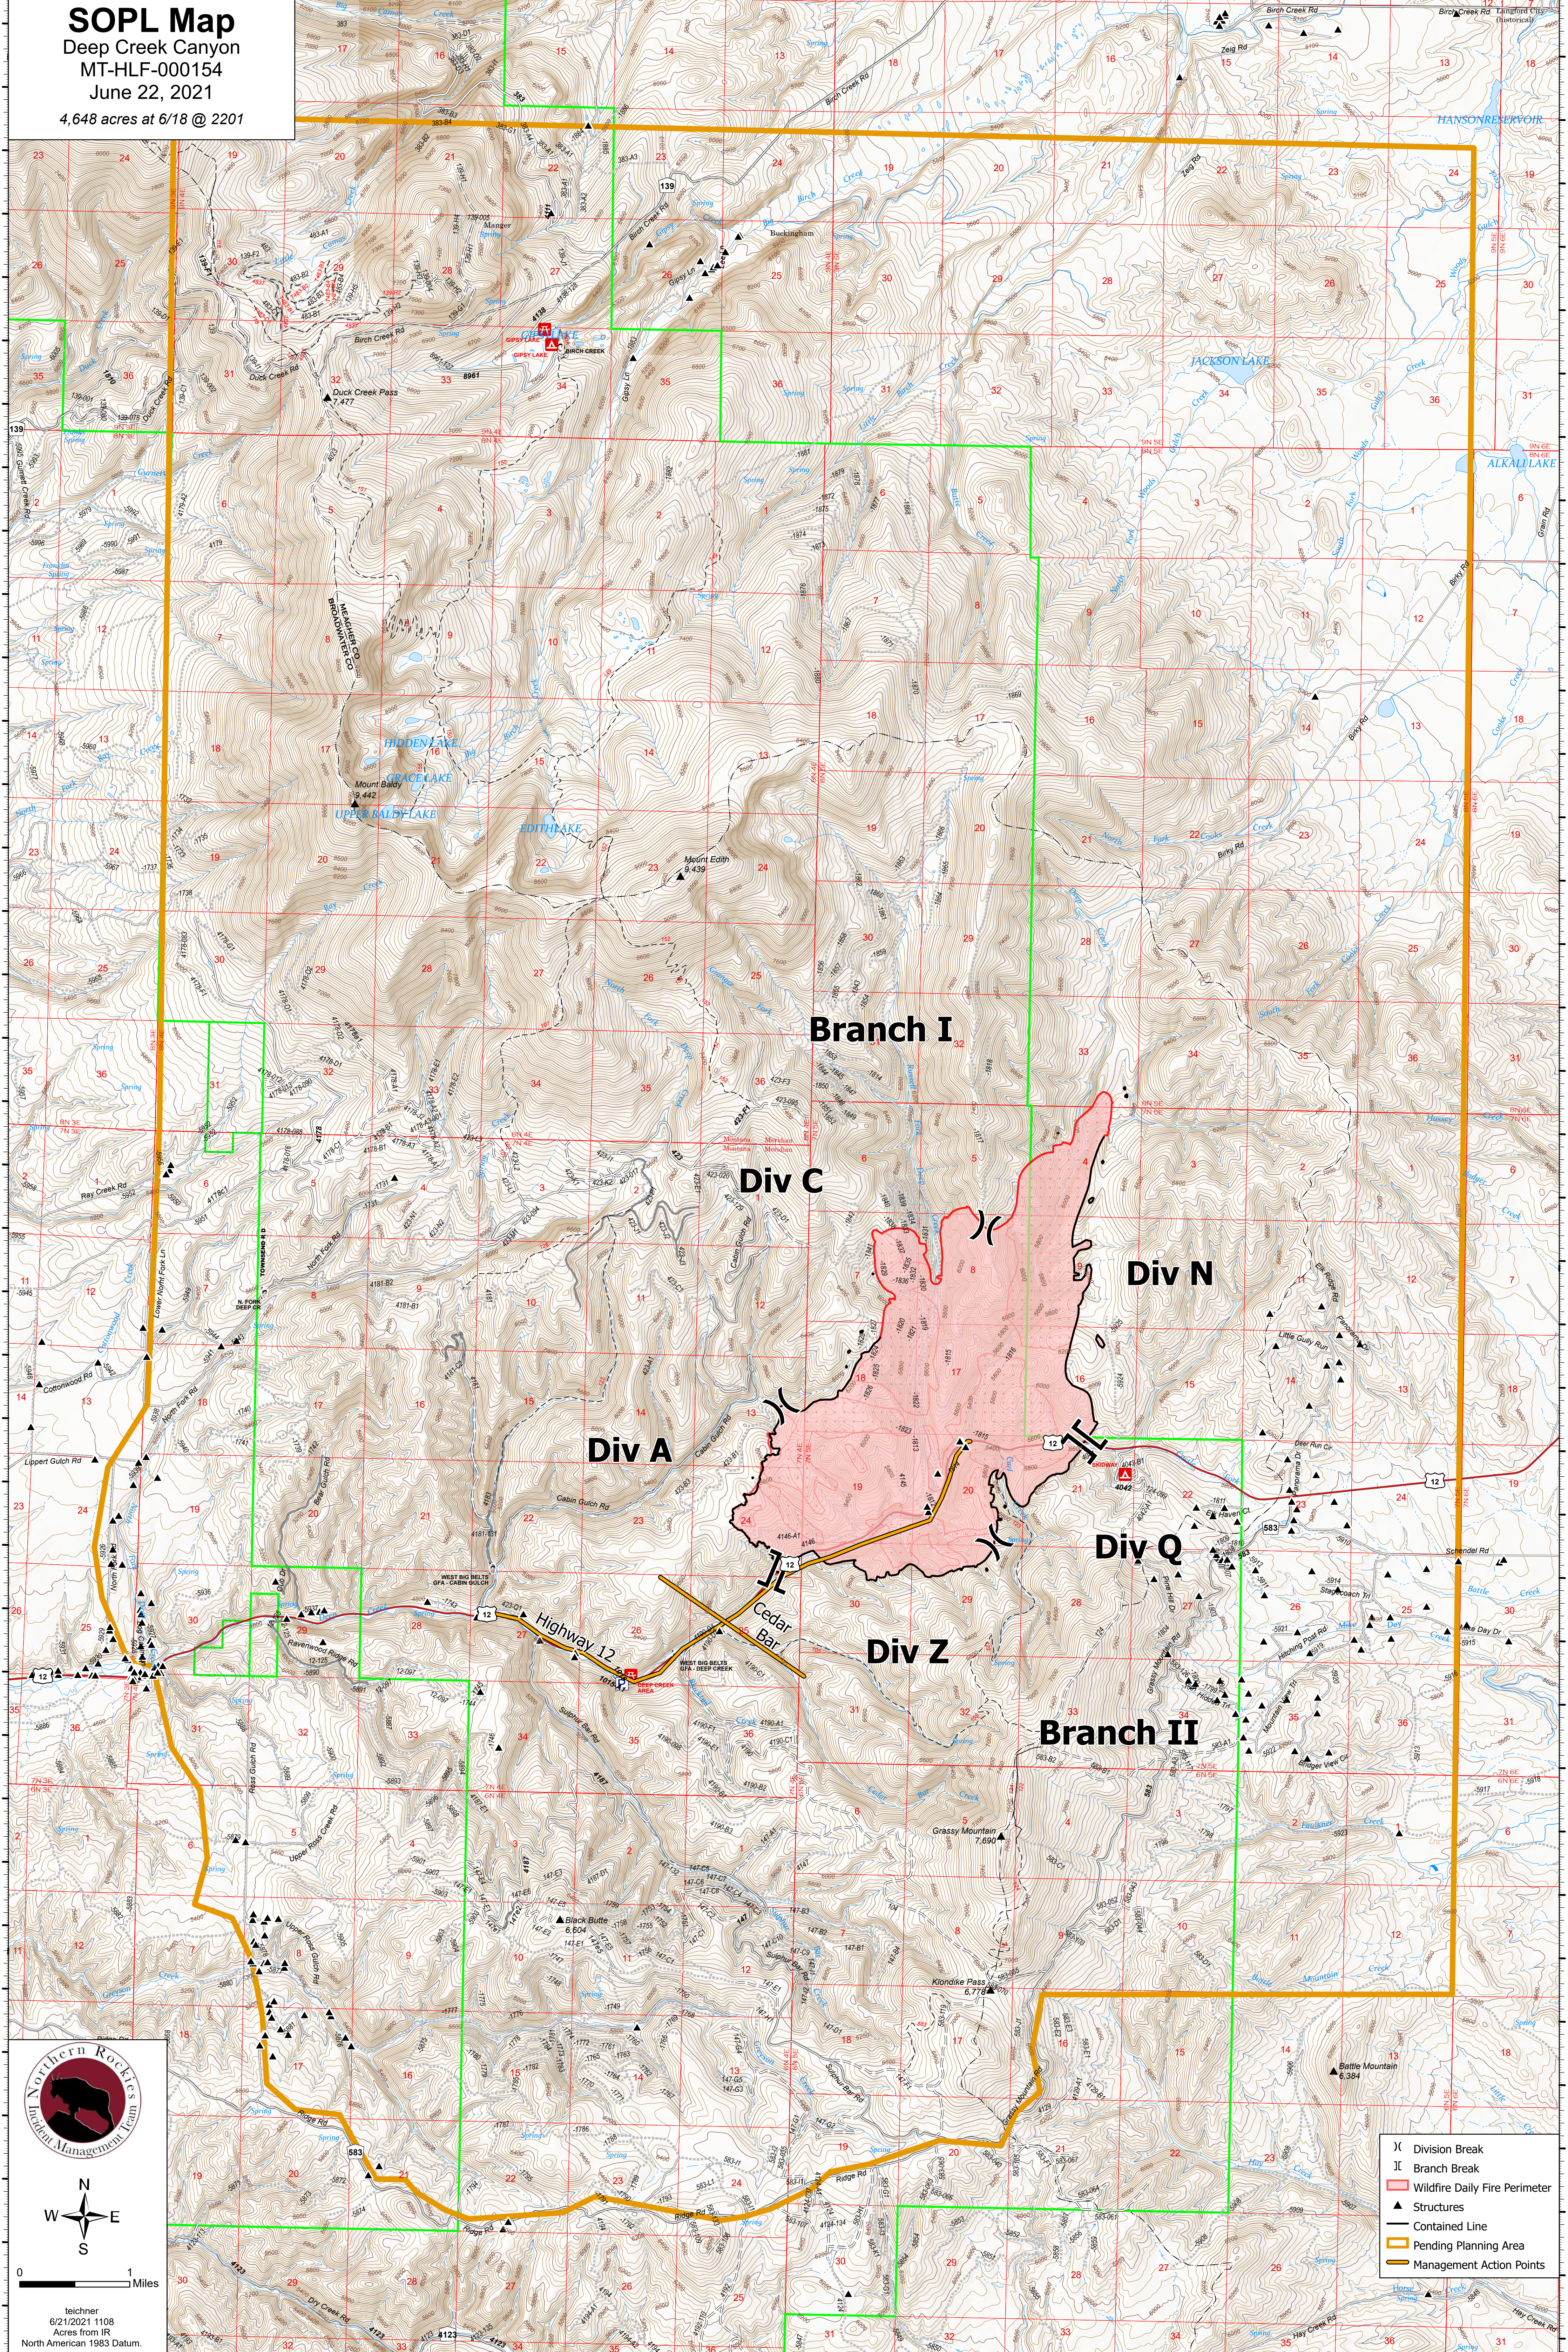

SOPL Map
 Deep Creek Canyon
 MT-HLF-000154
 June 22, 2021
 4,648 acres at 6/18 @ 2201

teichner
 6/21/2021 1108
 Acres from IR
 North American 1983 Datum.

- X Division Break
- II Branch Break
- ▭ Wildfire Daily Fire Perimeter
- ▲ Structures
- Contained Line
- ▭ Pending Planning Area
- Management Action Points