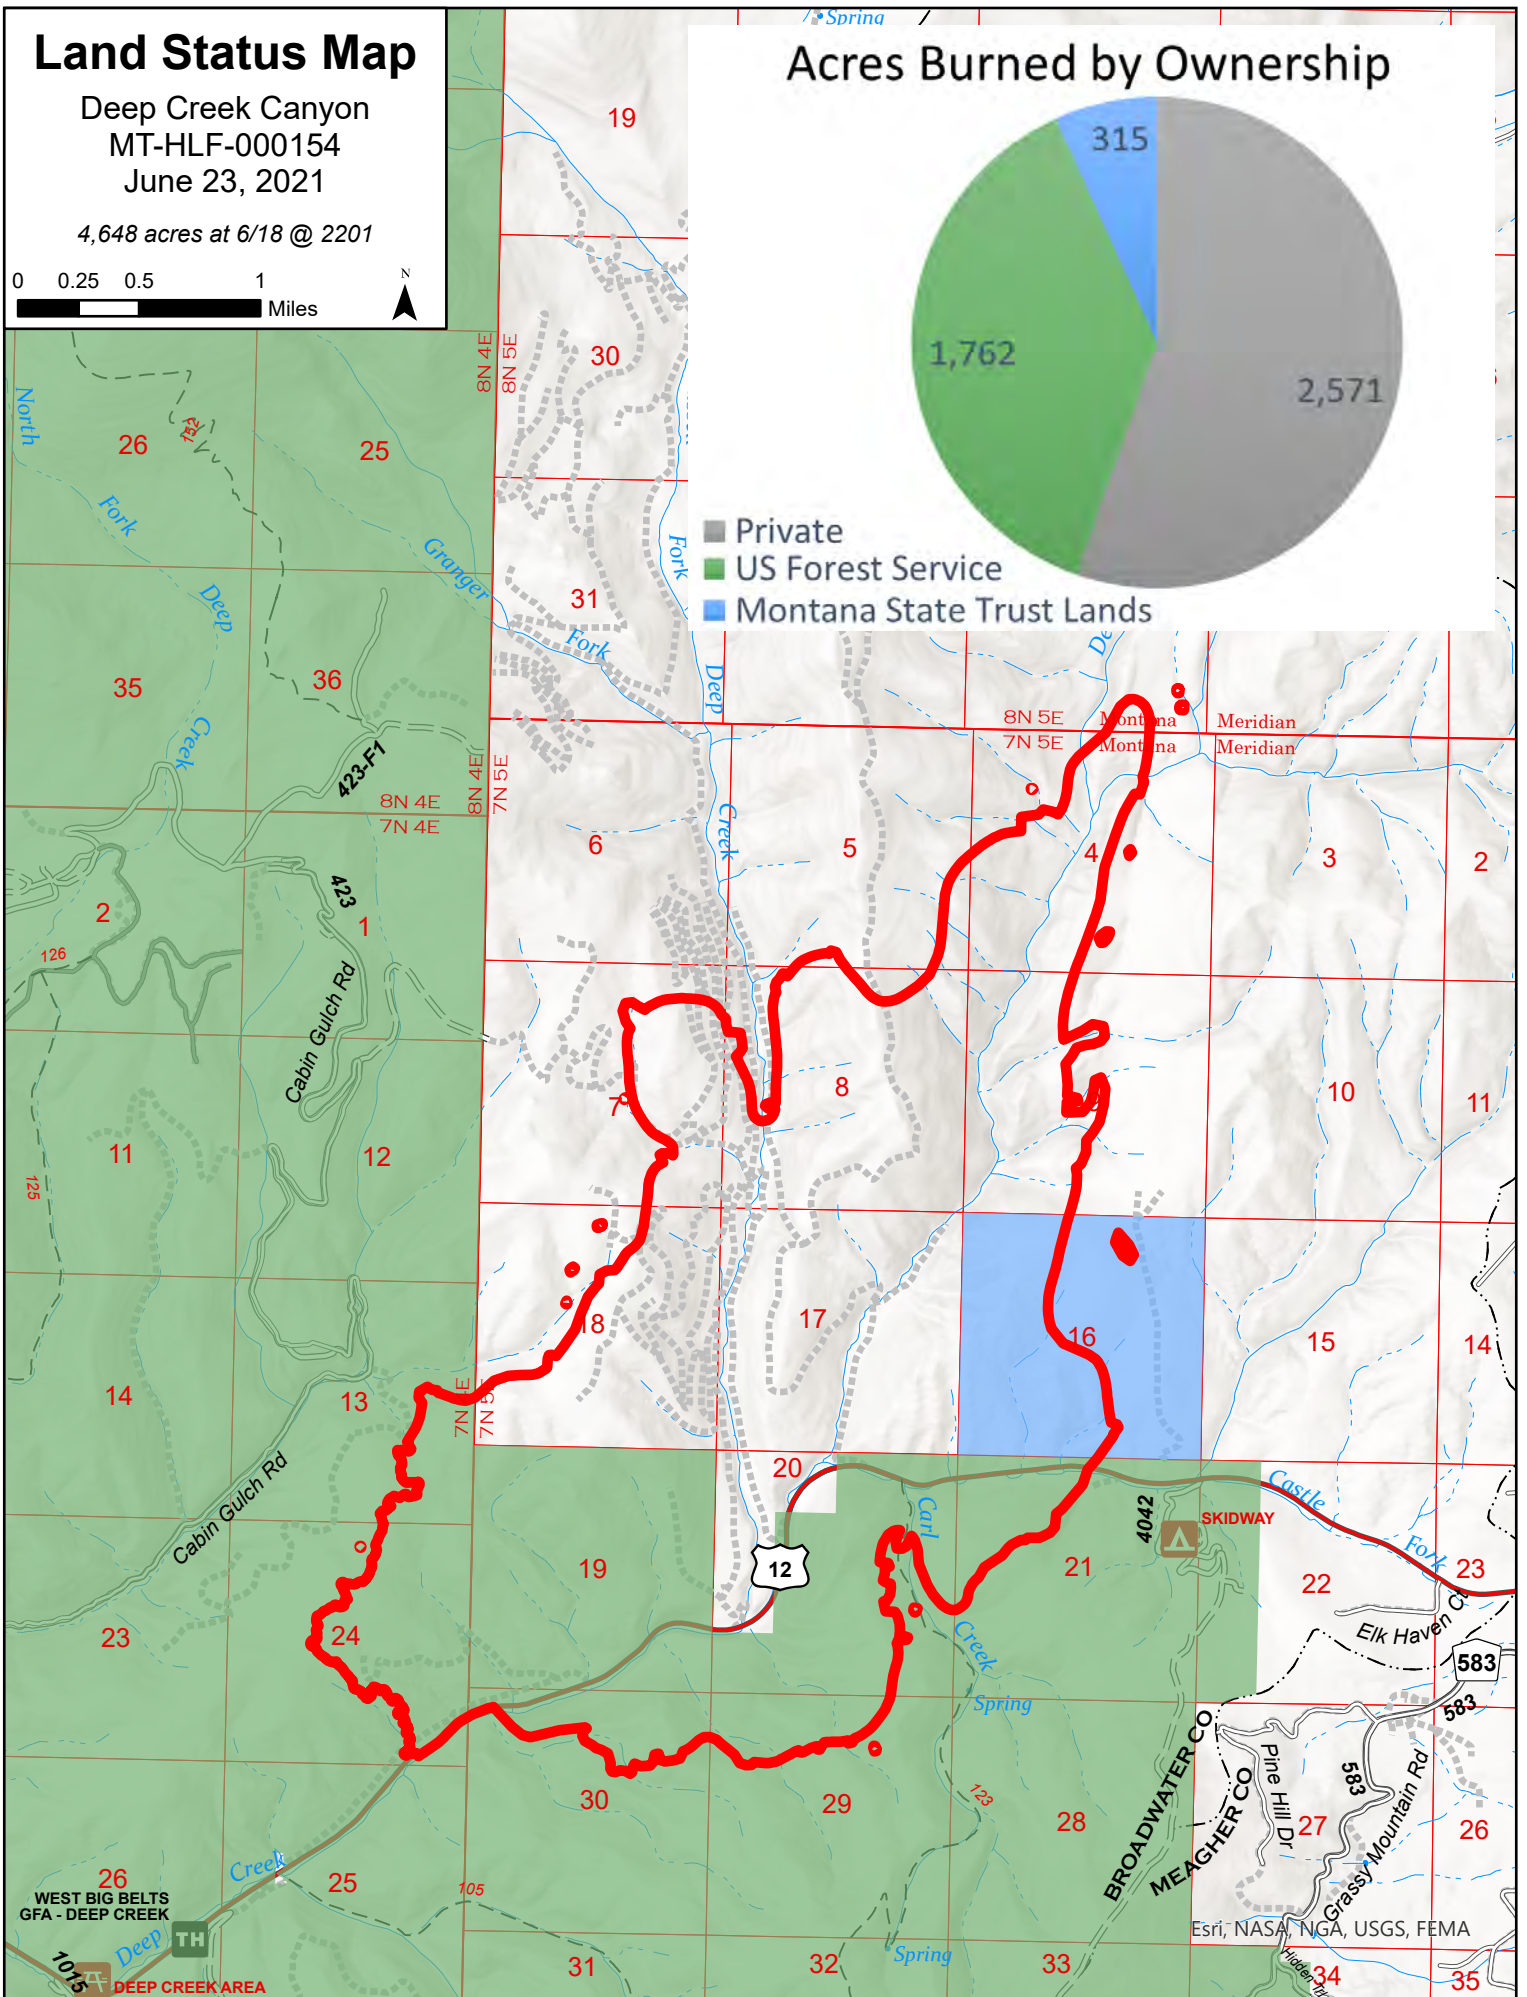

# Land Status Map

Deep Creek Canyon  
MT-HLF-000154  
June 23, 2021

4,648 acres at 6/18 @ 2201

## Acres Burned by Ownership

- Private
- US Forest Service
- Montana State Trust Lands

WEST BIG BELTS  
GFA - DEEP CREEK

Esri, NASA, NGA, USGS, FEMA