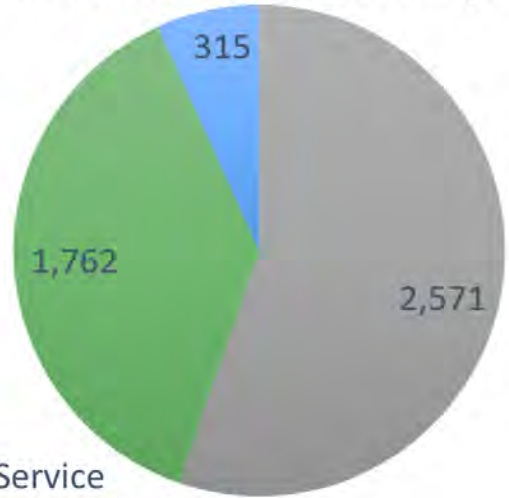

Land Status Map

Deep Creek Canyon
MT-HLF-000154
June 23, 2021

4,648 acres at 6/18 @ 2201

Acres Burned by Ownership

- Private
- US Forest Service
- Montana State Trust Lands