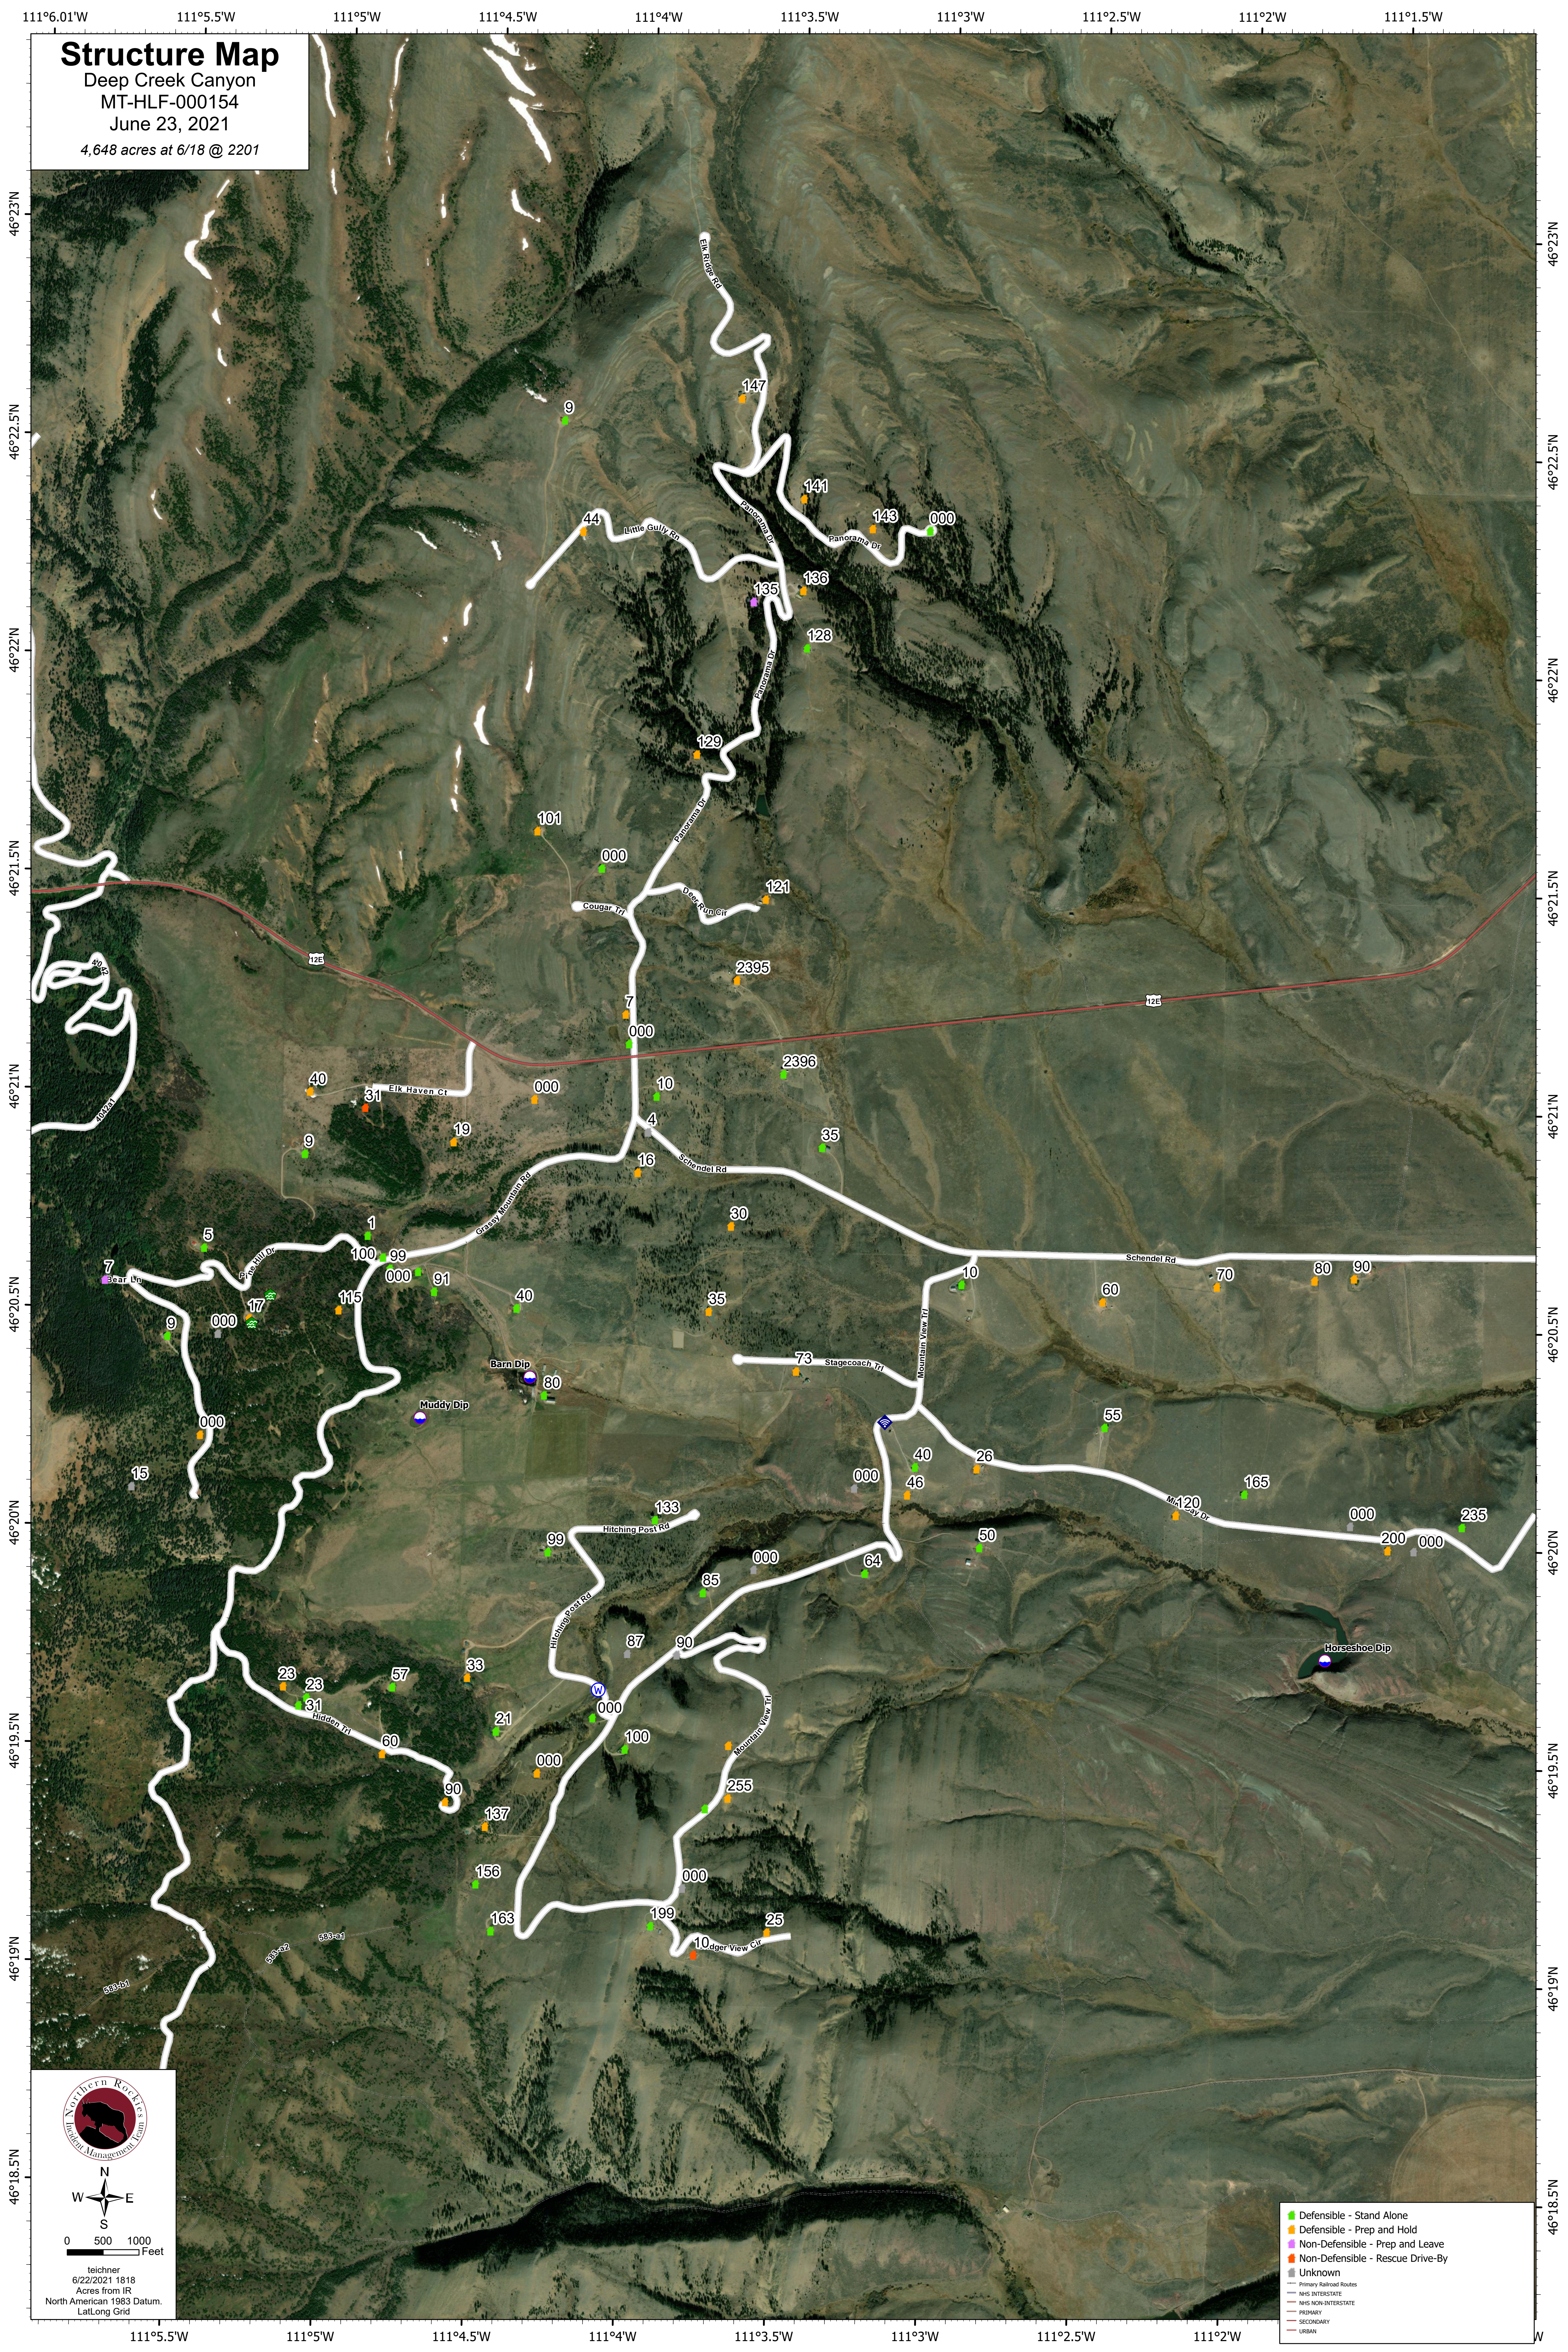

# Structure Map

Deep Creek Canyon

MT-HLF-000154

June 23, 2021

4,648 acres at 6/18 @ 2201

teichner  
6/22/2021 1818  
Acres from IR  
North American 1983 Datum.  
Lat/Long Grid

- Defensible - Stand Alone
- Defensible - Prep and Hold
- Non-Defensible - Prep and Leave
- Non-Defensible - Rescue Drive-By
- Unknown
- Primary Railroad Routes
- NIS INTERSTATE
- NIS NON-INTERSTATE
- PRIMARY
- SECONDARY
- URBAN