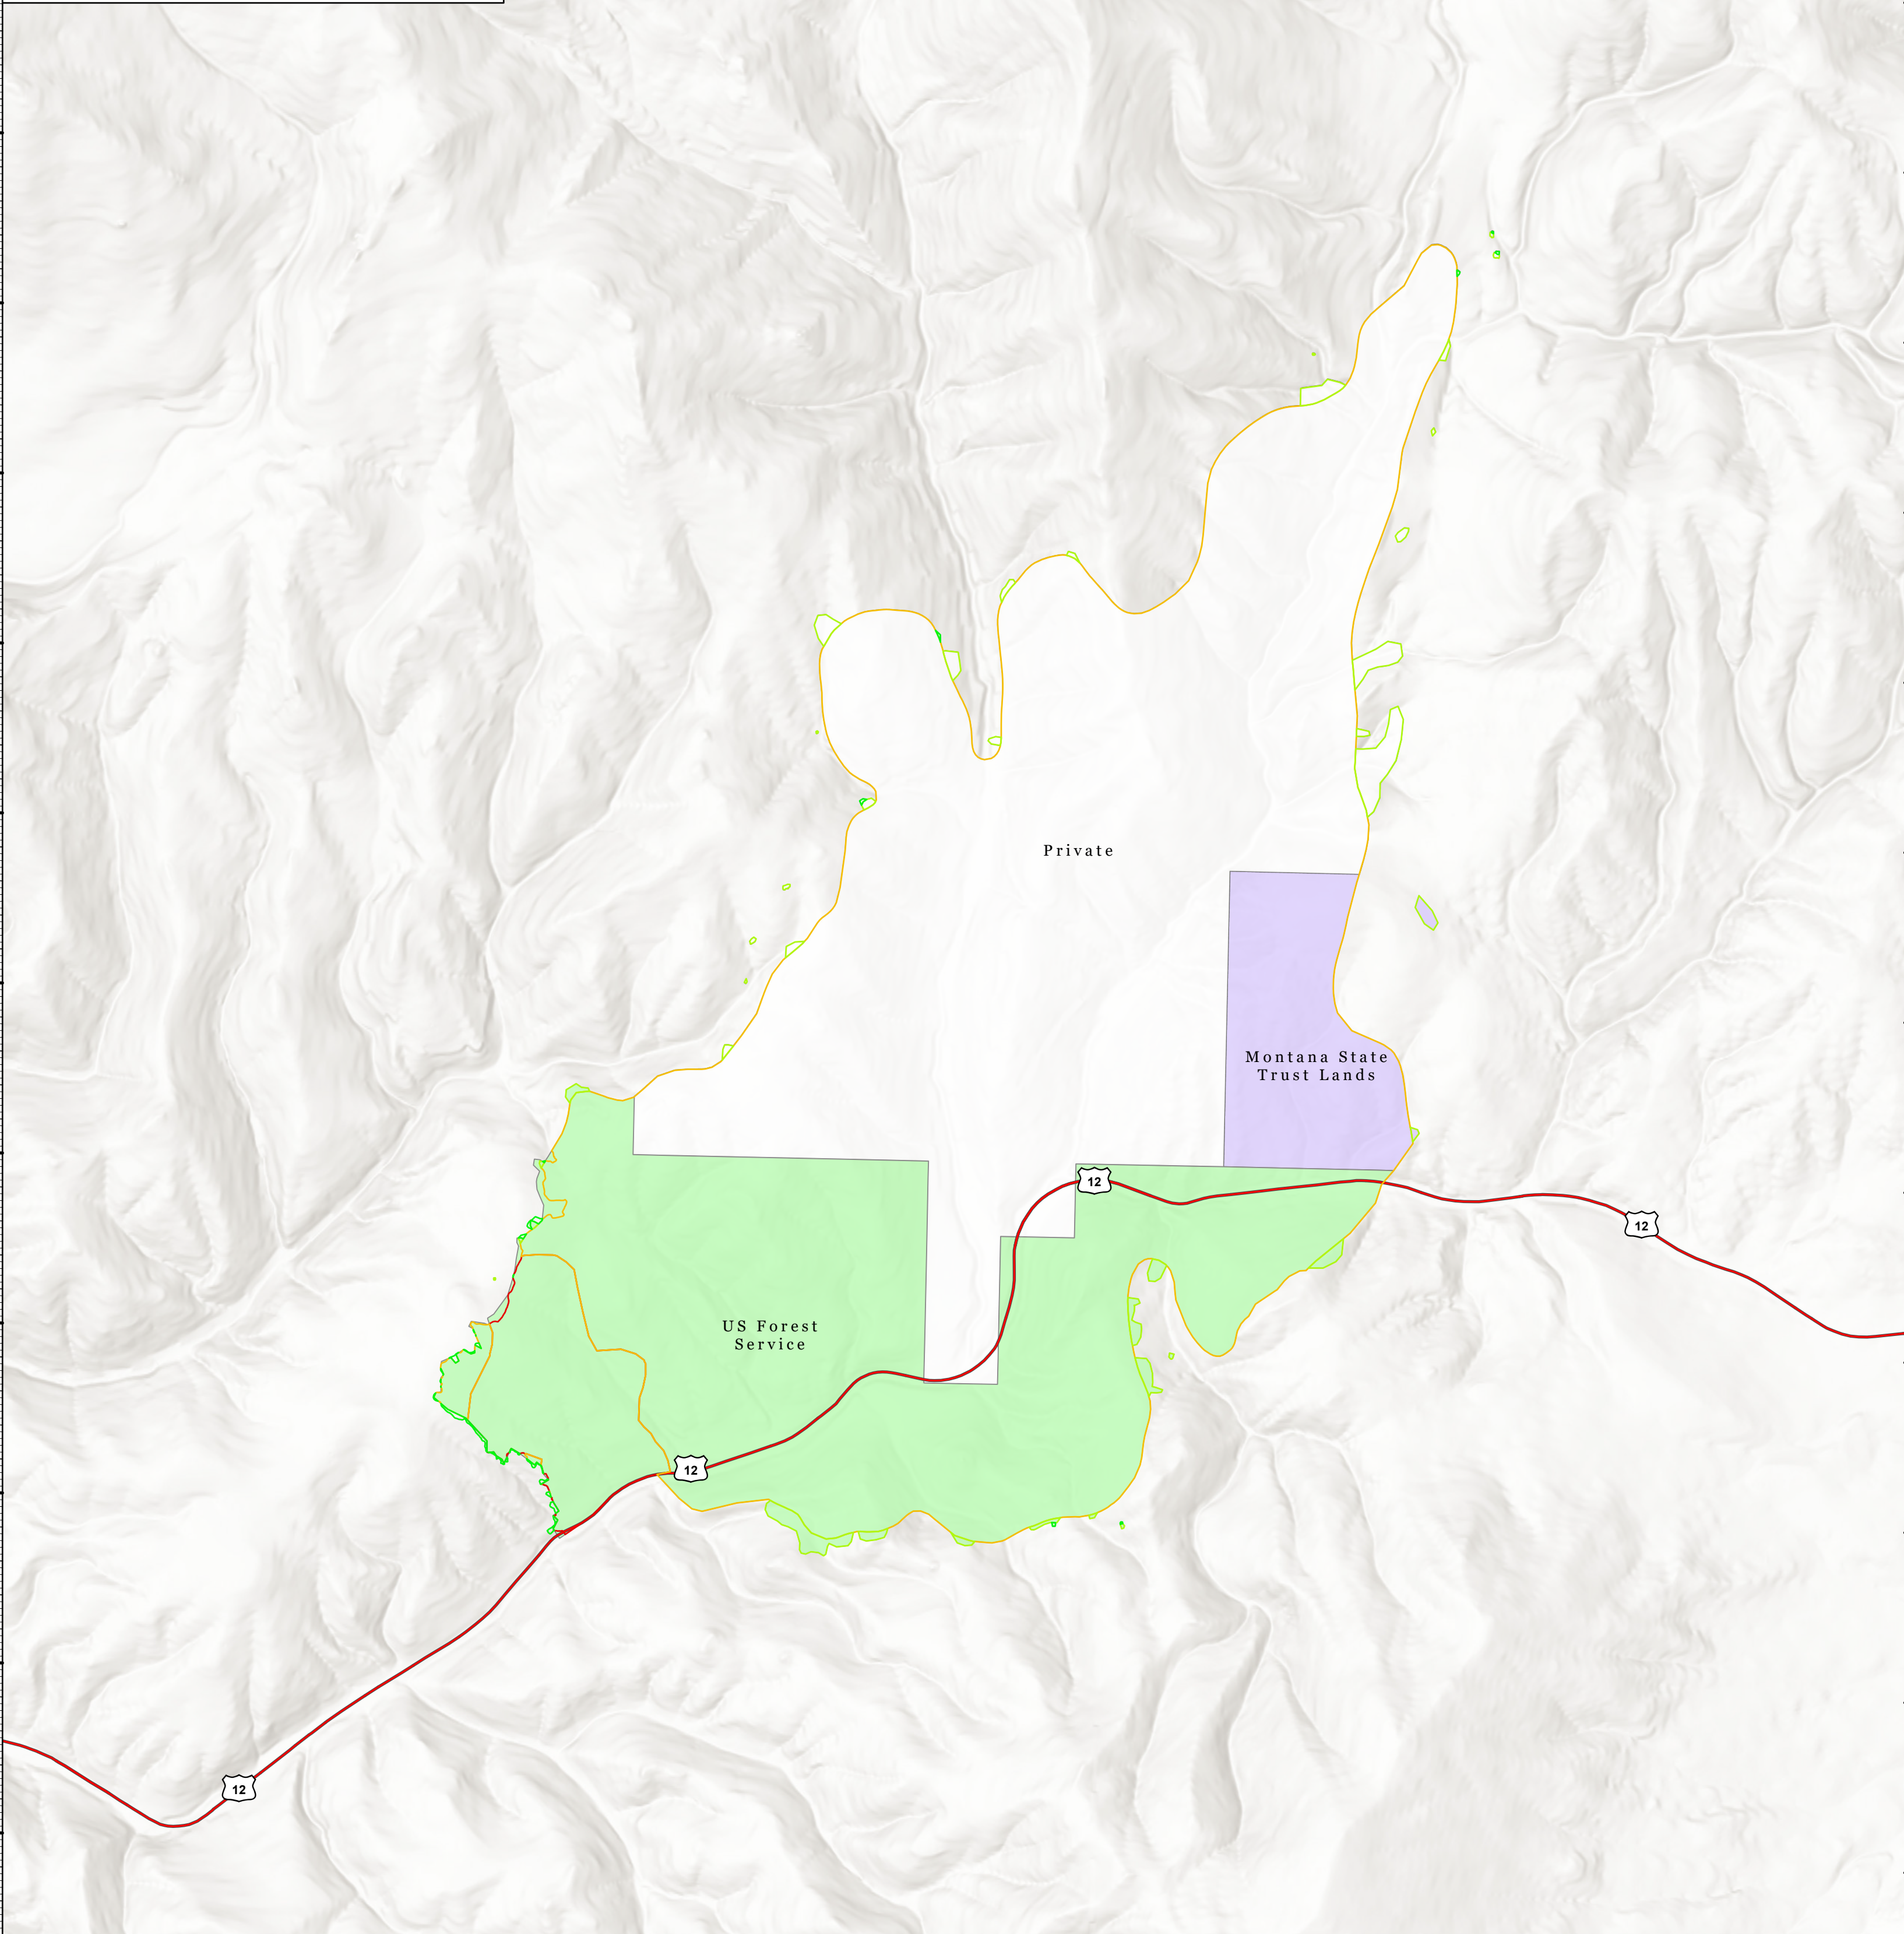

Fire Progression with Ownership

Deep Creek Canyon
MT-HLF-000154
6/23/21
4,648 acres at 6/18 @ 2201

Montana State Trust Lands
Private
US Forest Service
Primary Highway
2021-06-13 221 growth ac 221 total ac
2021-06-15 4,320 growth ac 4,541 total ac
2021-06-16 106 growth ac 4,647 total ac
2021-06-17 1 growth ac 4,648 total ac

0 1 Miles

Private

Montana State Trust Lands

US Forest Service

12

12

12

Grassy Mountain
7,690

qedwards
6/23/2021 2049
Acres from IR
North American 1983 Datum. LatLong Grid