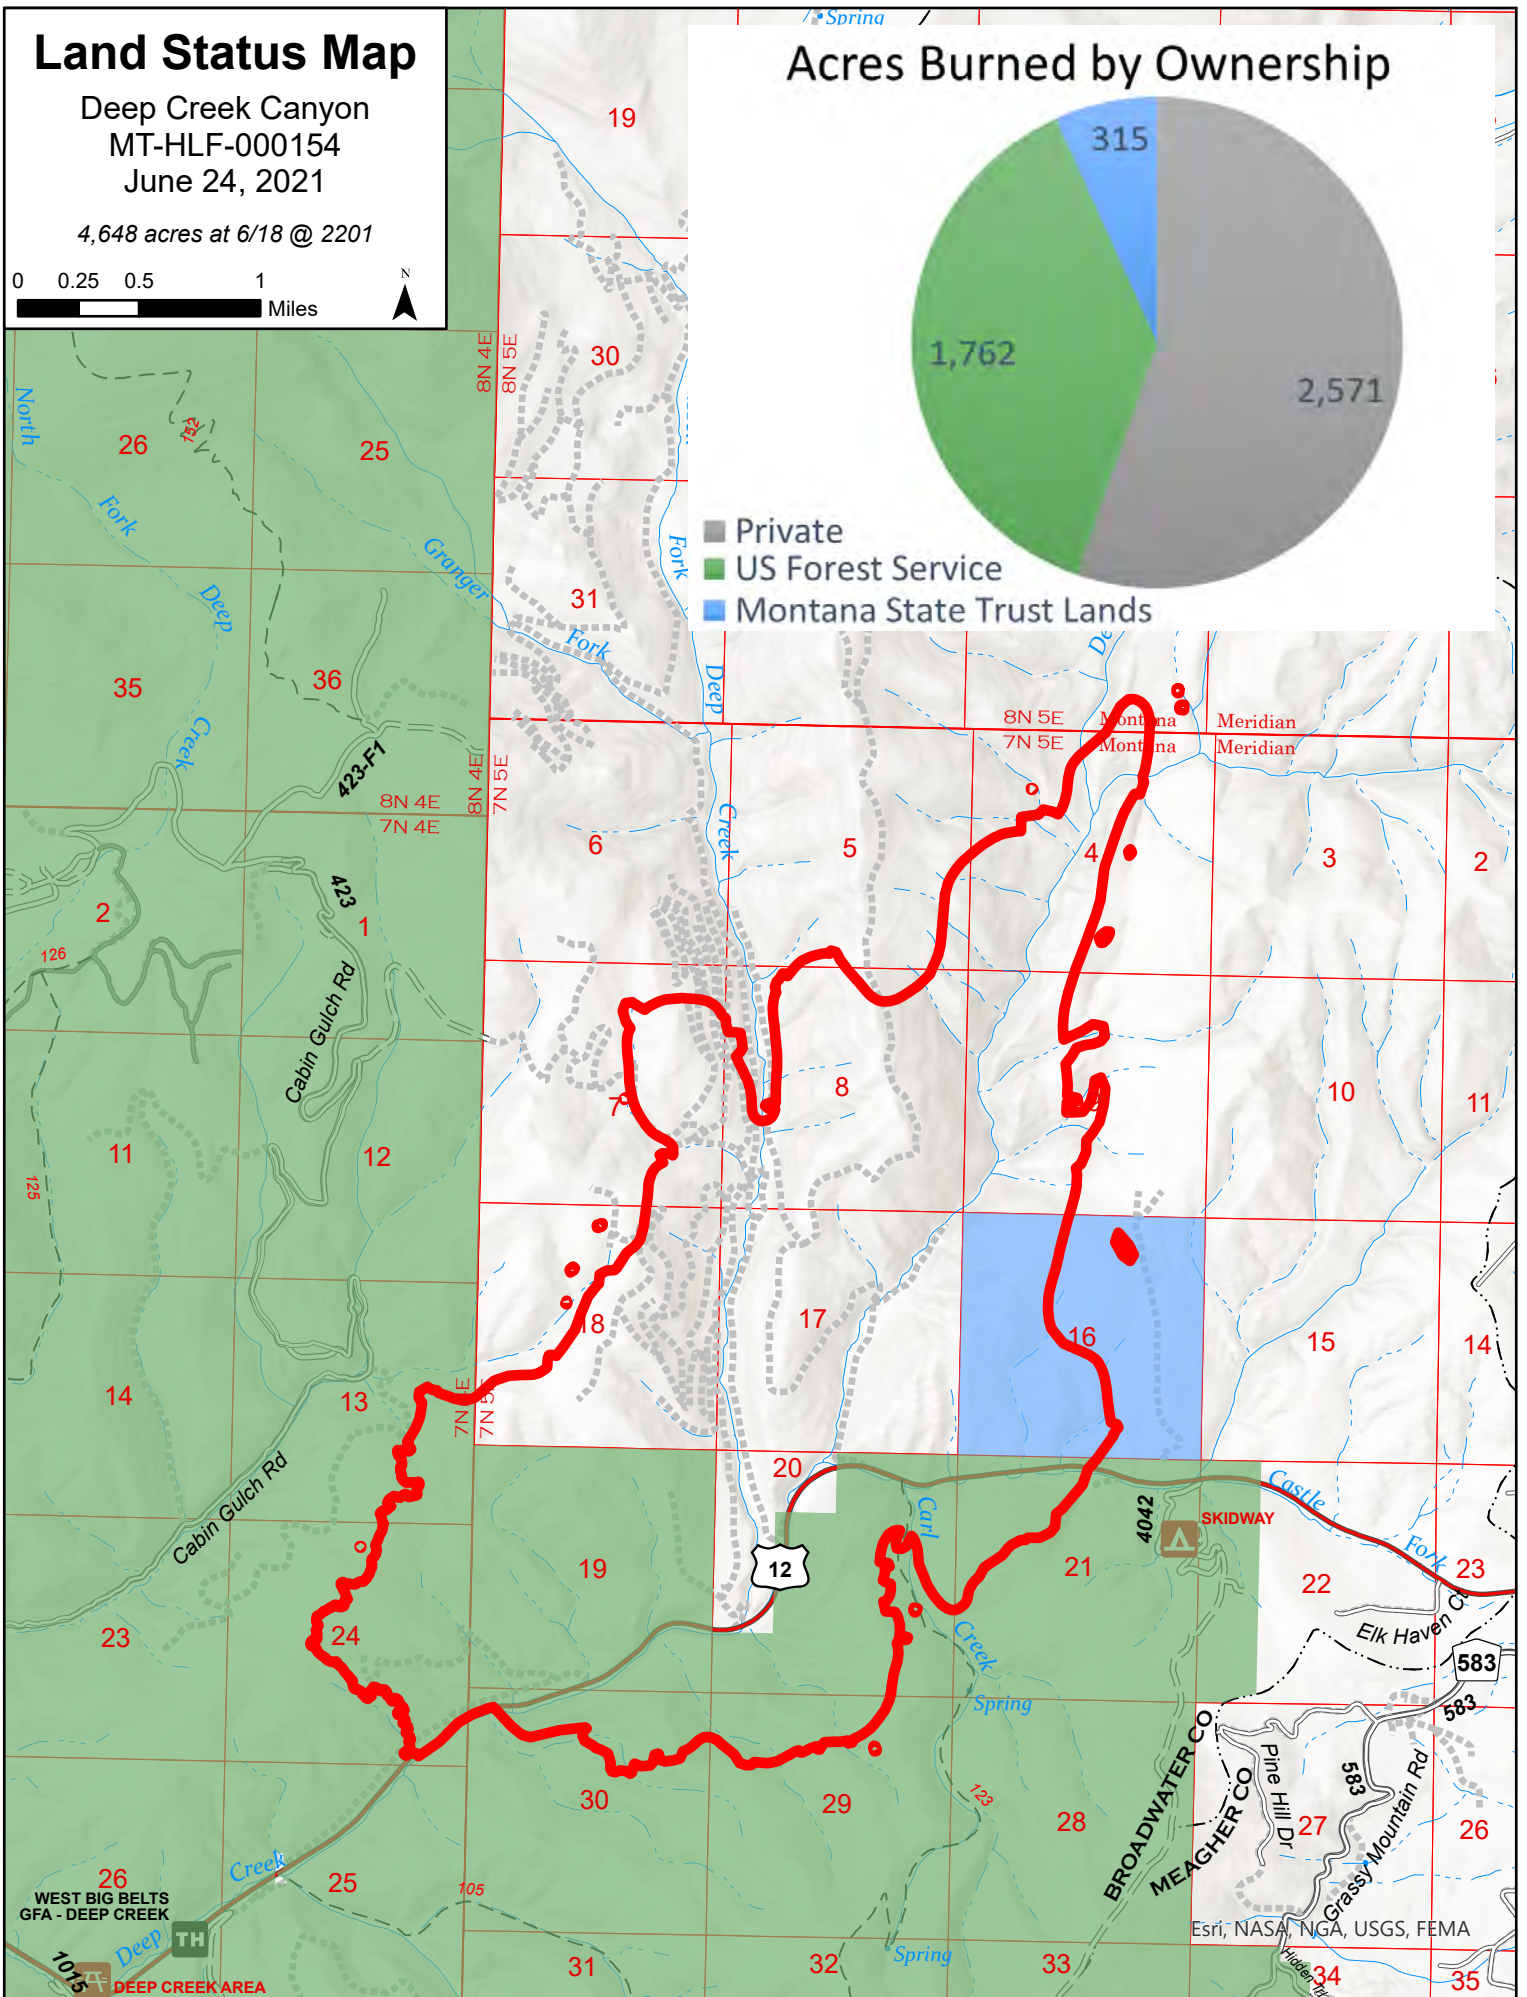

Land Status Map

Deep Creek Canyon
MT-HLF-000154
June 24, 2021

4,648 acres at 6/18 @ 2201

Acres Burned by Ownership

- Private
- US Forest Service
- Montana State Trust Lands

WEST BIG BELTS
GFA - DEEP CREEK

Esri, NASA, NGA, USGS, FEMA