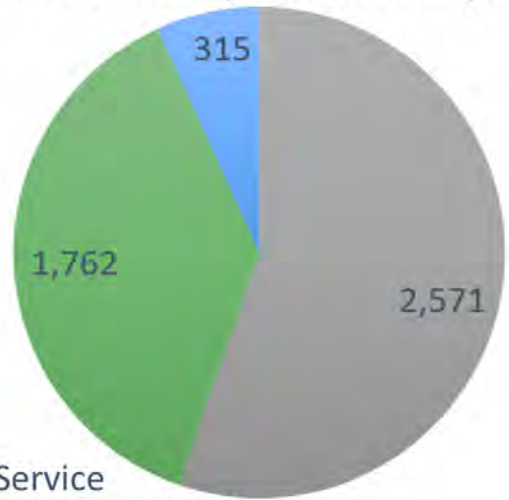

Land Status Map

Deep Creek Canyon
MT-HLF-000154
June 24, 2021

4,648 acres at 6/18 @ 2201

Acres Burned by Ownership

- Private
- US Forest Service
- Montana State Trust Lands

WEST BIG BELTS
GFA - DEEP CREEK

Esri, NASA, NGA, USGS, FEMA