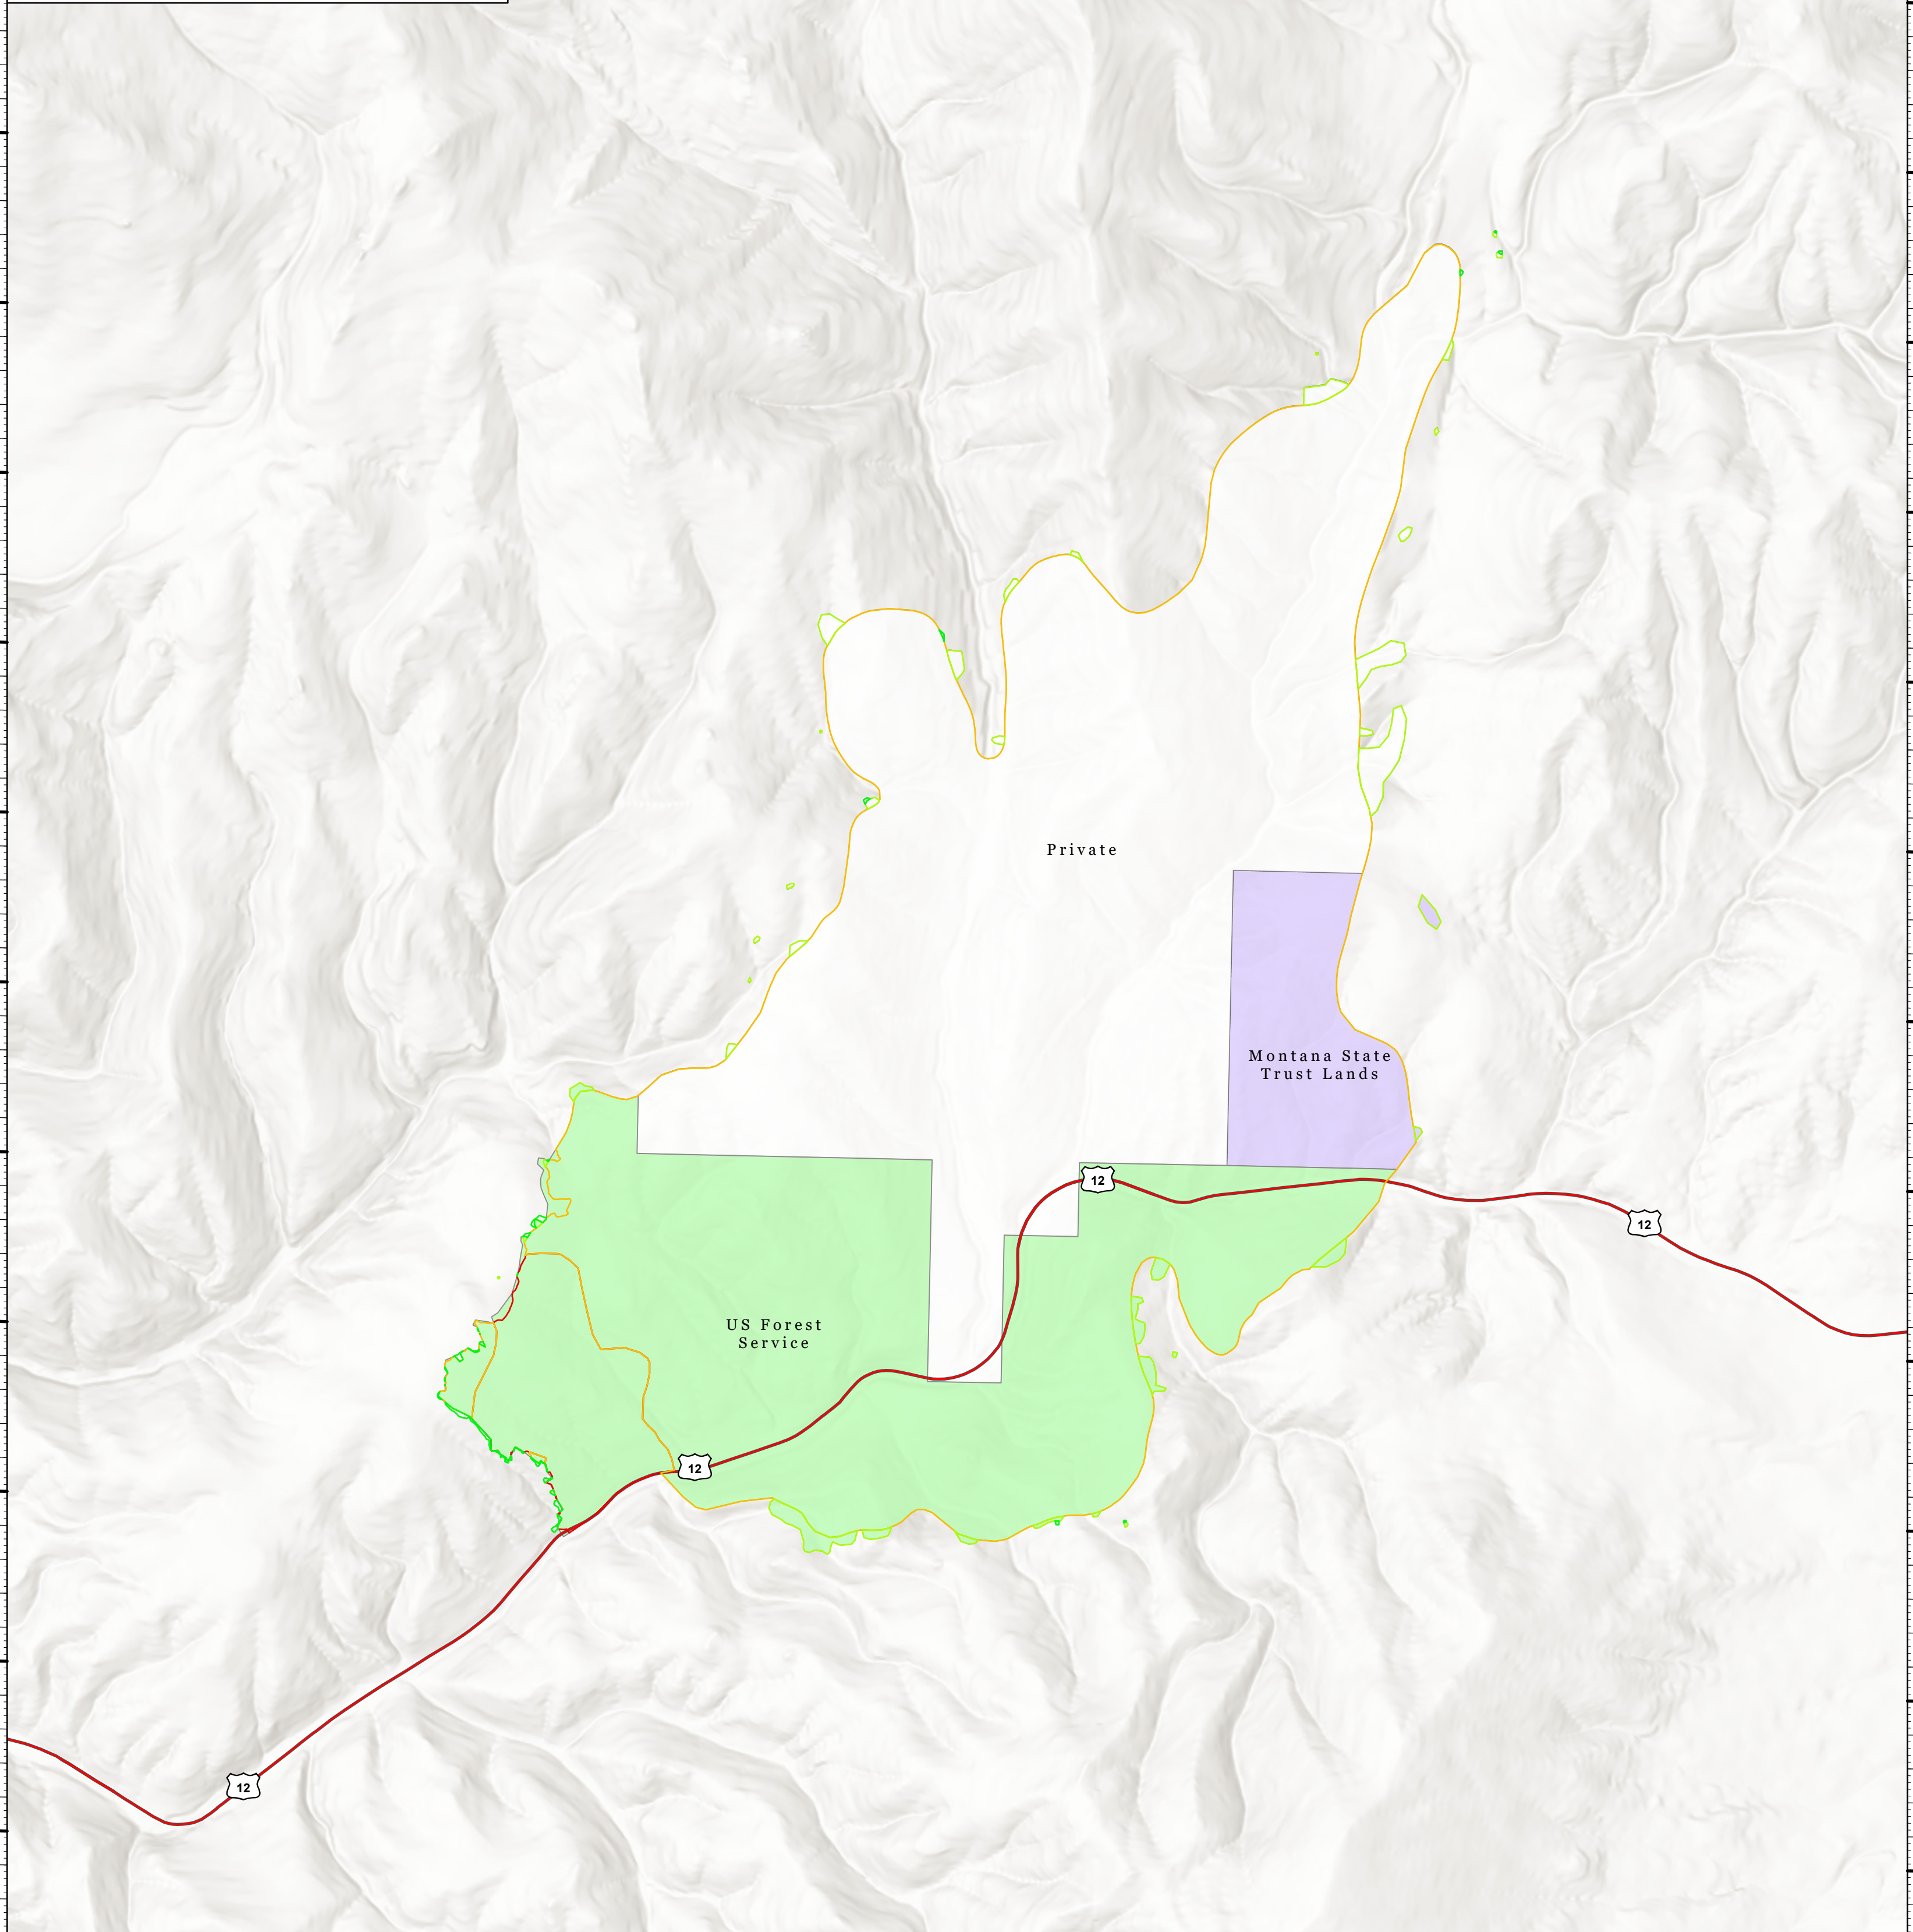

# Fire Progression with Ownership

Deep Creek Canyon  
MT-HLF-000154  
6/24/21  
4,648 acres at 6/18 @ 2201

Montana State Trust Lands  
 Private  
 US Forest Service  
 Primary Highway  
 2021-06-13 221 growth ac 221 total ac  
 2021-06-15 4,320 growth ac 4,541 total ac  
 2021-06-16 106 growth ac 4,647 total ac  
 2021-06-17 1 growth ac 4,648 total ac

Grassy Mountain  
7,690

qedwards  
6/23/2021 2046  
Acres from IR  
North American 1983 Datum. LatLong Grid