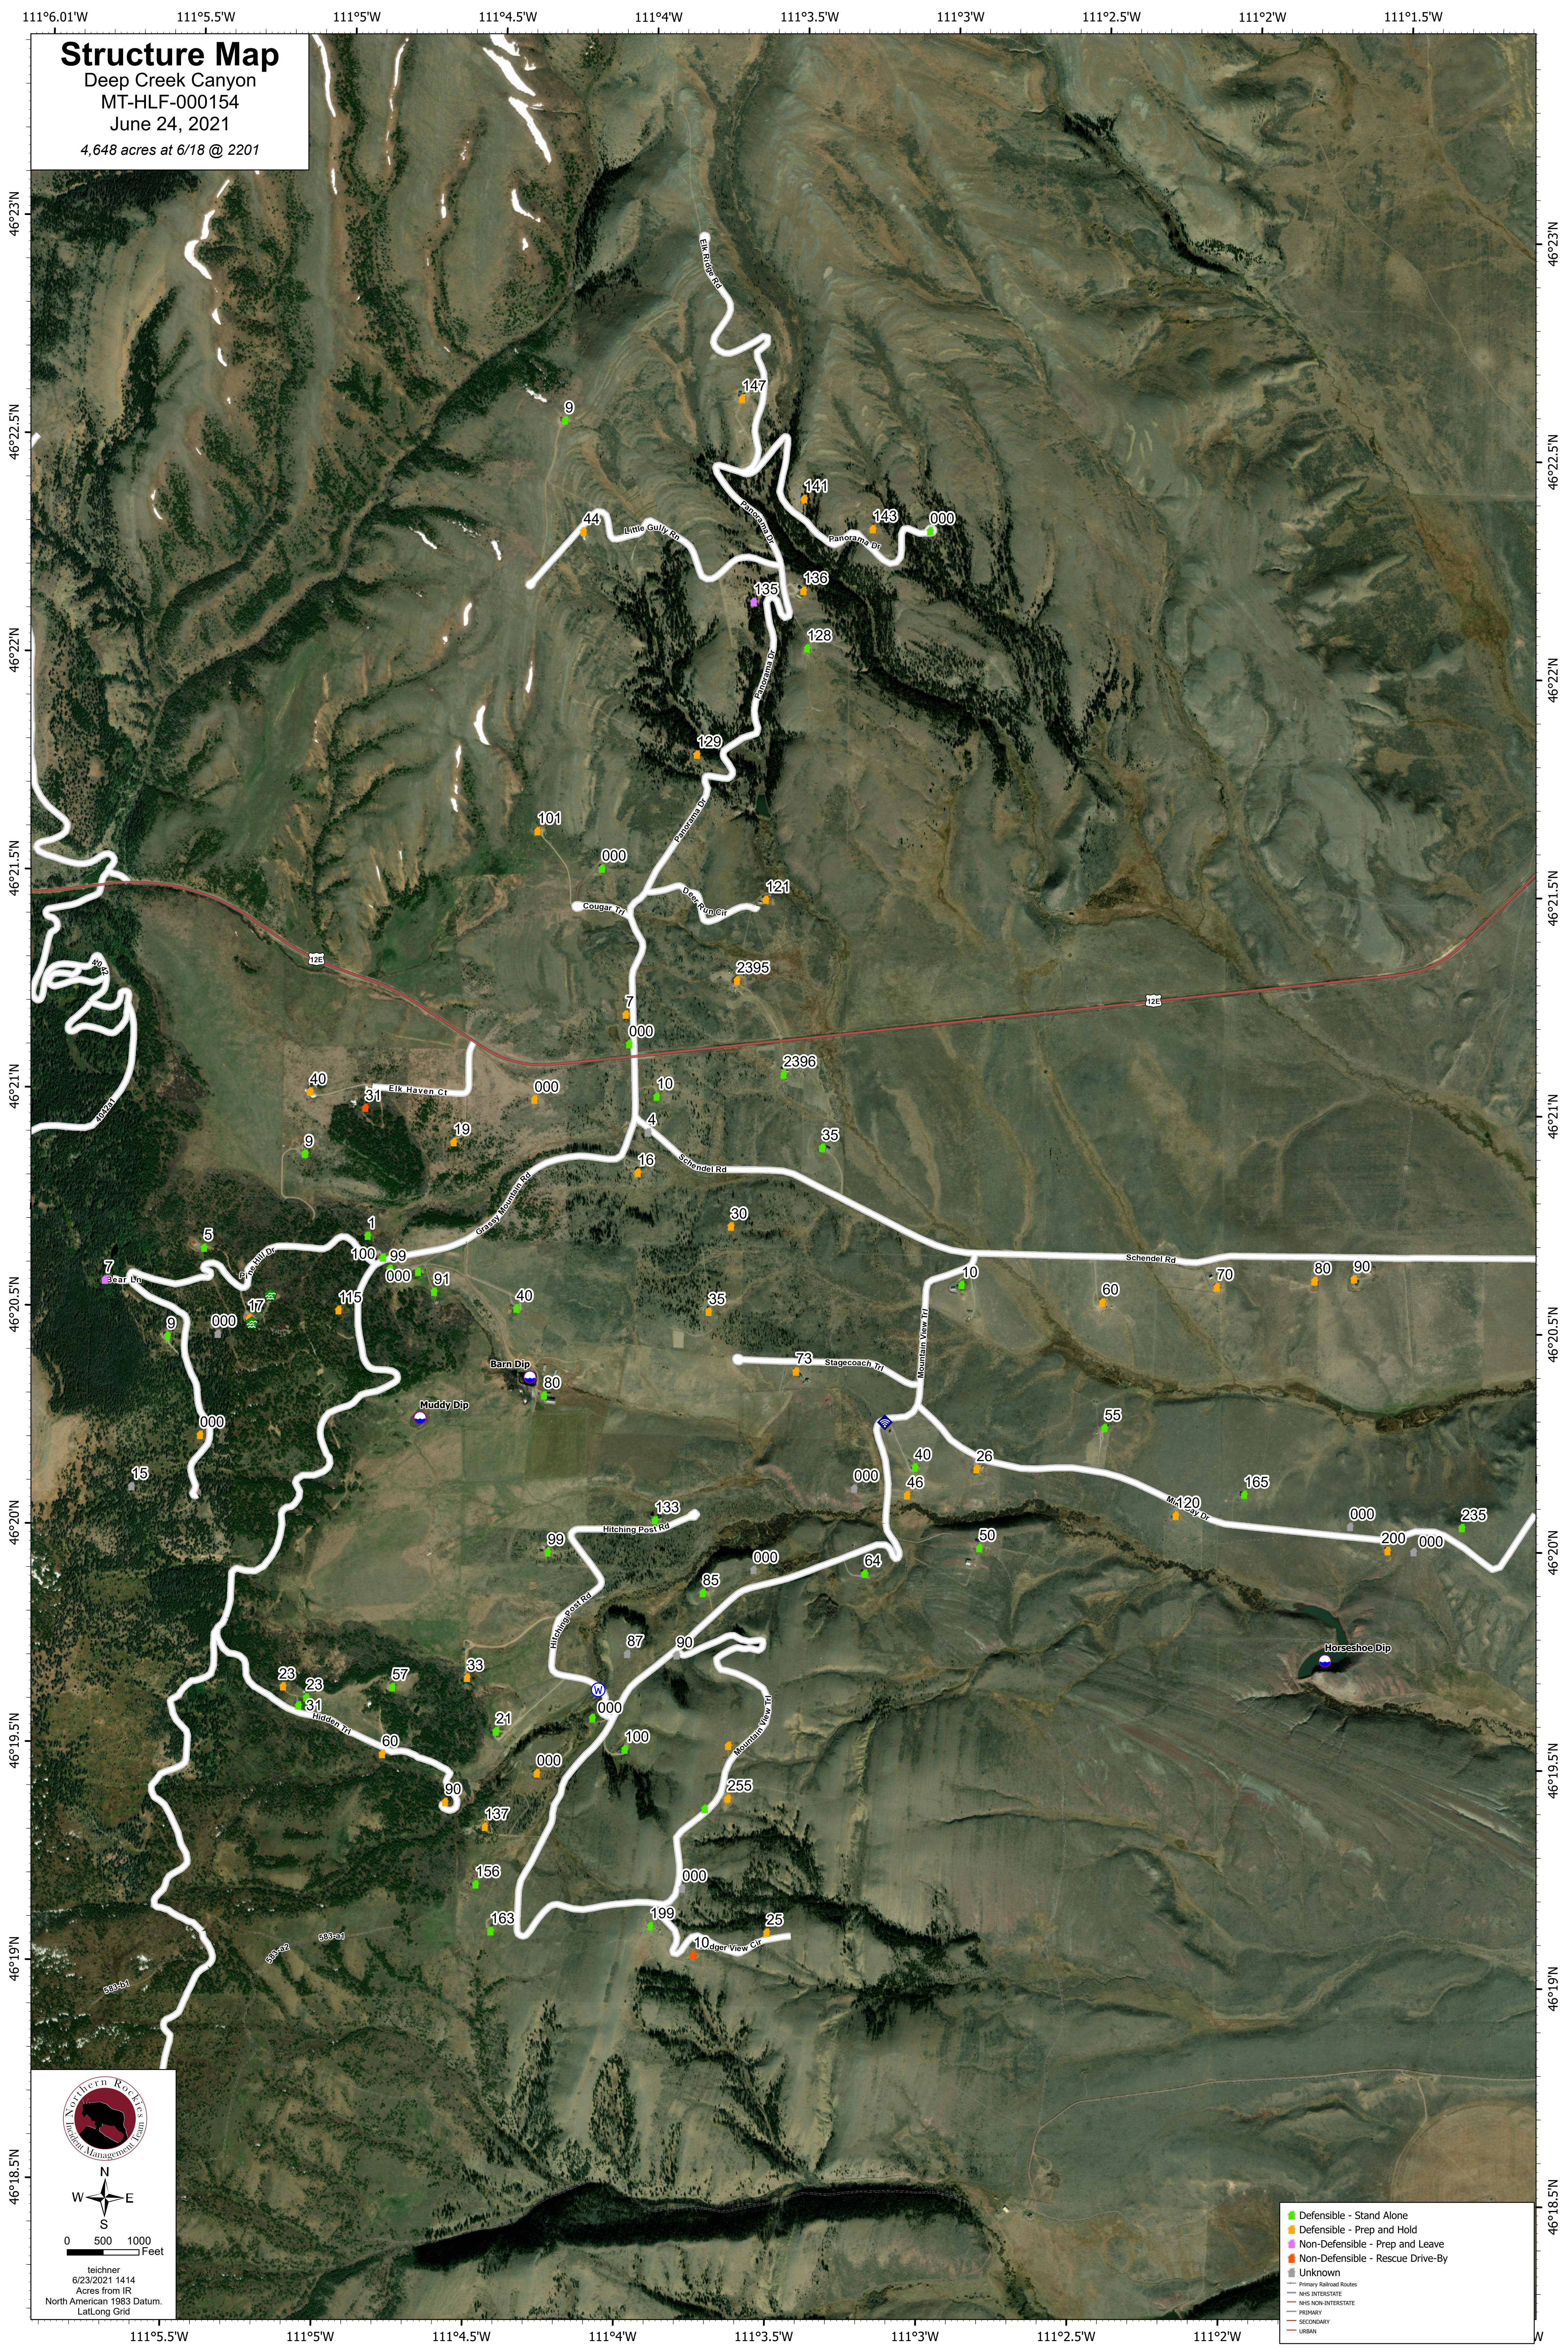

Structure Map

Deep Creek Canyon

MT-HLF-000154

June 24, 2021

4,648 acres at 6/18 @ 2201

0 500 1000 Feet

- Defensible - Stand Alone
- Defensible - Prep and Hold
- Non-Defensible - Prep and Leave
- Non-Defensible - Rescue Drive-By
- Unknown
- Primary Railroad Routes
- NHS INTERSTATE
- NHS NON-INTERSTATE
- PRIMARY
- SECONDARY
- URBAN