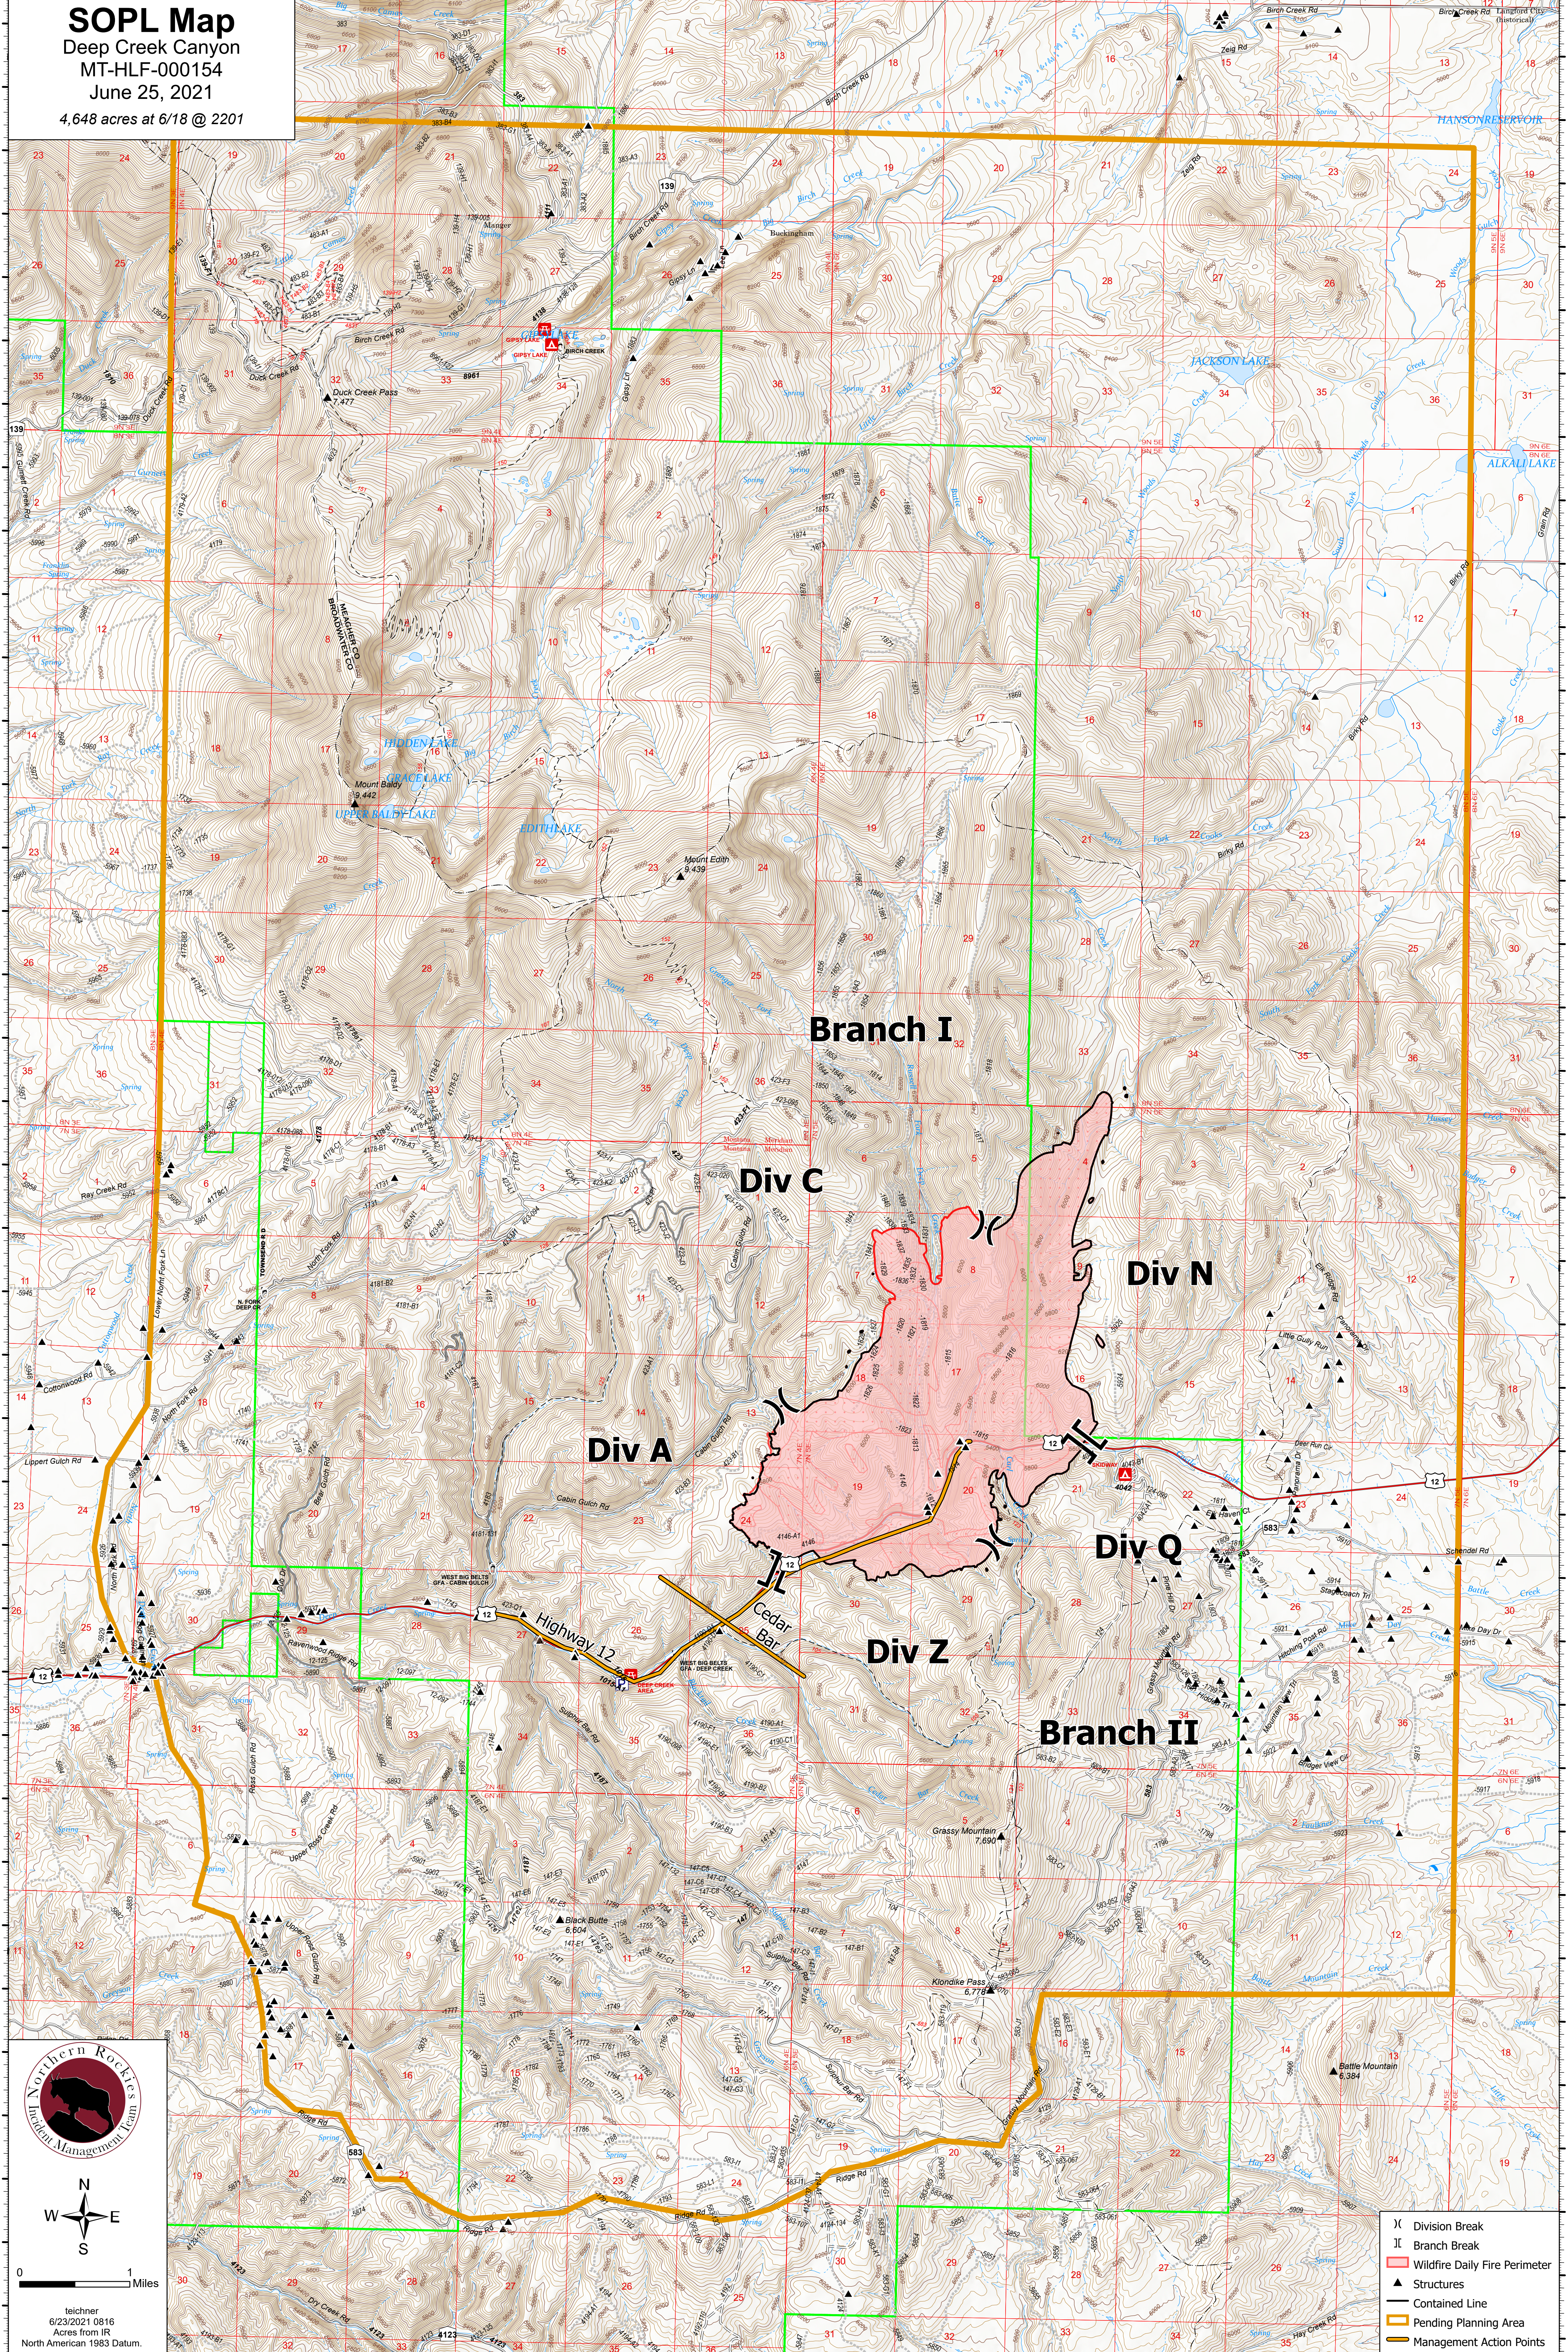

**SOPL Map**  
 Deep Creek Canyon  
 MT-HLF-000154  
 June 25, 2021  
 4,648 acres at 6/18 @ 2201

0 1 Miles  
 teichner  
 6/23/2021 0816  
 Acres from IR  
 North American 1983 Datum.

- (X) Division Break
- (I) Branch Break
- ▭ Wildfire Daily Fire Perimeter
- ▴ Structures
- Contained Line
- ▭ Pending Planning Area
- Management Action Points