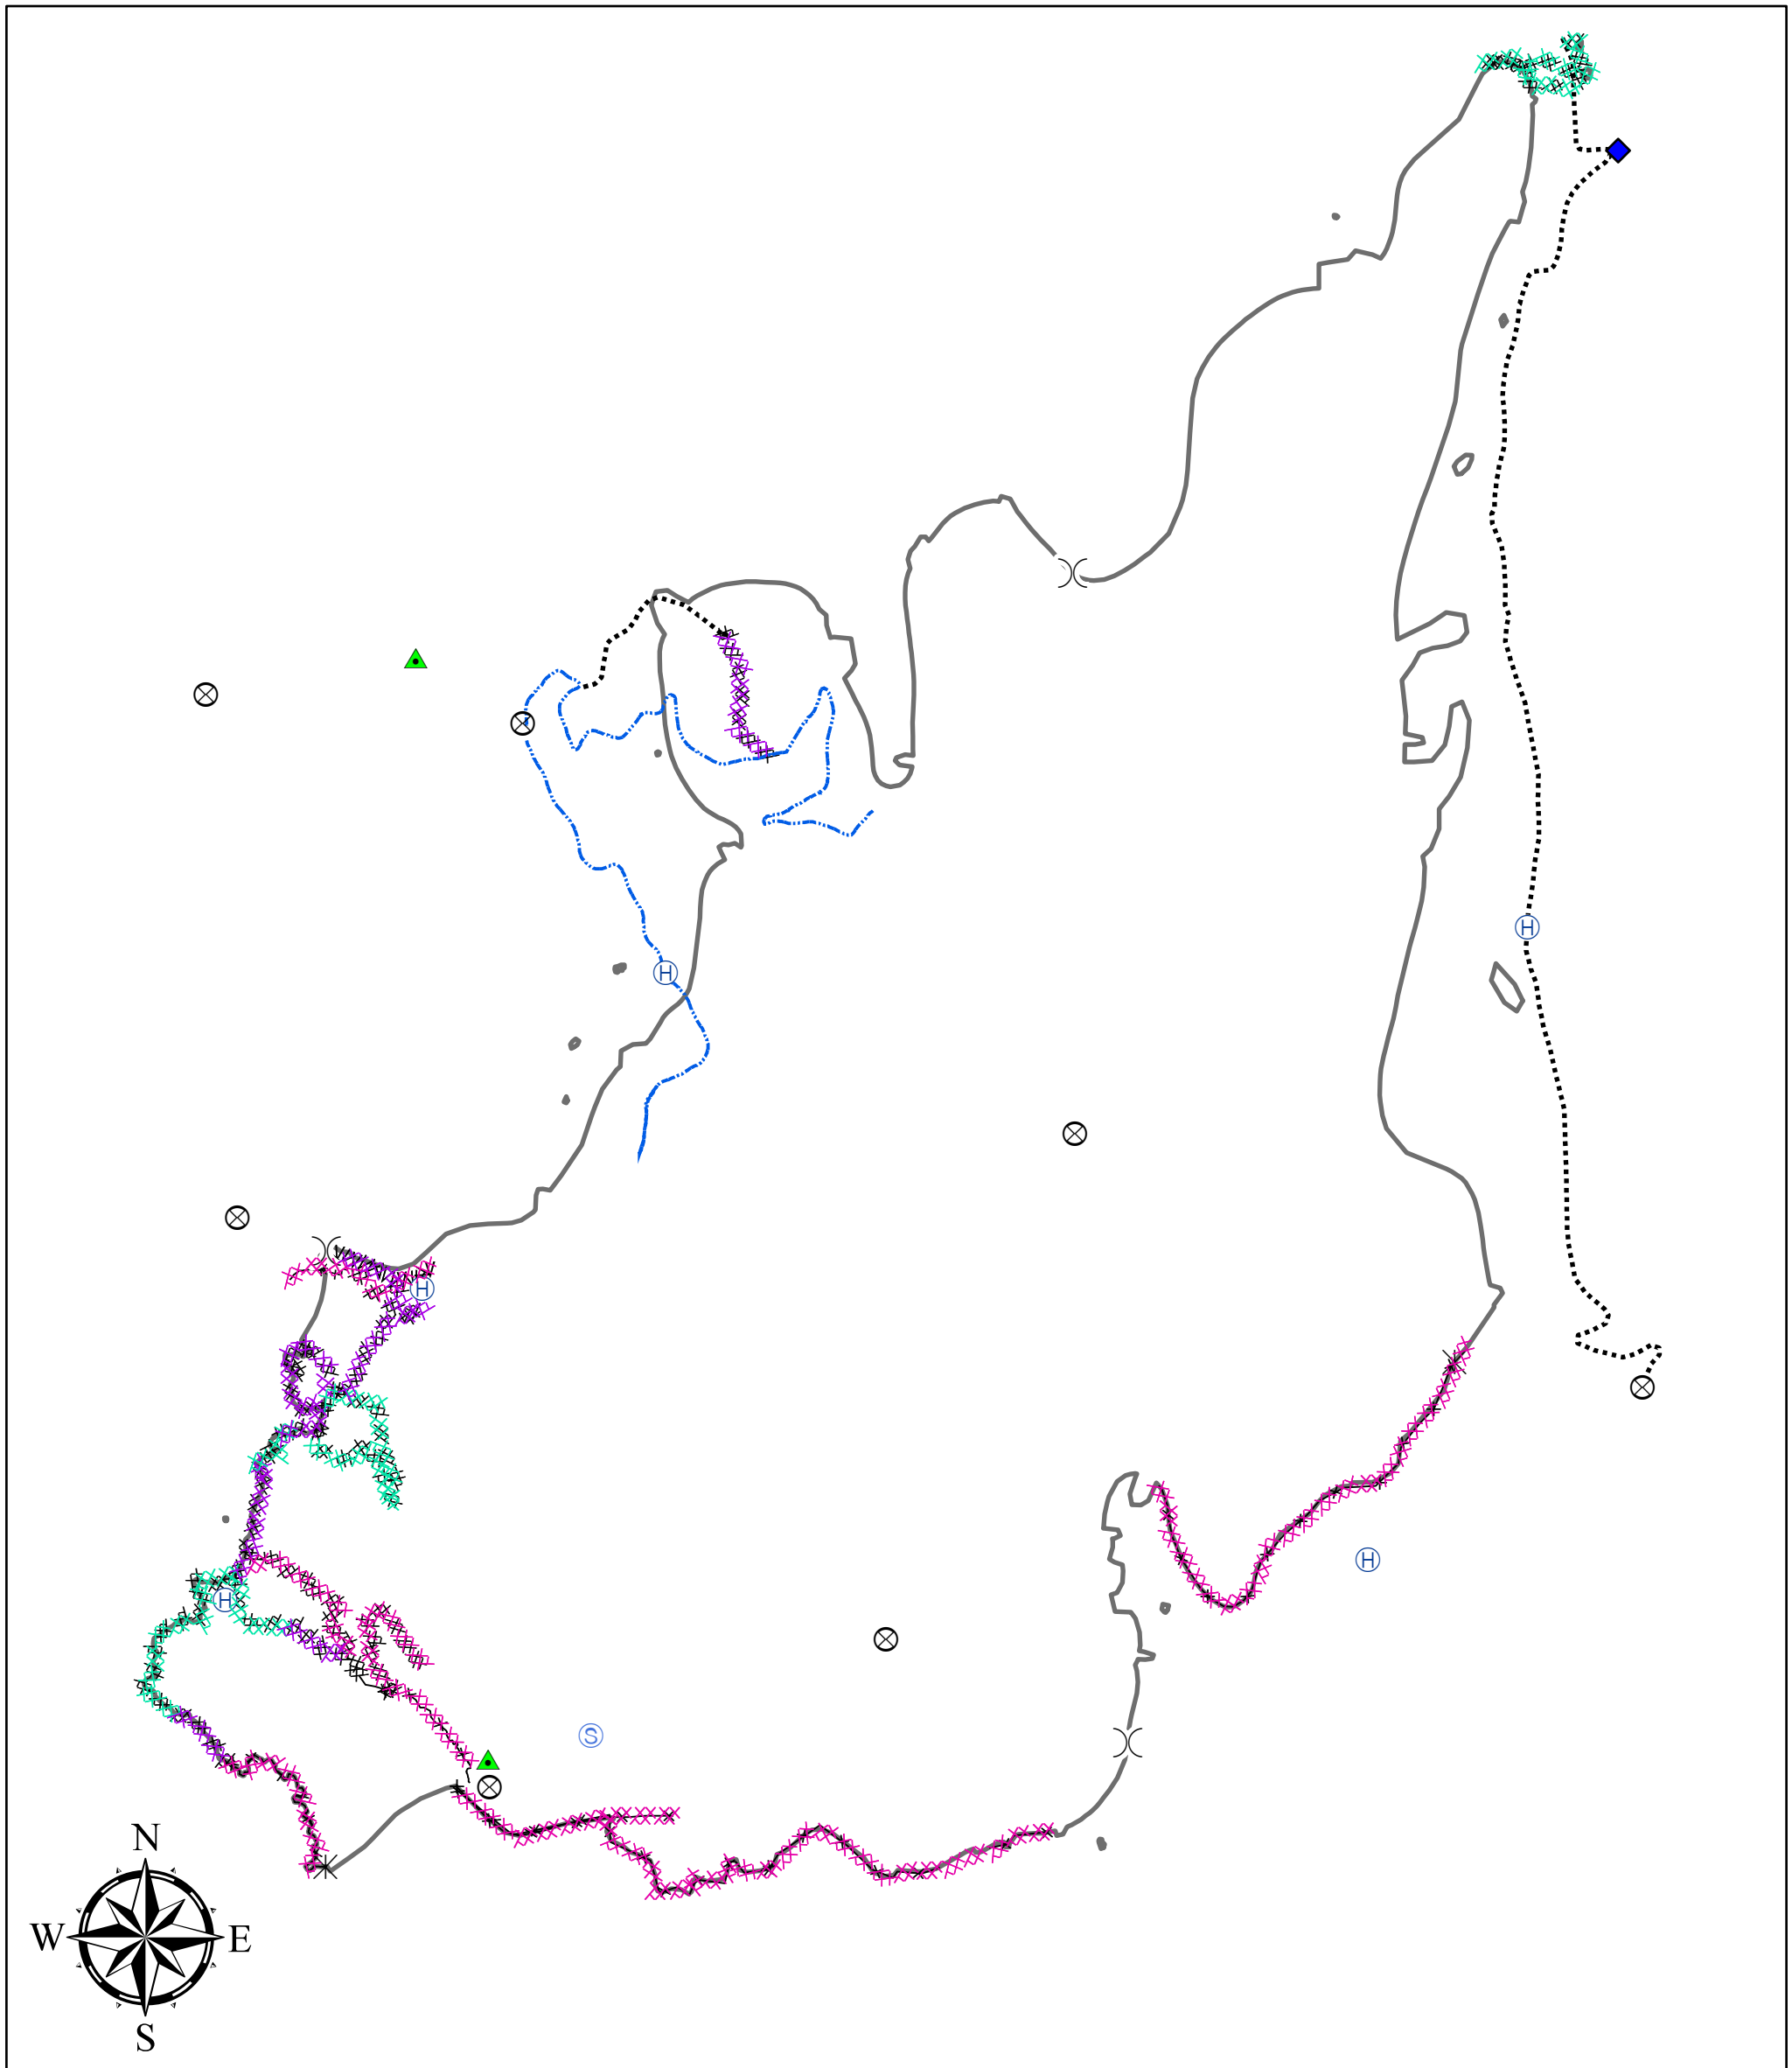

# Deep Creek Fire Water Bar Spacing Map

## Legend

- Water bars 200 feet spacing
- Water bars 70 feet spacing
- Water bars 35 feet spacing

0 0.225 0.45 0.9 1.35 1.8 Miles

1:26,000