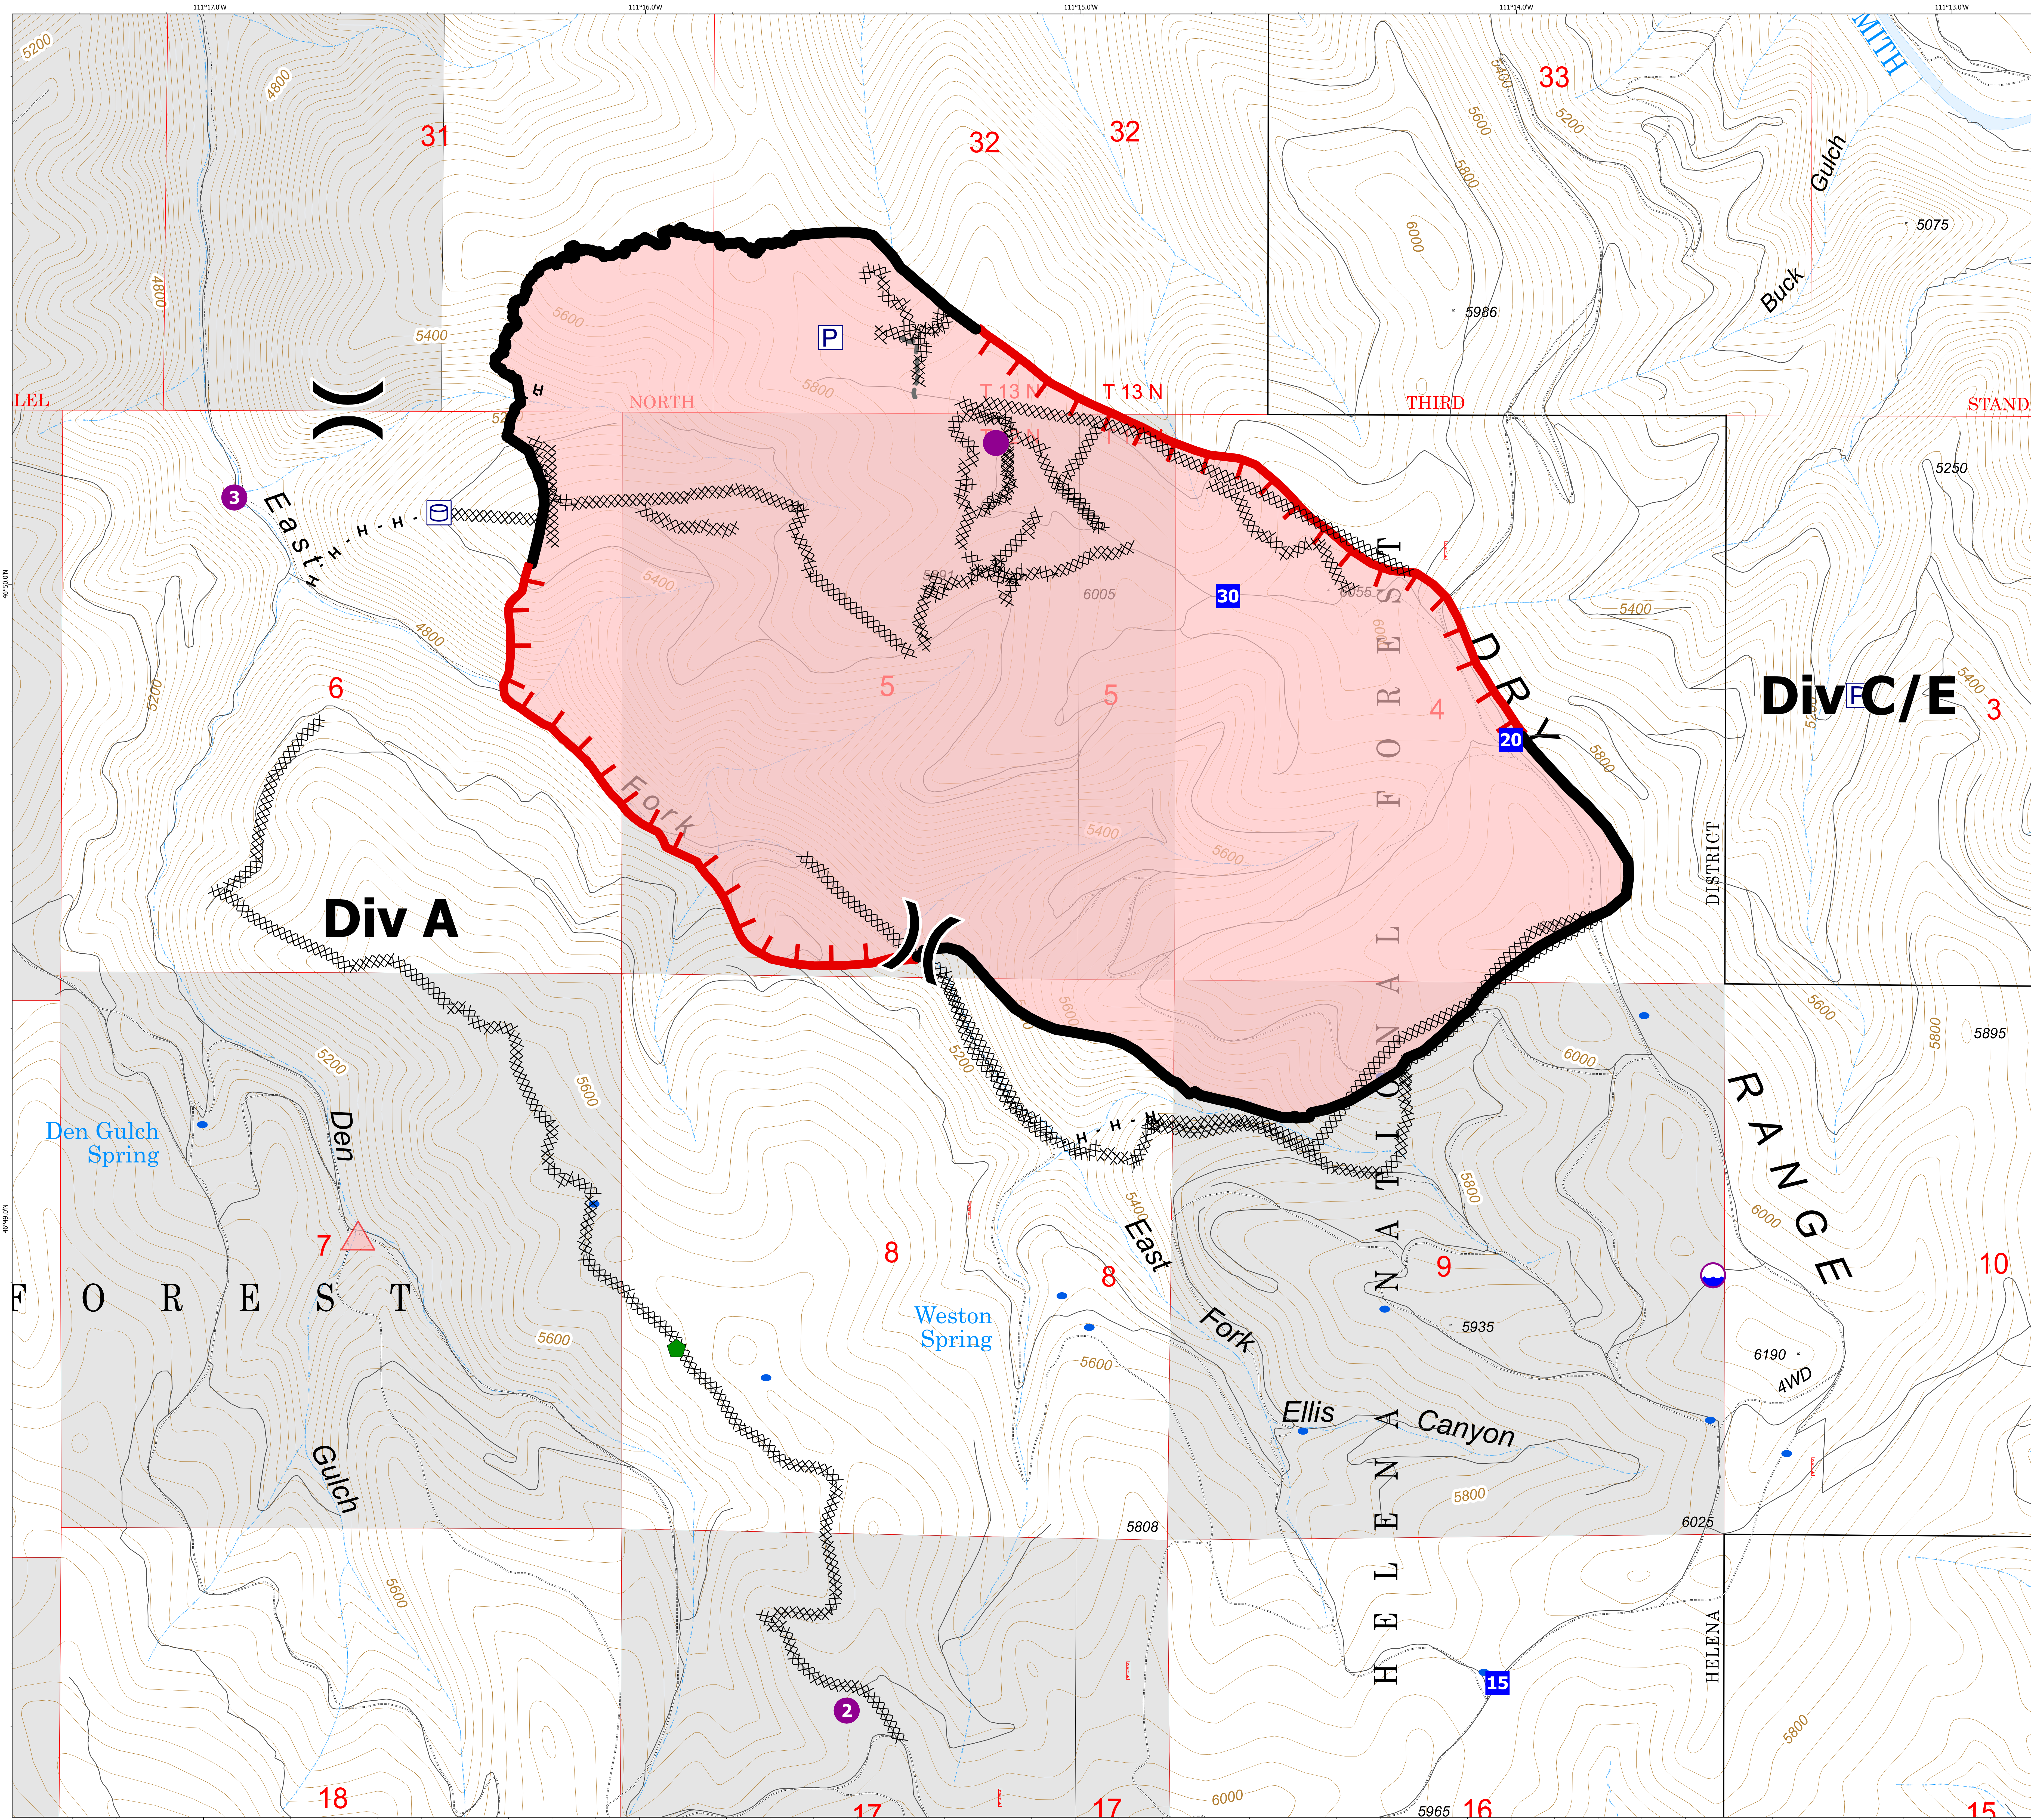

Briefing Map

Ellis Fire

Divide Complex

MTHLF005079

July 23, 2021 Day

1,284 acres at 7/20/2021 1700

- Dip Site
- Helispot
- Division Break
- Drop Point
- Repair Point
- Completed Dozer Line
- Completed Hand Line
- Other
- Fire Edge
- Contained Line
- Wildfire Daily Fire Perimeter
- Road - 4WD
- Road - Unimproved
- Trail
- RCCs Stock Tanks
- RCCs Roads
- Pump
- Water Tank

Div A

Div C/E

18

17

17

16

15

7

8

9

10

6

5

5

4

3

31

32

32

33

3

30

20

2