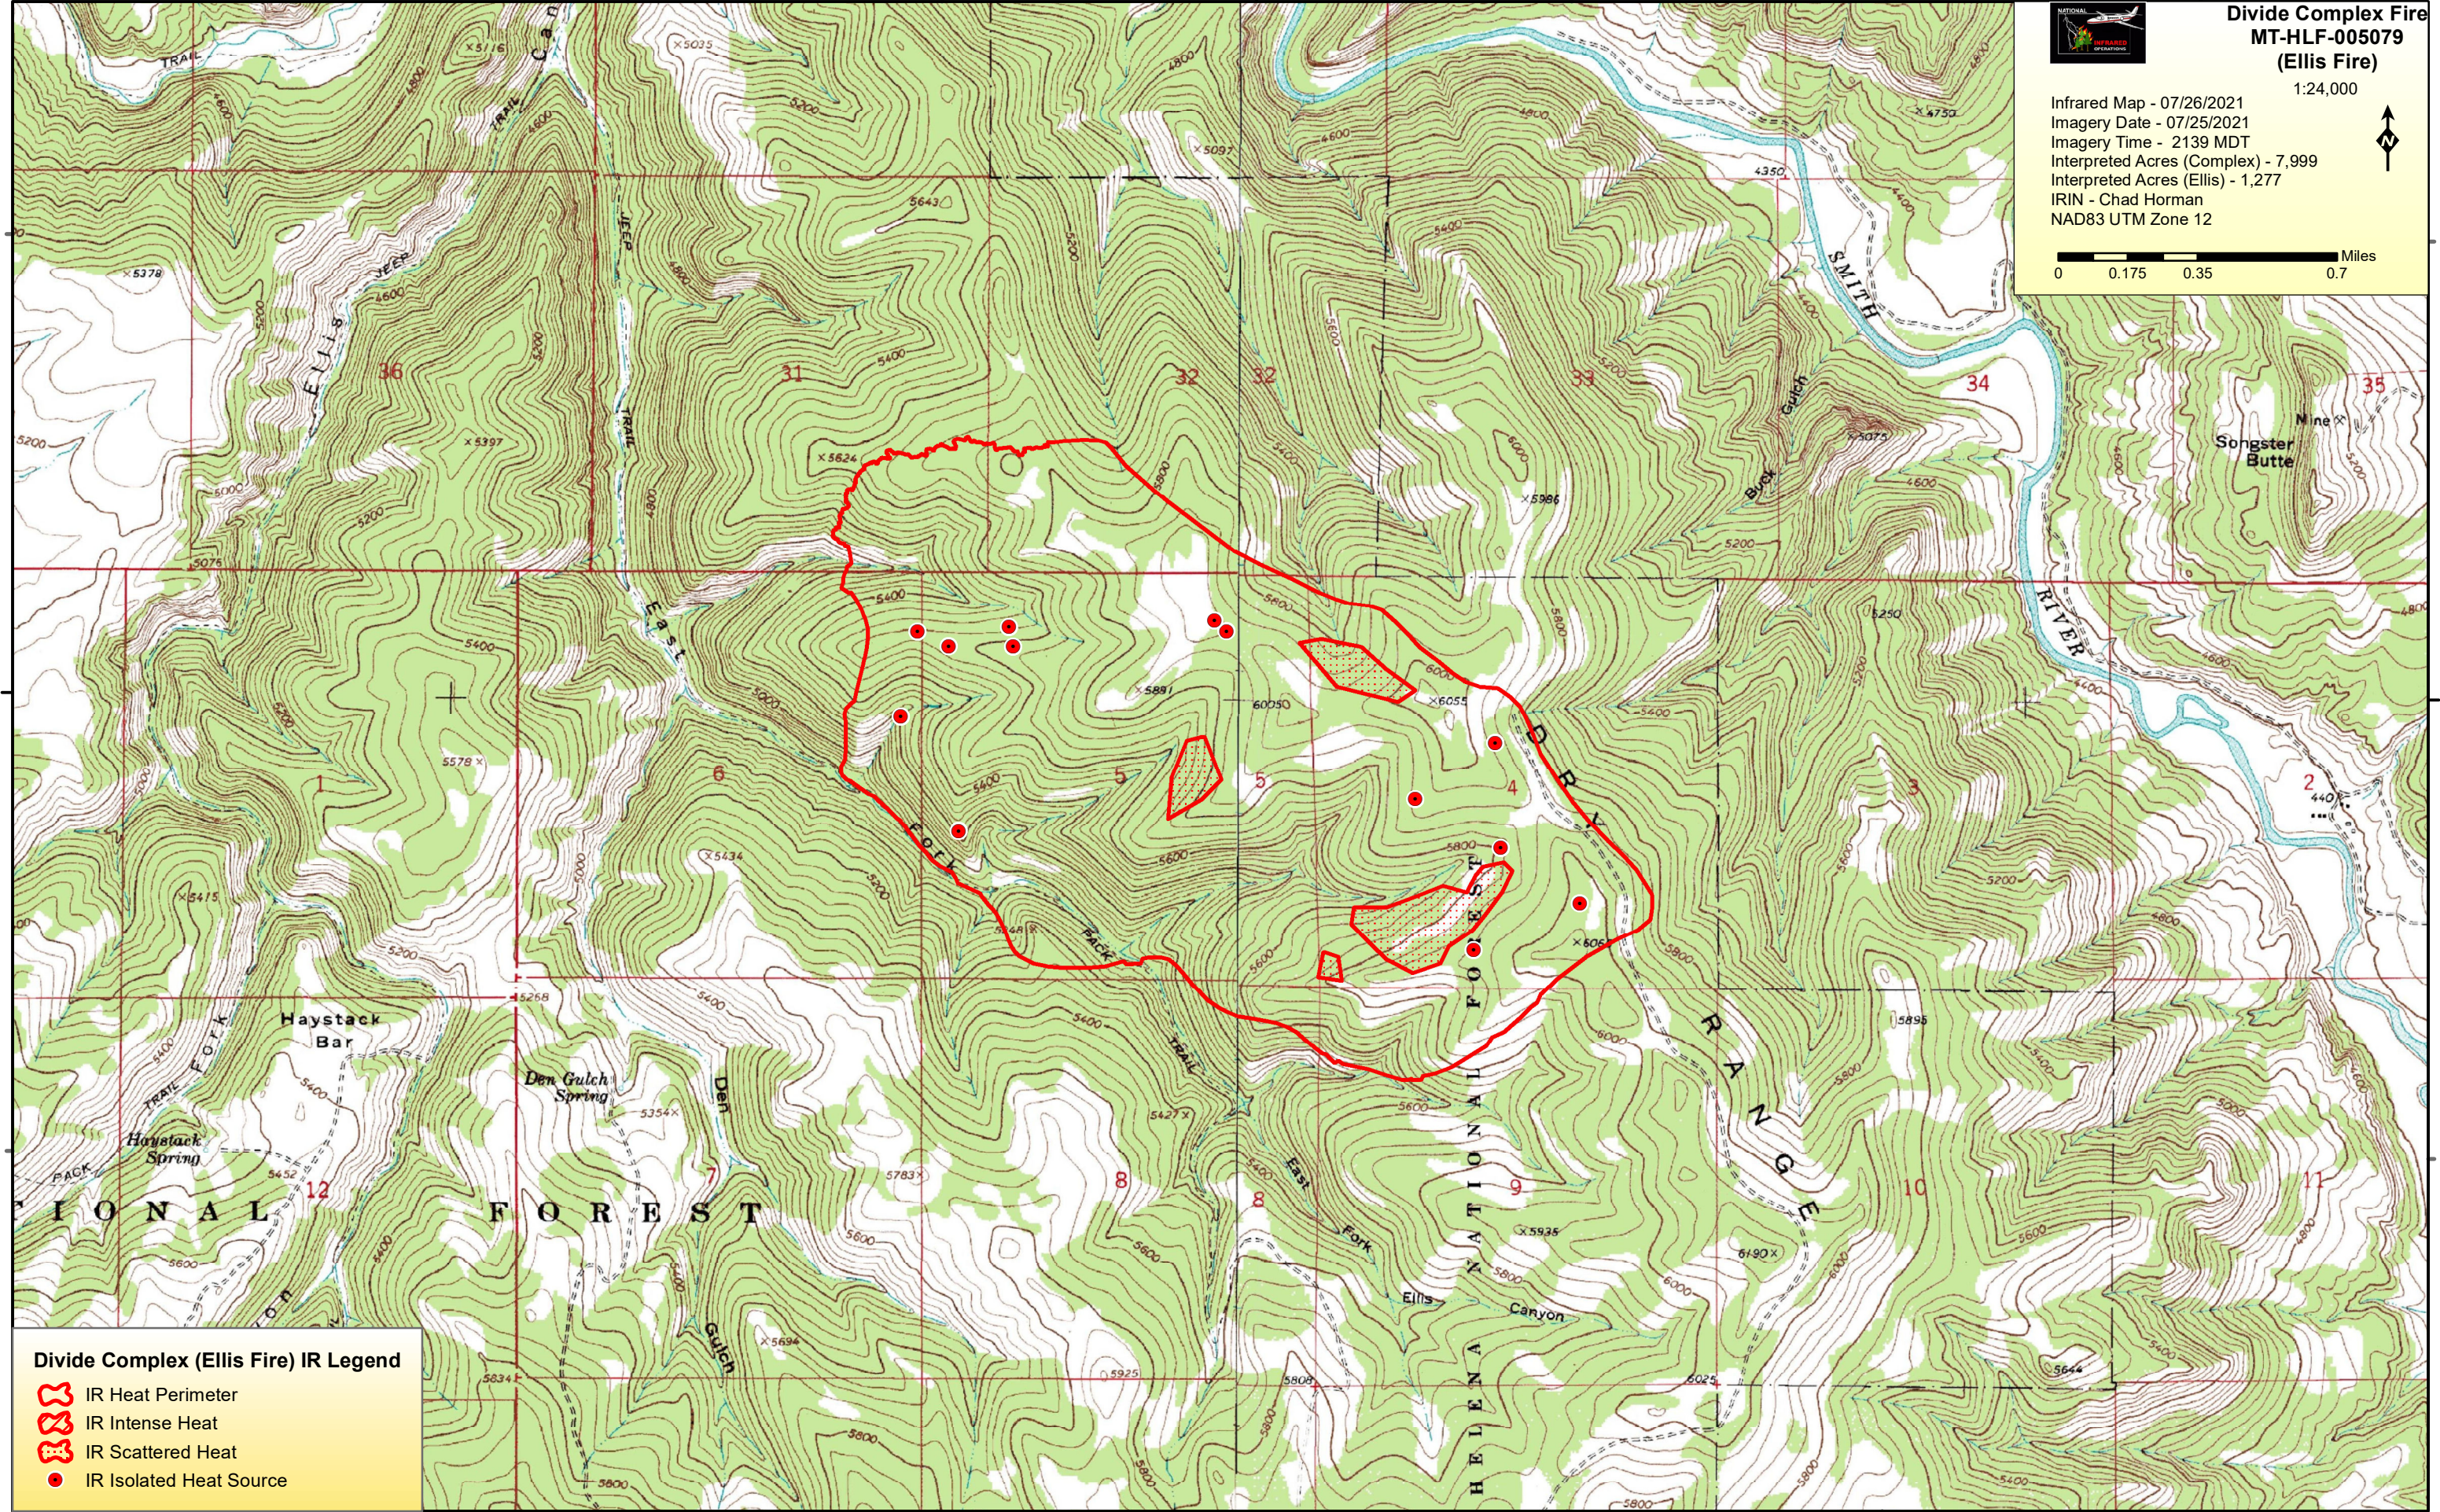

Divide Complex Fire MT-HLF-005079 (Ellis Fire)

1:24,000

Infrared Map - 07/26/2021
Imagery Date - 07/25/2021
Imagery Time - 2139 MDT
Interpreted Acres (Complex) - 7,999
Interpreted Acres (Ellis) - 1,277
IRIN - Chad Horman
NAD83 UTM Zone 12

Divide Complex (Ellis Fire) IR Legend

-  IR Heat Perimeter
-  IR Intense Heat
-  IR Scattered Heat
-  IR Isolated Heat Source