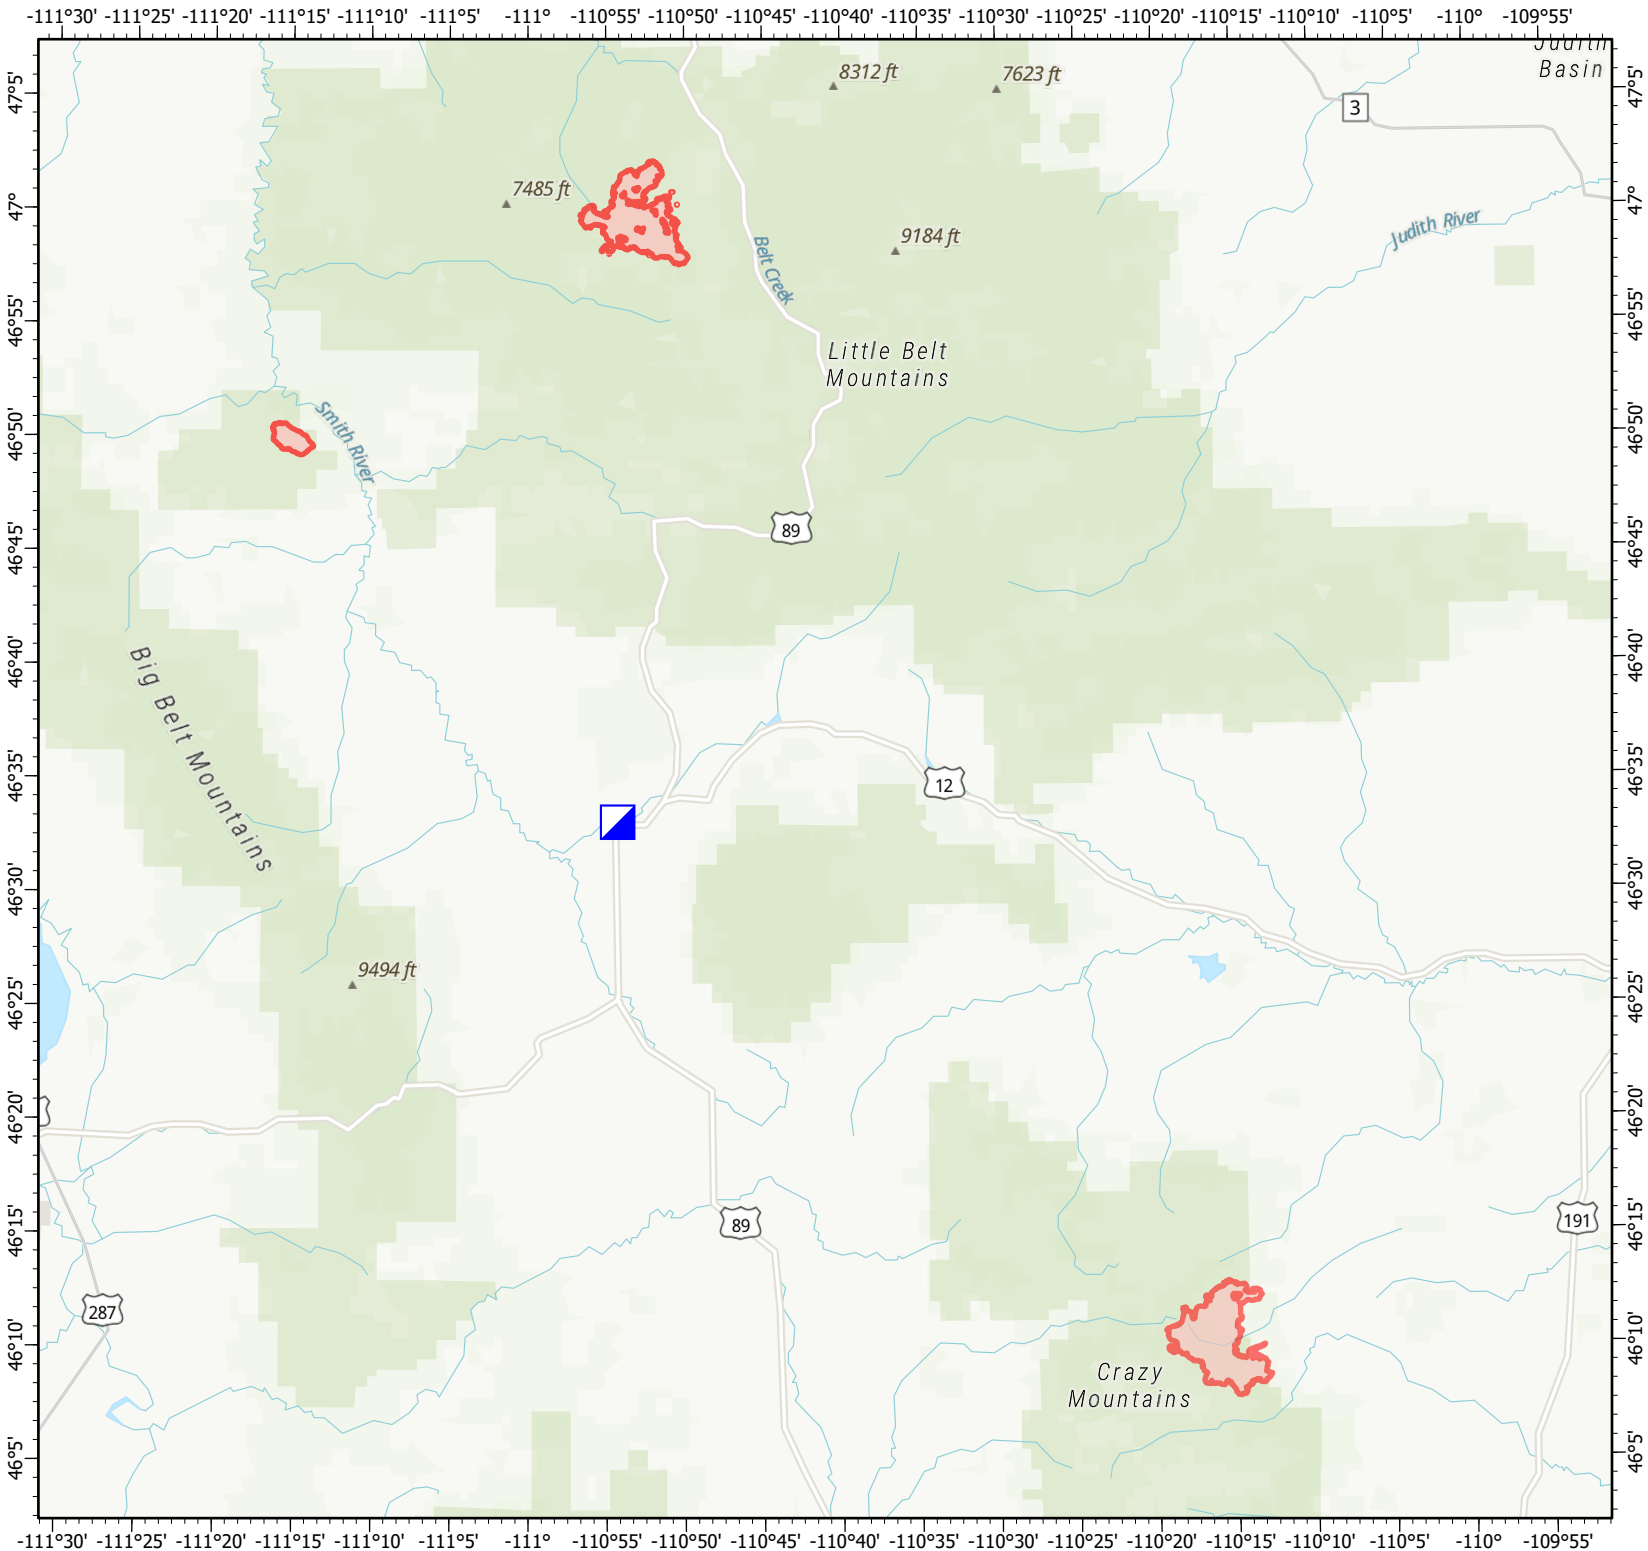

Divide Complex American Fork Fires

IAP Map

MT-HLF-5079

Approx. 19,036 GIS acres 7/26 @ 2115

Operational Shift:
7/28/2021

 Incident Command Post

 Wildfire Daily Fire Perimeter

Created by: SA Gold Team
Date Exported: 7/27/2021 5:56 PM