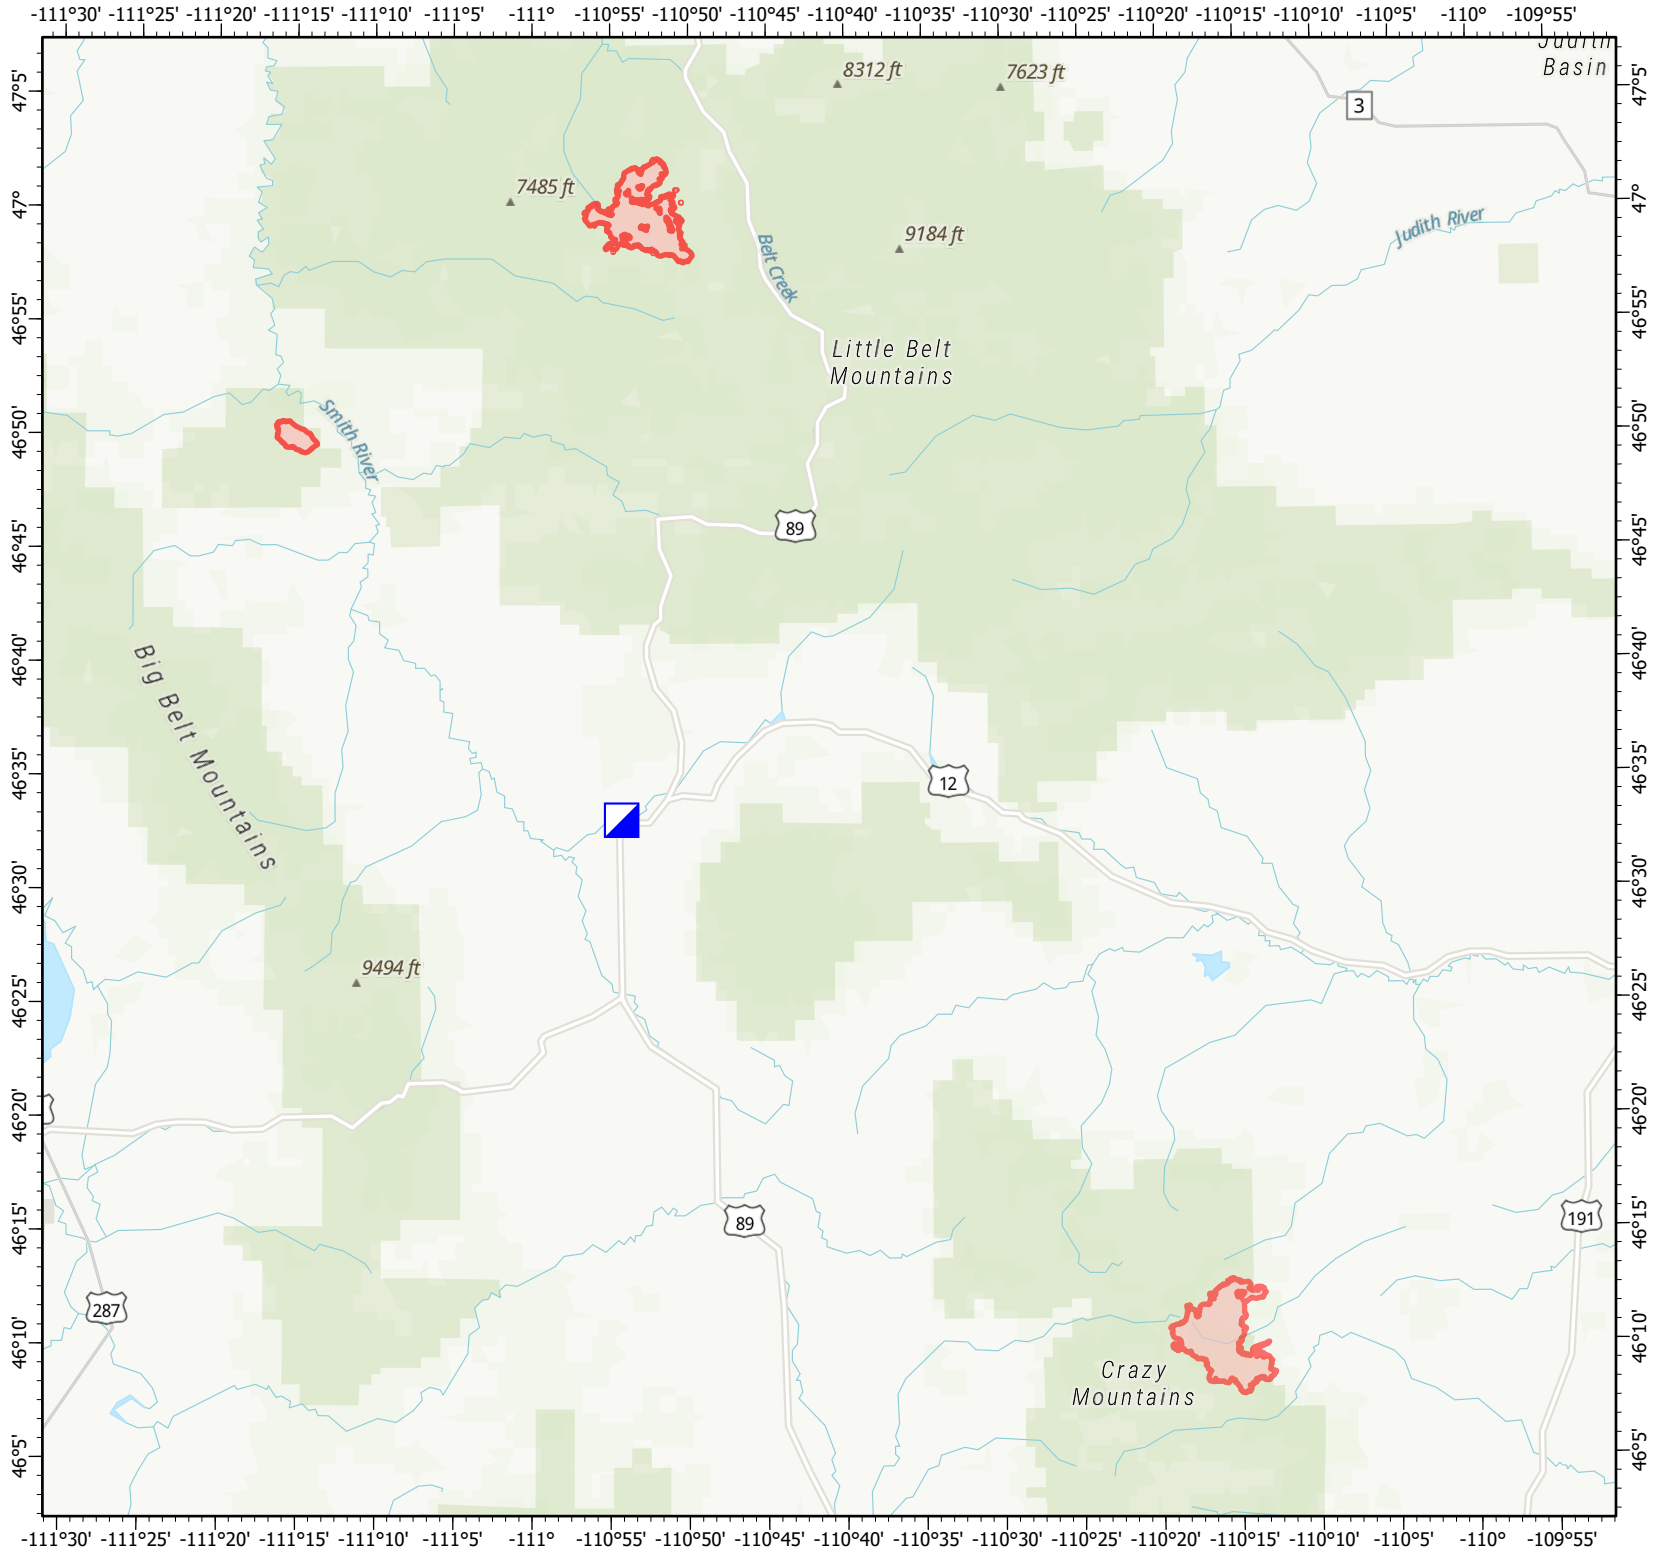

# Divide Complex American Fork Fires

## IAP Map

MT-HLF-5079  
MT-HLF-5087

Approx. 19,036 GIS acres 7/26 @ 2115

Operational Shift:  
7/29/2021

 Incident Command Post

 Wildfire Daily Fire Perimeter

Created by: SA Gold Team  
Date Exported: 7/28/2021 5:38 PM