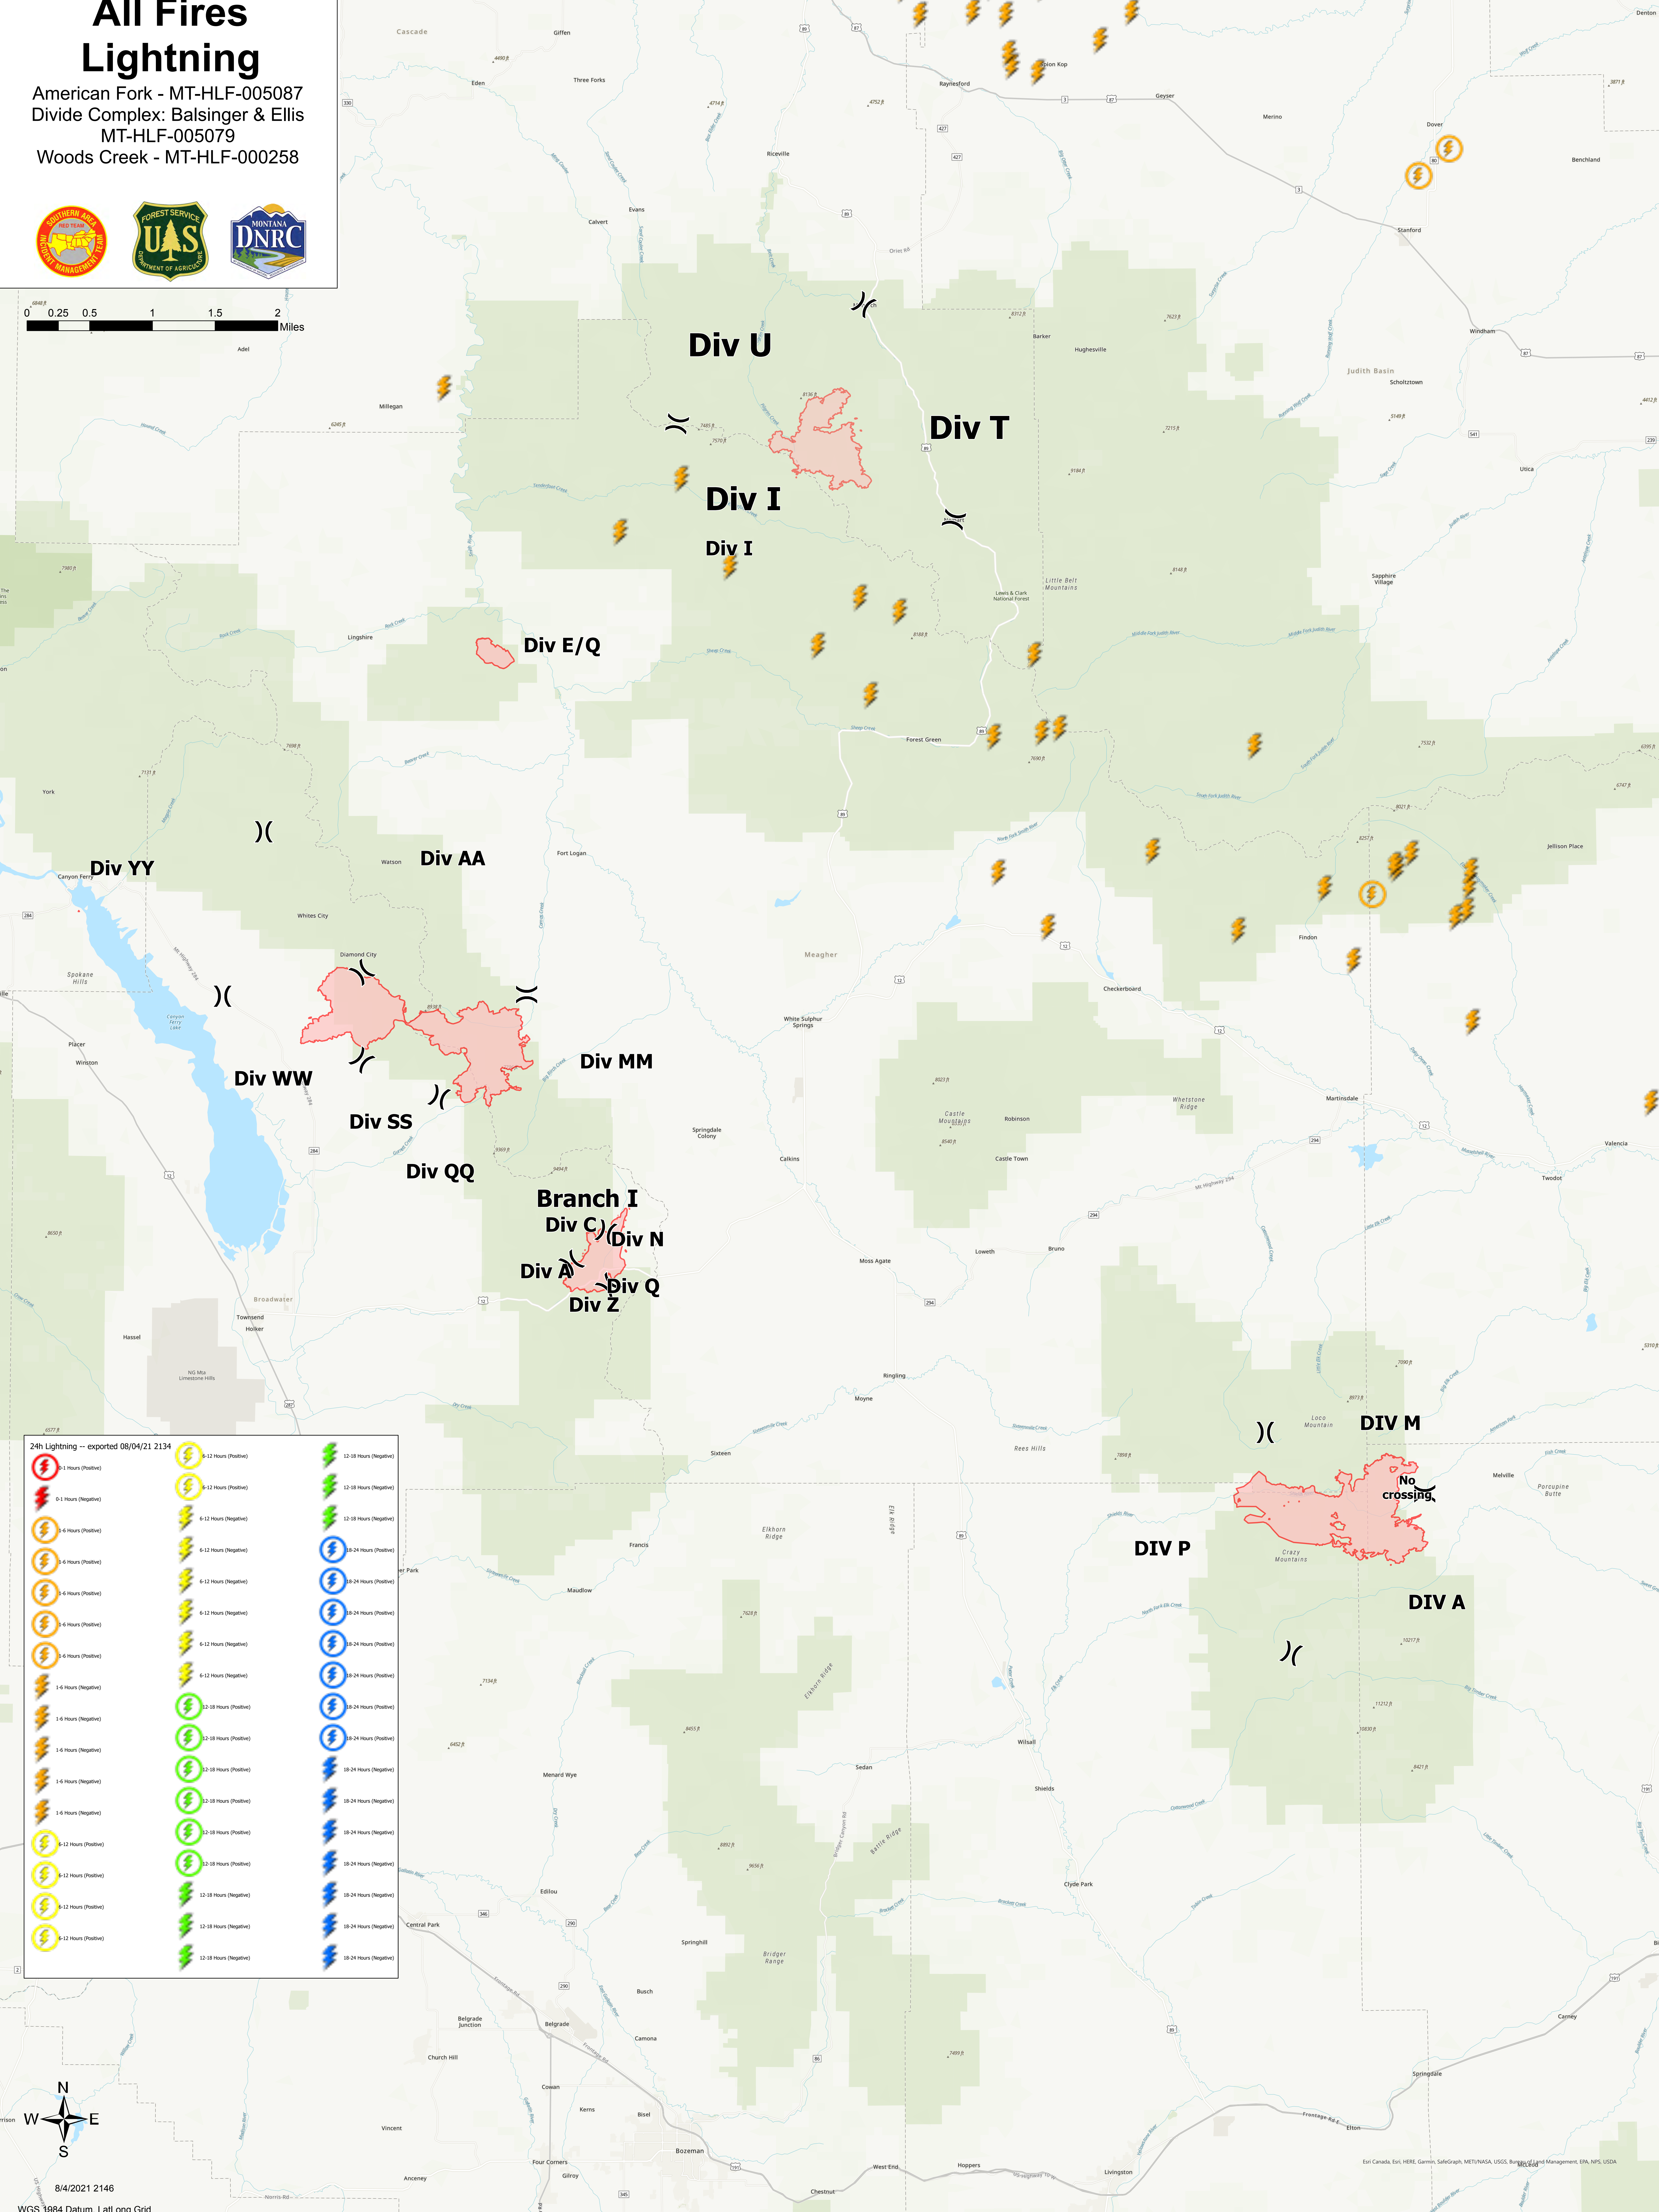

All Fires Lightning

American Fork - MT-HLF-005087
 Divide Complex: Balsinger & Ellis
 MT-HLF-005079
 Woods Creek - MT-HLF-000258

24h Lightning -- exported 08/04/21 2134

	0-1 Hours (Positive)		6-12 Hours (Positive)		12-18 Hours (Positive)
	0-1 Hours (Negative)		6-12 Hours (Negative)		12-18 Hours (Negative)
	1-6 Hours (Positive)		6-12 Hours (Positive)		18-24 Hours (Positive)
	1-6 Hours (Negative)		6-12 Hours (Negative)		18-24 Hours (Negative)
	6-12 Hours (Positive)		12-18 Hours (Positive)		18-24 Hours (Positive)
	6-12 Hours (Negative)		12-18 Hours (Negative)		18-24 Hours (Negative)
	6-12 Hours (Positive)		12-18 Hours (Positive)		18-24 Hours (Positive)
	6-12 Hours (Negative)		12-18 Hours (Negative)		18-24 Hours (Negative)
	6-12 Hours (Positive)		12-18 Hours (Positive)		18-24 Hours (Positive)
	6-12 Hours (Negative)		12-18 Hours (Negative)		18-24 Hours (Negative)
	6-12 Hours (Positive)		12-18 Hours (Positive)		18-24 Hours (Positive)
	6-12 Hours (Negative)		12-18 Hours (Negative)		18-24 Hours (Negative)
	6-12 Hours (Positive)		12-18 Hours (Positive)		18-24 Hours (Positive)
	6-12 Hours (Negative)		12-18 Hours (Negative)		18-24 Hours (Negative)

Eri Canada, Eri, HIRE, Gamis, SafeGraph, MET/NASA, USGS, Bureau of Land Management, EPA, NPS, USDA