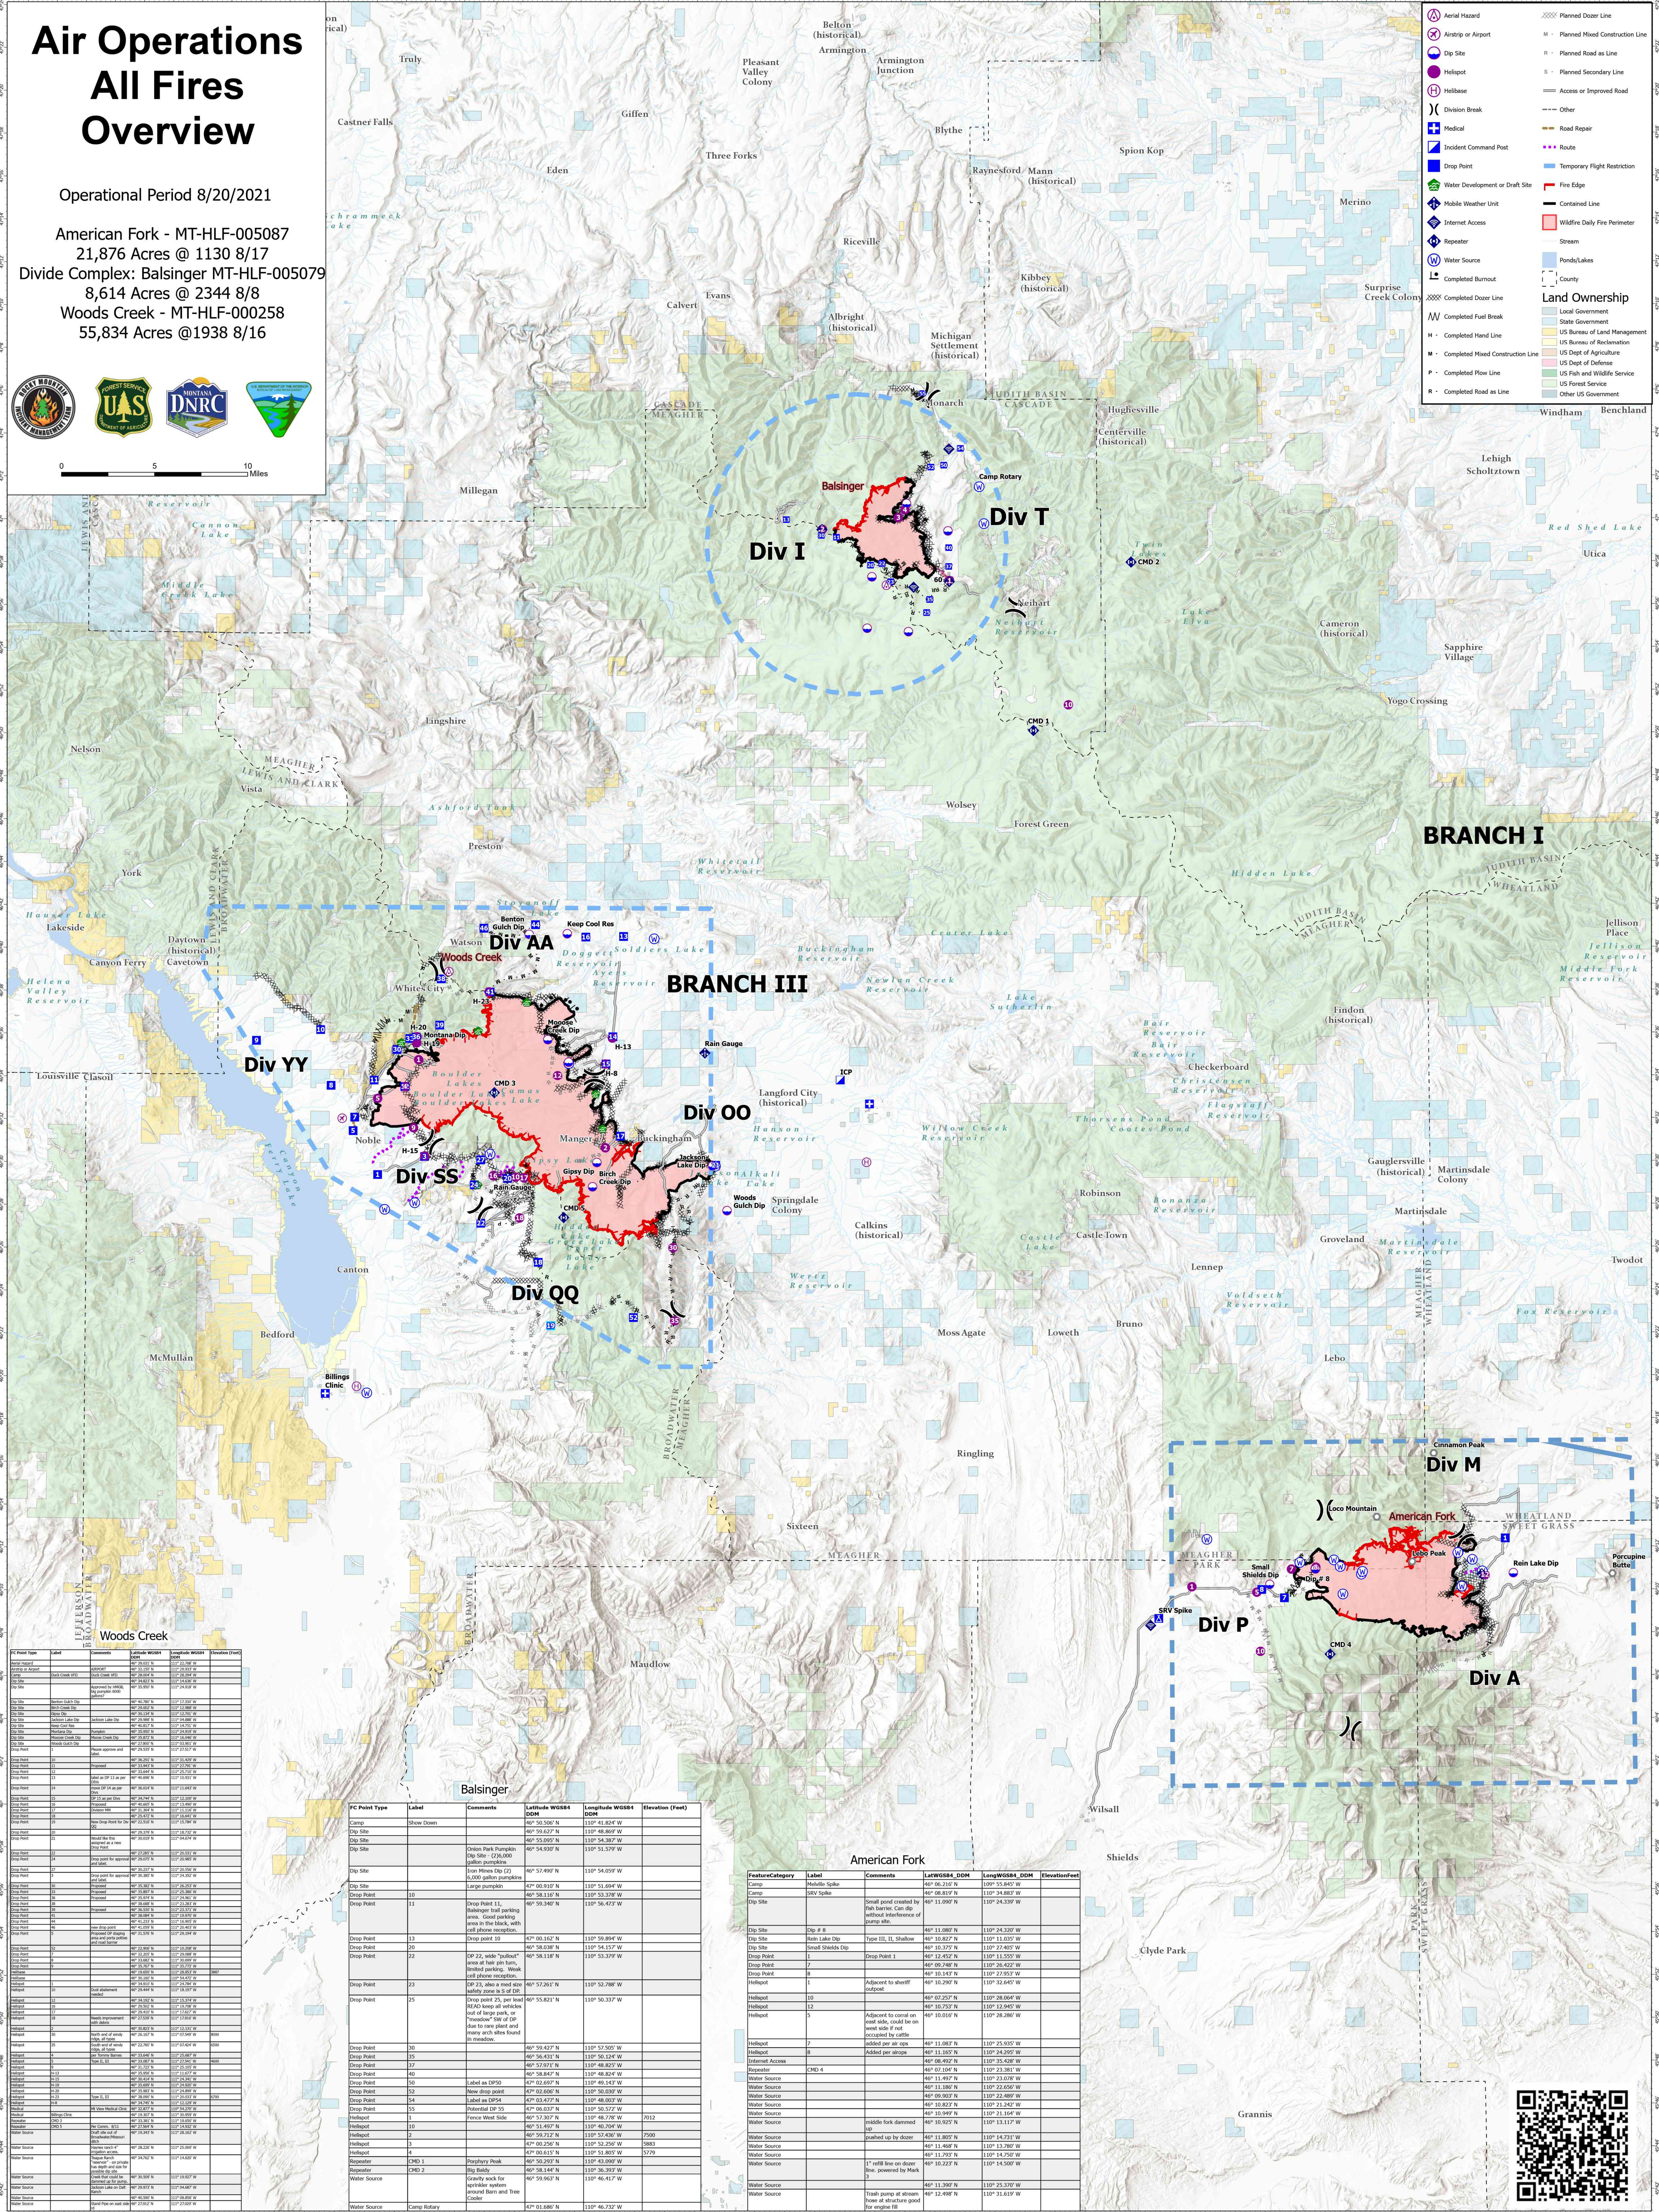

Air Operations All Fires Overview

Operational Period 8/20/2021

American Fork - MT-HLF-005087
21,876 Acres @ 1130 8/17
Divide Complex: Balsinger MT-HLF-005079
8,614 Acres @ 2344 8/8
Woods Creek - MT-HLF-000258
55,834 Acres @ 1938 8/16

0 5 10 Miles