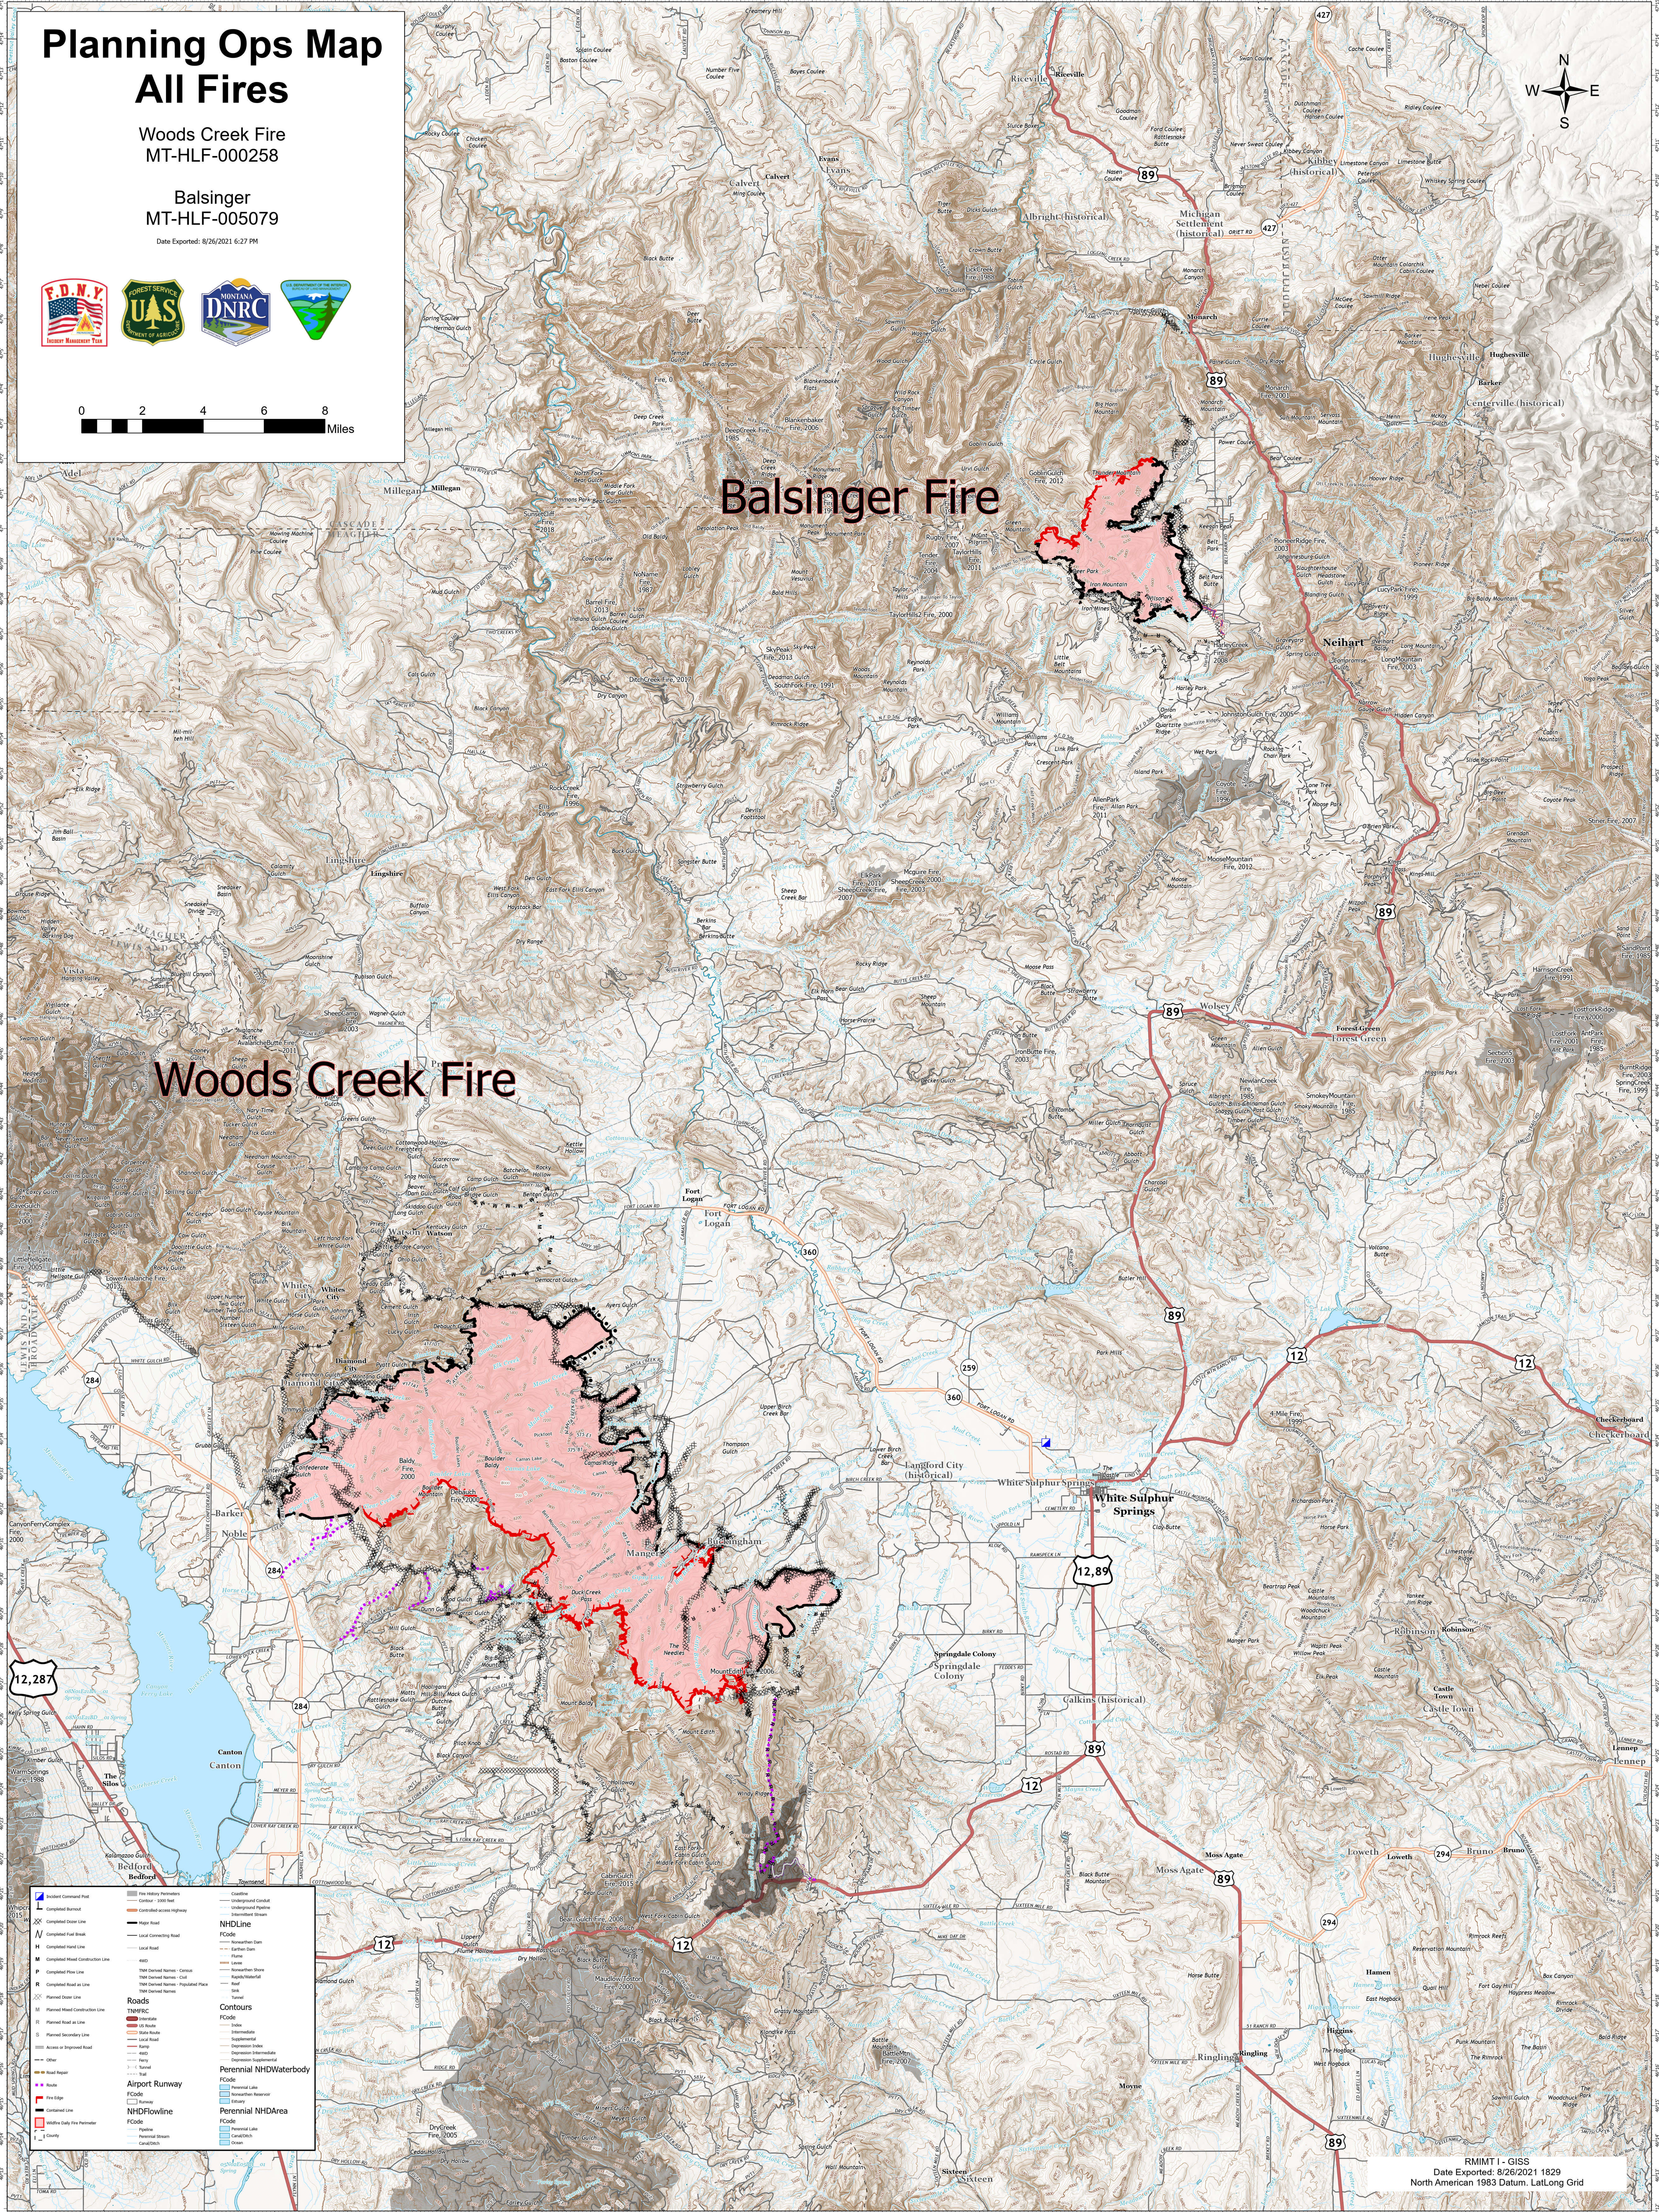

Planning Ops Map

All Fires

Woods Creek Fire
MT-HLF-000258

Balsinger
MT-HLF-005079

Date Exported: 8/26/2021 6:27 PM

Balsinger Fire

Woods Creek Fire

Perennial Contour Line	Fire History Perimeter	Contour - 1000 feet	Underground Conduit
Contour - 500 feet	Fire History Perimeter	Contour - 1000 feet	Underwater Pipeline
Contour - 500 feet	Fire History Perimeter	Contour - 1000 feet	Intersecting Stream
Contour - 500 feet	Fire History Perimeter	Contour - 1000 feet	Intersecting Stream
Contour - 500 feet	Fire History Perimeter	Contour - 1000 feet	Intersecting Stream