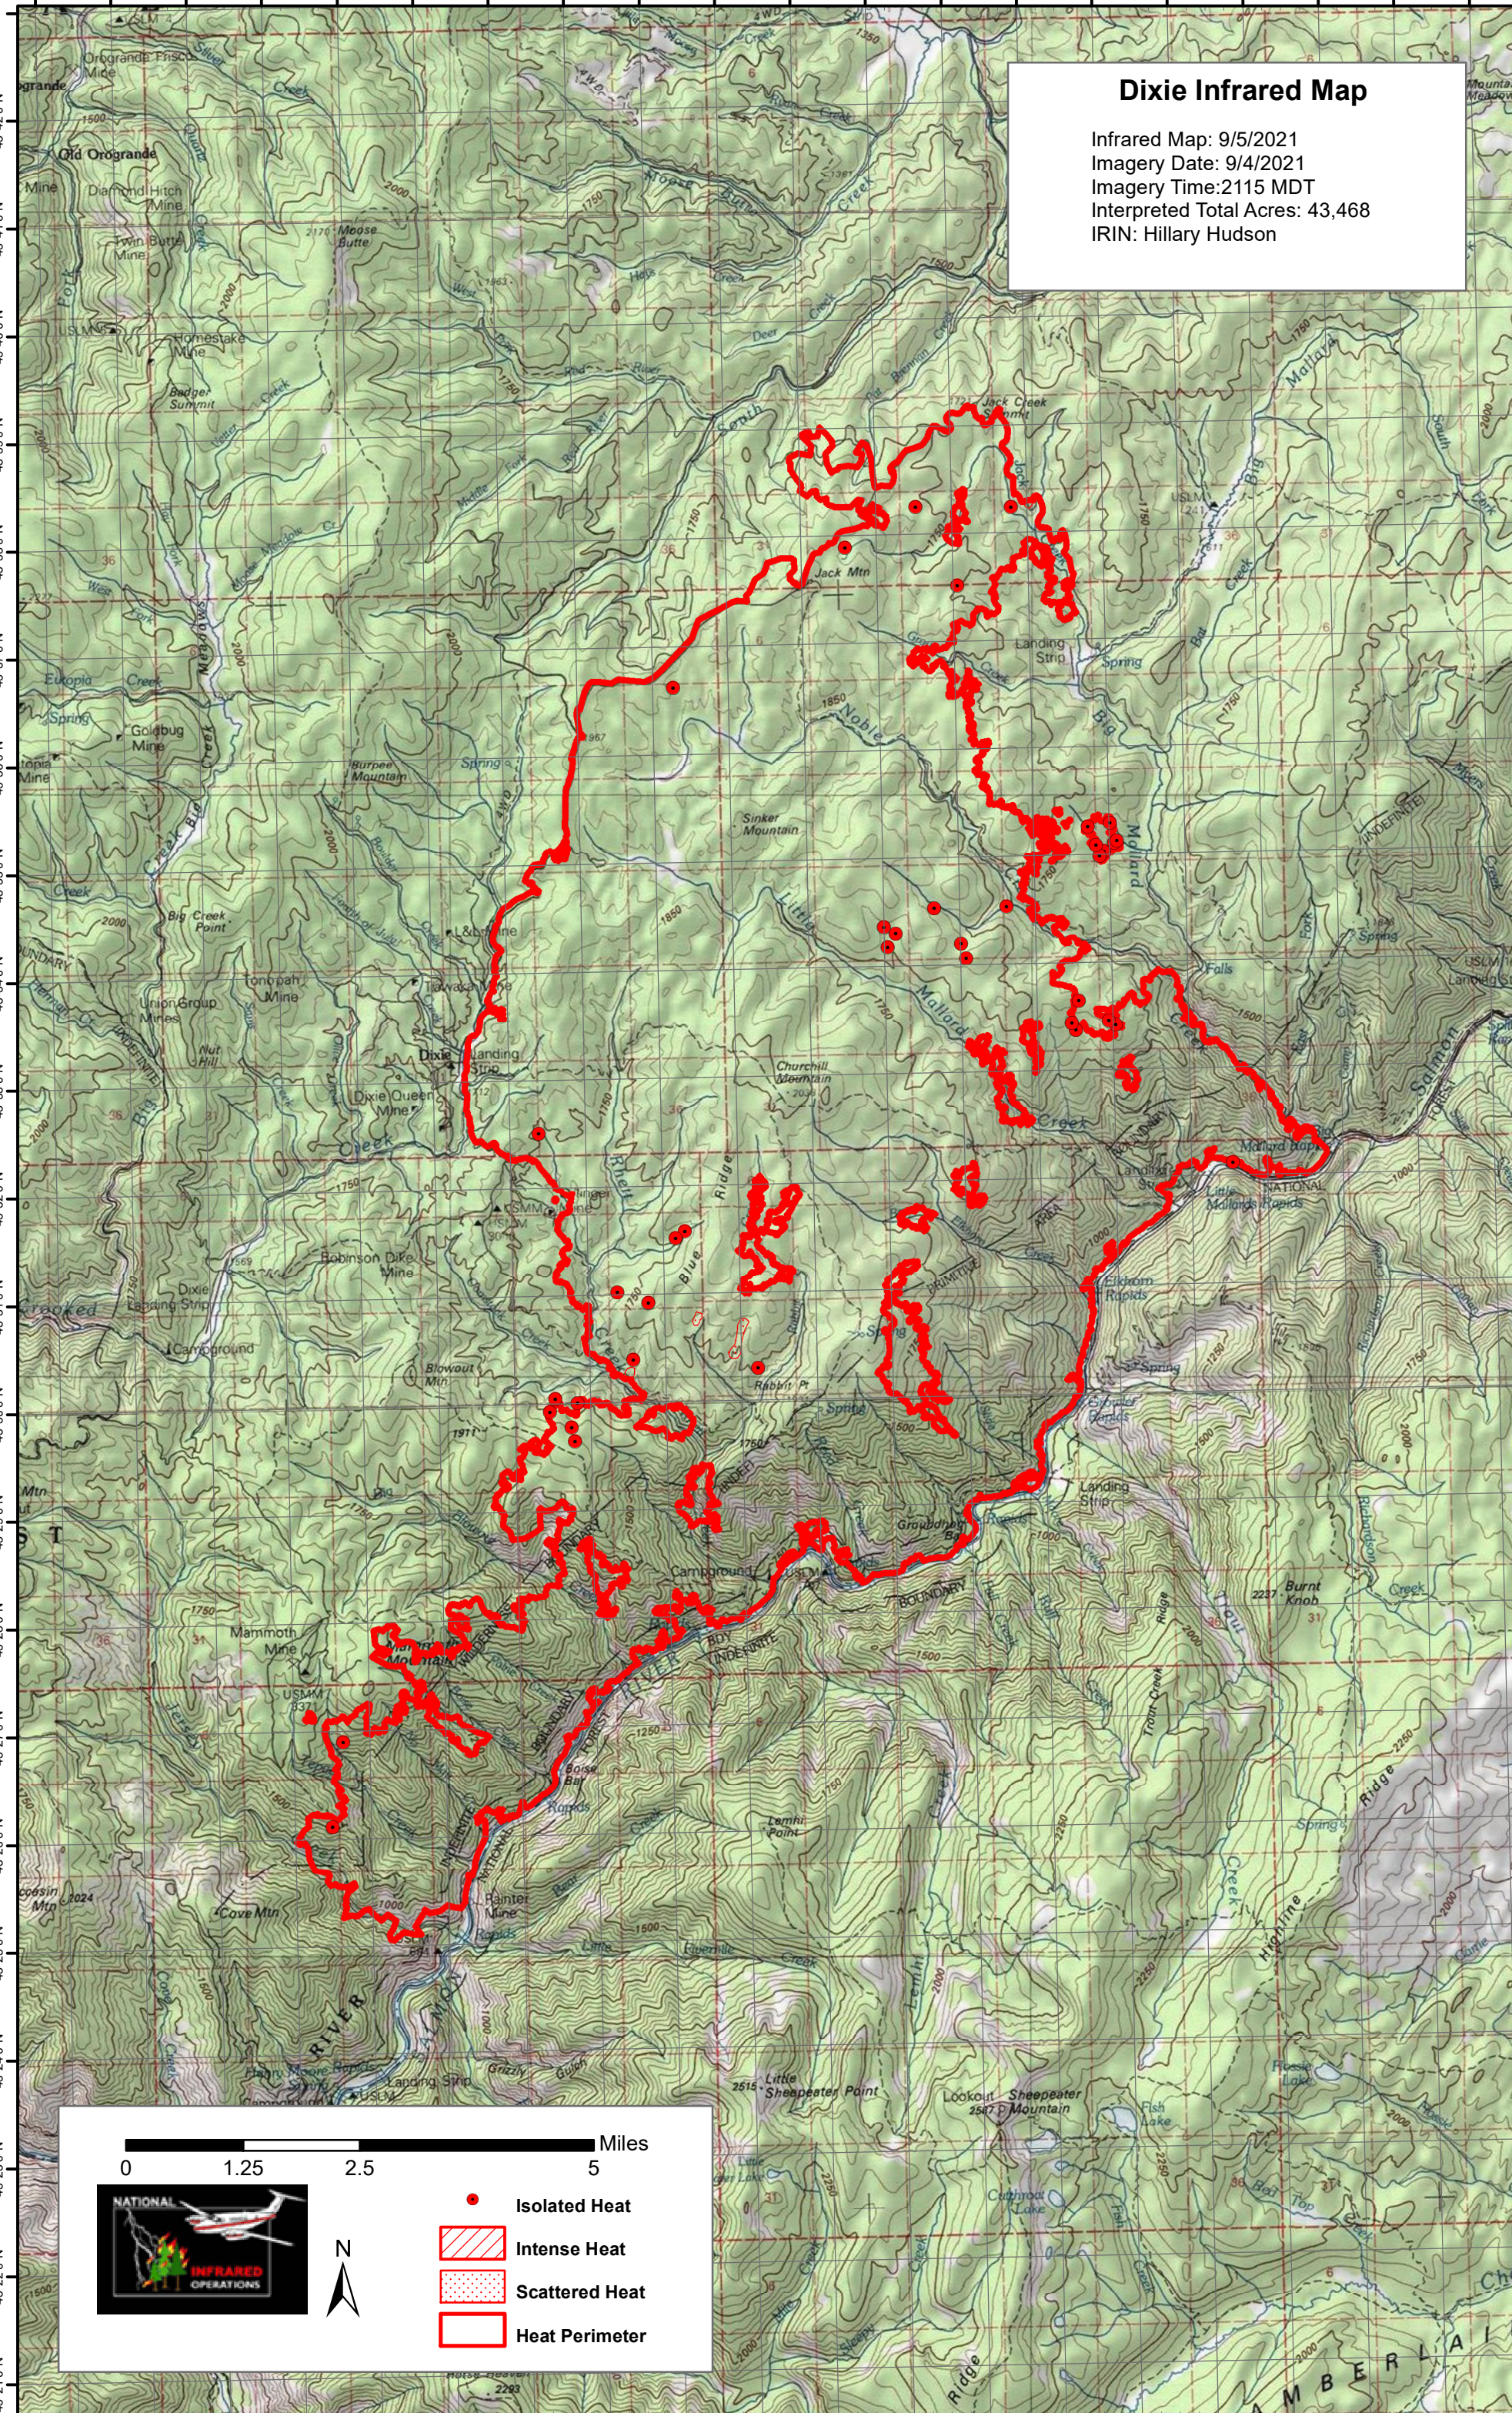

115°33'0"W 115°32'0"W 115°31'0"W 115°30'0"W 115°29'0"W 115°28'0"W 115°27'0"W 115°26'0"W 115°25'0"W 115°24'0"W 115°23'0"W 115°22'0"W 115°21'0"W 115°20'0"W 115°19'0"W 115°18'0"W 115°17'0"W 115°16'0"W 115°15'0"W 115°14'0"W

Dixie Infrared Map
Infrared Map: 9/5/2021
Imagery Date: 9/4/2021
Imagery Time: 2115 MDT
Interpreted Total Acres: 43,468
IRIN: Hillary Hudson

0 1.25 2.5 5 Miles

Isolated Heat (Red dot)

Intense Heat (Red hatched box)

Scattered Heat (Red dotted box)

Heat Perimeter (Red outline)

115°33'0"W 115°32'0"W 115°31'0"W 115°30'0"W 115°29'0"W 115°28'0"W 115°27'0"W 115°26'0"W 115°25'0"W 115°24'0"W 115°23'0"W 115°22'0"W 115°21'0"W 115°20'0"W 115°19'0"W 115°18'0"W 115°17'0"W 115°16'0"W 115°15'0"W