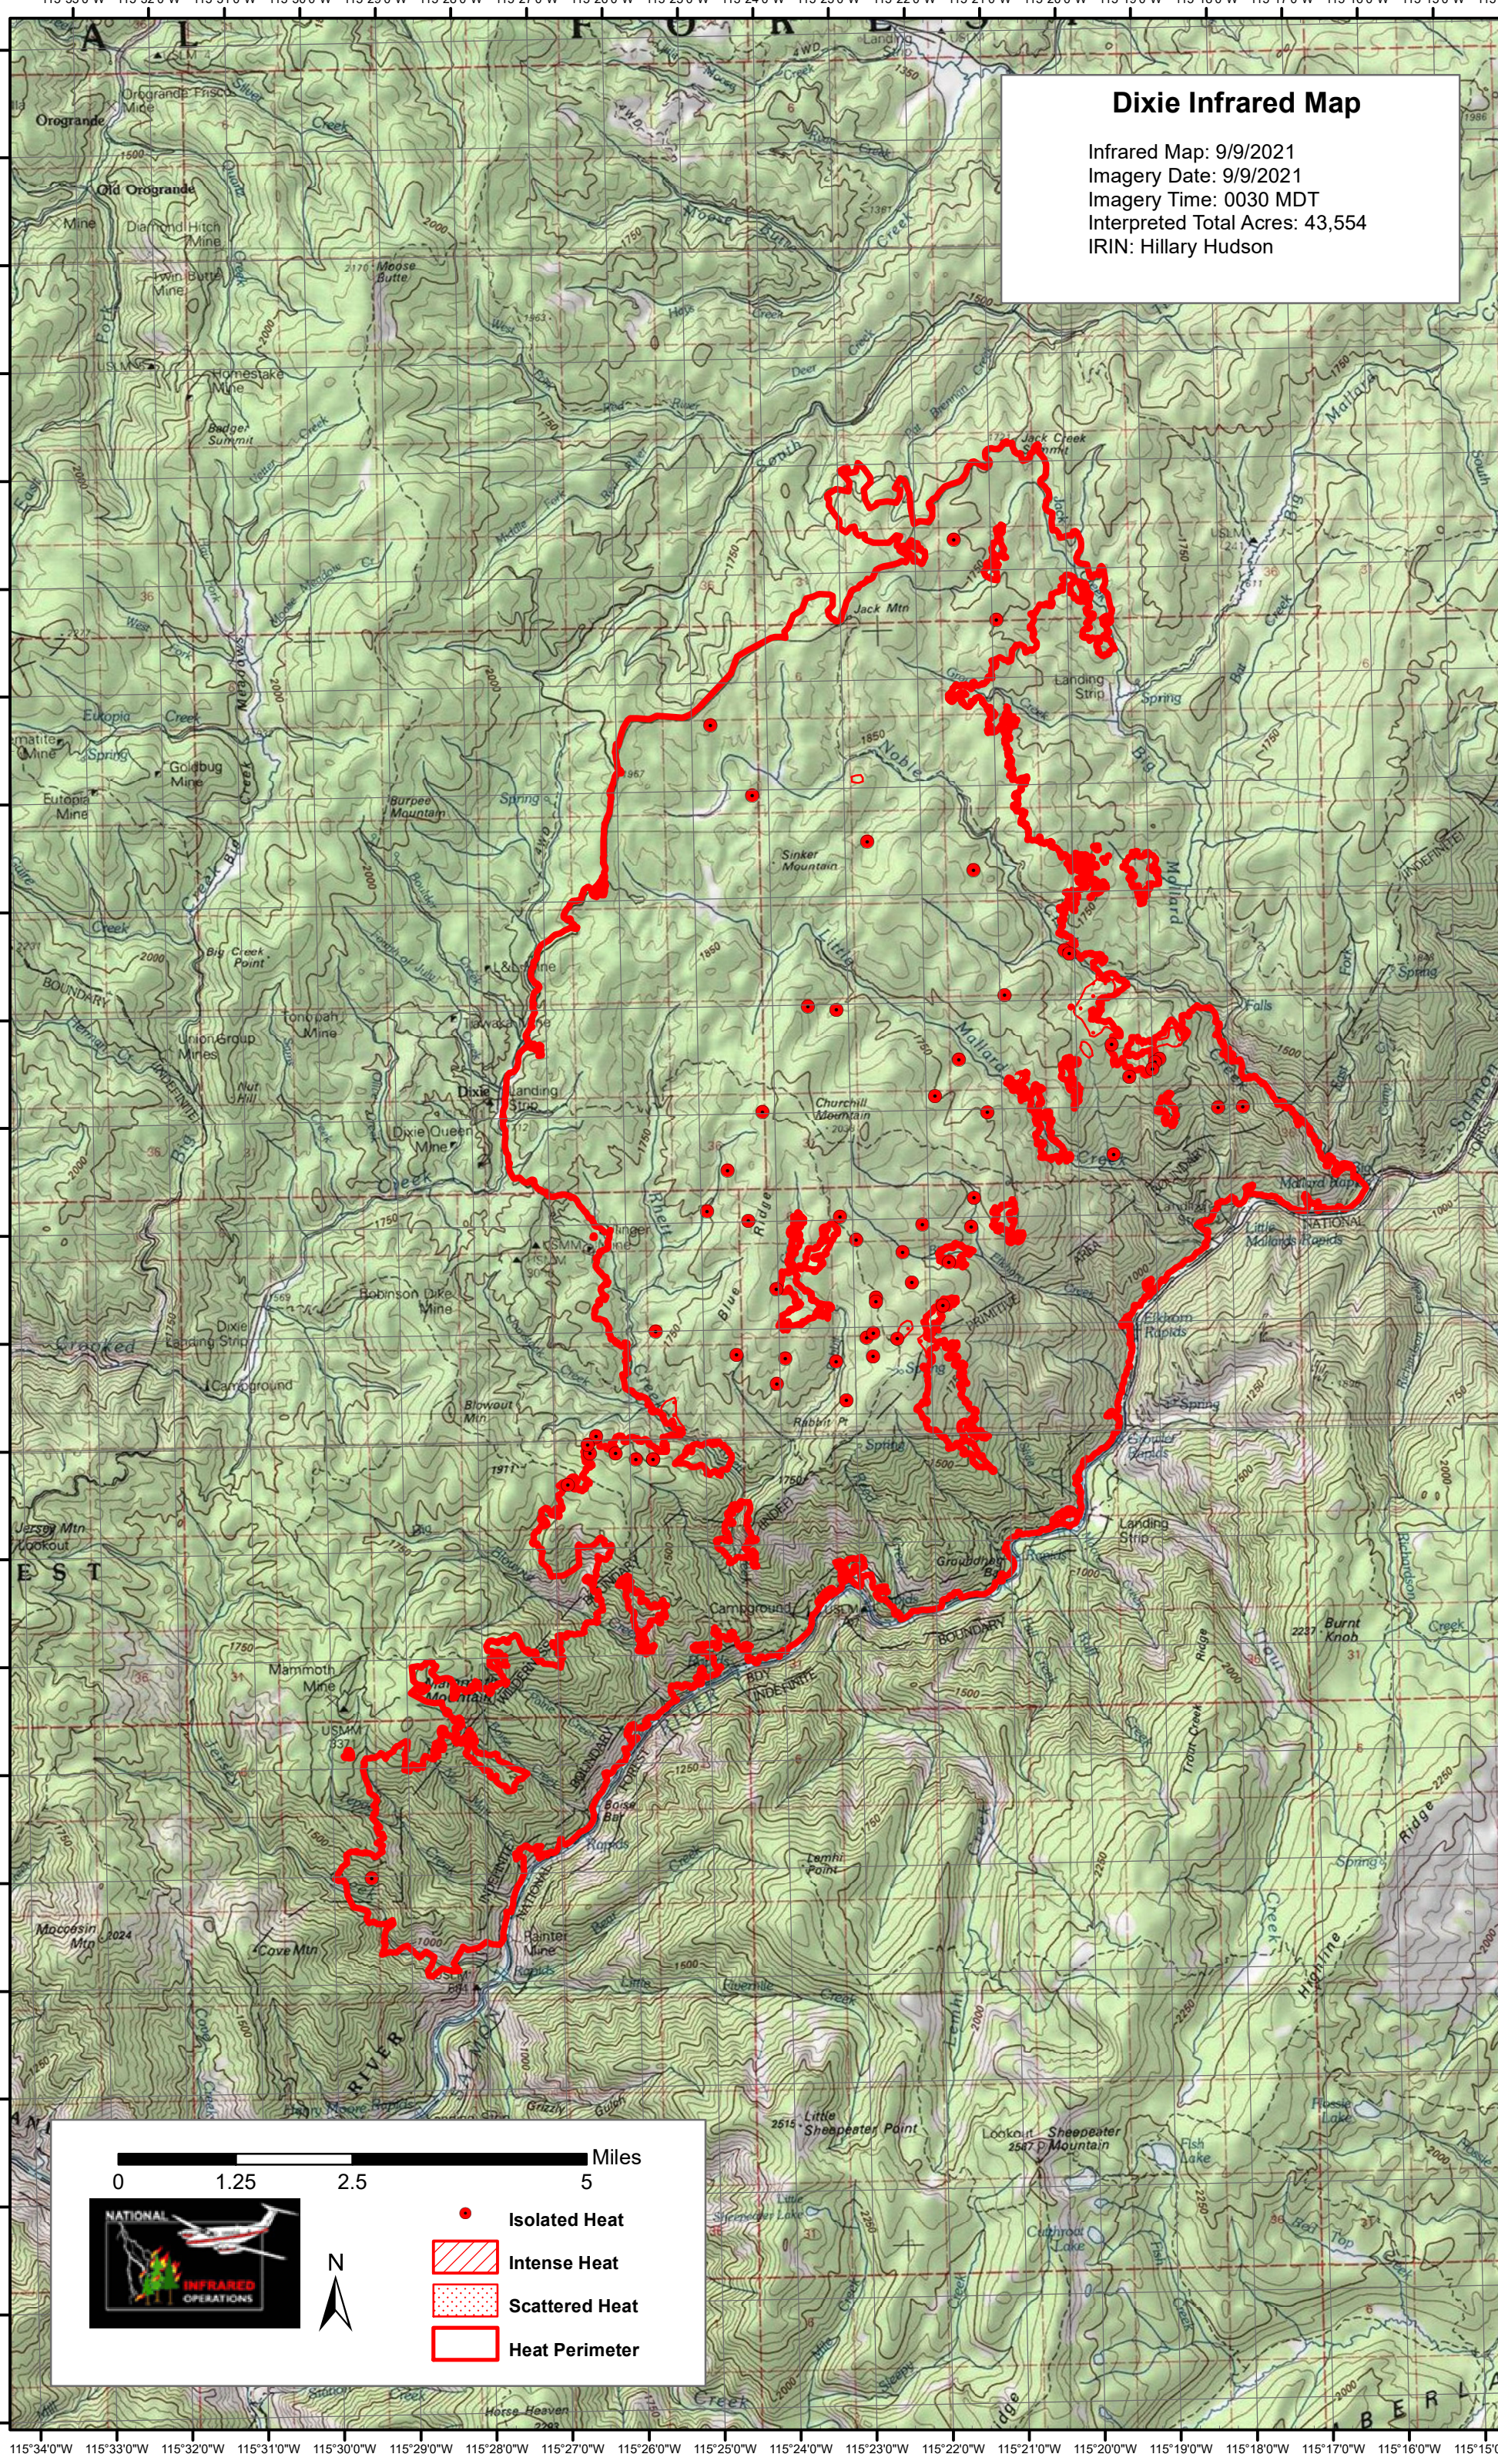

Dixie Infrared Map

Infrared Map: 9/9/2021
 Imagery Date: 9/9/2021
 Imagery Time: 0030 MDT
 Interpreted Total Acres: 43,554
 IRIN: Hillary Hudson

- Isolated Heat
- Intense Heat
- Scattered Heat
- Heat Perimeter