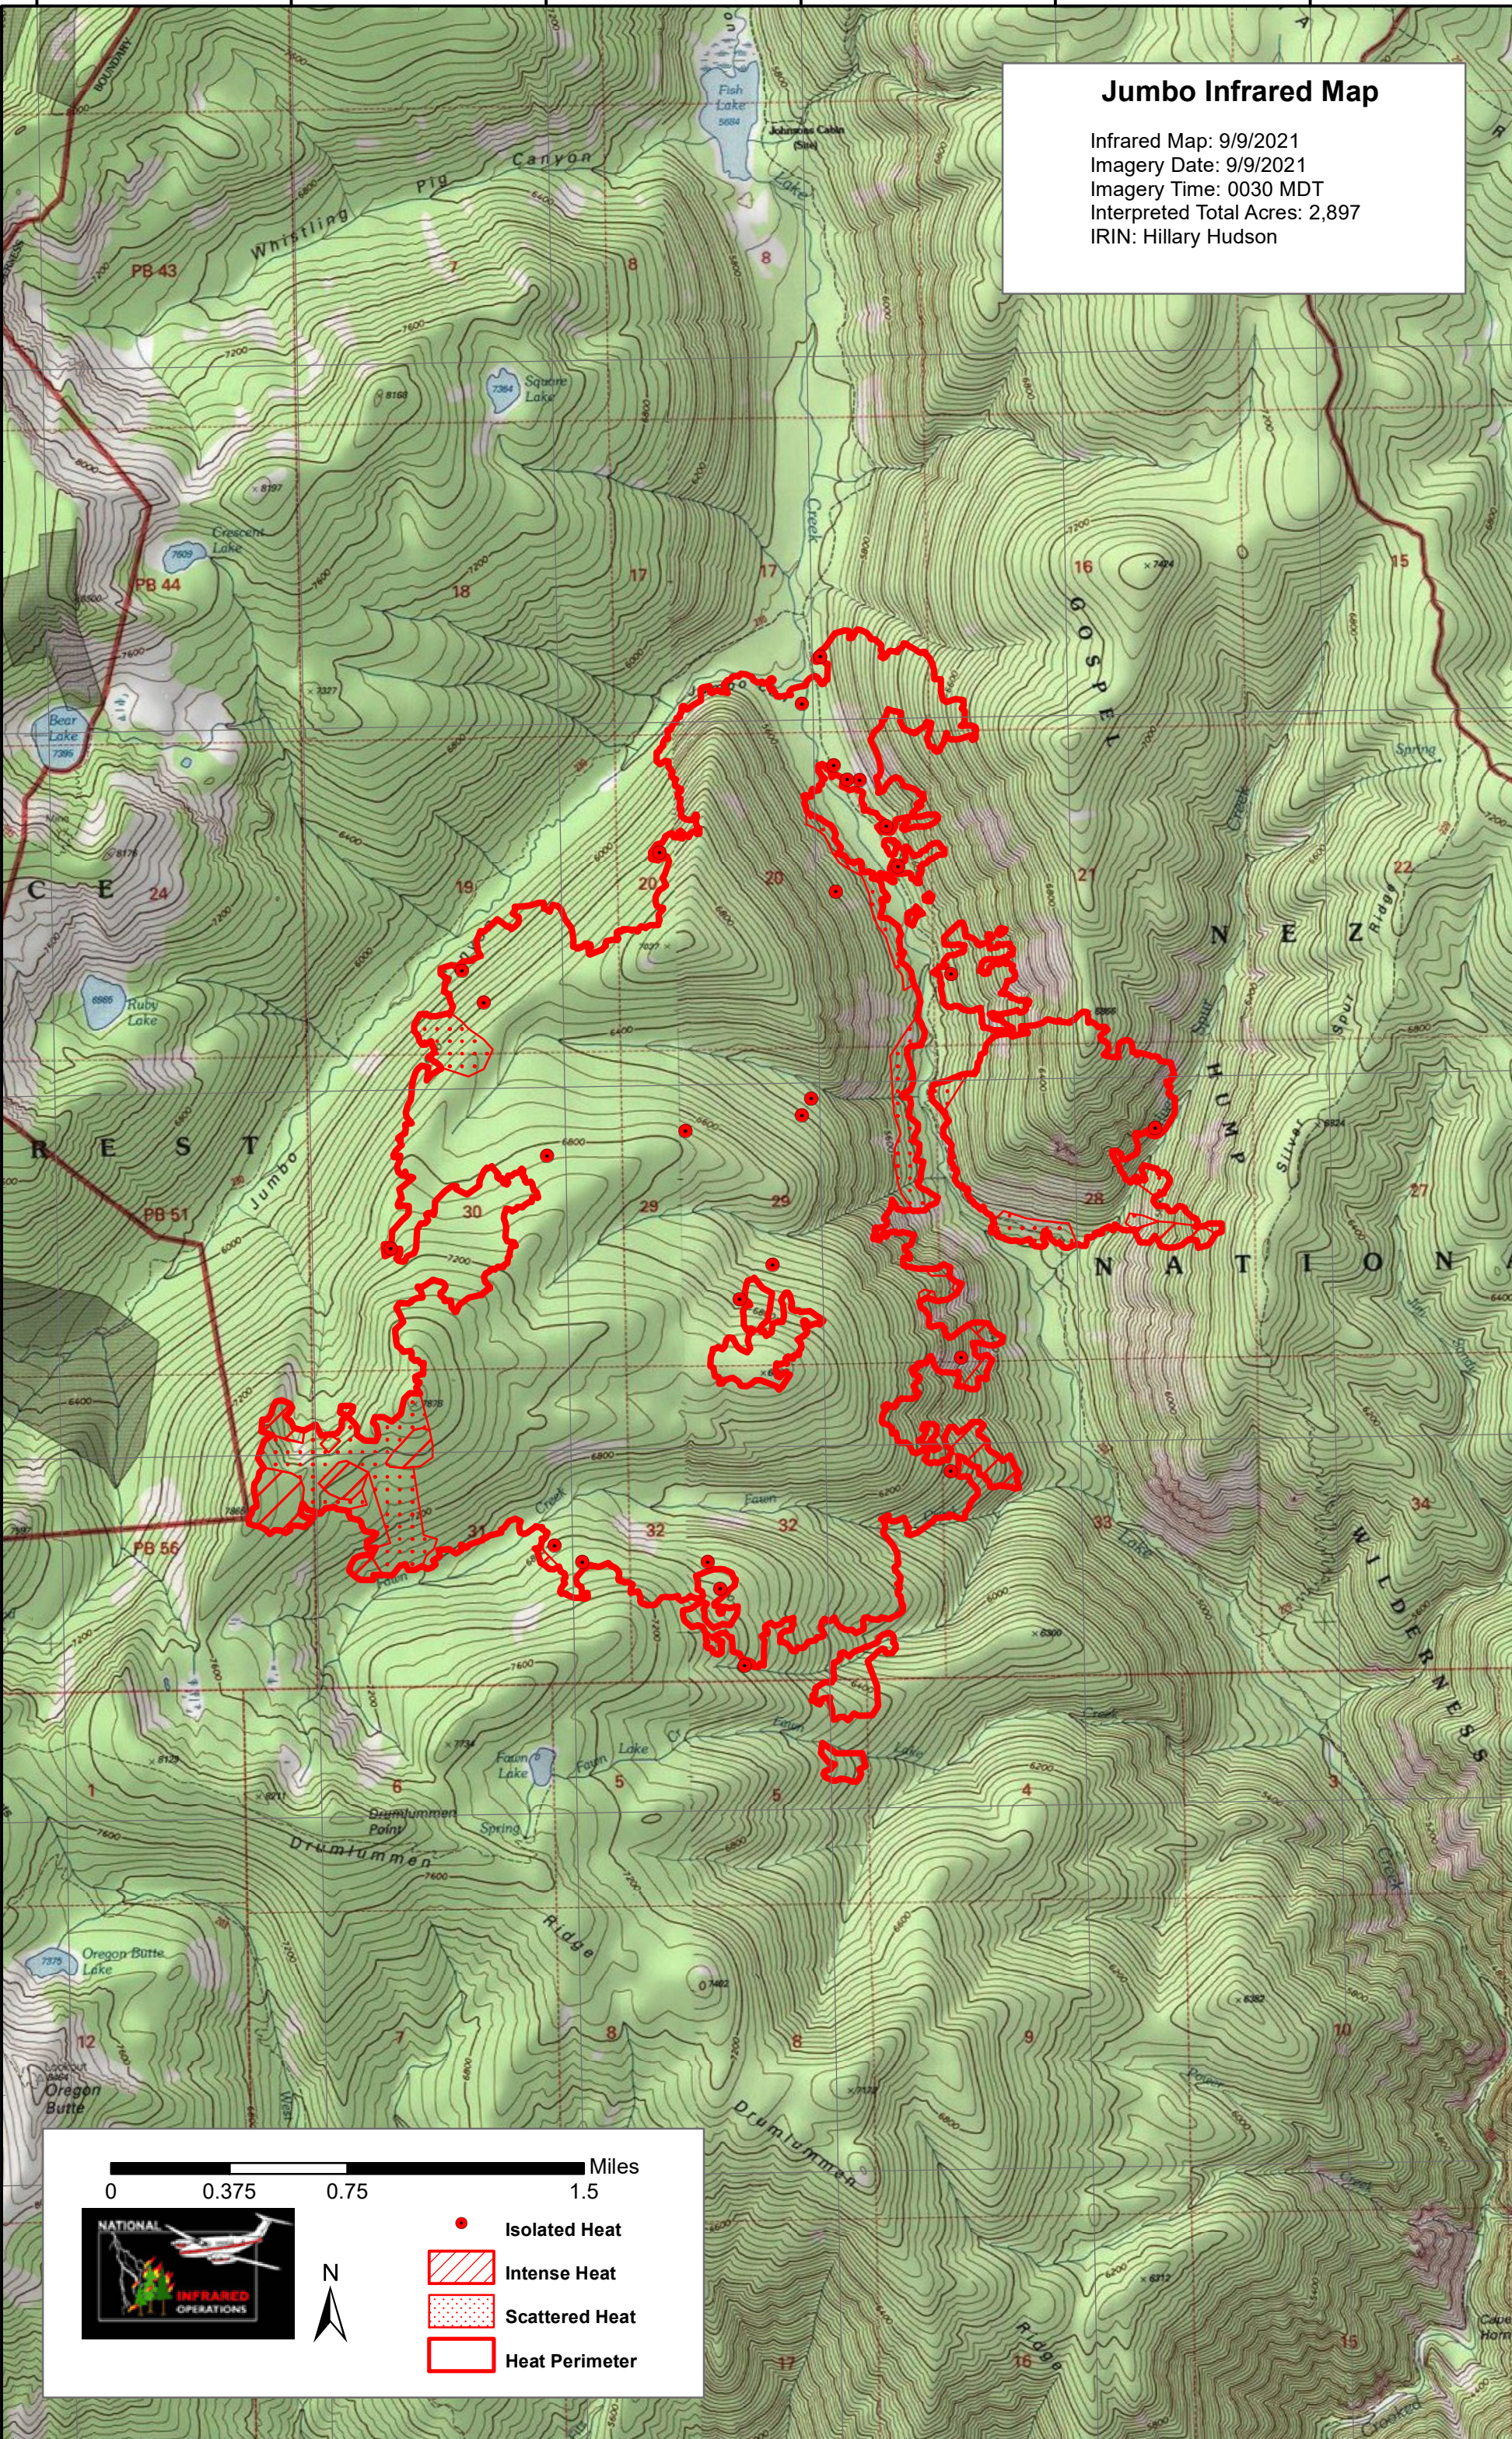

Jumbo Infrared Map
 Infrared Map: 9/9/2021
 Imagery Date: 9/9/2021
 Imagery Time: 0030 MDT
 Interpreted Total Acres: 2,897
 IRIN: Hillary Hudson

0 0.375 0.75 1.5 Miles

Isolated Heat (Red dot)
Intense Heat (Red hatched box)
Scattered Heat (Red dotted box)
Heat Perimeter (Red outline box)

N

45°37'0"N
45°36'0"N
45°35'0"N
45°34'0"N
45°33'0"N
45°32'0"N
45°31'0"N

115°40'0"W
115°39'0"W
115°38'0"W
115°37'0"W
115°36'0"W
115°35'0"W