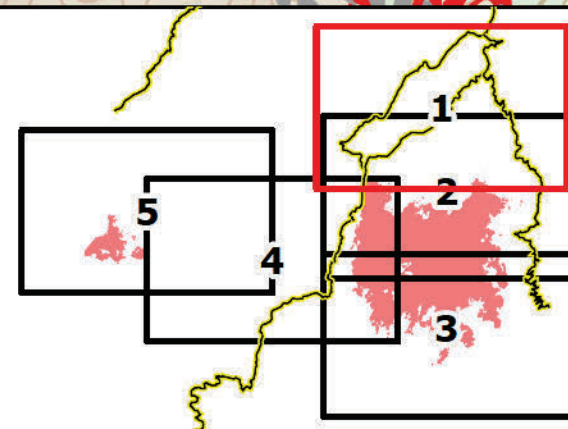

Operations
 Page 1 of 5
 July 11 Day Shift
 Dixie IDNCF-000448
 Jumbo IDNCF-000463

IR Perimeters as of
 July 9 @ 2123hrs
 Dixie : 13,873 acres
 Jumbo: 827 acres

- Accountable Property
 - Helibase
 - Sling Site
 - Unimproved Landing Area
- Accountable Property
 - Other Property
 - Pump
 - Water Tank
- Event Point
 - Aerial Hazard
 - Airstrip or Airport
 - Check Point
 - Dip Site
 - Mobile Retardant Base
 - Helispot
- Air Operations
 - Aerial Hazard
 - Airstrip or Airport
 - Check Point
 - Dip Site
 - Mobile Retardant Base
 - Helispot
- Assignment Breaks
 - Division Break
 - Branch Break
 - Zone Break
- Logistics
 - Medical
 - Incident Command Post
 - Drop Point
 - Closure
 - Camp
 - Staging Area