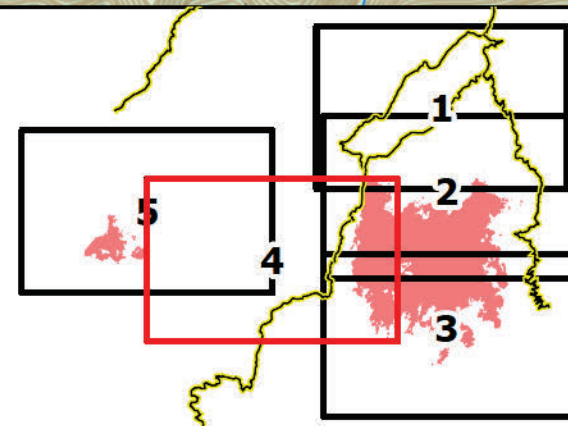

Operations
 Page 4 of 5
 July 11 Day Shift
 Dixie IDNCF-000448
 Jumbo IDNCF-000463

IR Perimeters as of
 July 9 @ 2123hrs
 Dixie : 13,873 acres
 Jumbo: 827 acres

- Accountable Property
 - Other Property
 - Pump
 - Water Tank
- Event Point
- Air Operations
 - Airstrip or Airport
 - Check Point
 - Dip Site
 - Mobile Retardant Base
 - HeliSpot
- Accountable Property
 - HeliBase
 - Sling Site
 - Unimproved Landing Area
- Assignment Breaks
 - Division Break
 - Branch Break
 - Zone Break
- Logistics
 - Medical
 - Incident Command Post
 - Drop Point
 - Closure
 - Camp
 - Staging Area