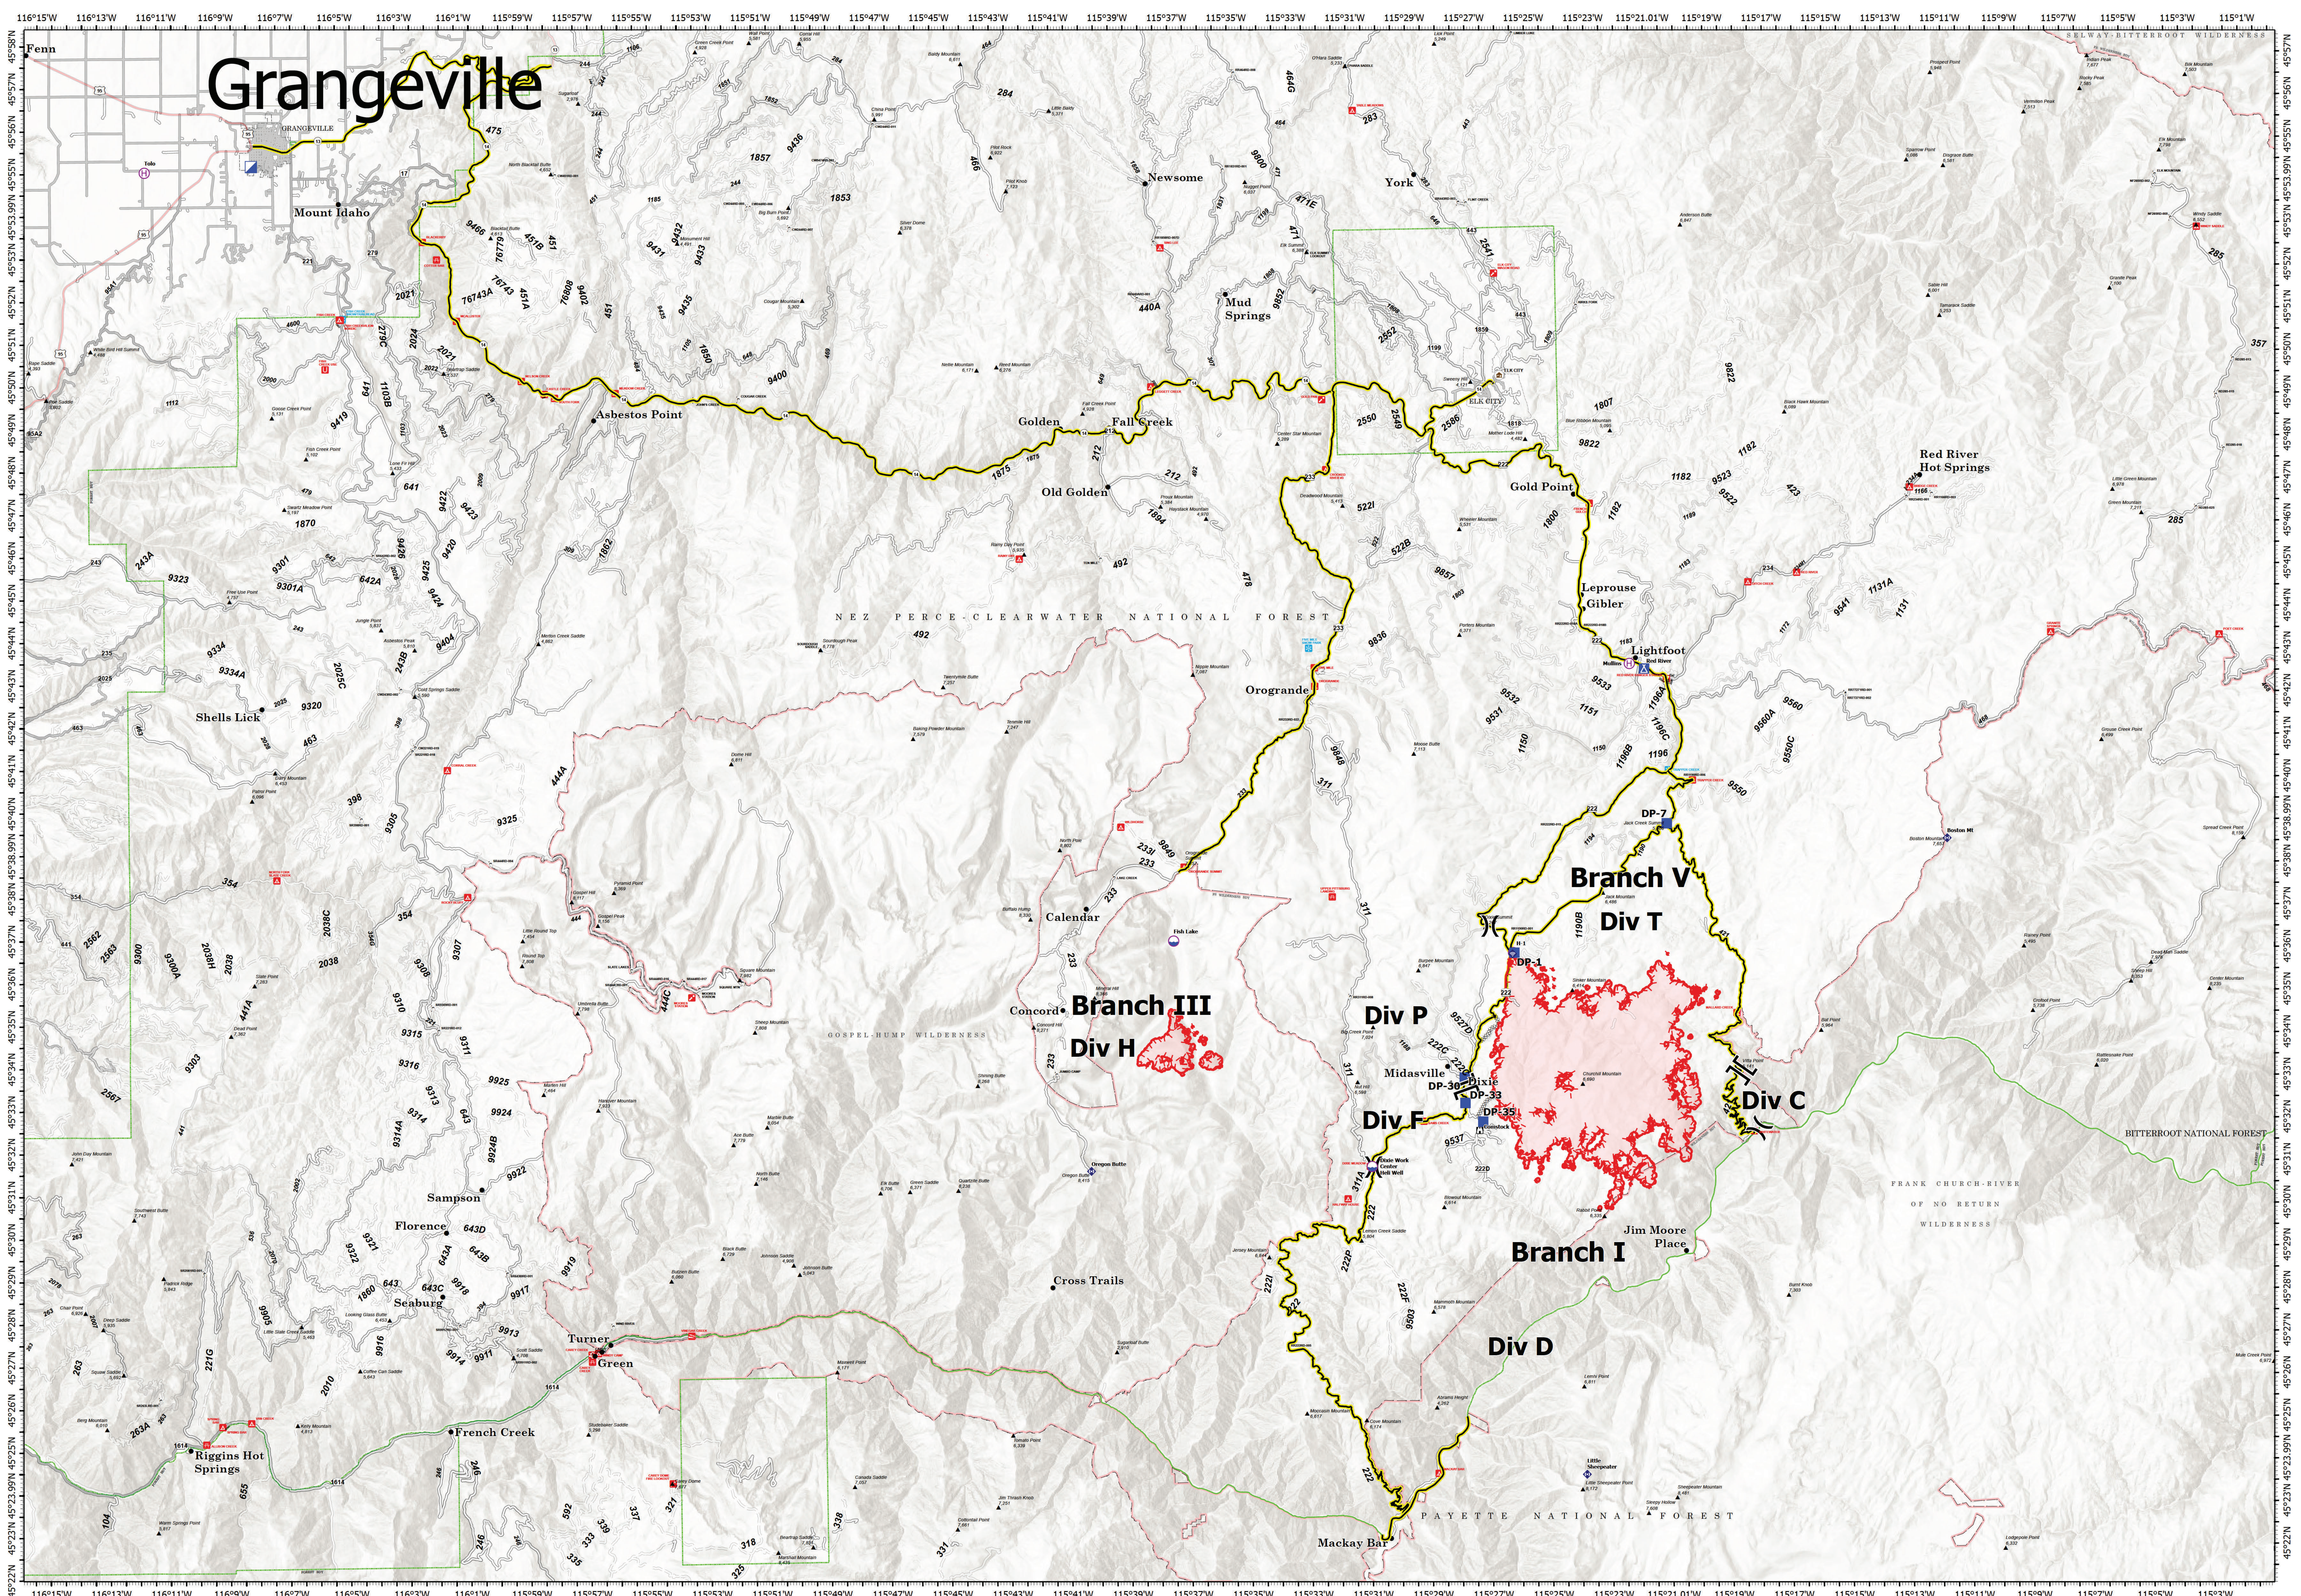

Grangeville

Transportation Map

Dixie NCF-000448
Jumbo NCF-000463

- Federal Wilderness Boundary
- Incident Command Post
- Completed Dozer Line
- Dip Site
- Drop Point
- Completed Road as Line
- Helispot
- Camp
- Fire Edge
- Helibase
- Lookout
- Wildfire Daily Fire Perimeter
- Division Break
- Internet Access
- Ranger District Office
- Branch Break
- Repeater
- TravelRoute

July 11, 2021
Day Shift
Fire Perimeters based on IR
July 9, 2123 hrs