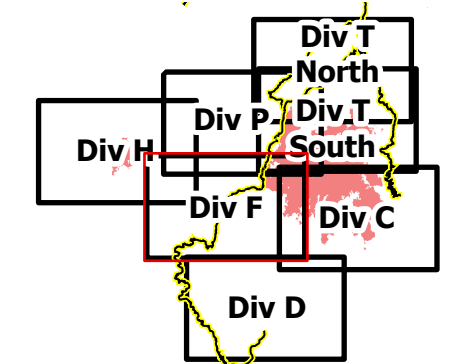

July 5,
2021 @ 1242

Operations
Div F
 July 16 Day Shift
 Dixie IDNCF-000448
 Jumbo IDNCF-000463

IR Perimeters as of
 July 14 @ 21:20
 Dixie : 23,706 acres
 Jumbo: 1,244 acres

| | | | |
|--|--|--|--|
| <ul style="list-style-type: none"> Idaho County Roads Forest Service Roads FS Wilderness Boundary USFS Roadless Areas Pump Water Tank Assignment Breaks Division Break | <ul style="list-style-type: none"> Branch Break Air Operations Dip Site Helispot Unimproved Landing Area Logistics Drop Point Camp | <ul style="list-style-type: none"> Operations Lookout Fire Fire Origin Communications Mobile Weather Unit Internet Access Reference Fire Station | <ul style="list-style-type: none"> Other Structures Ops Completed Completed Dozer Line Completed Fuel Break Completed Hand Line Fire Perimeter Fire Edge |
|--|--|--|--|

Branch I