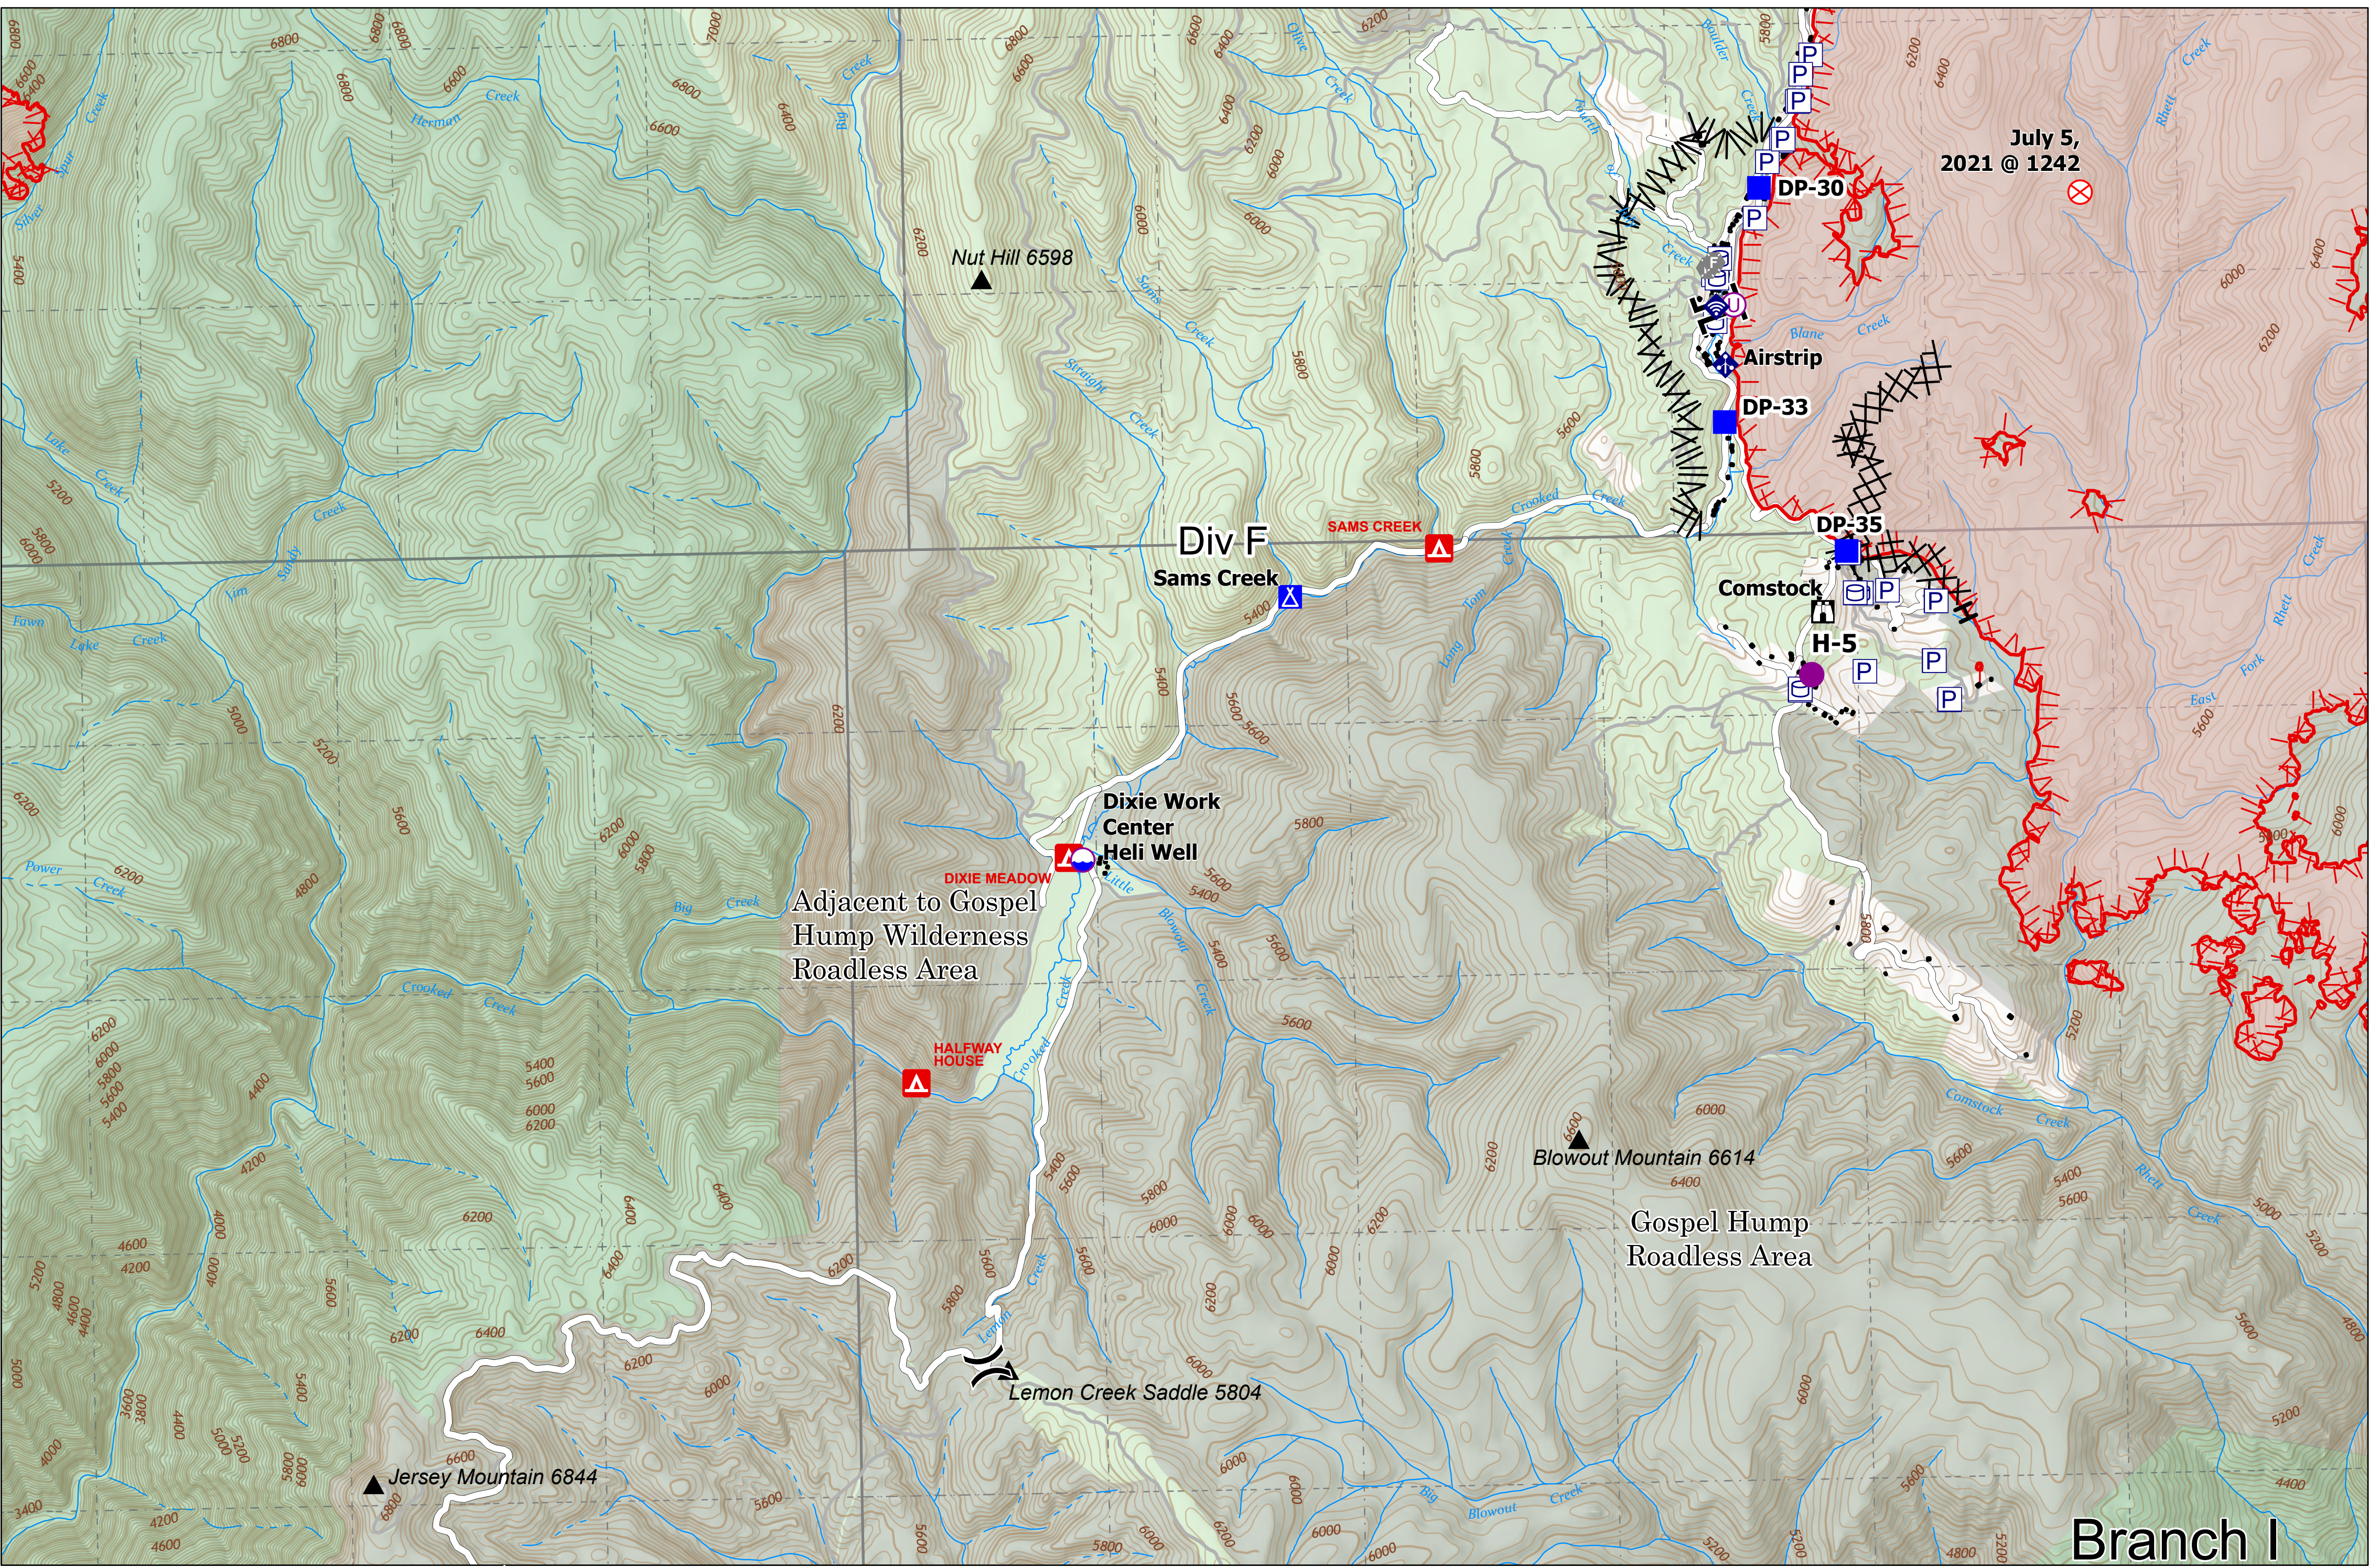

July 5,
2021 @ 1242

Operations
Div F
 July 16 Day Shift
 Dixie IDNCF-000448
 Jumbo IDNCF-000463

IR Perimeters as of
 July 14 @ 21:20
 Dixie : 23,706 acres
 Jumbo: 1,244 acres

| | | | |
|--|--|--|--|
| <ul style="list-style-type: none"> Idaho County Roads Forest Service Roads FS Wilderness Boundary USFS Roadless Areas Pump Water Tank Assignment Breaks Division Break | <ul style="list-style-type: none"> Branch Break Air Operations Dip Site Helispot Unimproved Landing Area Logistics Drop Point Camp | <ul style="list-style-type: none"> Operations Lookout Fire Fire Origin Communications Mobile Weather Unit Internet Access Reference Fire Station | <ul style="list-style-type: none"> Other Structures Ops Completed Completed Dozer Line Completed Fuel Break Completed Hand Line Fire Perimeter Fire Edge |
|--|--|--|--|

Branch I