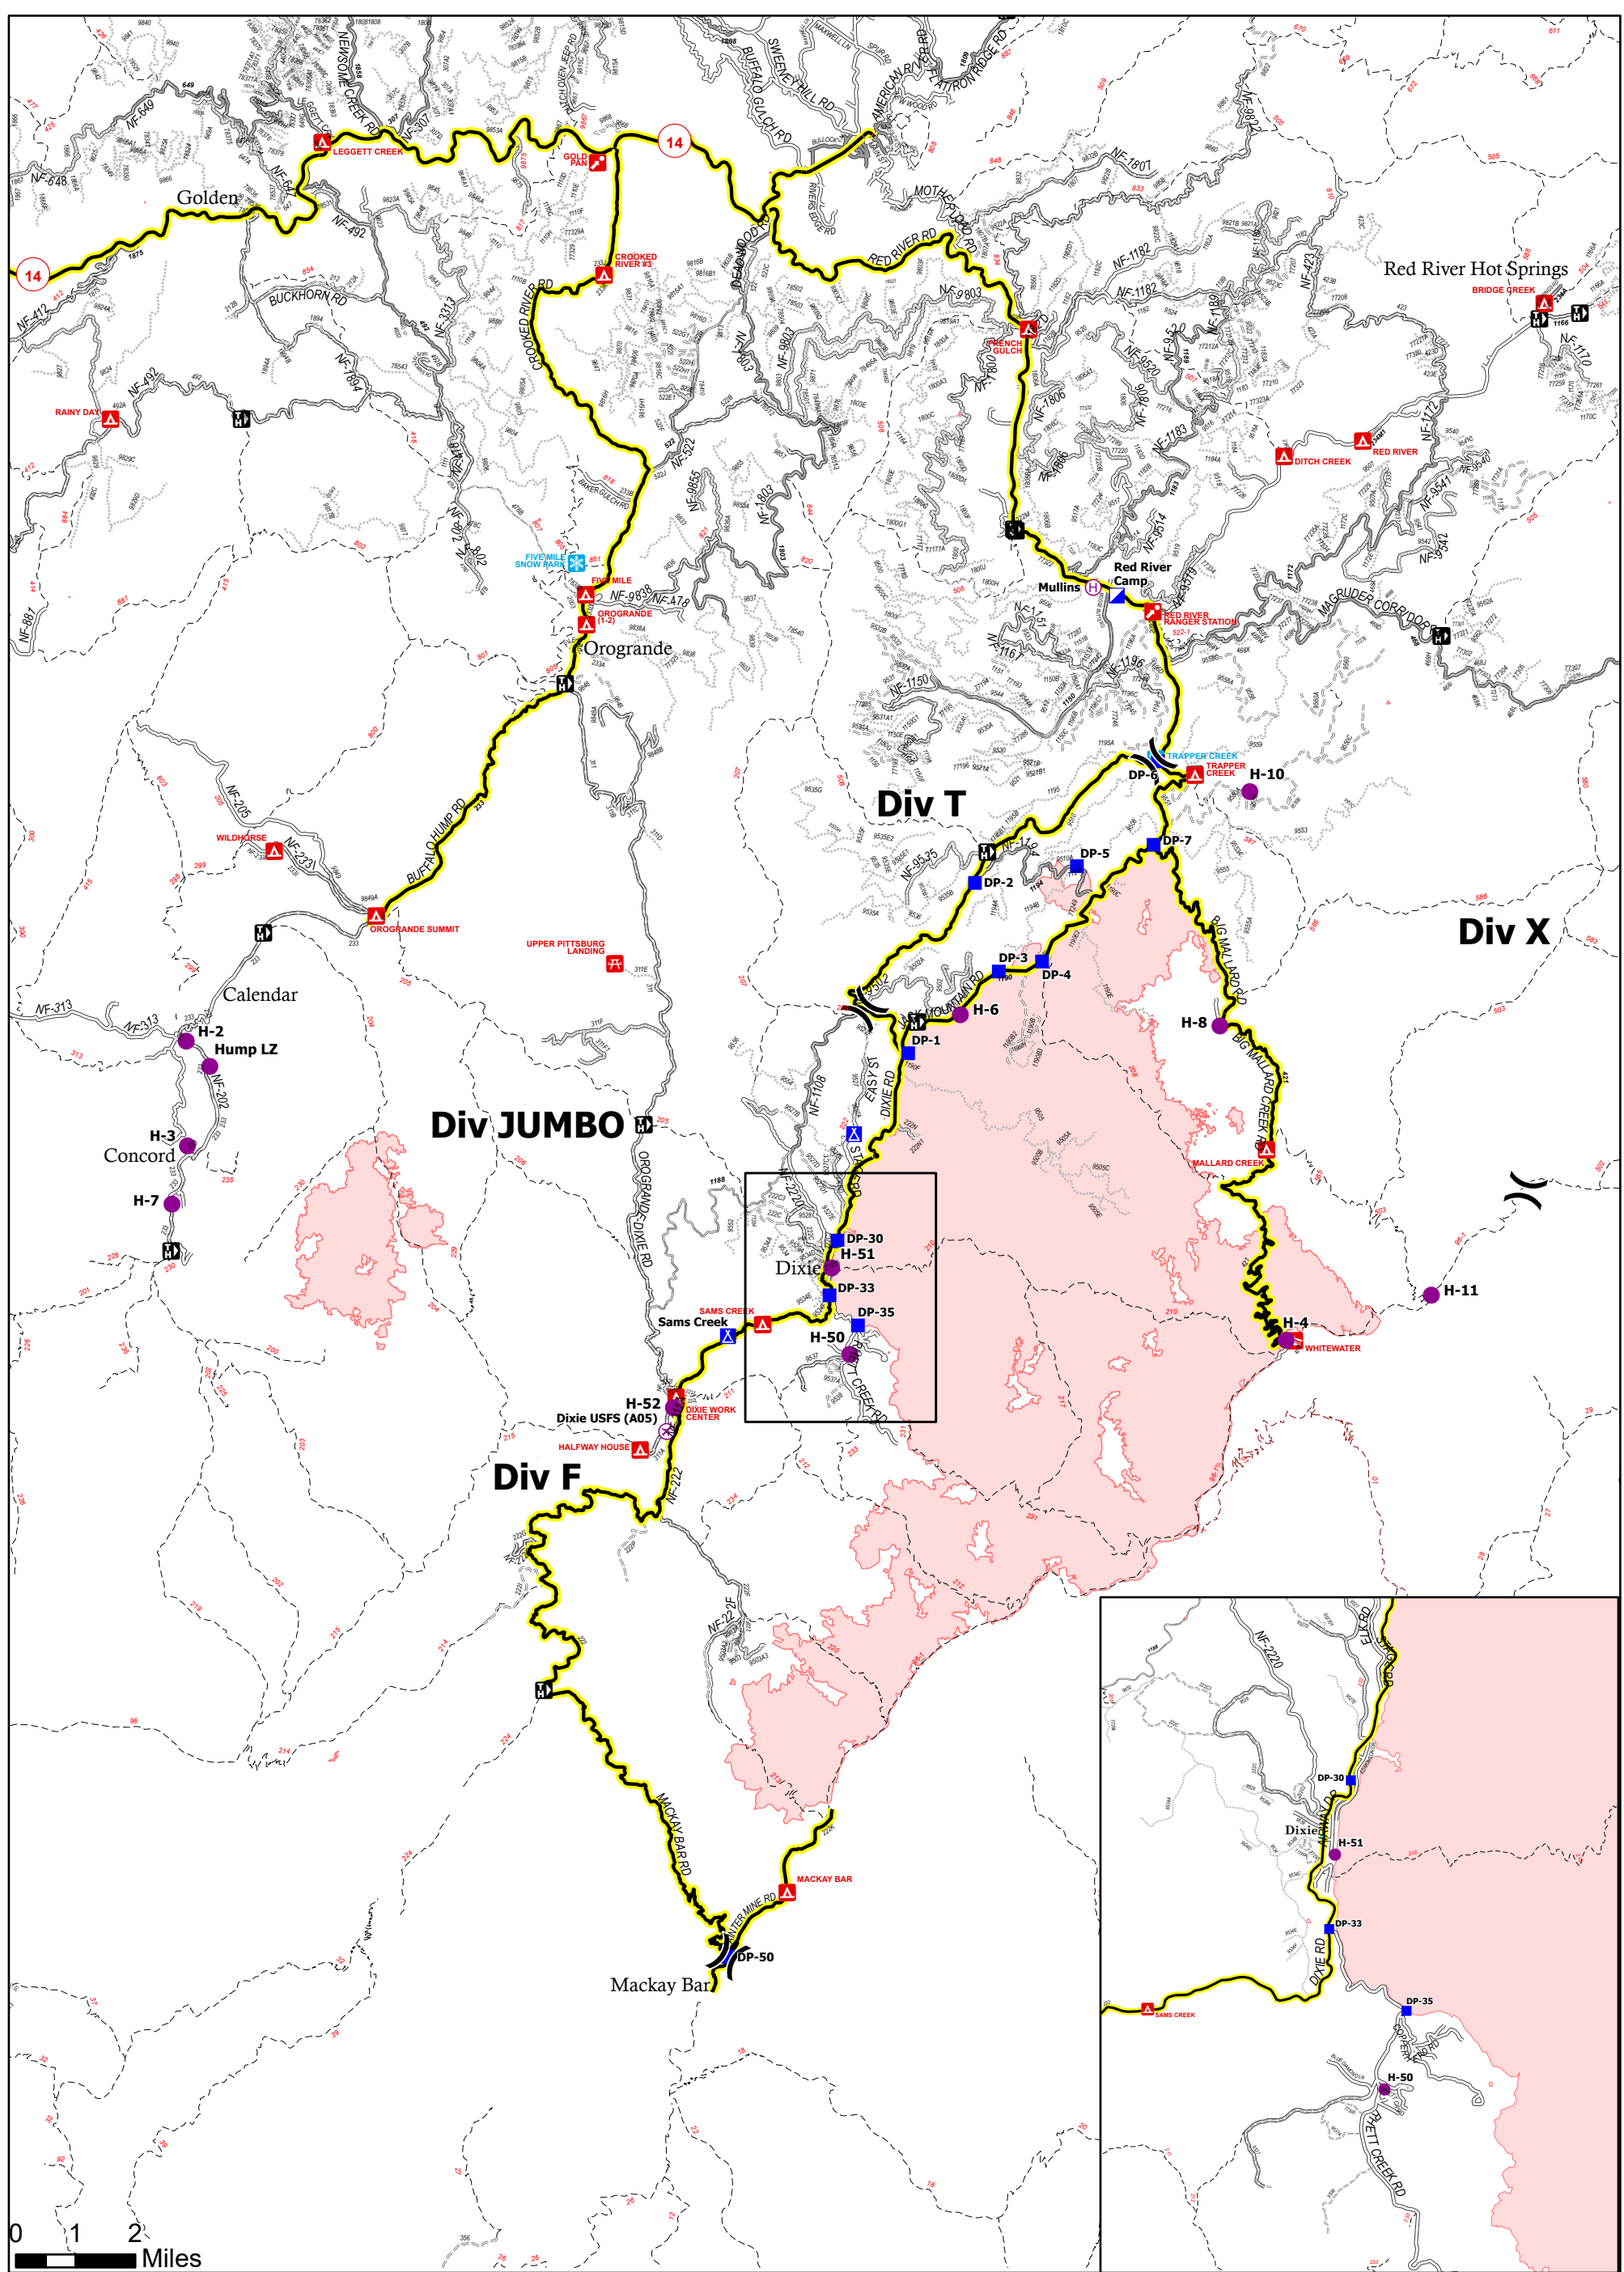

Transportation

Dixie : ID-NCF-000448 43,293 acres
 Jumbo : ID-NCF-000463 2,702 acres
 8/15-17/2021

Acres from IR and GPS on
 8/13/2021

-  Wildfire Daily Fire Perimeter
-  Travel Route
-  Airstrip or Airport
-  Helispot
-  Helibase
-  Division Break
-  Incident Command Post
-  Drop Point
-  Camp

NR Team 5
 8/14/2021 0853
 1:165,000
 North American 1983 Datum. LatLong Grid

0 1 2 Miles