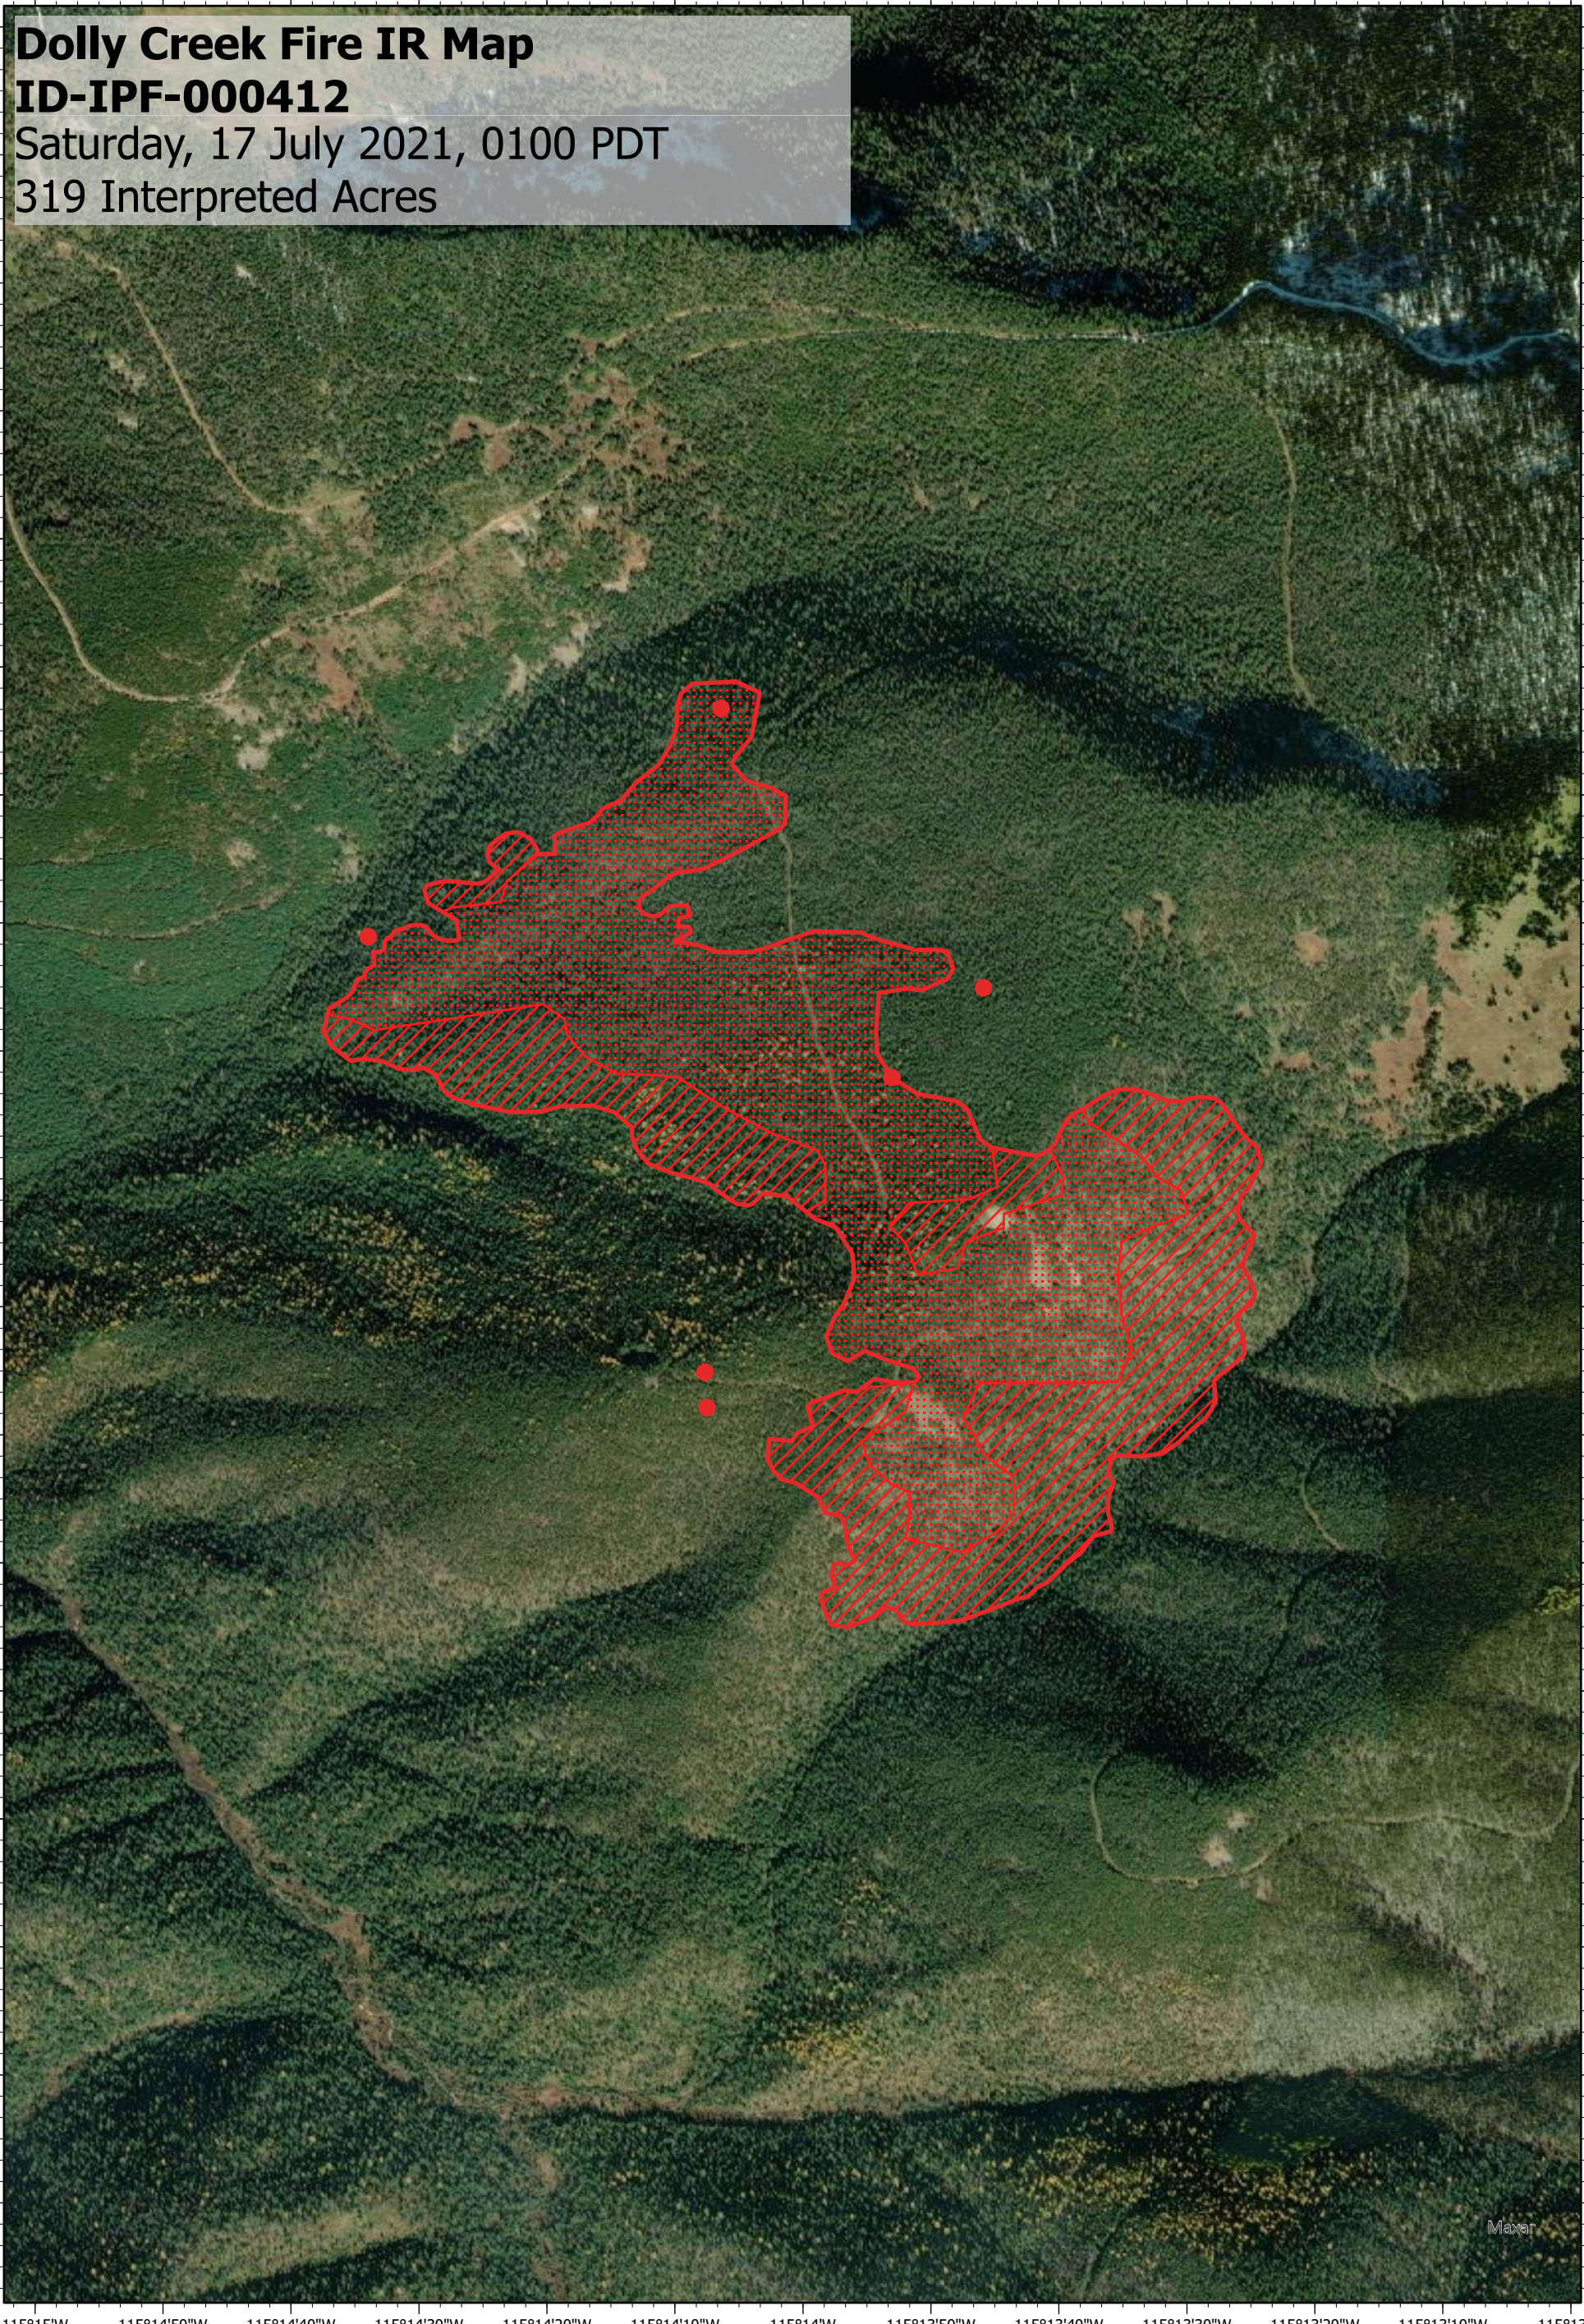

Dolly Creek Fire IR Map
ID-IPF-000412
 Saturday, 17 July 2021, 0100 PDT
 319 Interpreted Acres

Legend

- IR Isoated Heat
- IR Burn Perimeter
- / / / / / IR Intense Heat
- IR Scattered Heat

Scale: 1:15,000
 Projection: WGS 1984
 Produced by: Owyhee Air Research, LLC
 IR Interpreter: C. Merriman
 Contact: fire@owyheear.com (208) 442-5405

Maxar