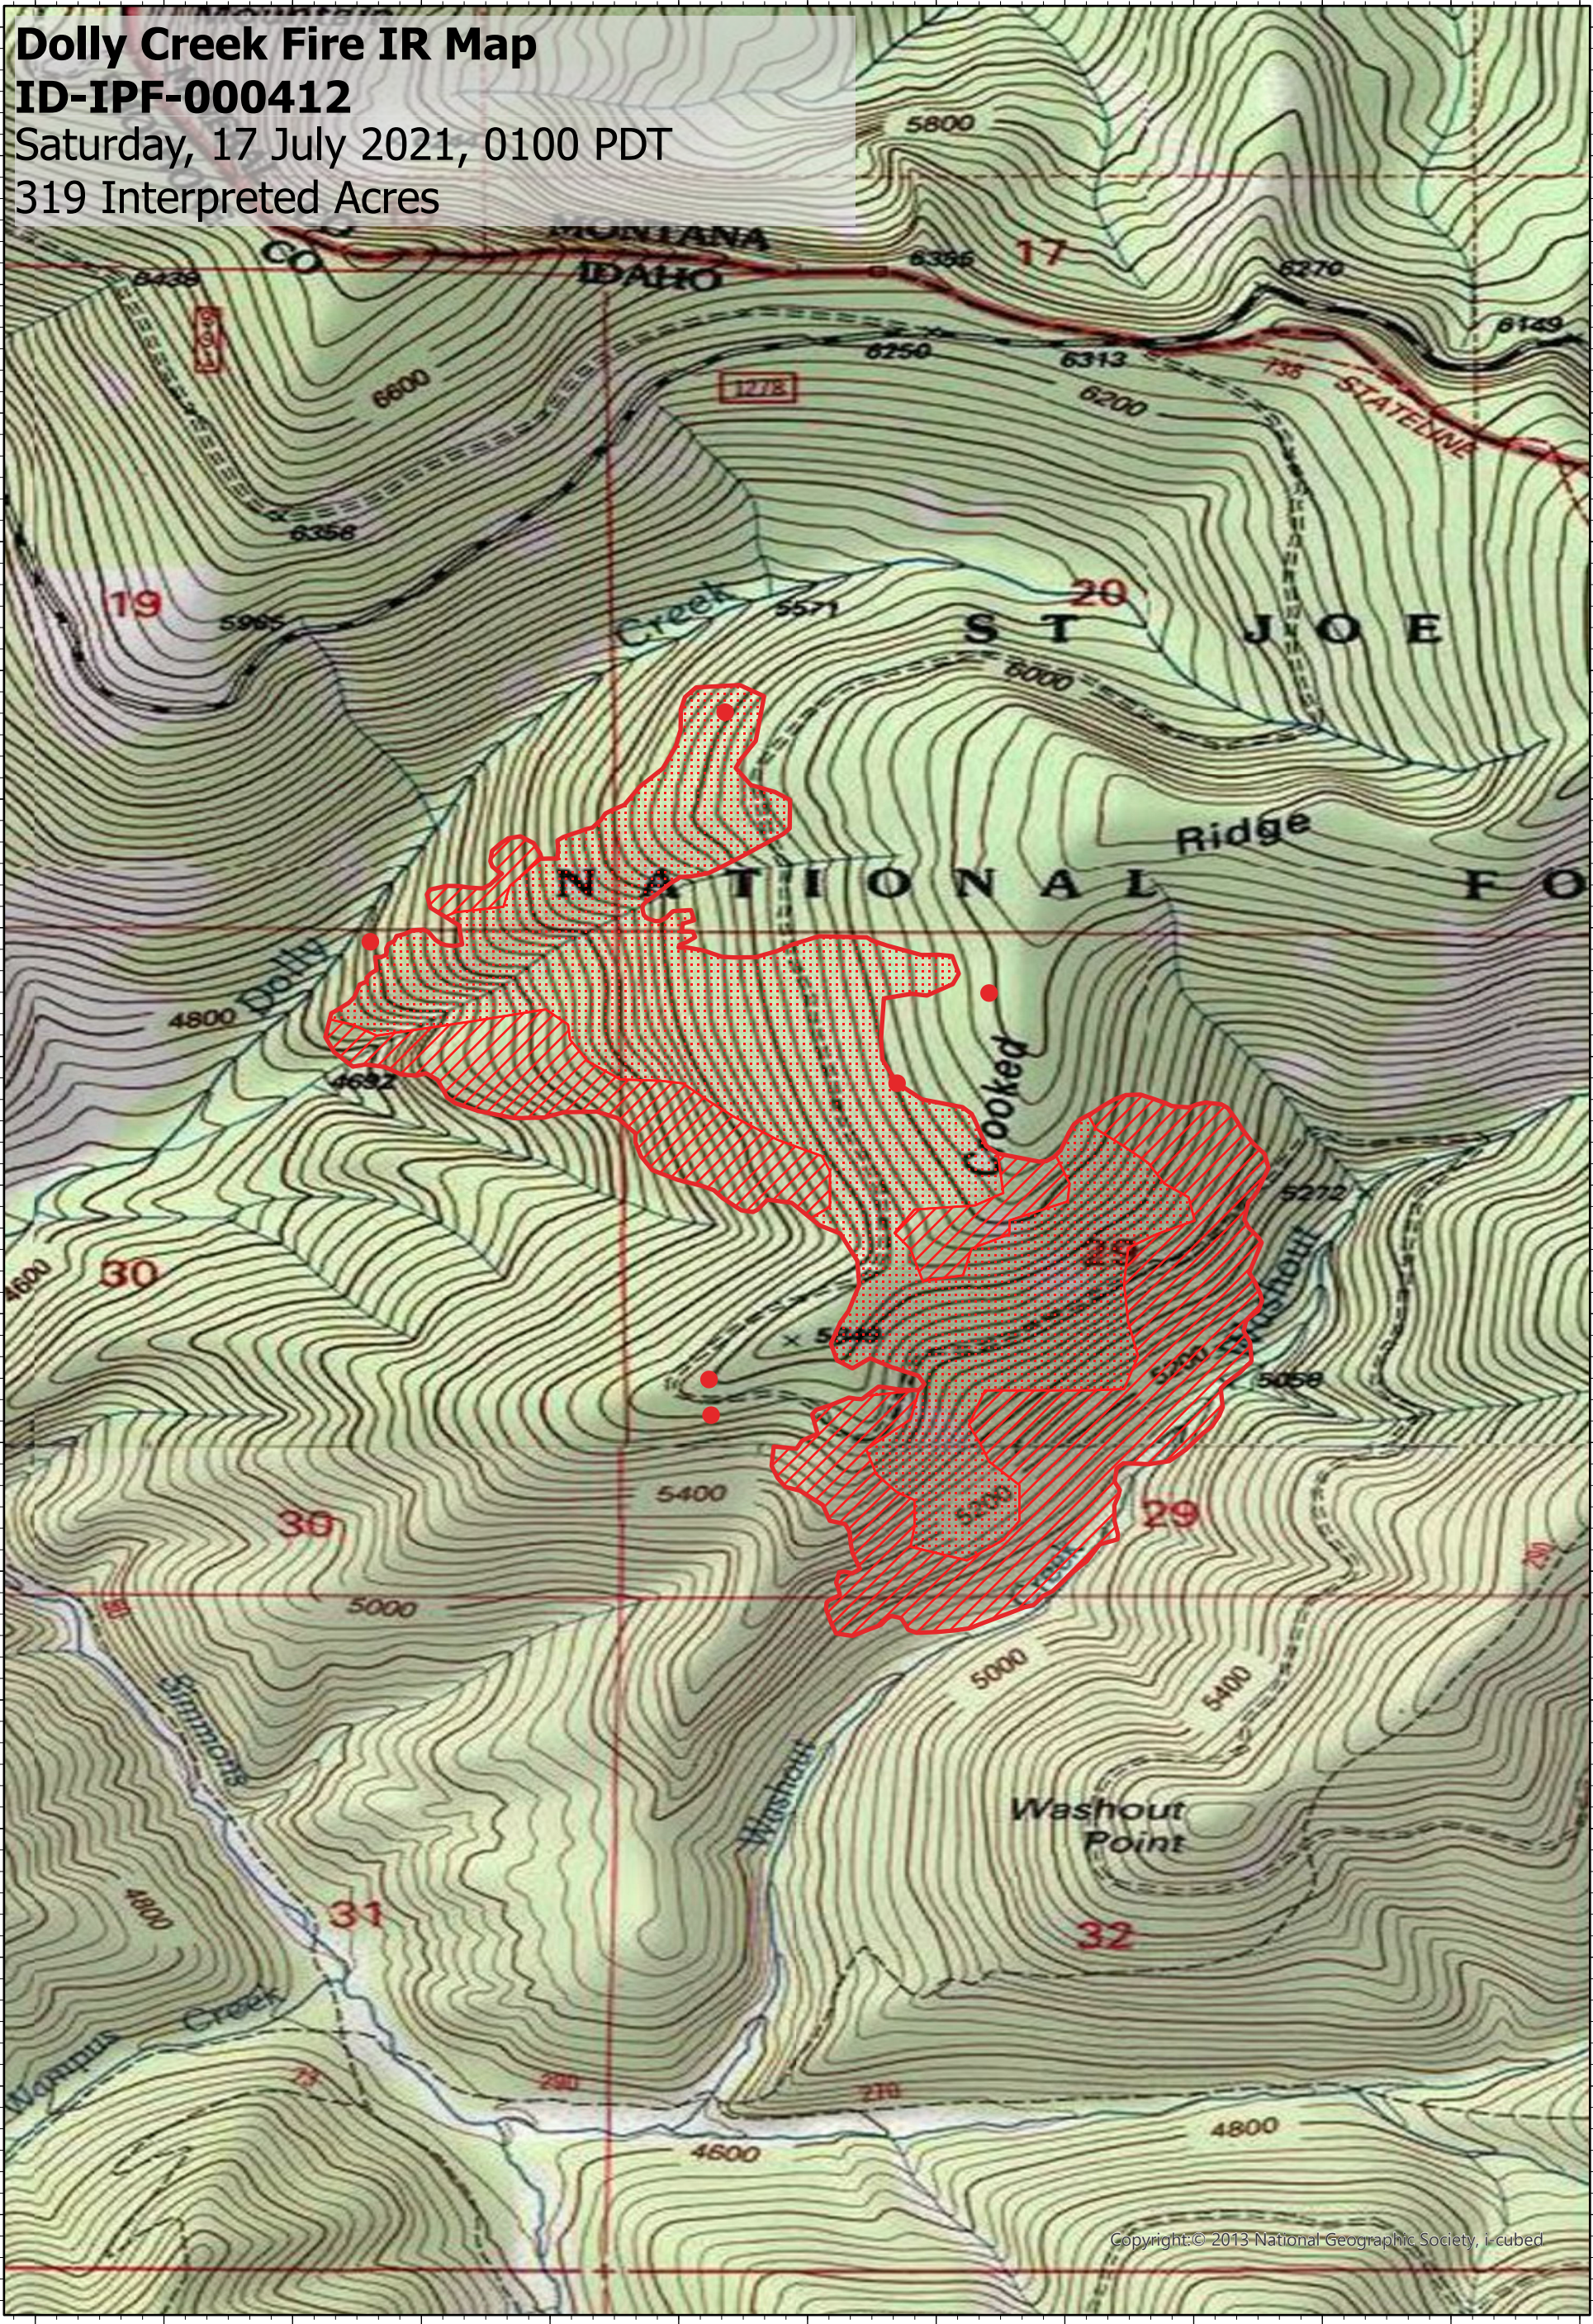

Dolly Creek Fire IR Map
ID-IPF-000412
 Saturday, 17 July 2021, 0100 PDT
 319 Interpreted Acres

Copyright: © 2013 National Geographic Society, i-cubed

Legend

- IR Isoated Heat
- IR Burn Perimeter
- / / / / / IR Intense Heat
- IR Scattered Heat

Scale: 1:15,000
 Projection: WGS 1984
 Produced by: Owyhee Air Research, LLC
 IR Interpreter: C. Merriman
 Contact: fire@owyheear.com (208) 442-5405