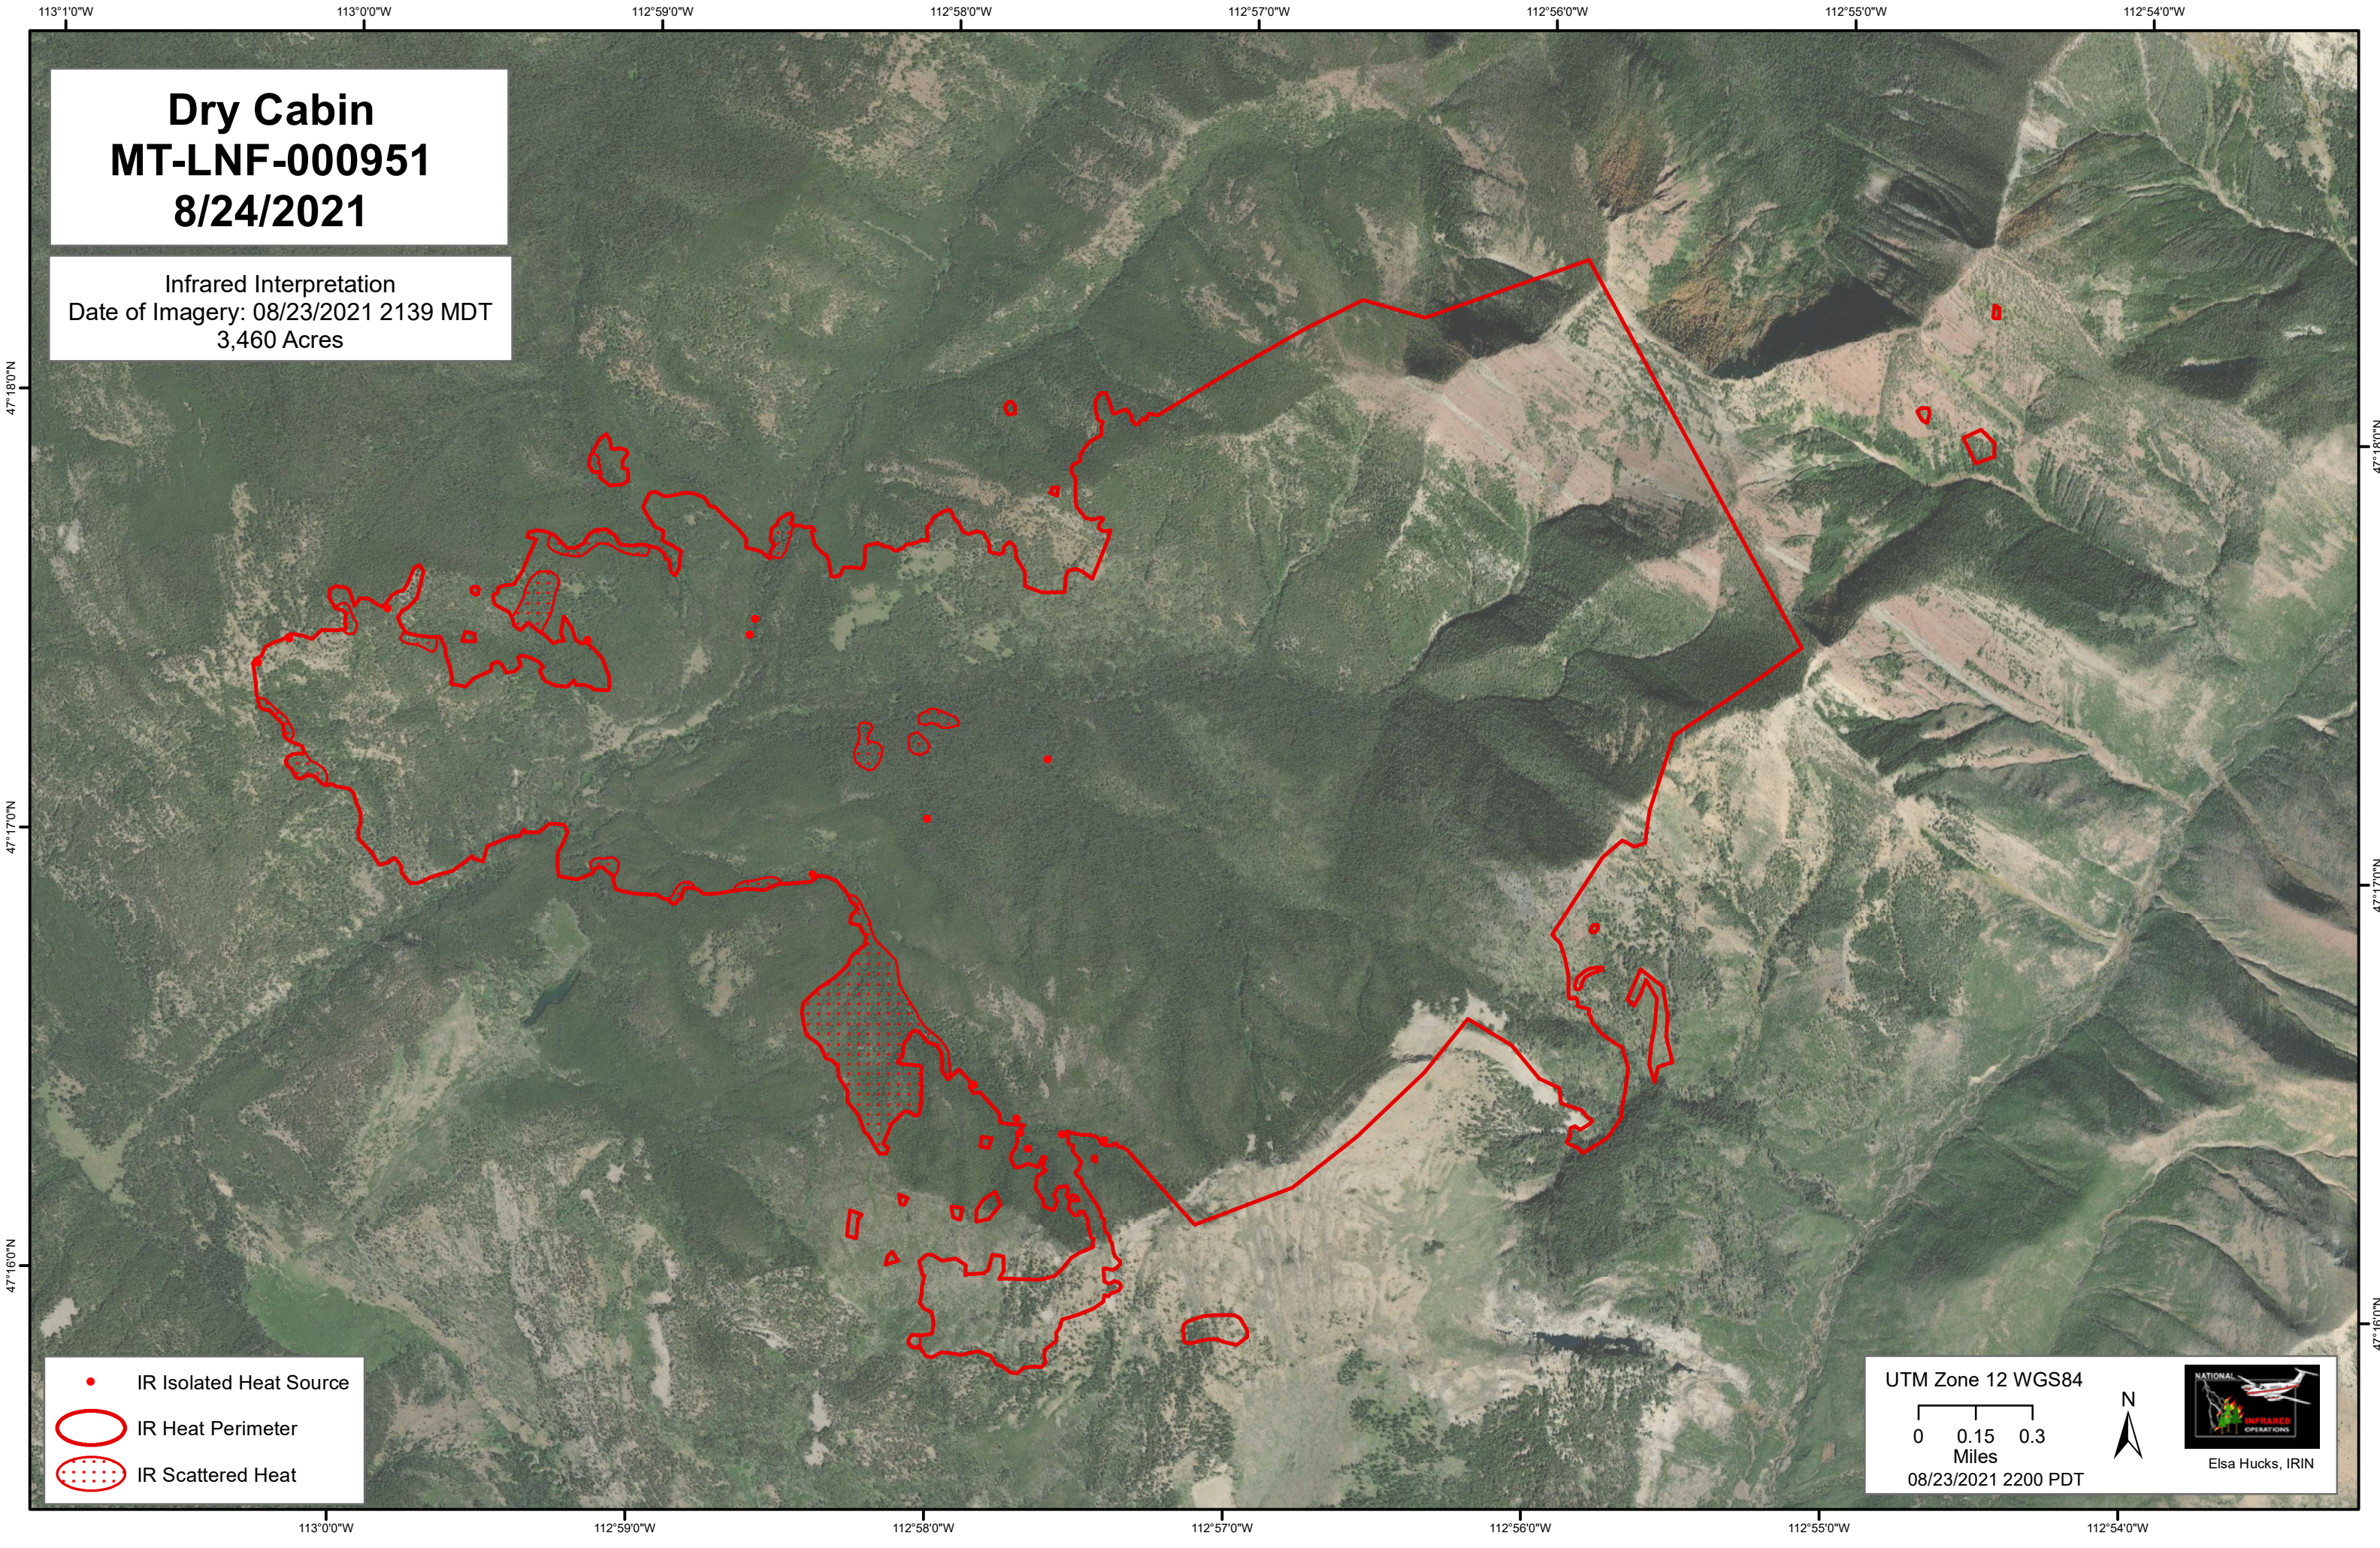

Dry Cabin MT-LNF-000951 8/24/2021

Infrared Interpretation
Date of Imagery: 08/23/2021 2139 MDT
3,460 Acres

- IR Isolated Heat Source
- IR Heat Perimeter
- ◌ IR Scattered Heat

UTM Zone 12 WGS84

0 0.15 0.3
Miles

08/23/2021 2200 PDT

Elsa Hucks, IRIN