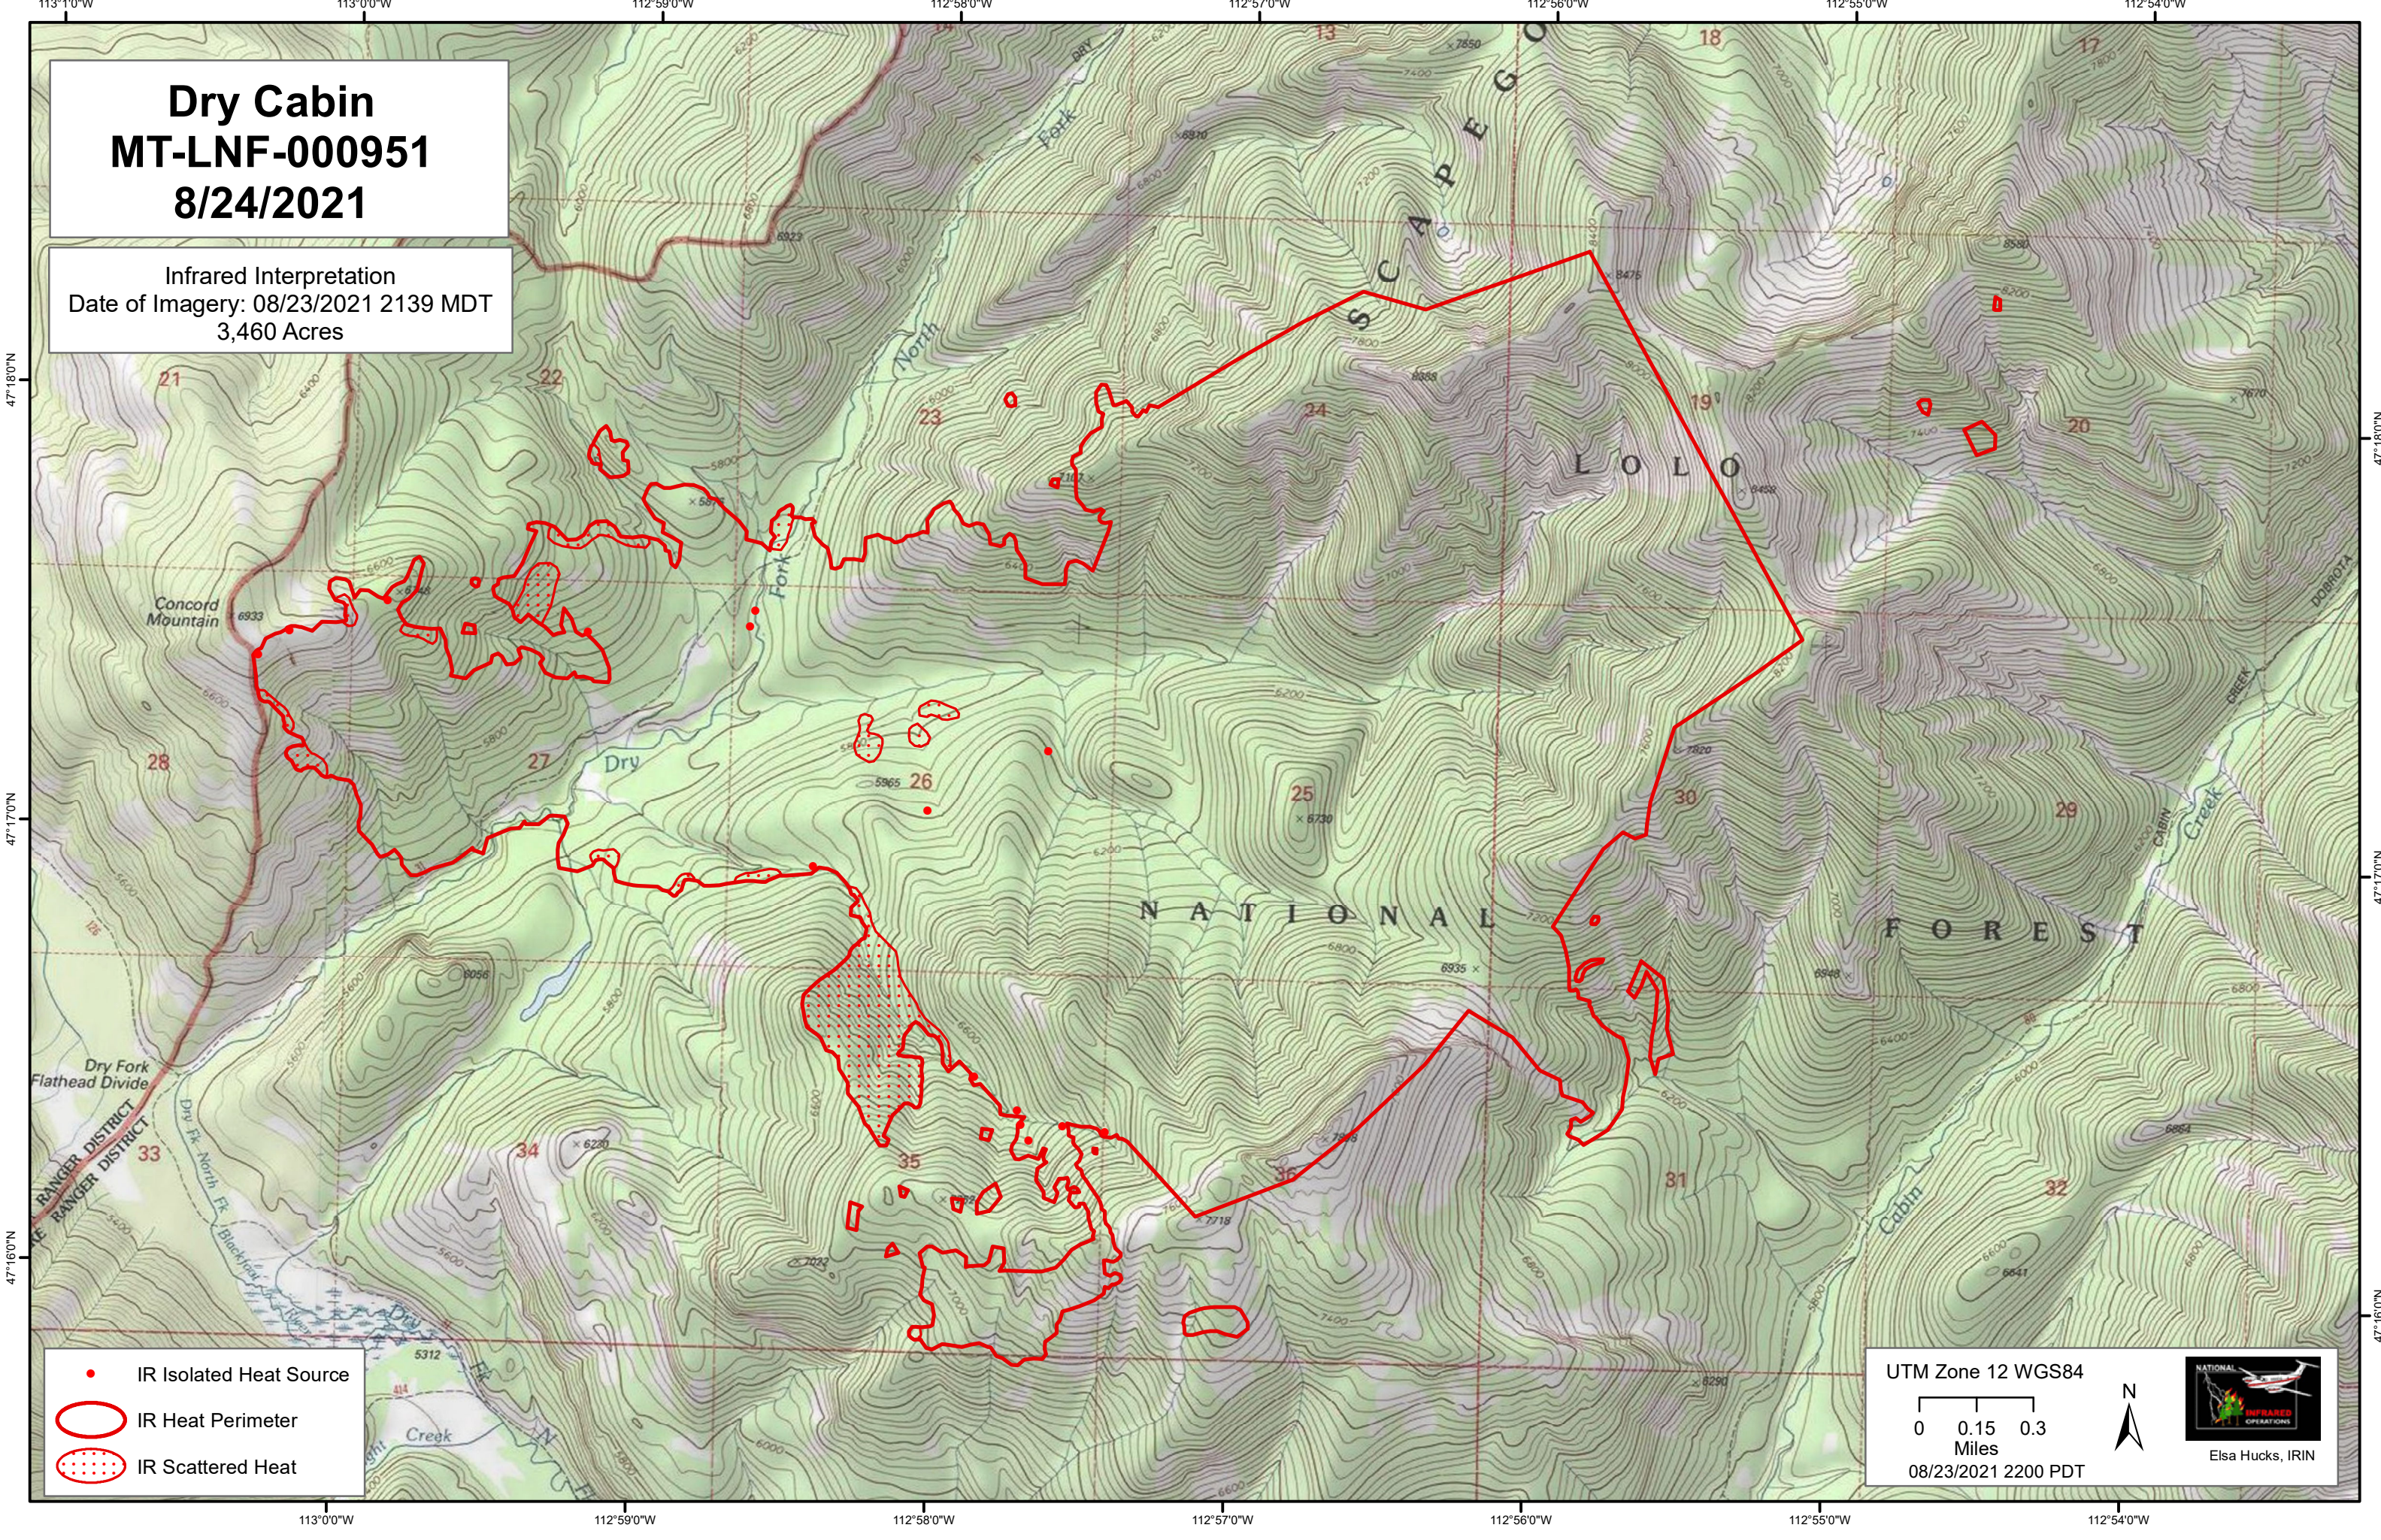

Dry Cabin MT-LNF-000951 8/24/2021

Infrared Interpretation
Date of Imagery: 08/23/2021 2139 MDT
3,460 Acres

- IR Isolated Heat Source
- IR Heat Perimeter
- ◌ IR Scattered Heat

UTM Zone 12 WGS84

0 0.15 0.3
Miles

08/23/2021 2200 PDT

Elsa Hucks, IRIN