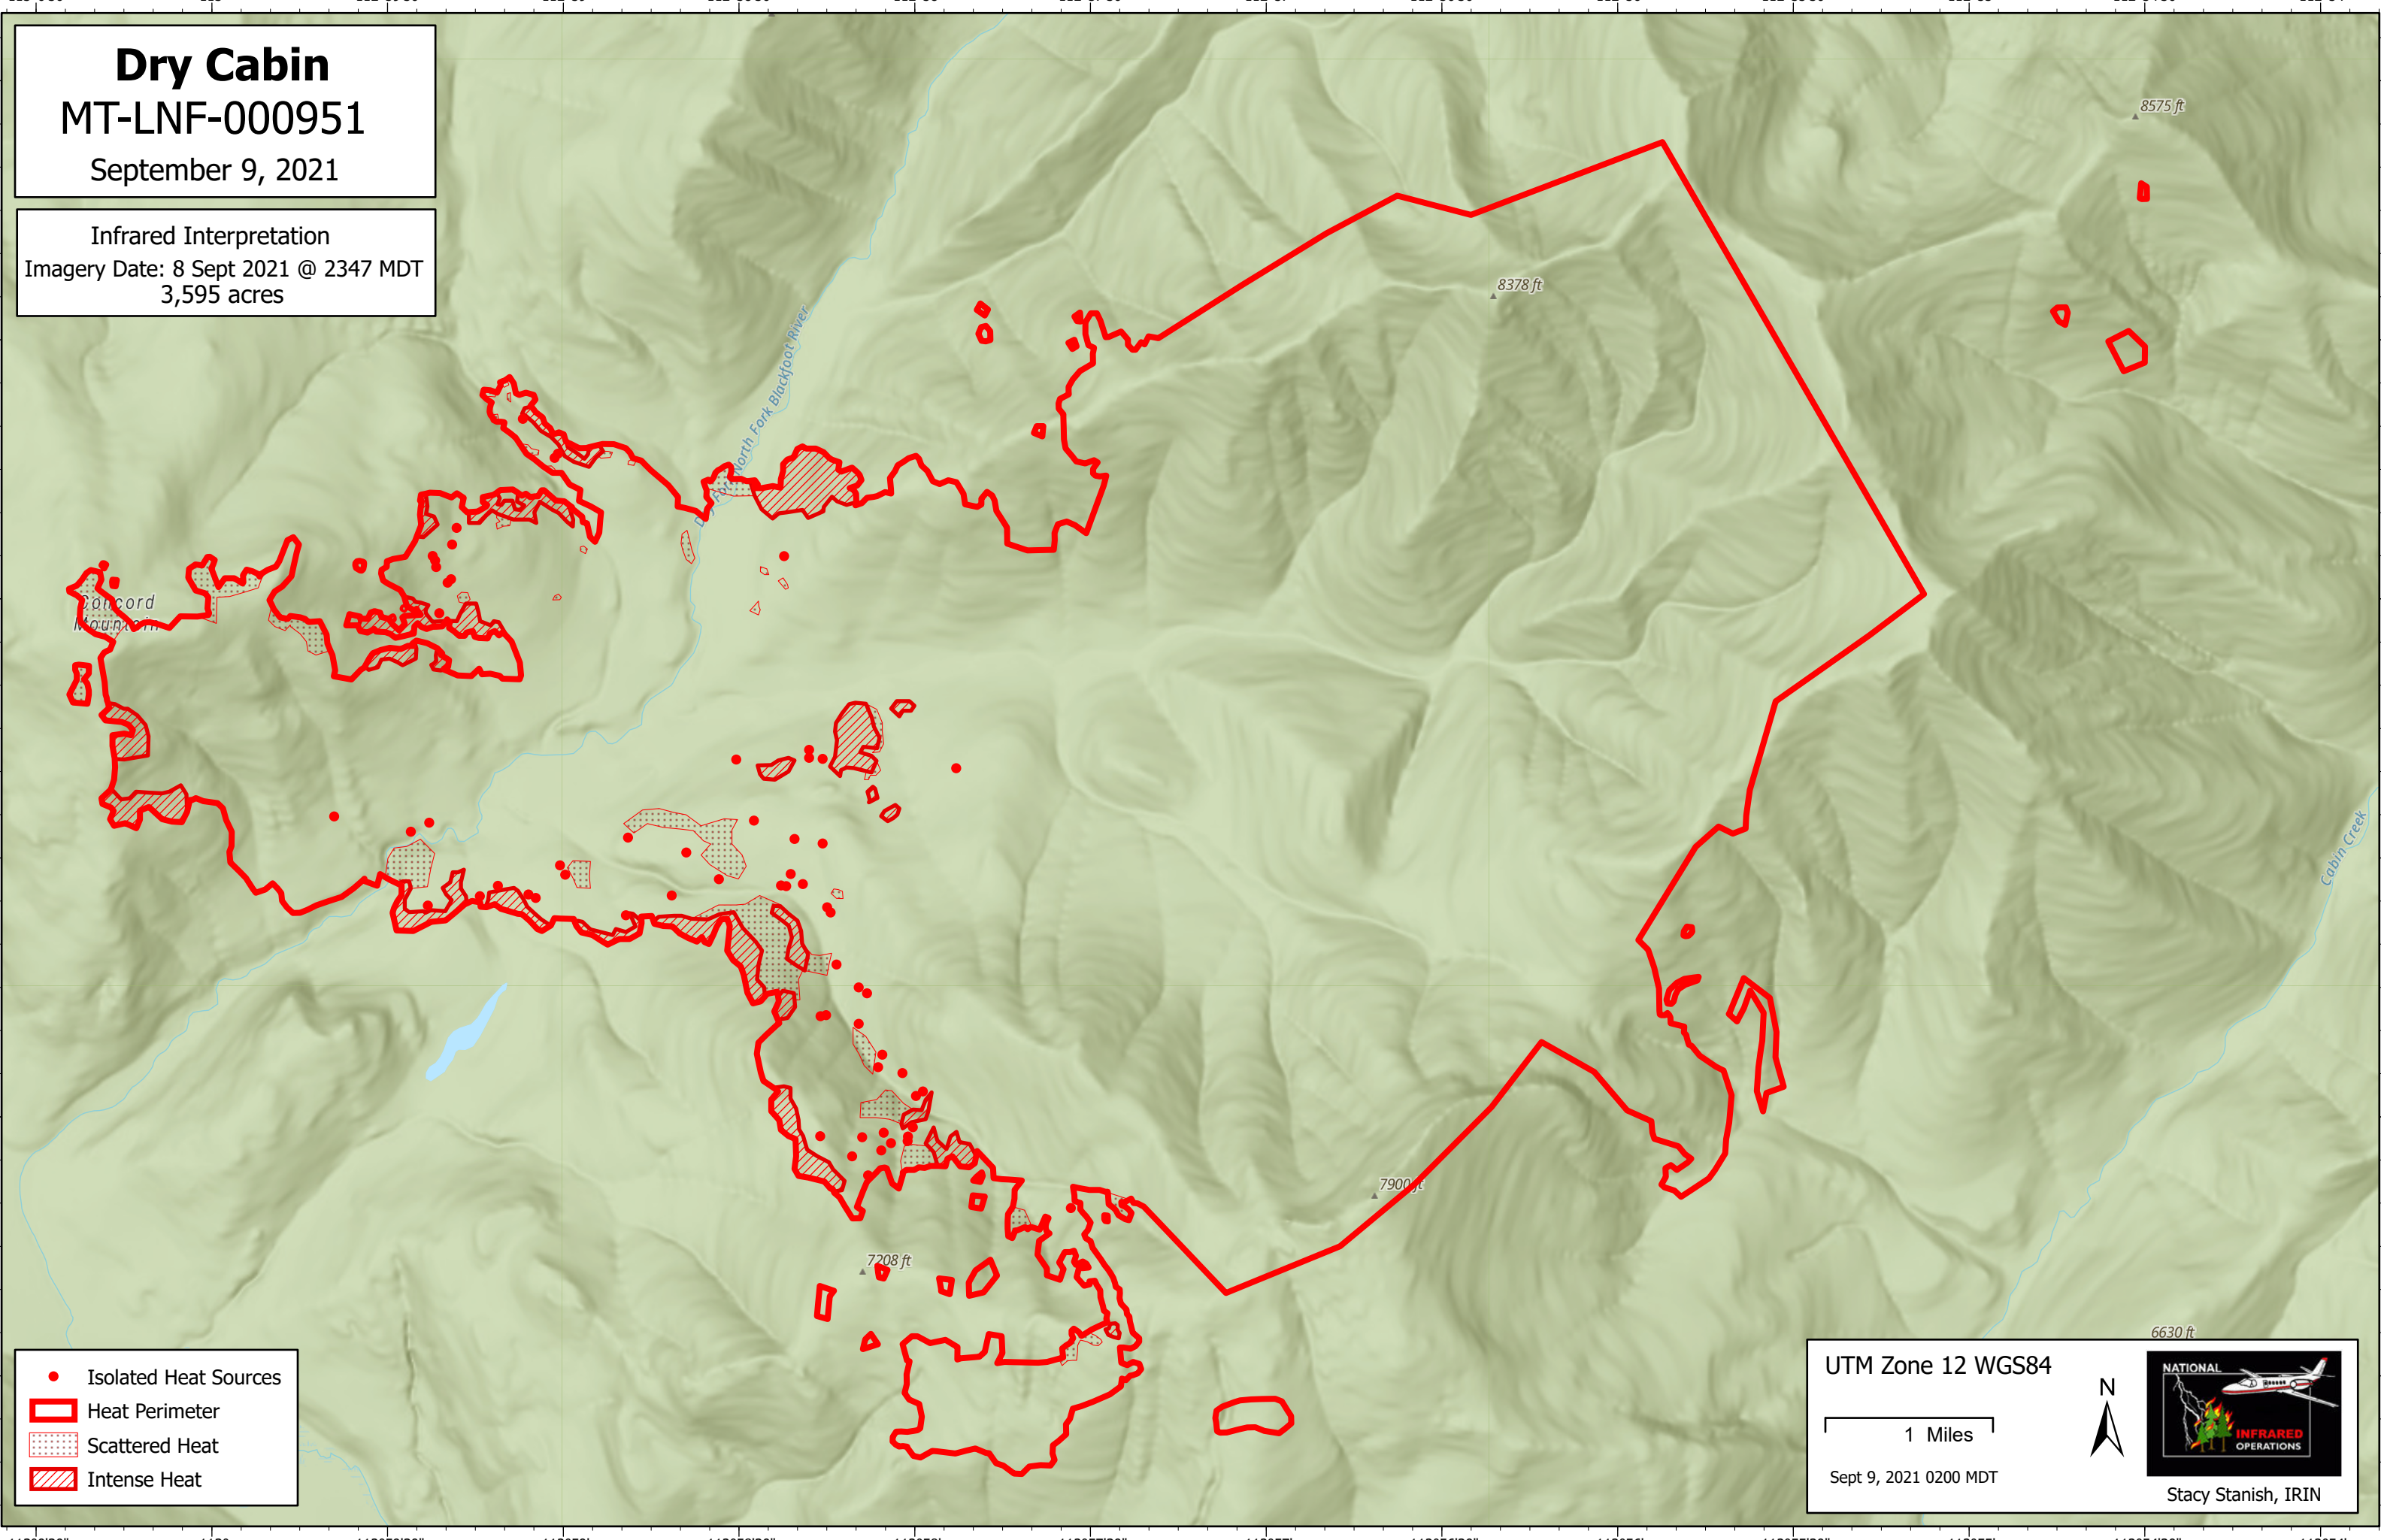

Dry Cabin

MT-LNF-000951

September 9, 2021

Infrared Interpretation
Imagery Date: 8 Sept 2021 @ 2347 MDT
3,595 acres

- Isolated Heat Sources
- ▭ Heat Perimeter
- ▨ Scattered Heat
- ▩ Intense Heat

UTM Zone 12 WGS84

1 Miles

Sept 9, 2021 0200 MDT

Stacy Stanish, IRIN