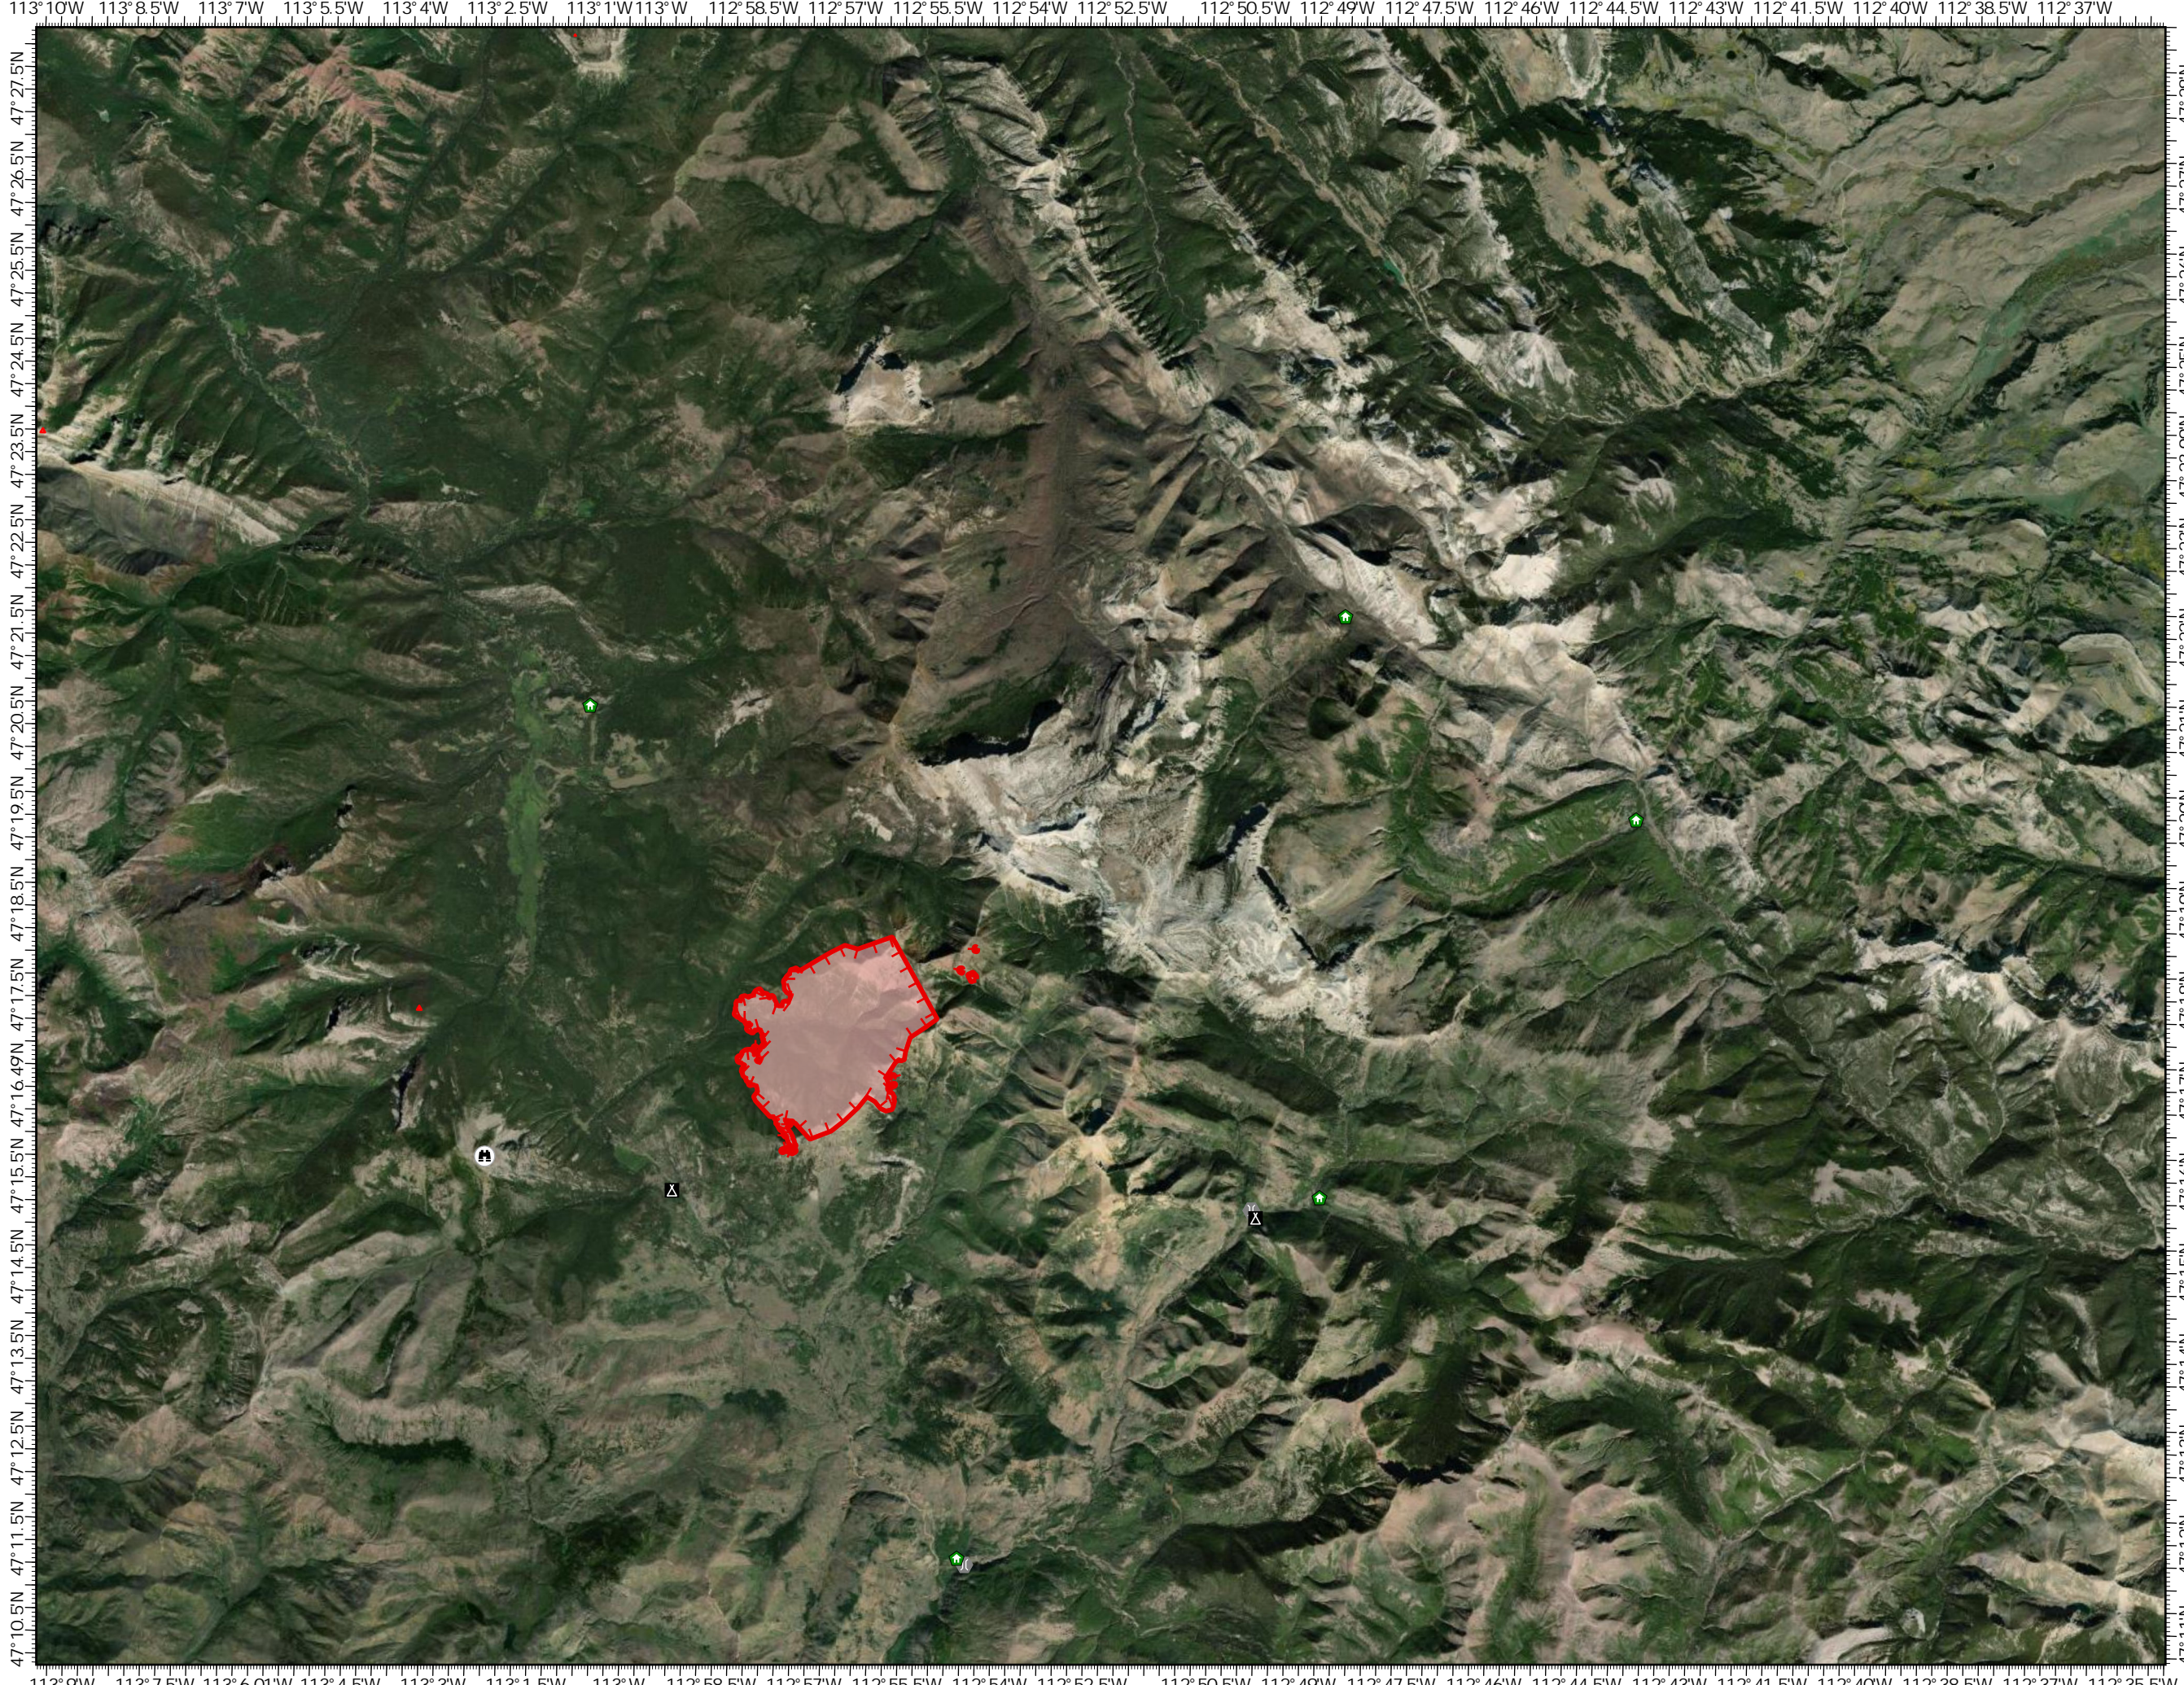

Operations

Dry Cabin
MT-LNF-000951
7/29/2021

2478 acres at 28 July 21 @ 1840

0 0.5 1 2 Miles

-  Fire Edge
-  Wildfire Daily Fire Perimeter
-  bridge
-  cabin
-  camera
-  camp

Remote Incident Support Team
7/29/2021 0701