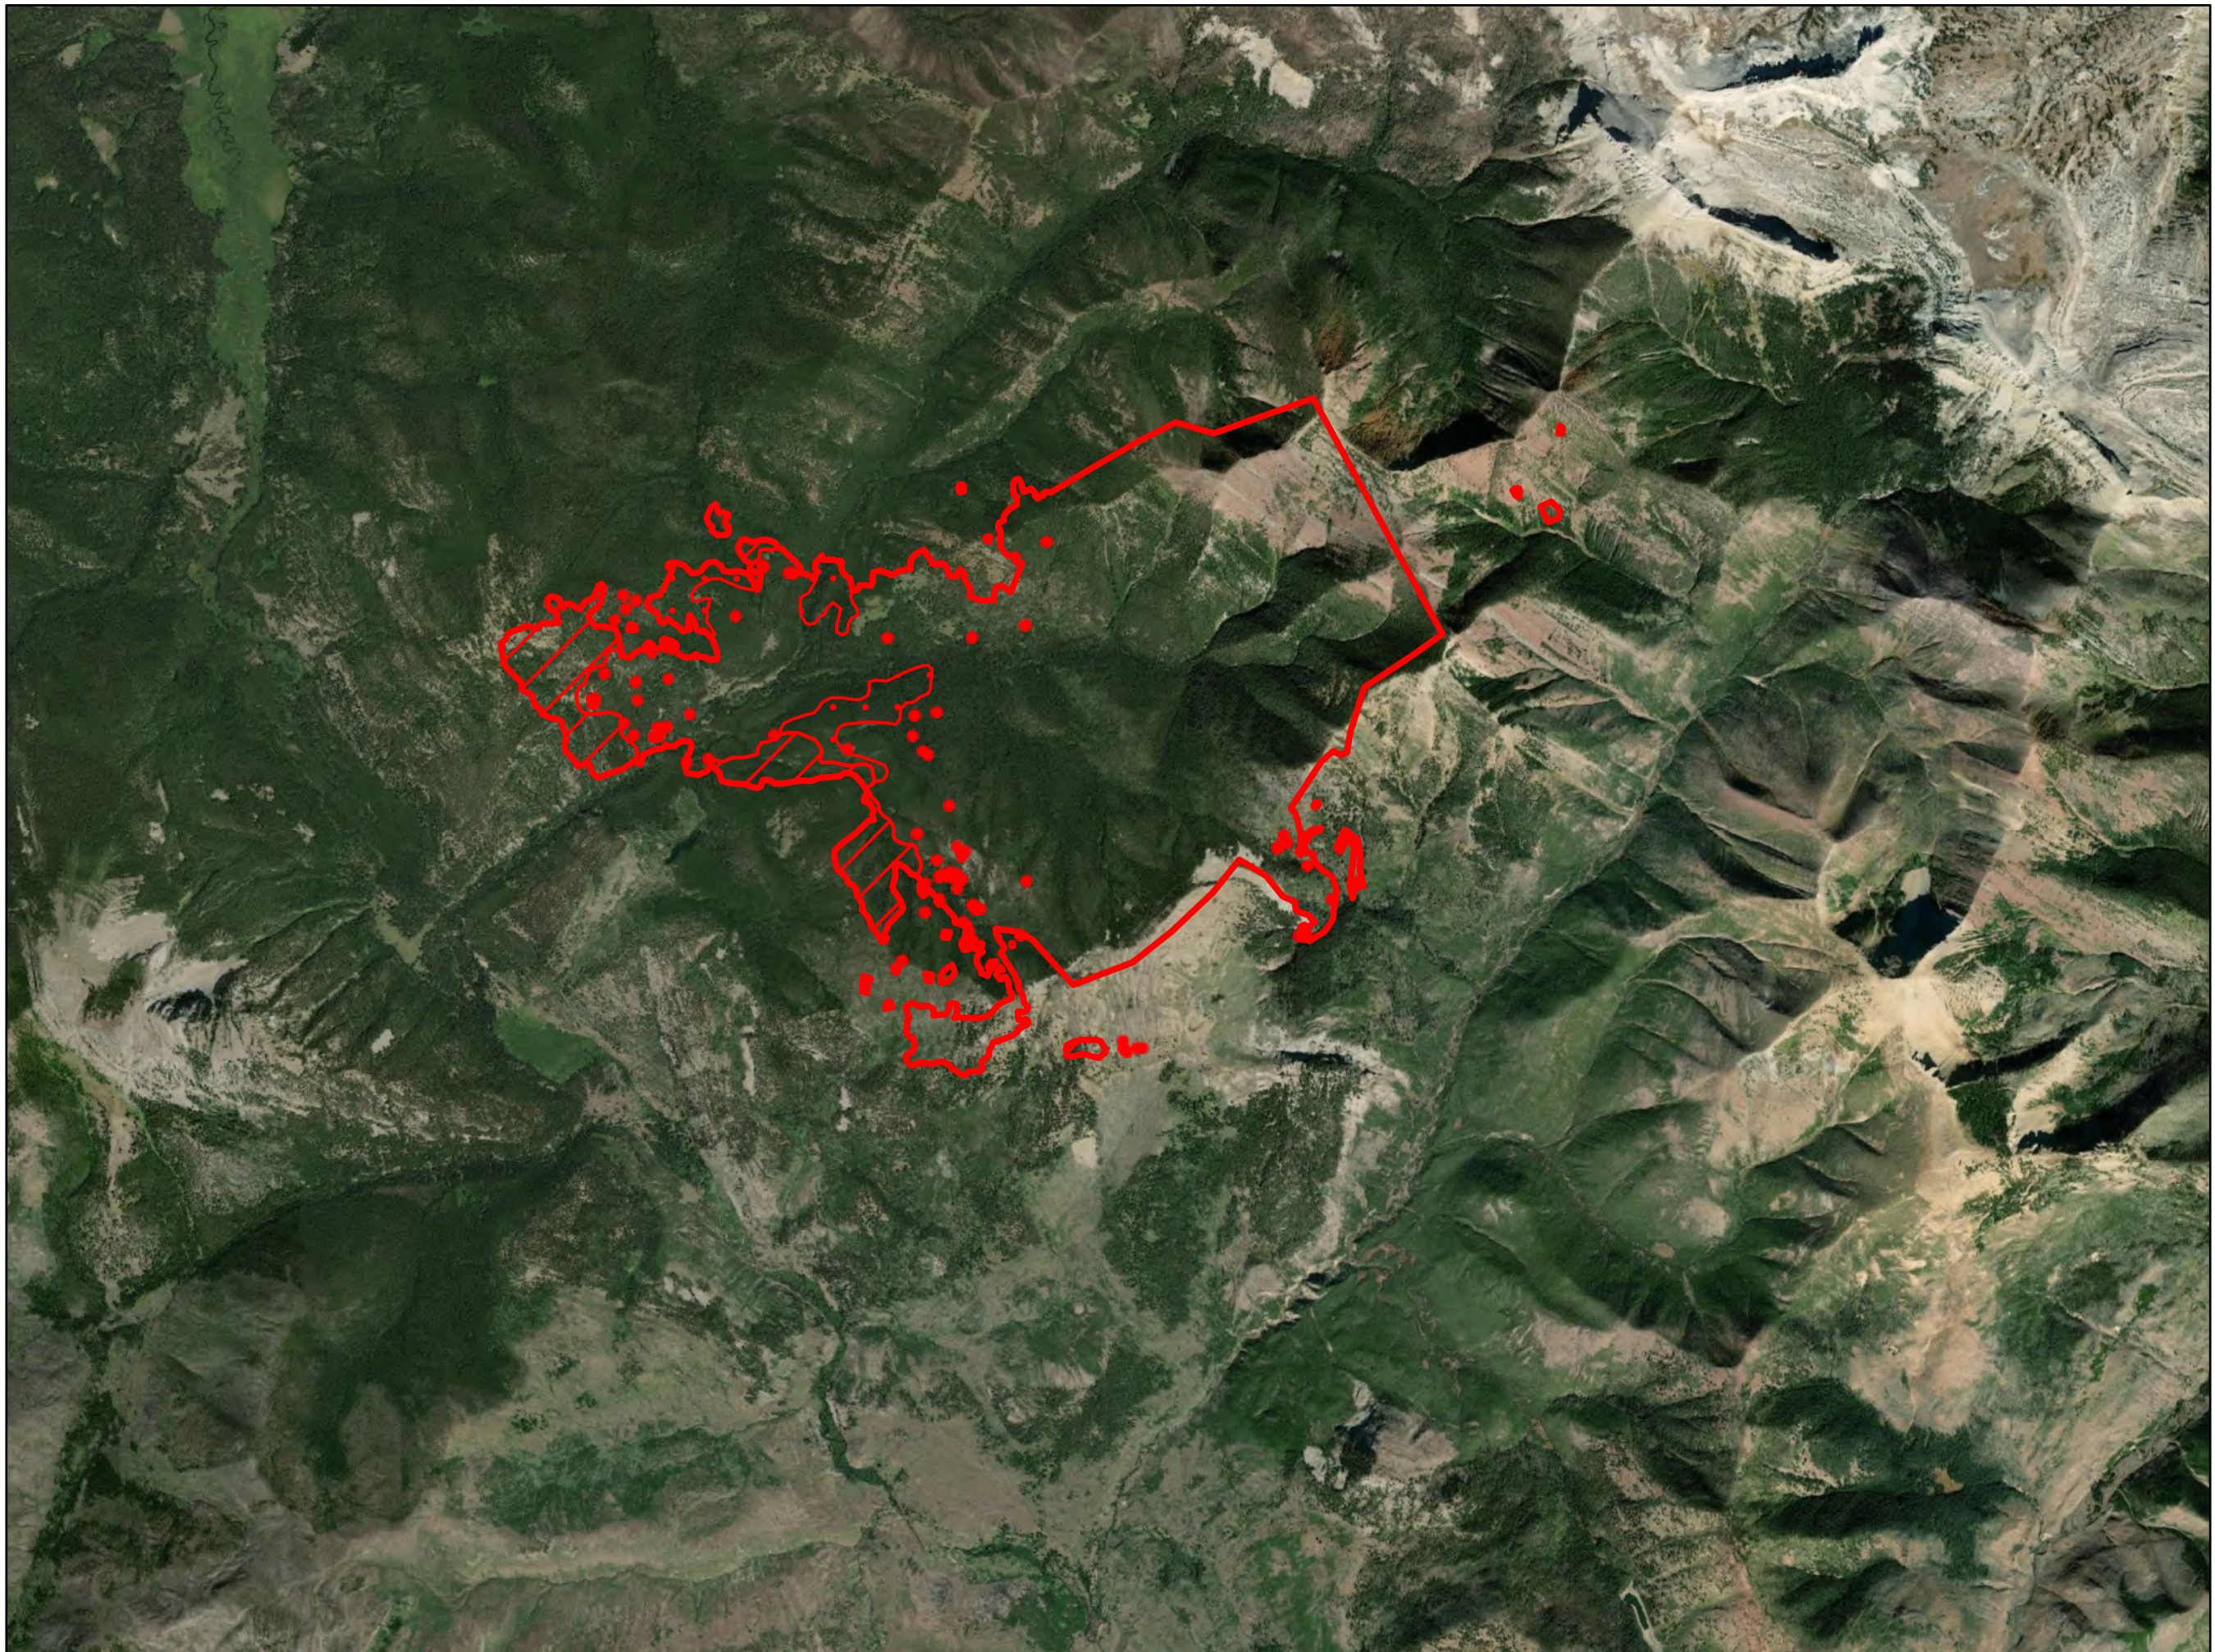

IR Heat Map

8/17/2021

Dry Cabin

MT-LNF-000951

3451 acres at 16 August 2021 @ 20:34

- IR Isolated Heat Source
- ◻● IR Scattered Heat
- ◻/ IR Intense Heat
- ◻ IR Heat Perimeter

0 0.5 1 Miles

Remote Incident Support Team
8/17/2021 0727

North American 1983 Datum. LatLong Grid