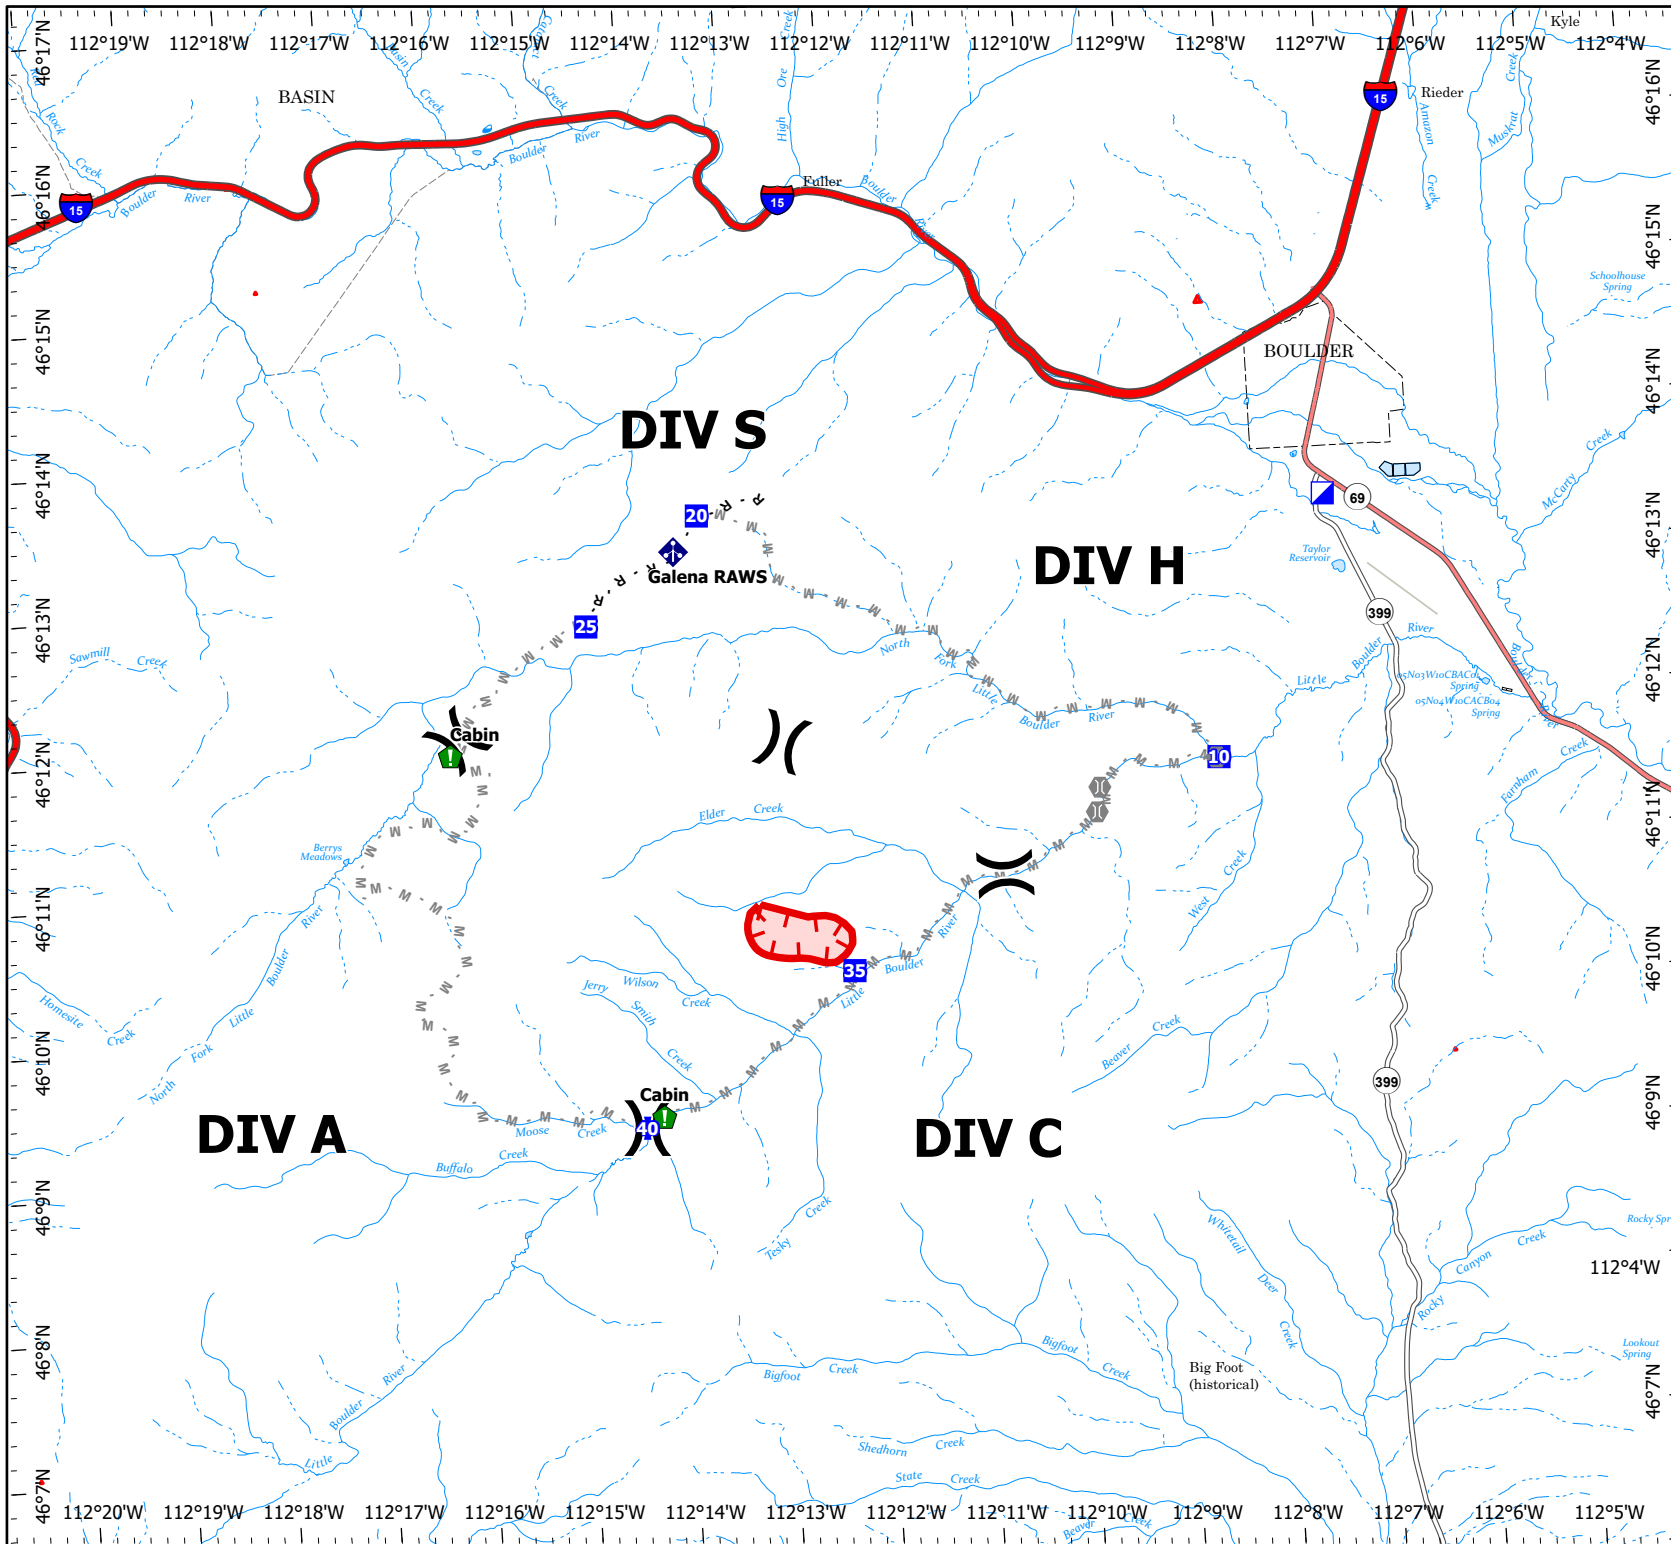

Incident Action Plan Map

Gatlin Gulch
MTBDF-006338
08/03/2021

150 Acres @ 31 July 2021

-) (Division Break
- ▣ Incident Command Post
- Drop Point
- ⚙ Bridge
- 🏠 Resource Location
- ⚡ Mobile Weather Unit
- R - R Completed Road as Line
- M - M Planned Mixed Construction Line
- ▬ Fire Edge

8/3/2021 0921
150 Acres from GPS
WGS 1984 Datum. LatLong Grid