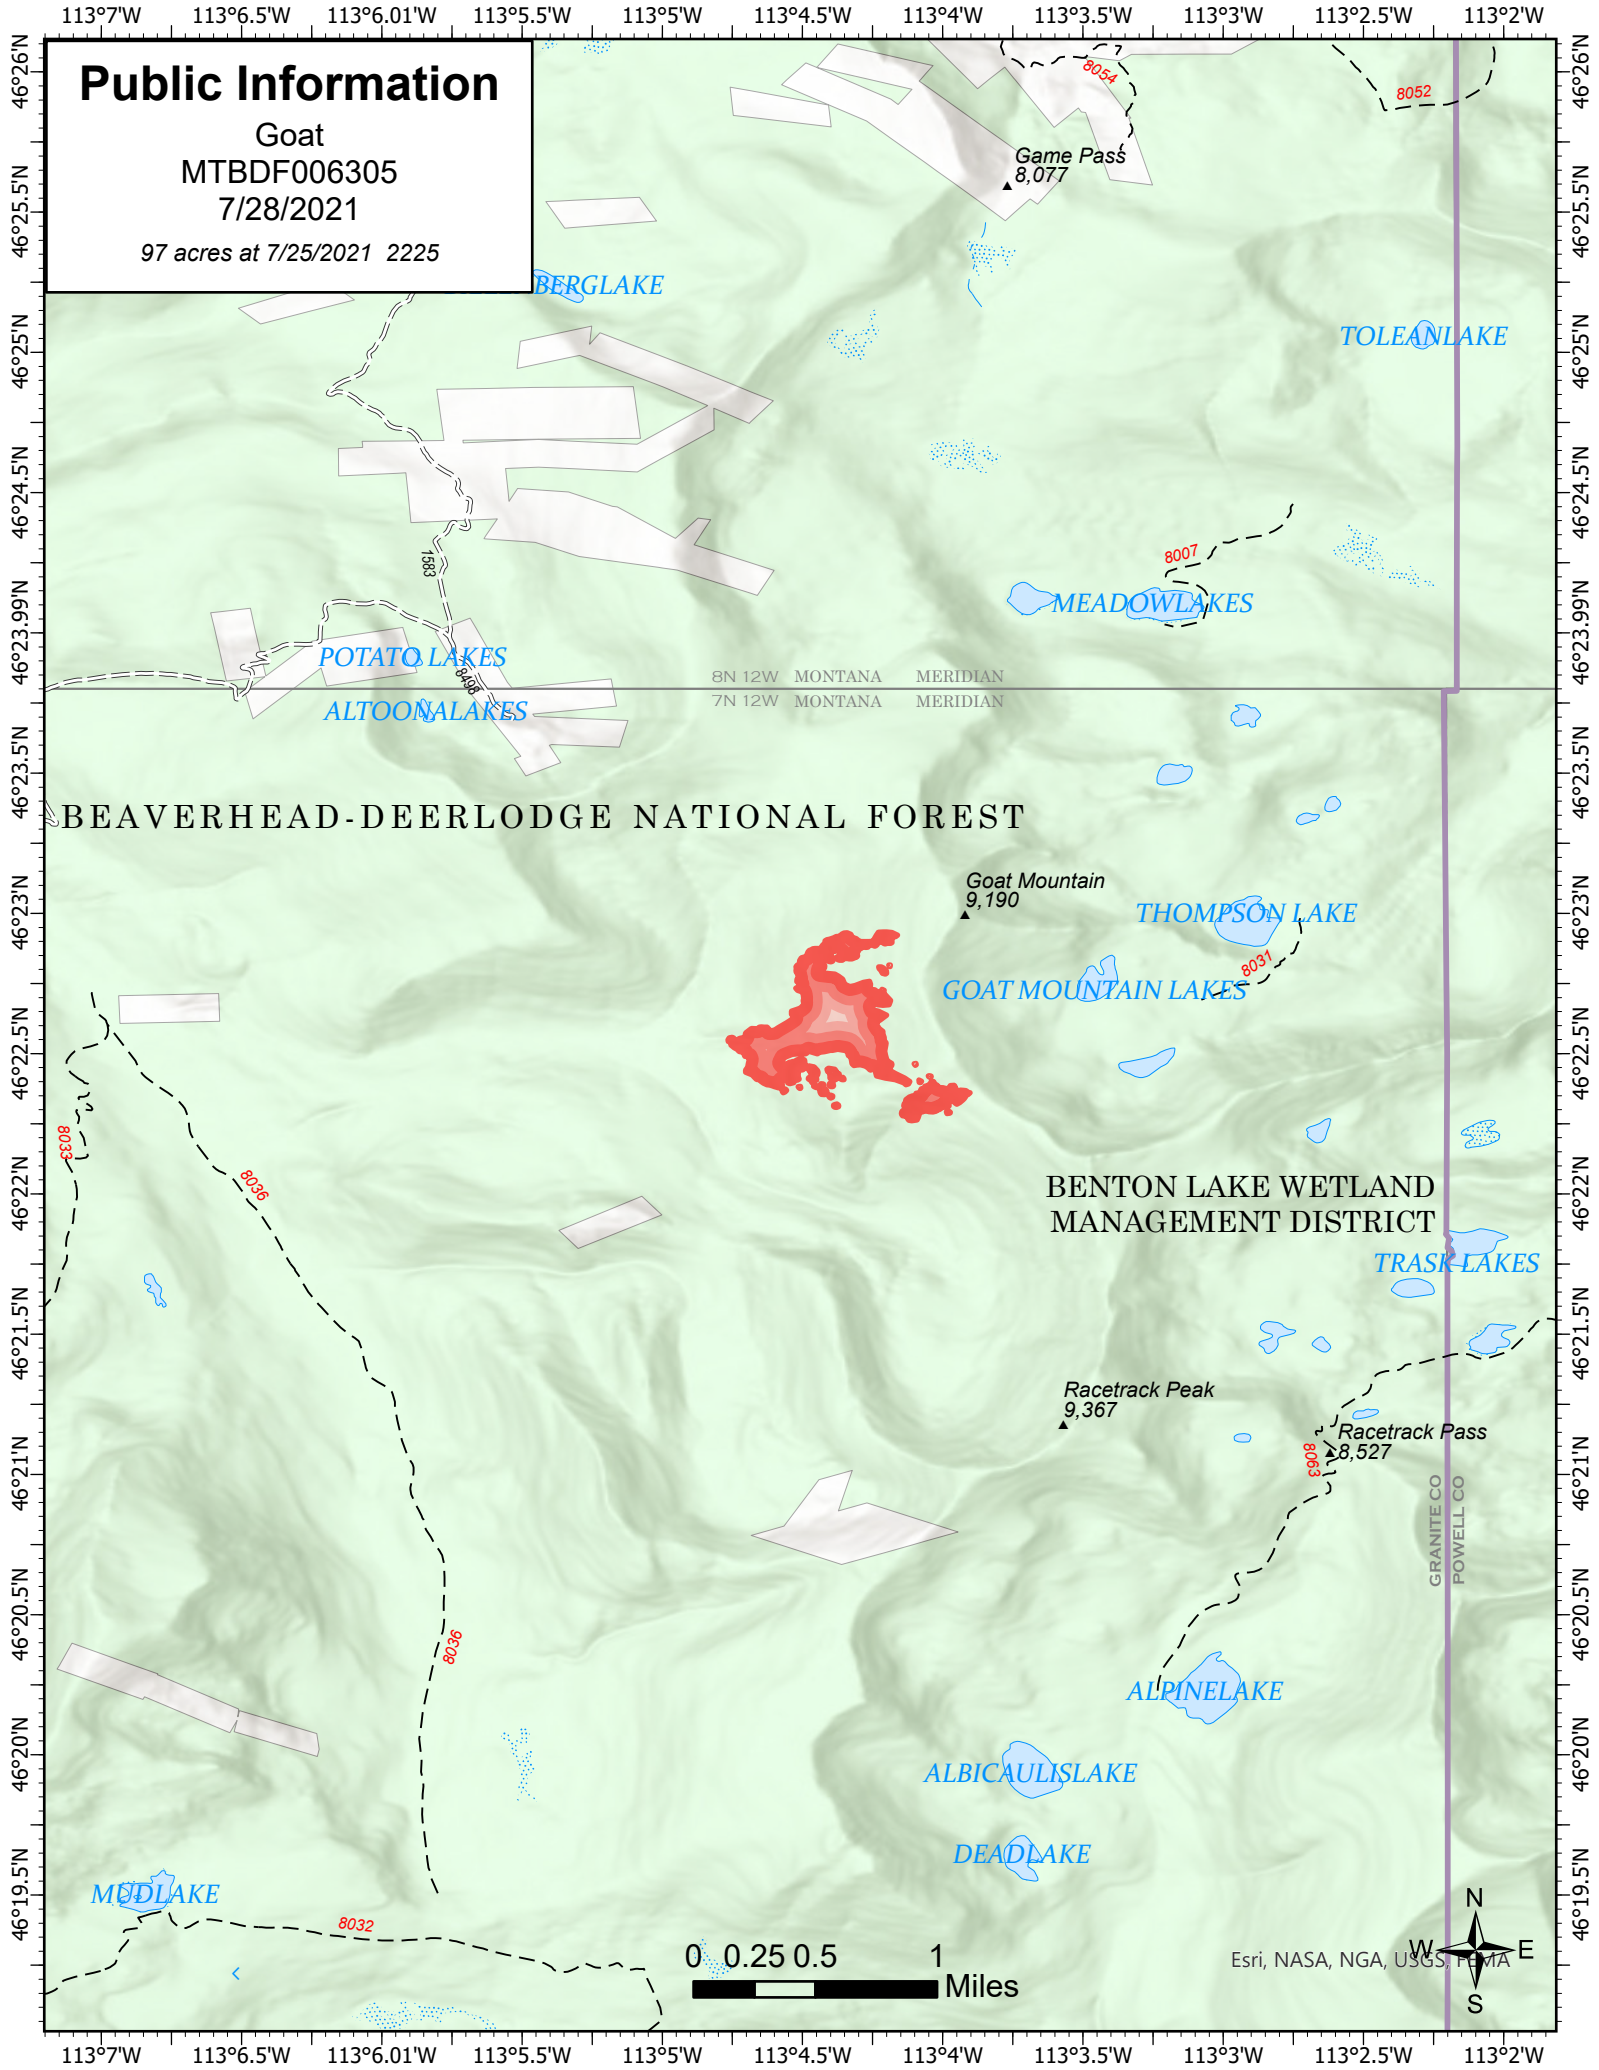

Public Information

Goat
MTBDF006305
7/28/2021

97 acres at 7/25/2021 2225

8N 12W MONTANA MERIDIAN
7N 12W MONTANA MERIDIAN

0 0.25 0.5 1 Miles

Esri, NASA, NGA, USGS, NOAA