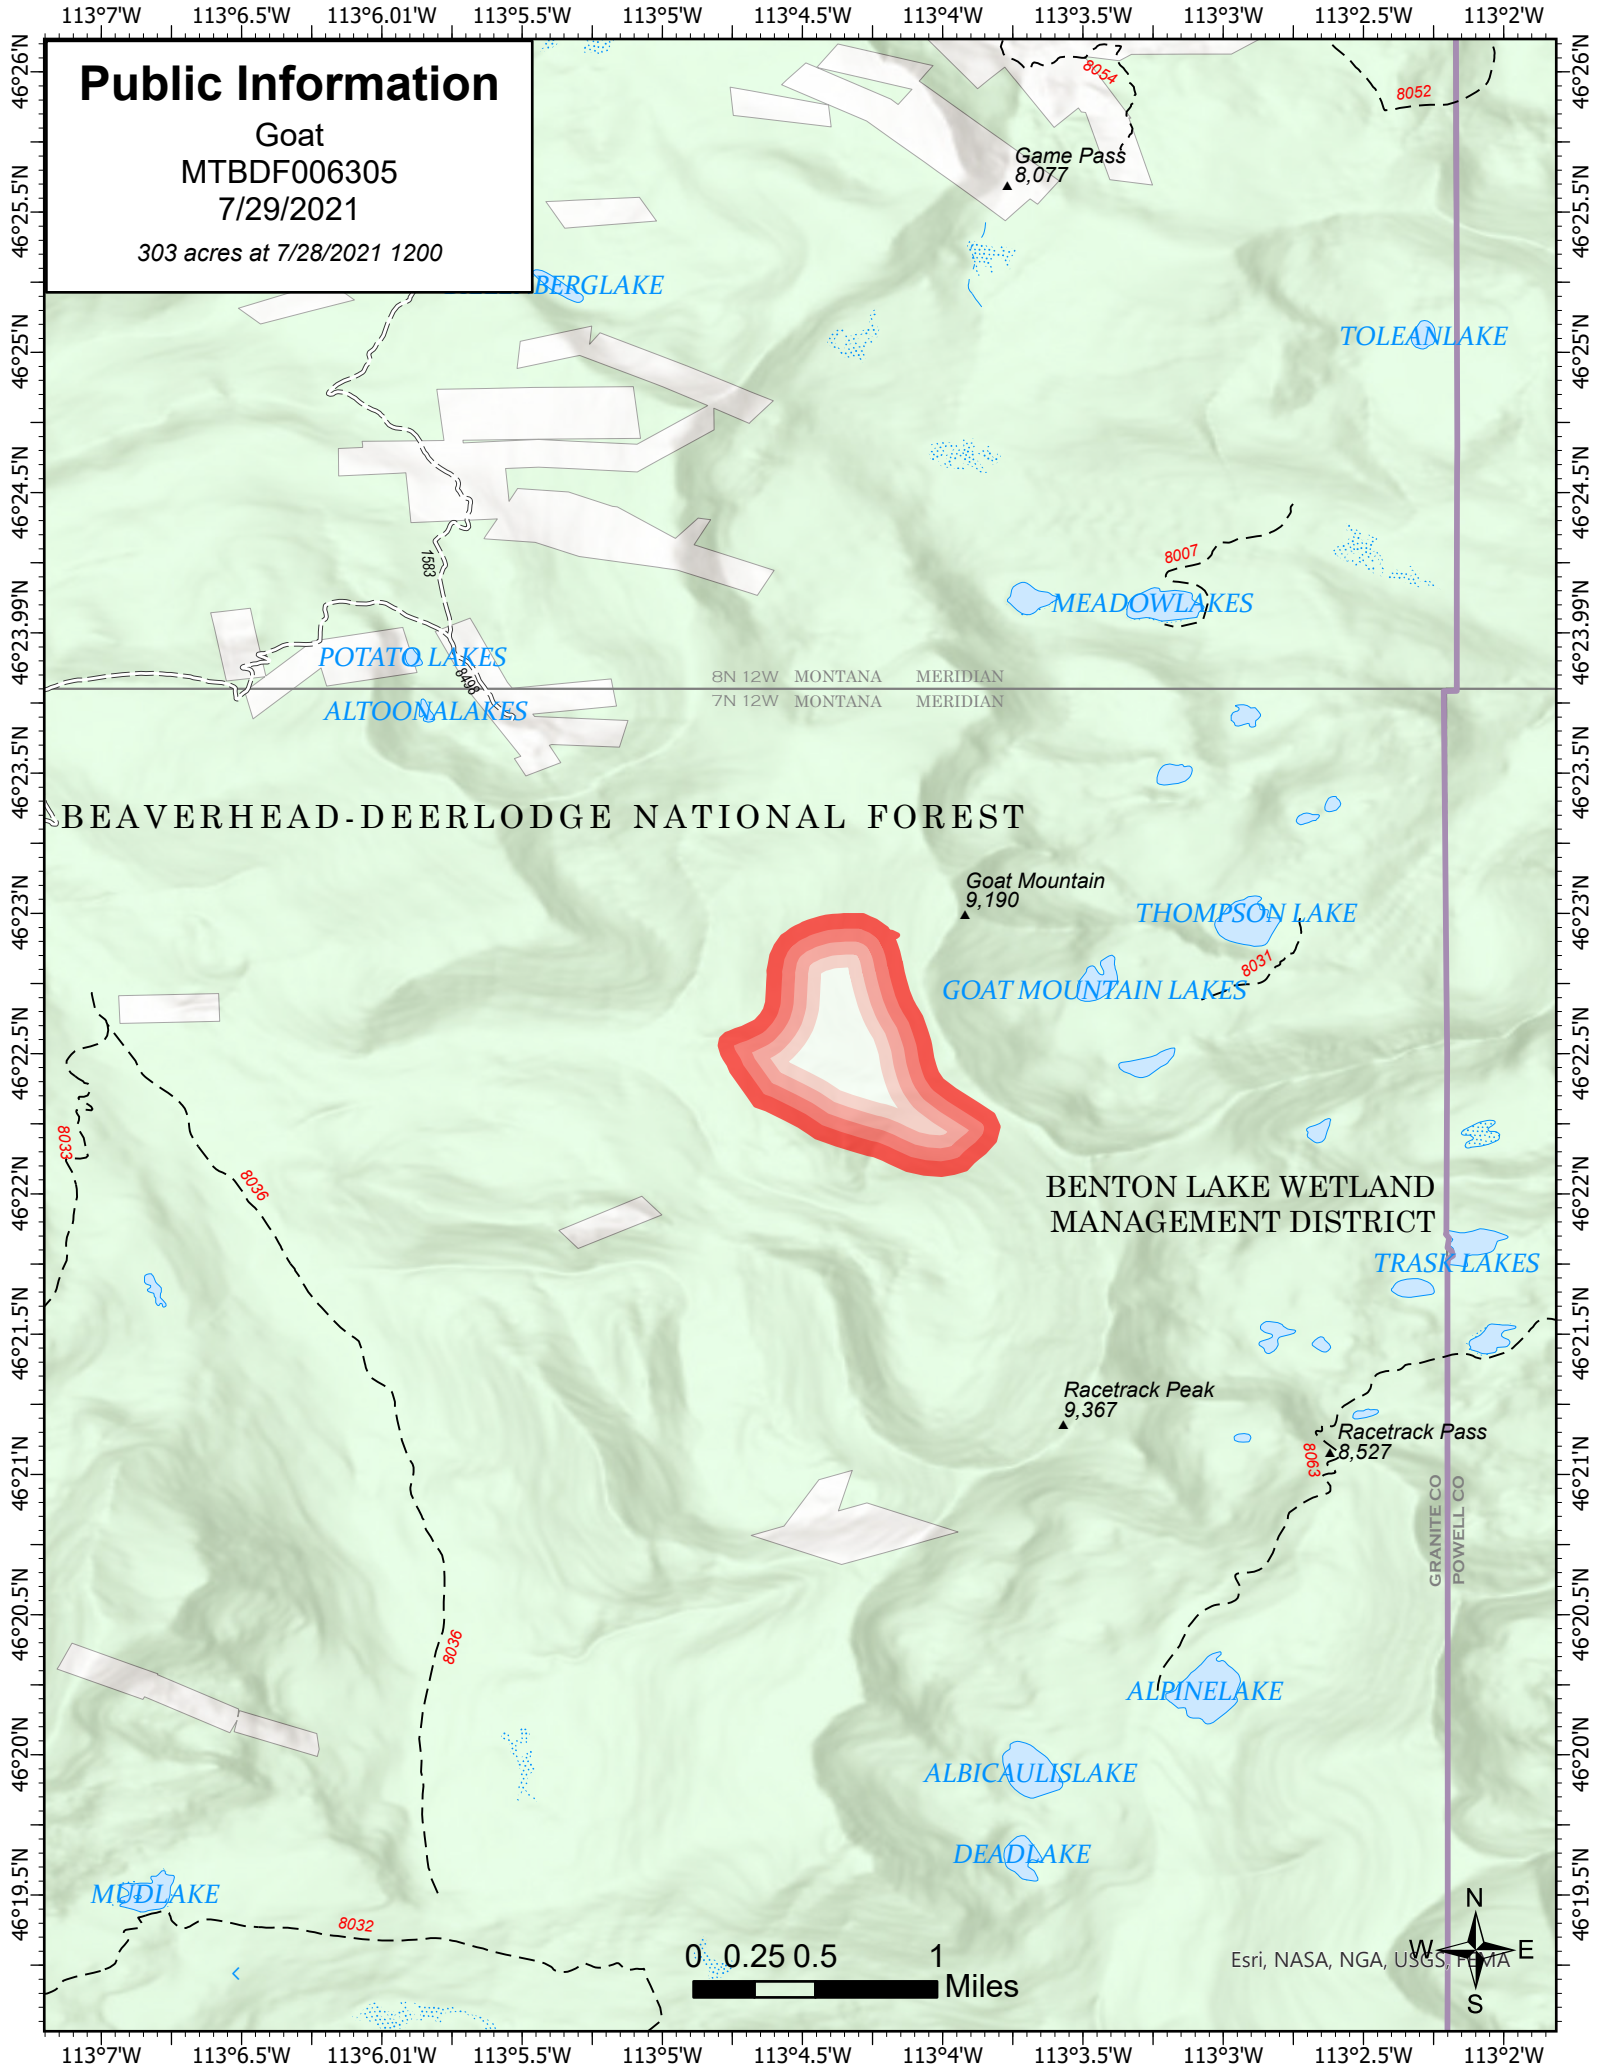

Public Information

Goat
MTBDF006305
7/29/2021

303 acres at 7/28/2021 1200

8N 12W MONTANA MERIDIAN
7N 12W MONTANA MERIDIAN