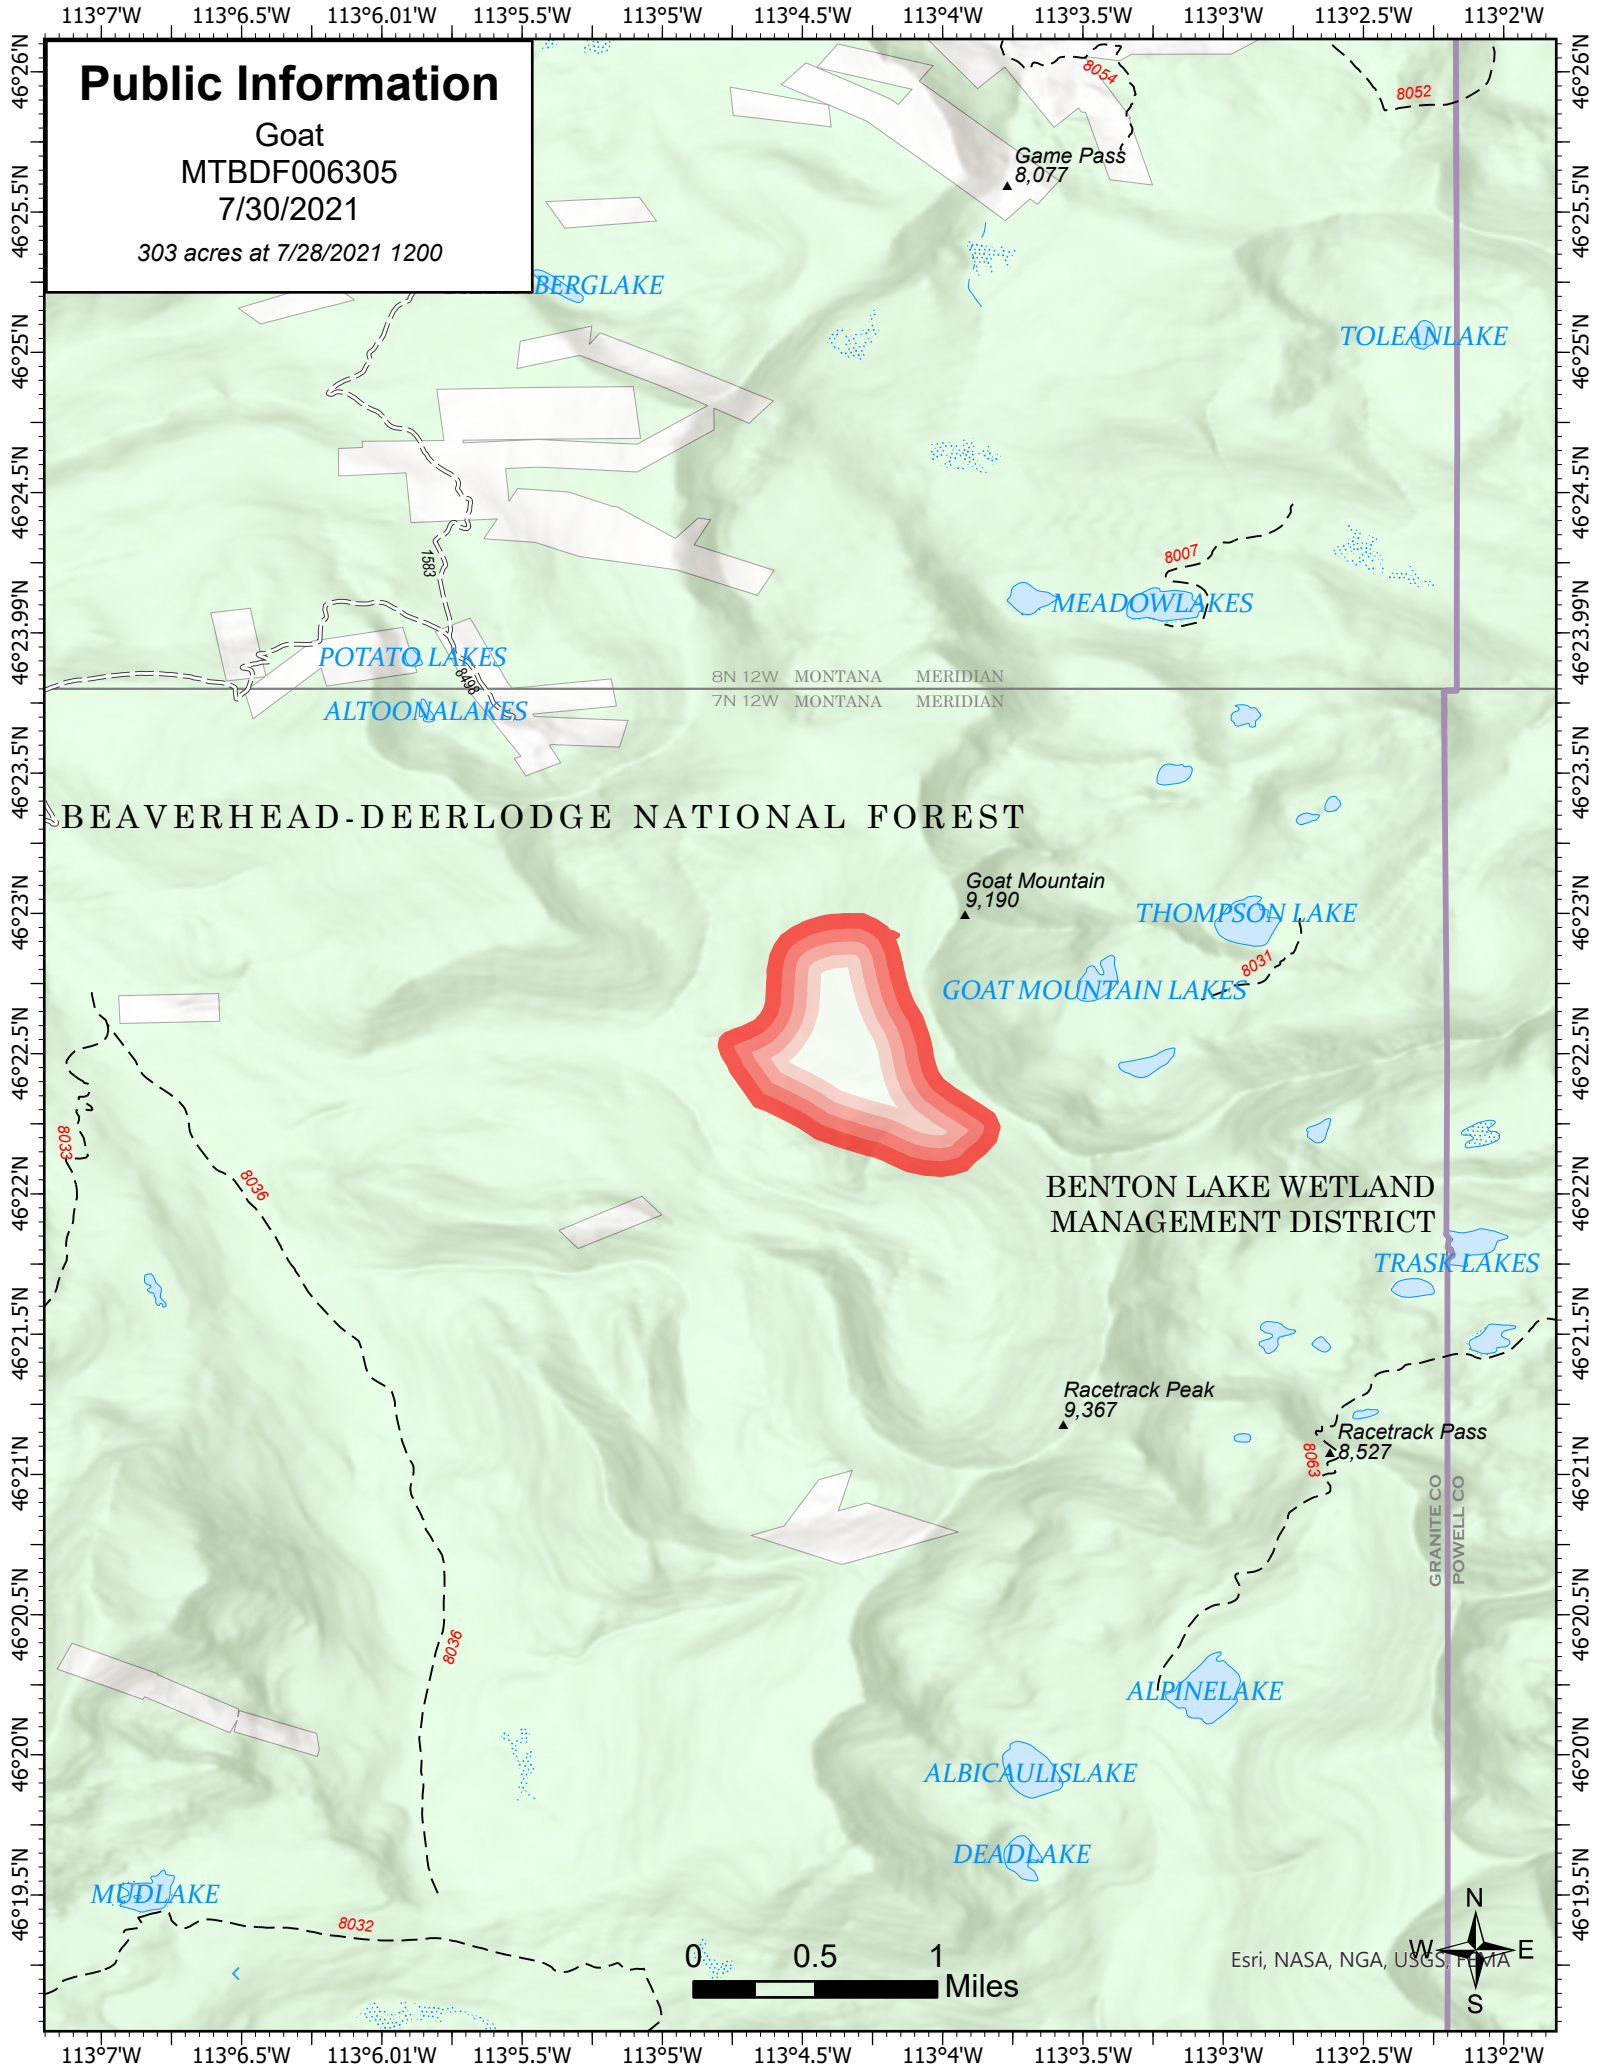

Public Information

Goat
MTBDF006305
7/30/2021

303 acres at 7/28/2021 1200

8N 12W MONTANA MERIDIAN
7N 12W MONTANA MERIDIAN