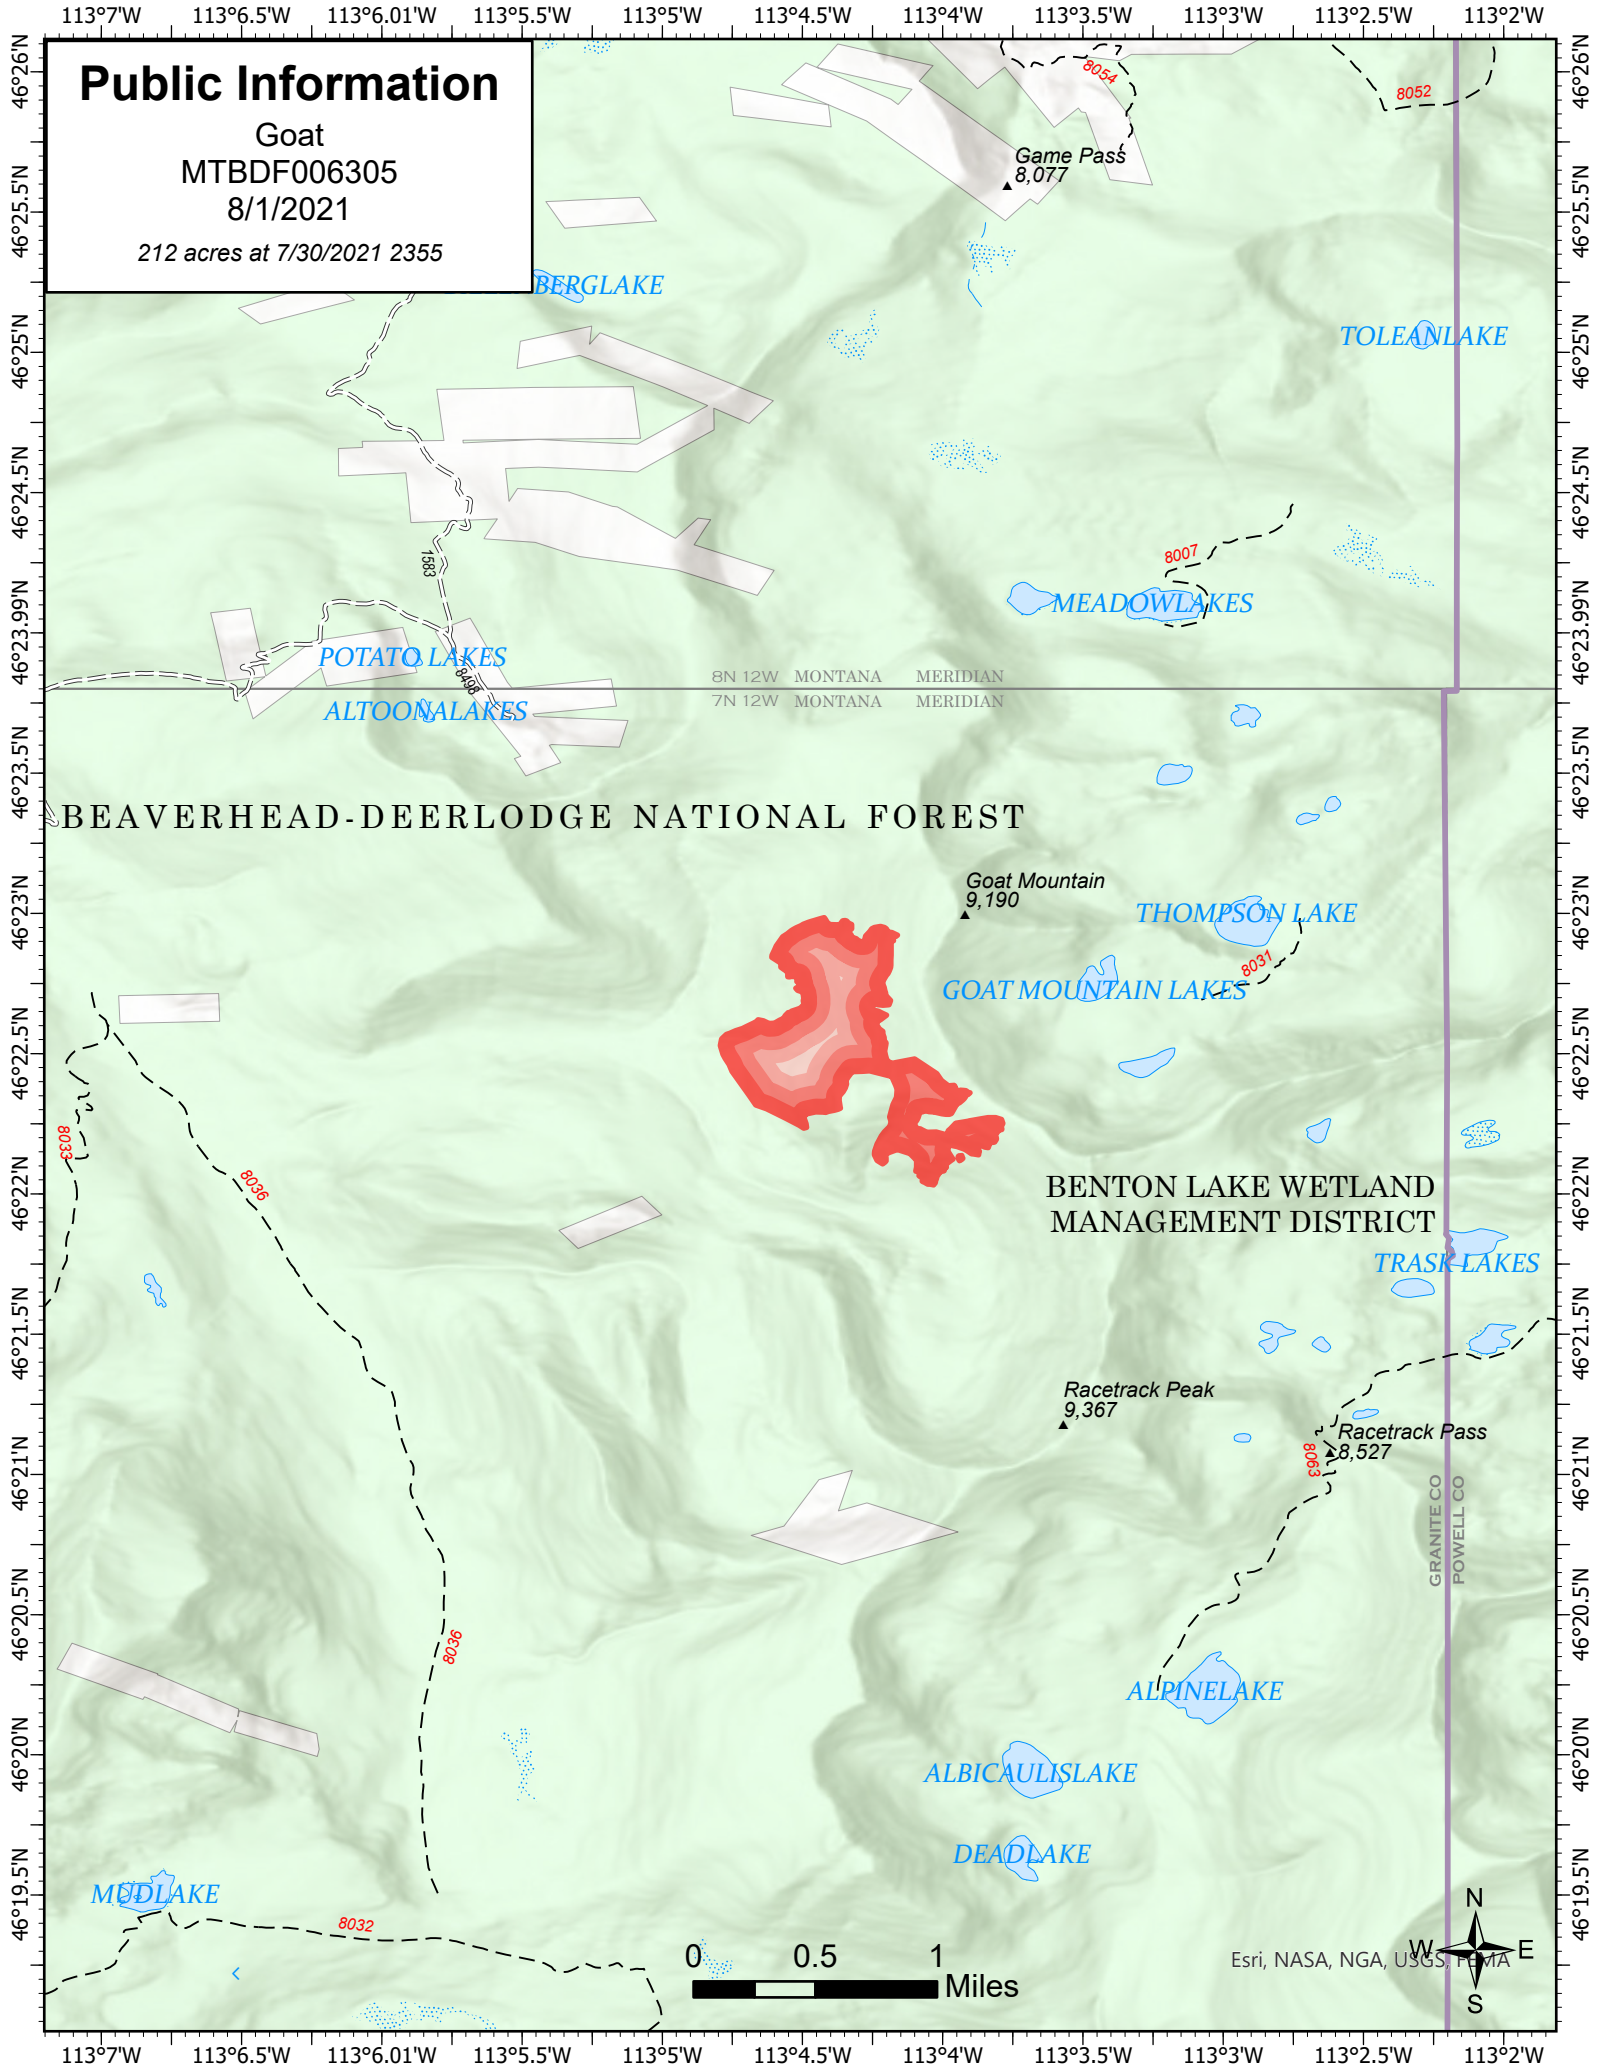

Public Information

Goat
MTBDF006305
8/1/2021

212 acres at 7/30/2021 2355

8N 12W MONTANA MERIDIAN
7N 12W MONTANA MERIDIAN

GRANITE CO
POWELL CO

0 0.5 1 Miles

Esri, NASA, NGA, USGS, NOAA