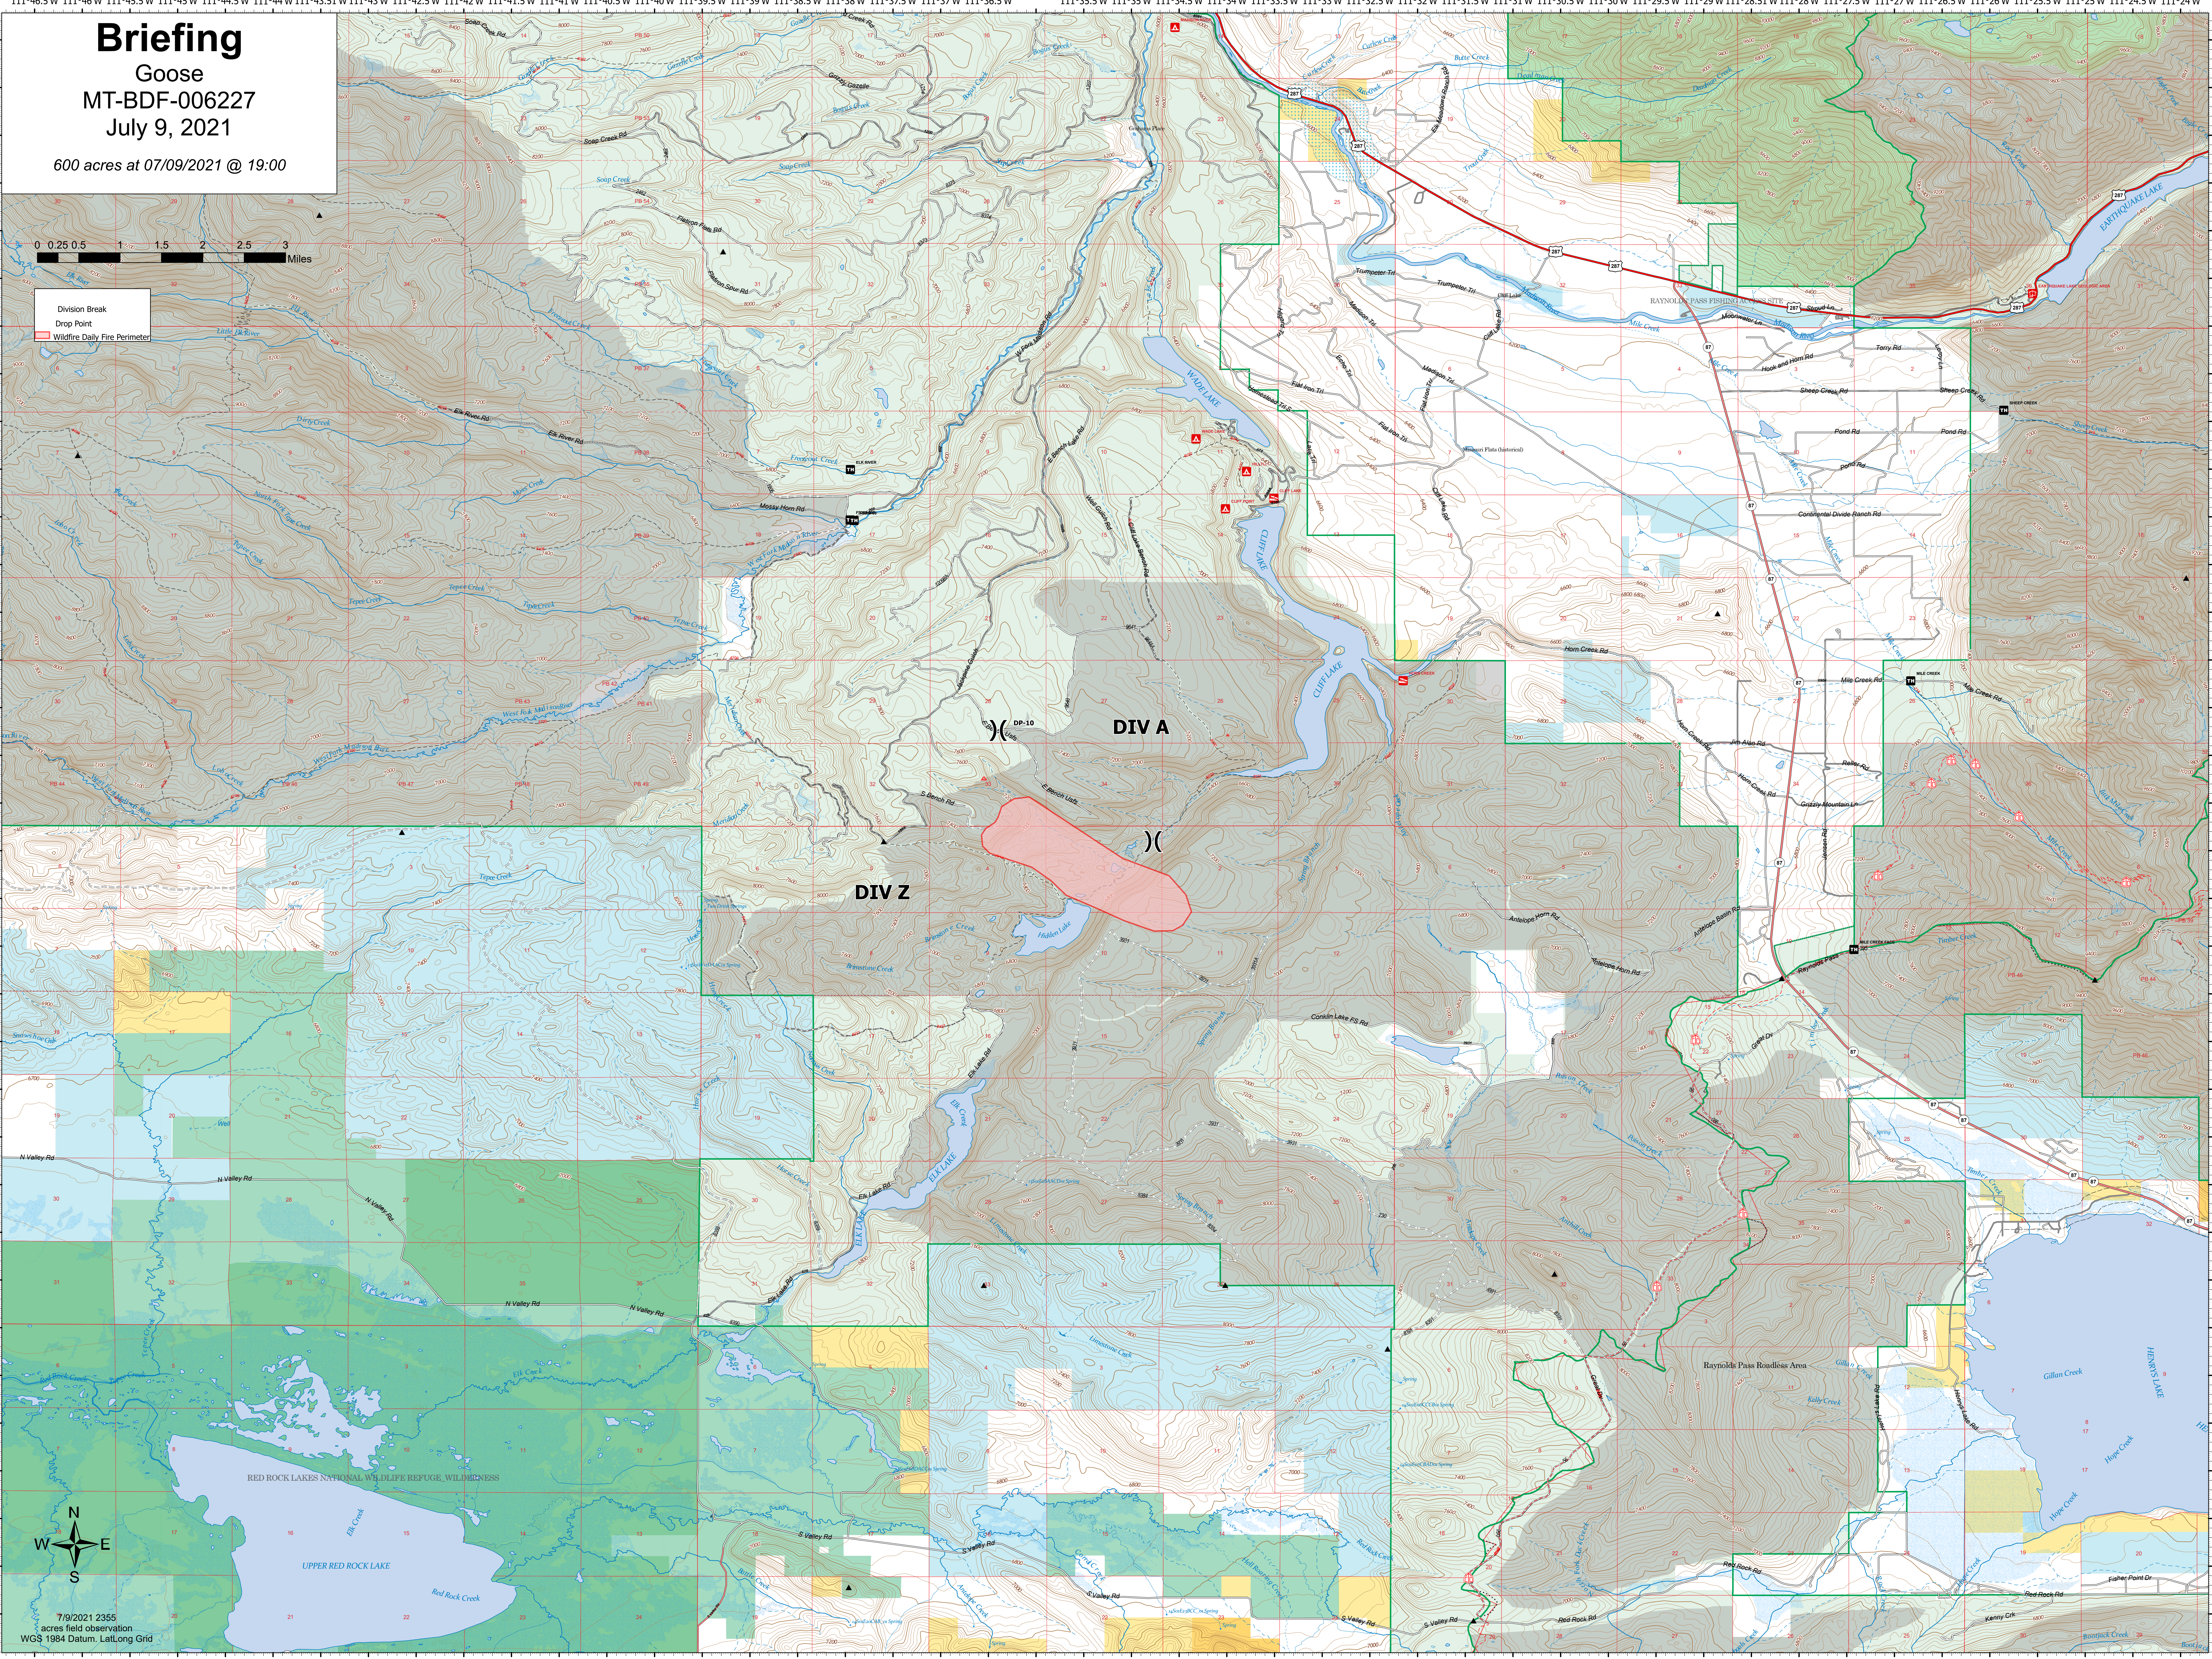

Briefing

Goose
MT-BDF-006227
July 9, 2021

600 acres at 07/09/2021 @ 19:00

0 0.25 0.5 1 1.5 2 2.5 3 Miles

Division Break
Drop Point
Wildfire Daily Fire Perimeter

RED ROCK LAKES NATIONAL WILDLIFE REFUGE WILDERNESS

UPPER RED ROCK LAKE

7/9/2021 2355
acres field observation
WGS 1984 Datum, LatLong Grid