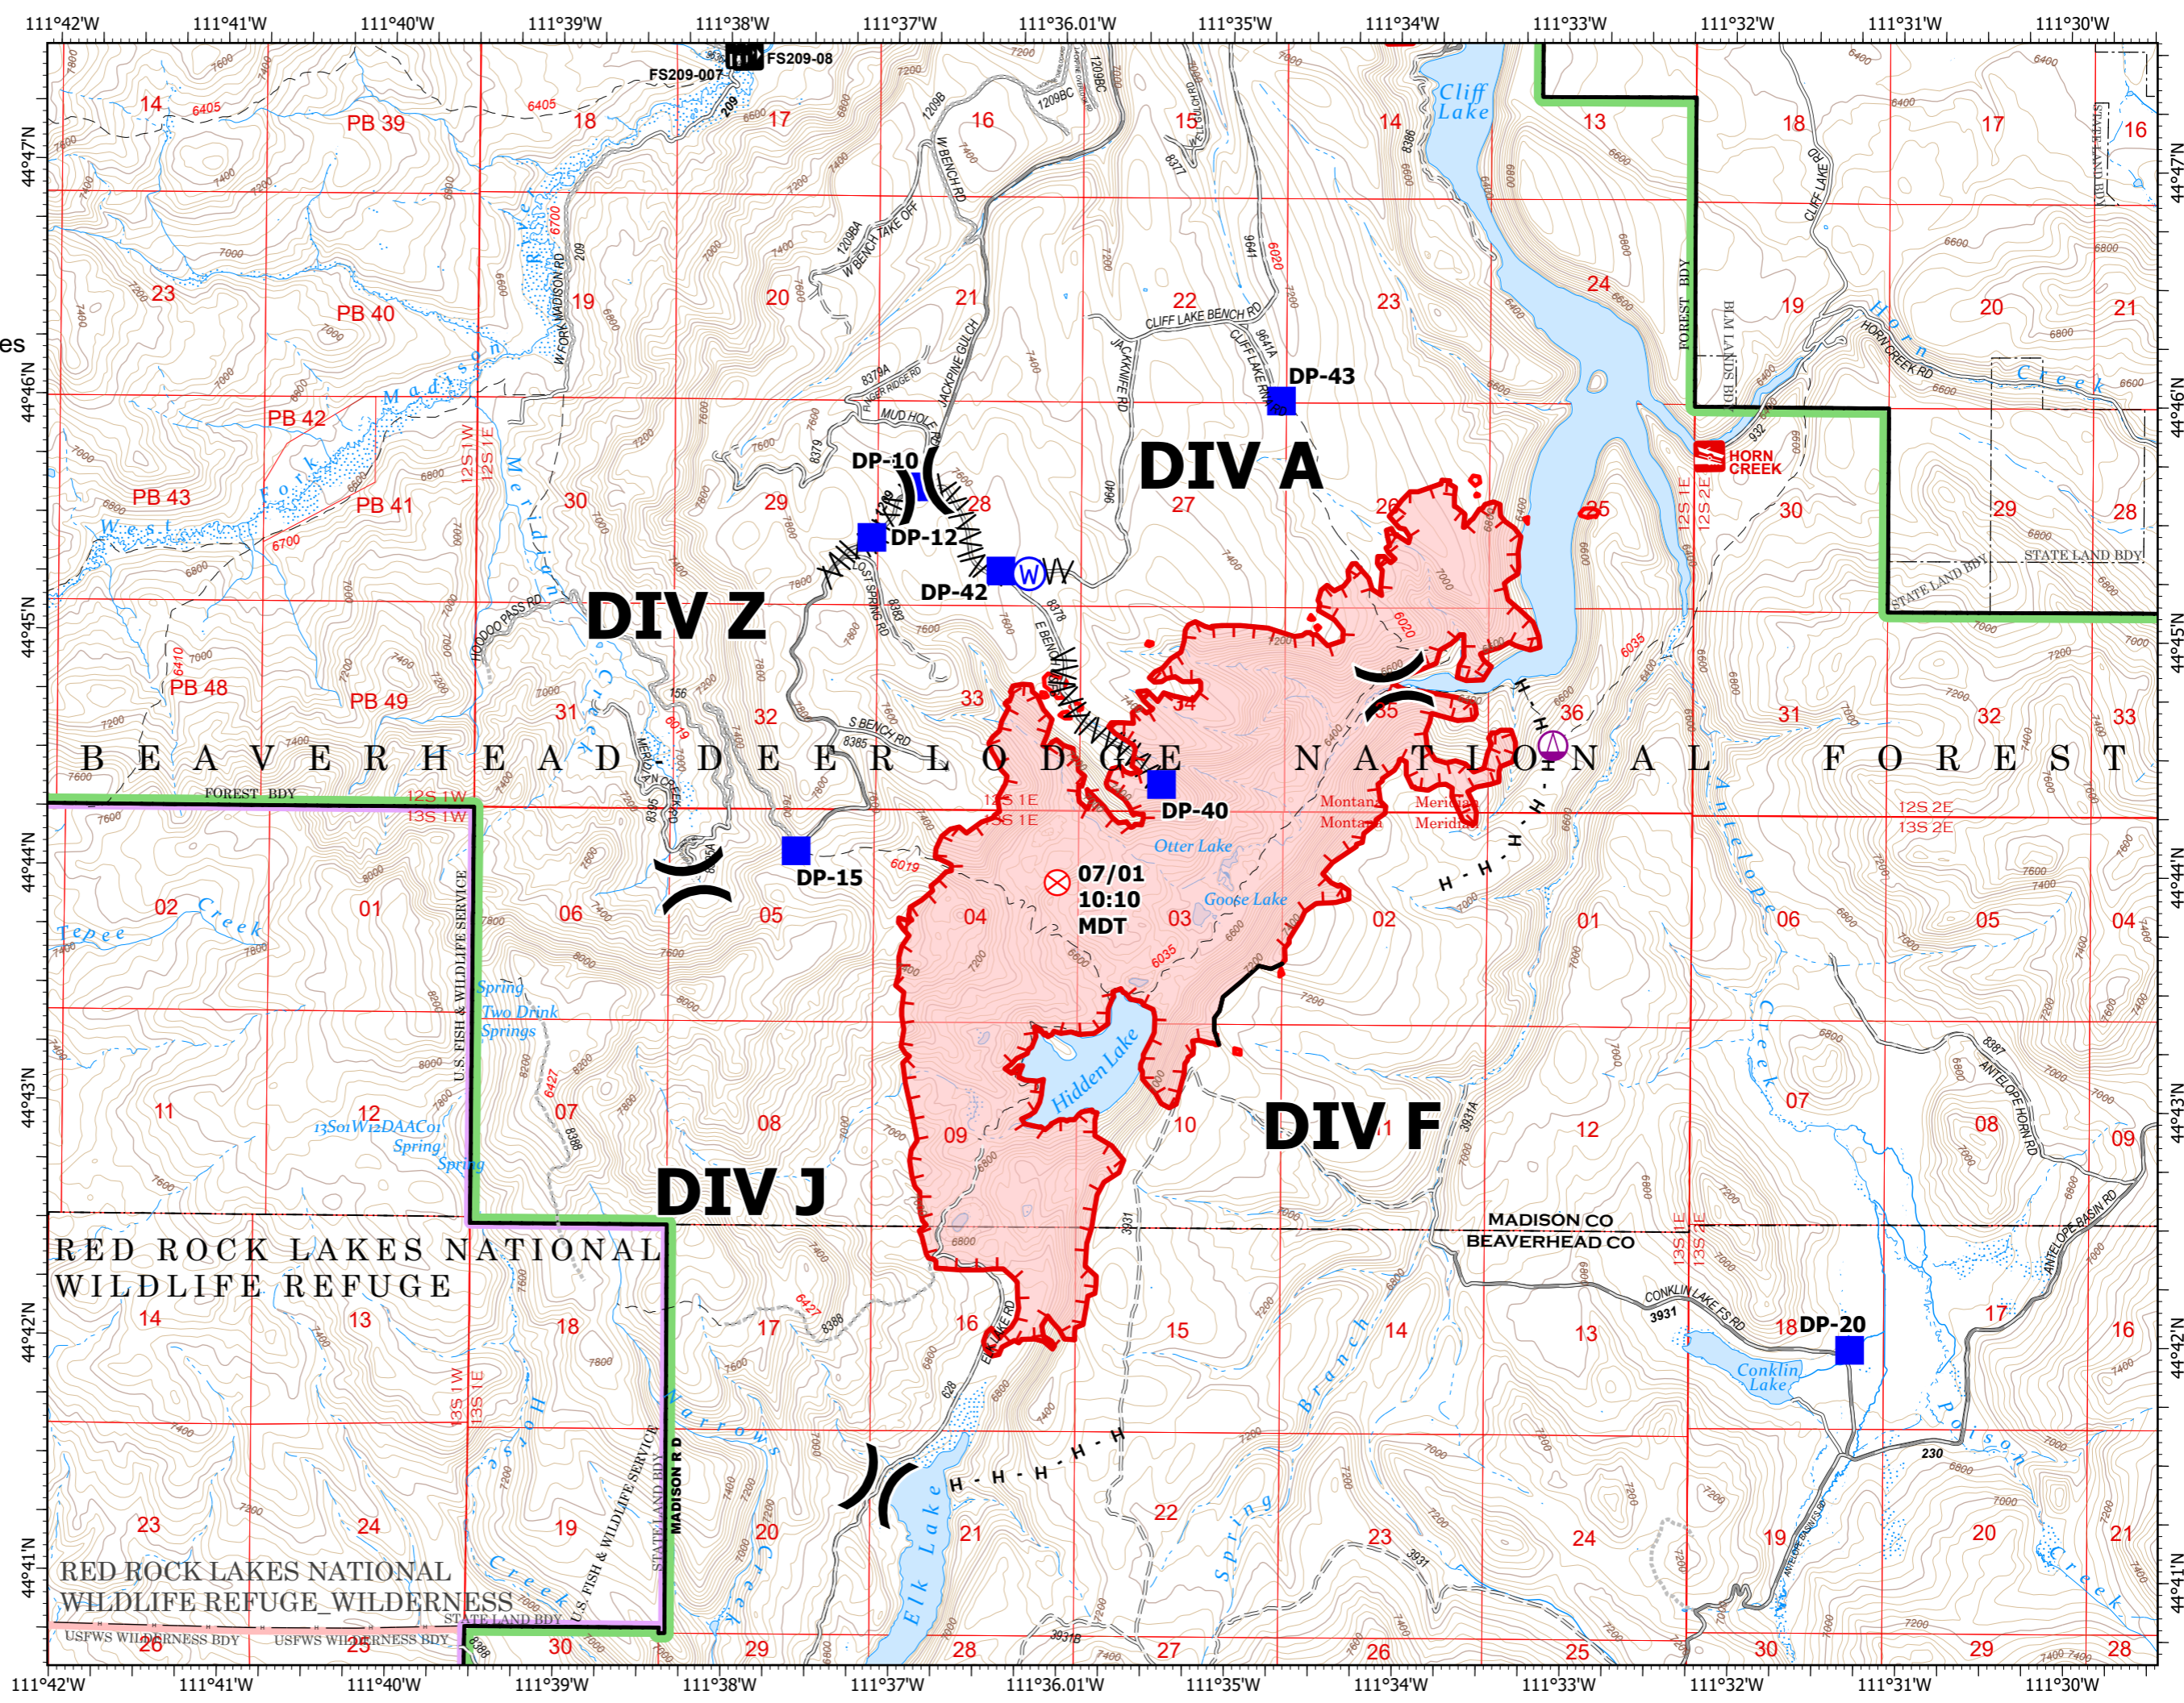

IAP Map

Goose
MTBDF-006227
07/14/2021

3,236 acres at 07/12/2021 20:49 hrs

- Sling Site
- Division Break
- Drop Point
- Fire Origin
- Water Source
- Completed Fuel Break
- Completed Hand Line
- Fire Edge
- Contained Line

NR Team 5
7/13/2021 1912
Acres from IR
Scale: 1:48,000

North American 1983 Datum. LatLong Grid