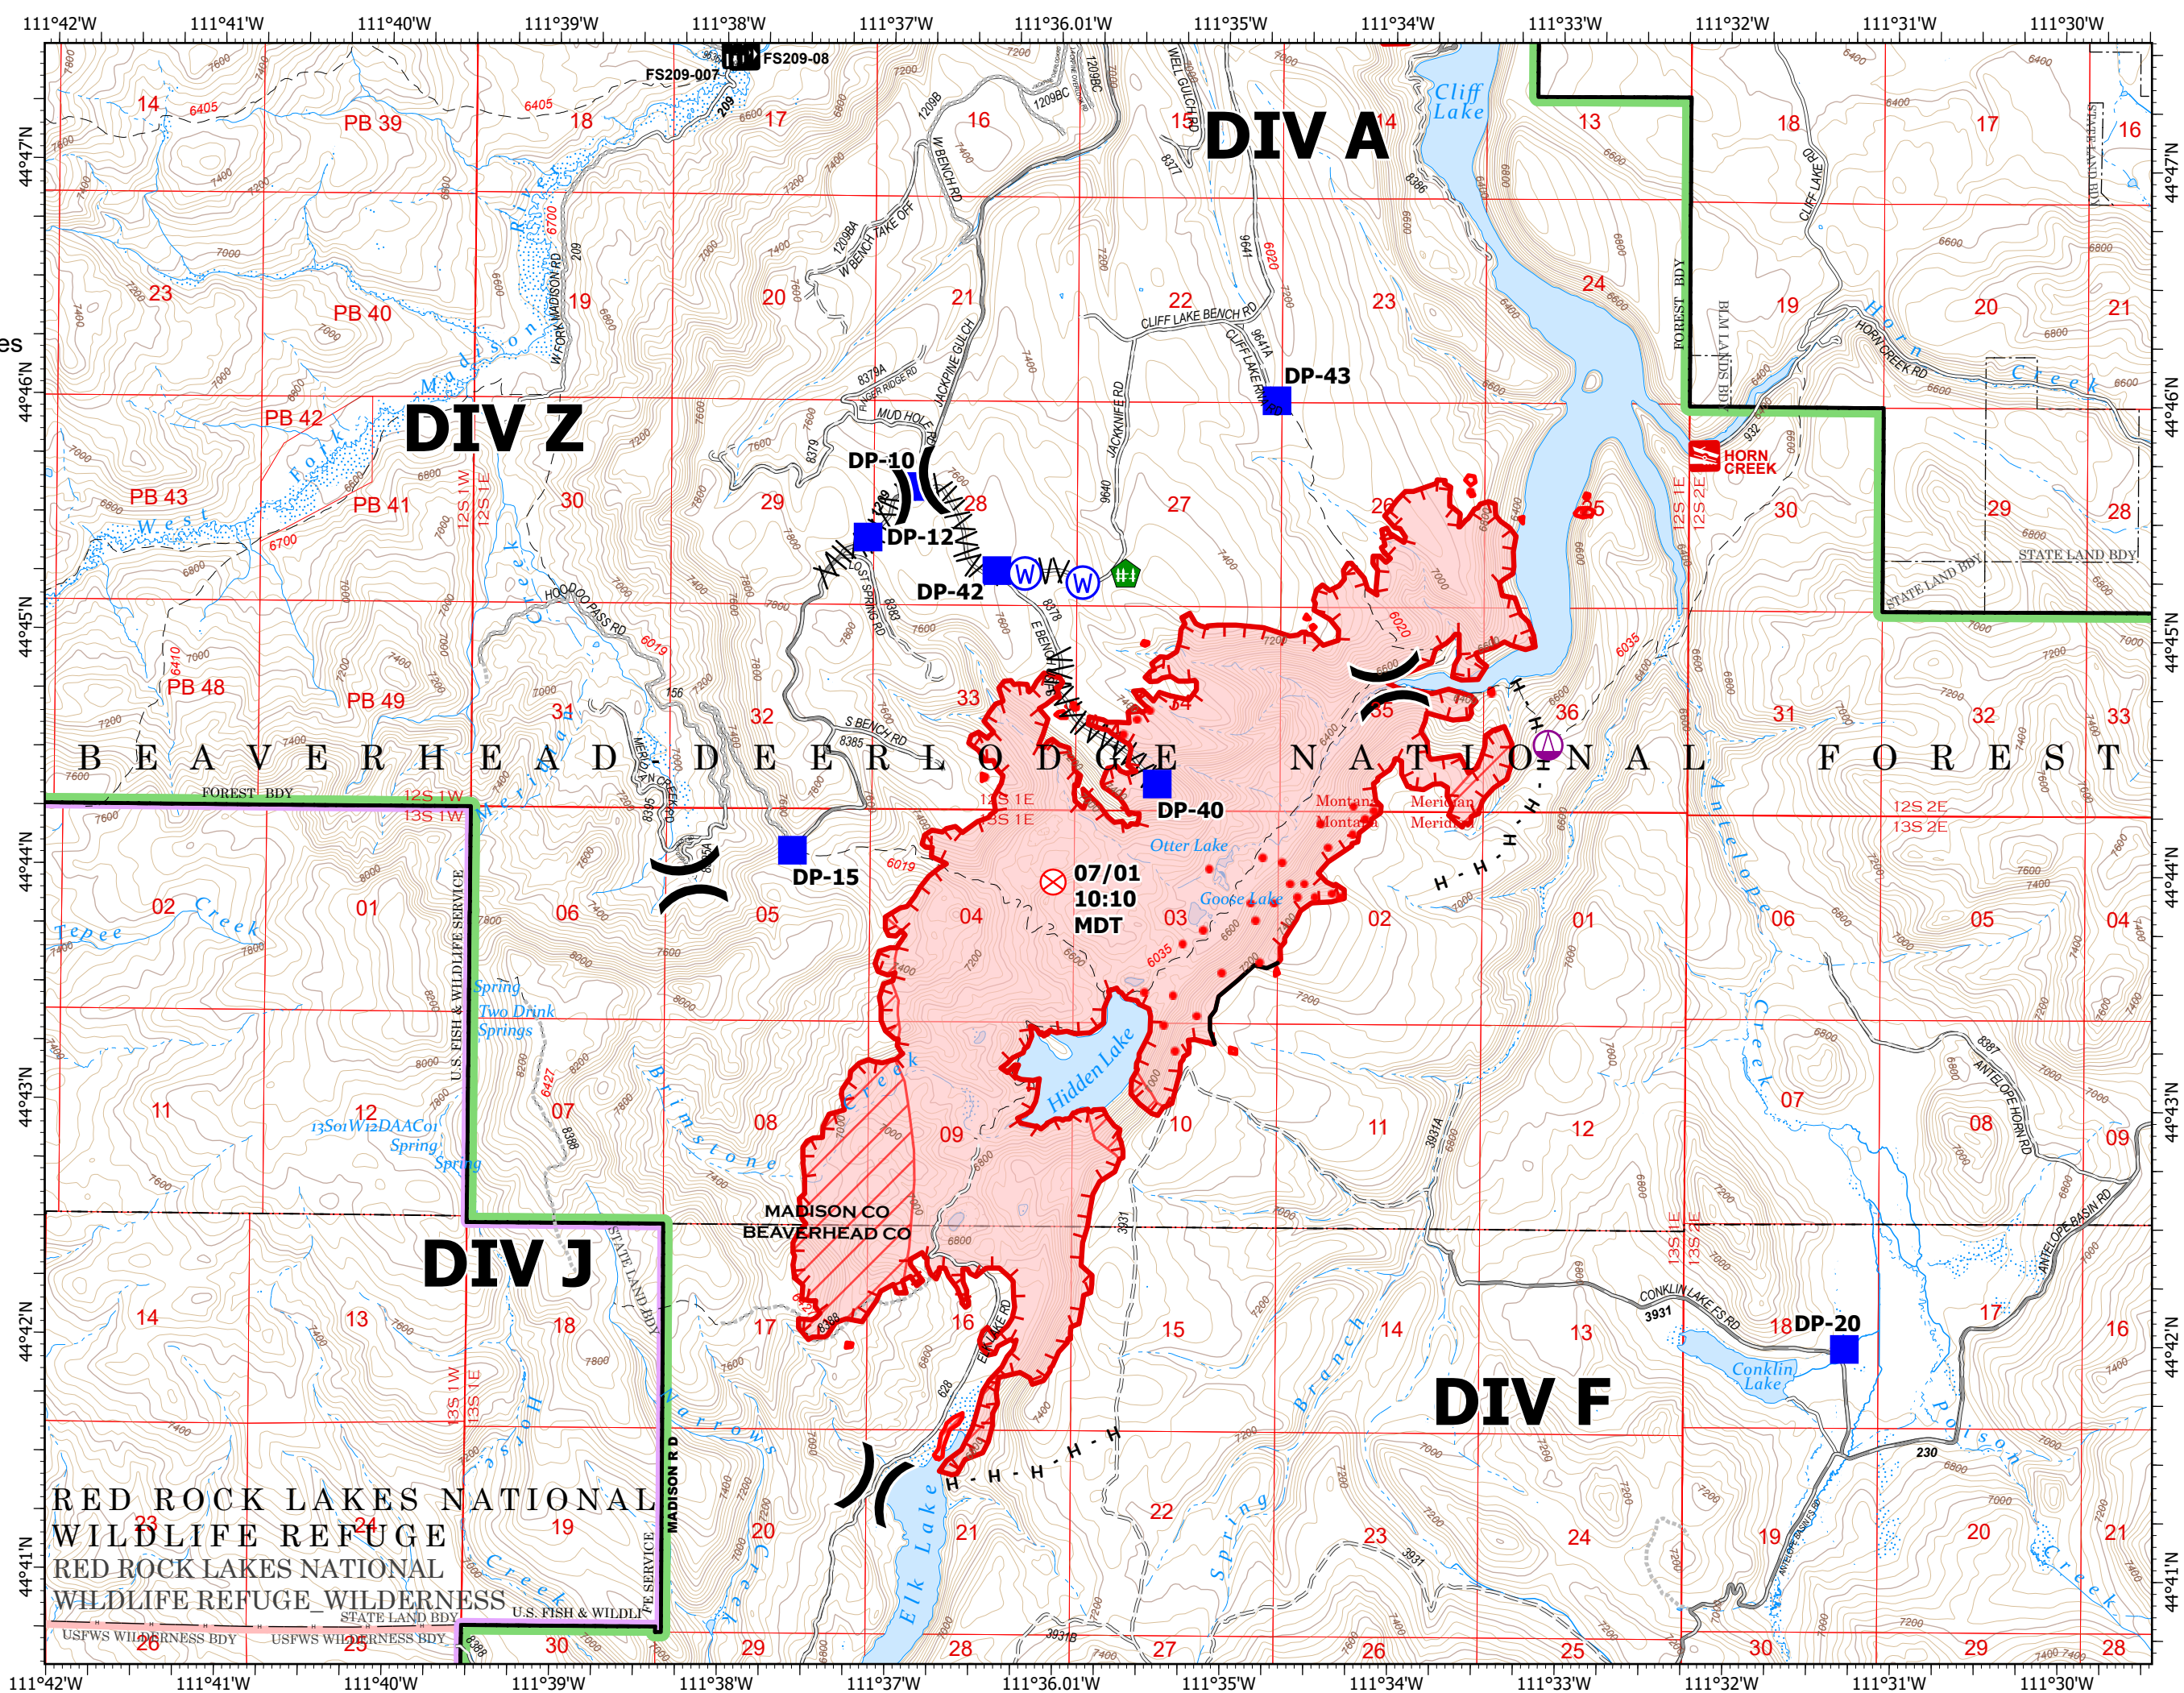

IAP Map

Goose
MTBDF-006227
07/14/2021

3,790 acres at 07/13/2021 20:56 hrs

- Sling Site
- Division Break
- Drop Point
- Fire Origin
- Fence - Cut/Damaged
- Water Source
- IR Intense Heat Source
- Completed Fuel Break
- Completed Hand Line
- Fire Edge
- Contained Line
- IR Intense Heat

NR Team 5
7/14/2021 0535
Acres from IR
Scale: 1:48,000

North American 1983 Datum, LatLong Grid