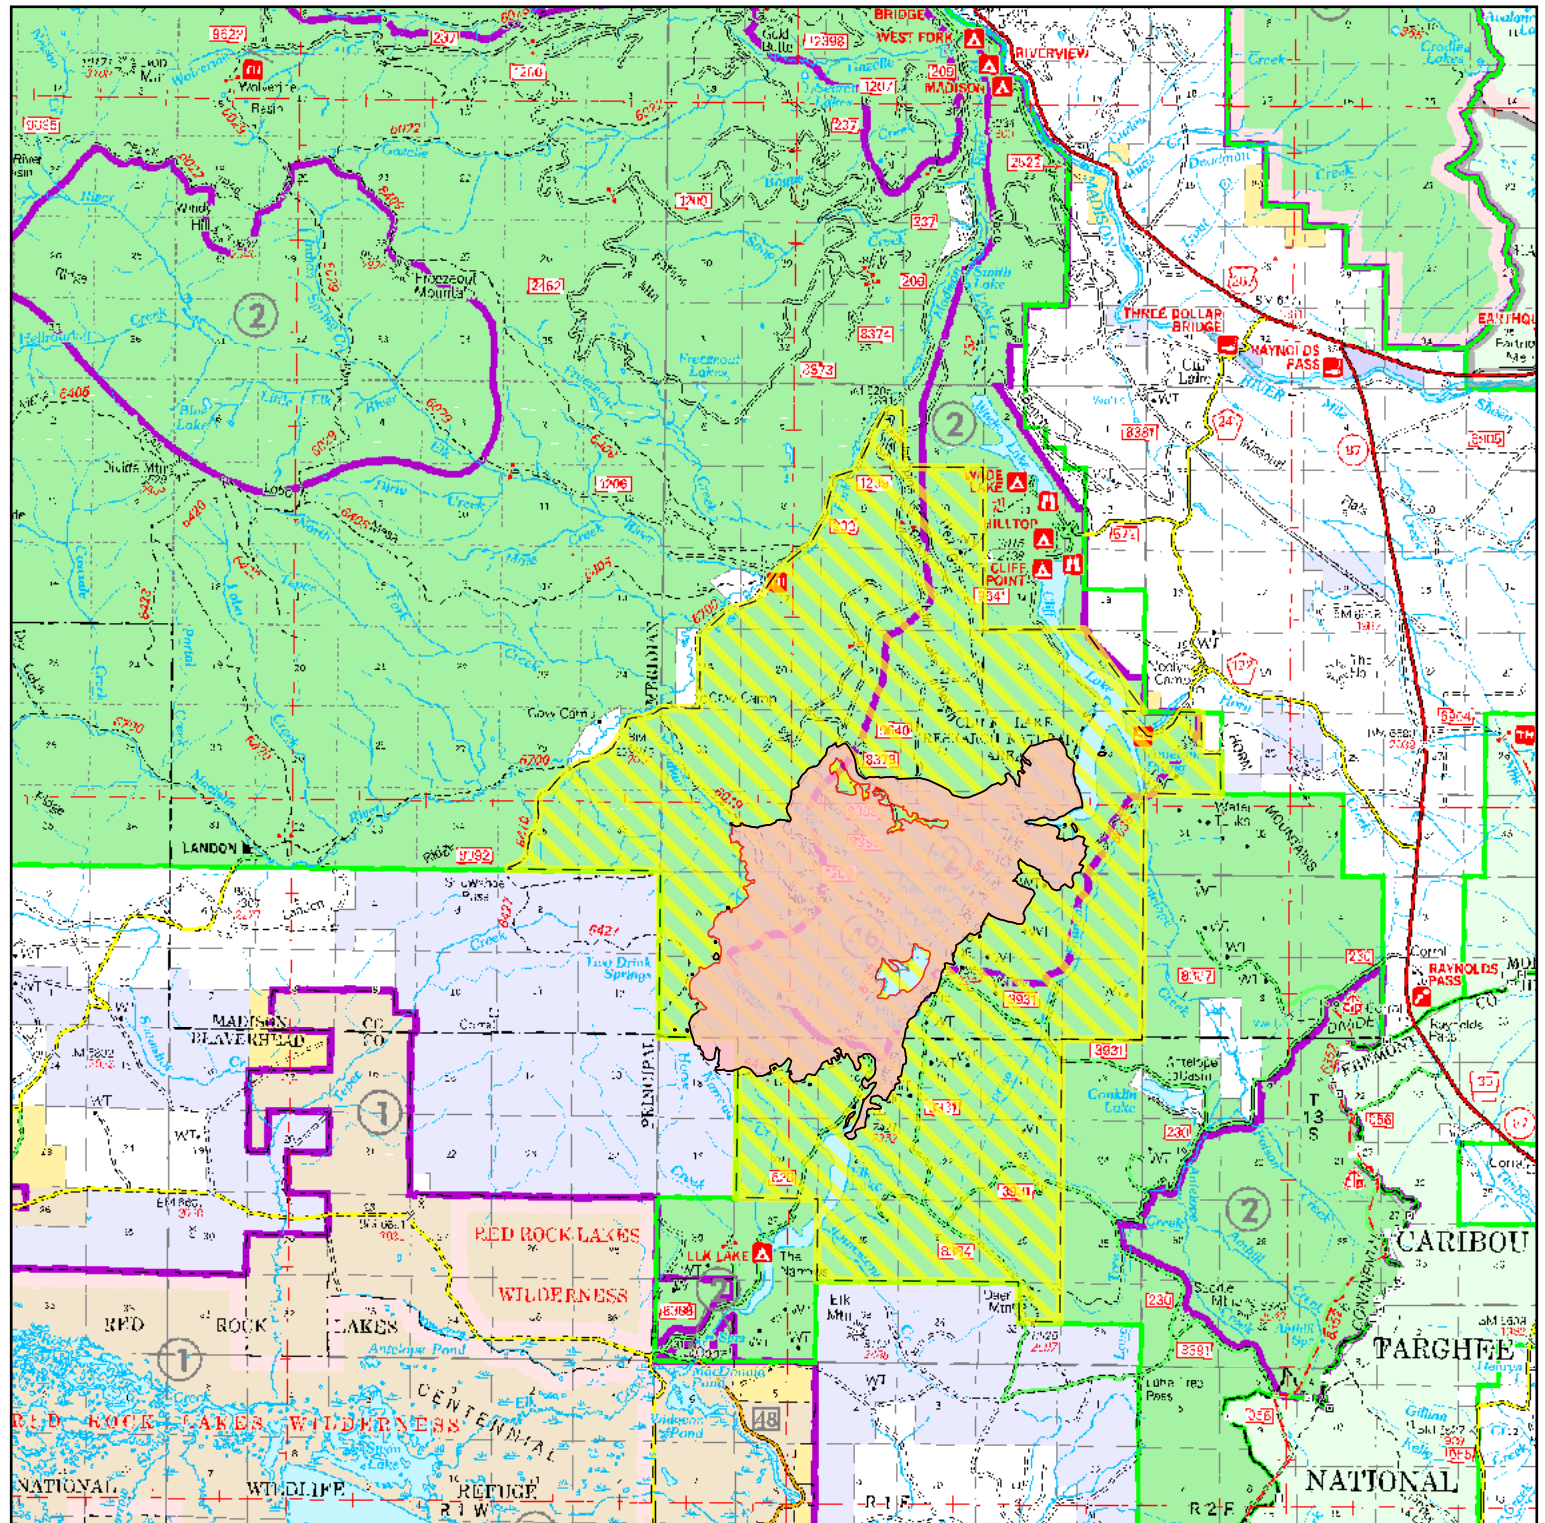

PIO Map

Goose
MTBDF-006227
8/04/2021

7,522 acres at 07/26/2021 18:00
MDT

Acres from IR

- Wildfire Daily Fire Perimeter
- Contained Line
- USFS Area Closure

8/4/2021 0757
Goose Scale: 1:150,000
North American 1983 Datum, LatLong Grid