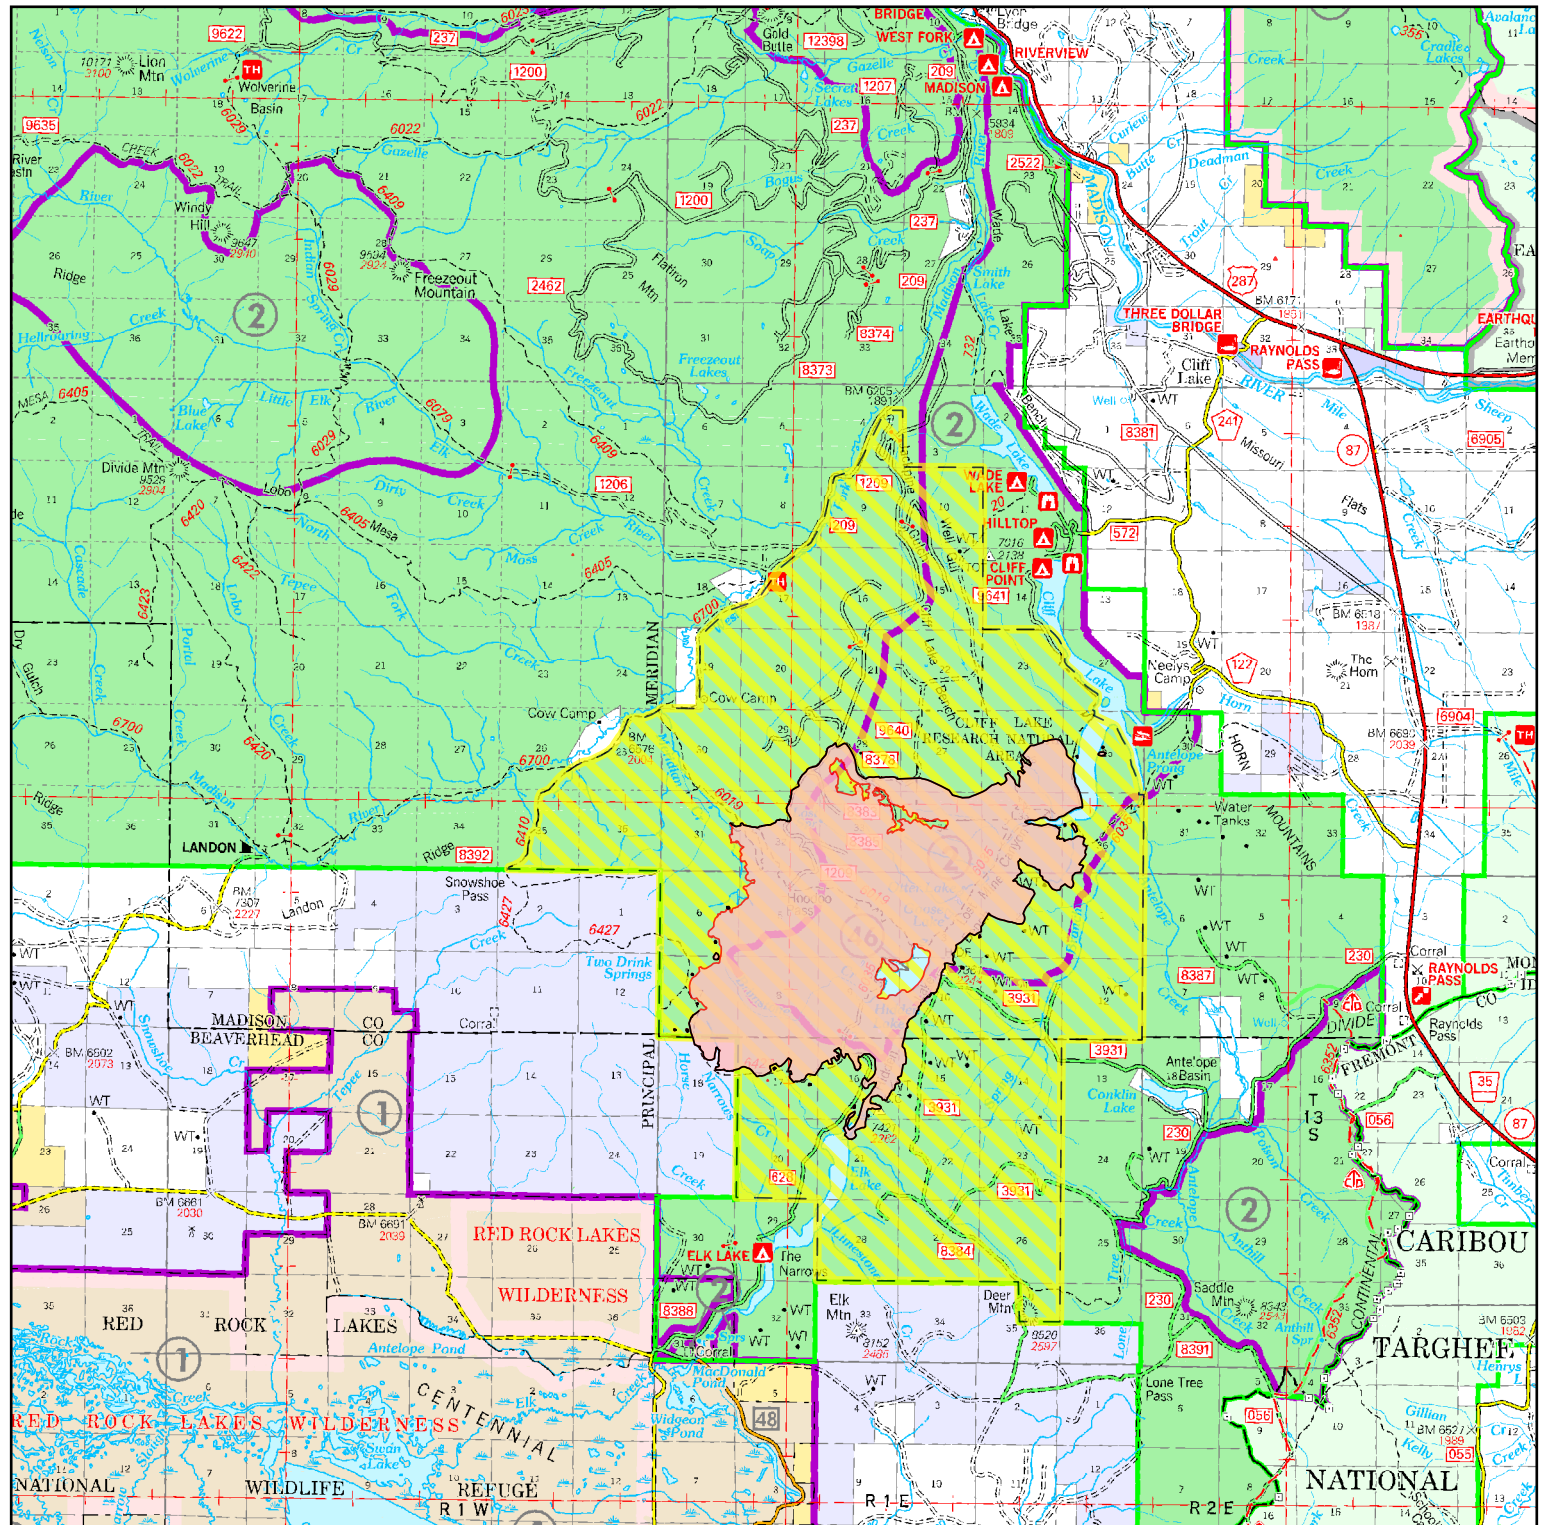

PIO Map

Goose
MTBDF-006227
8/07/2021

7,522 acres at 08/04/2021 21:00
MDT

Acres from IR

- Wildfire Daily Fire Perimeter
- Contained Line
- USFS Area Closure

8/6/2021 1738
GooseScale: 1:150,000
North American 1983 Datum. LatLong Grid