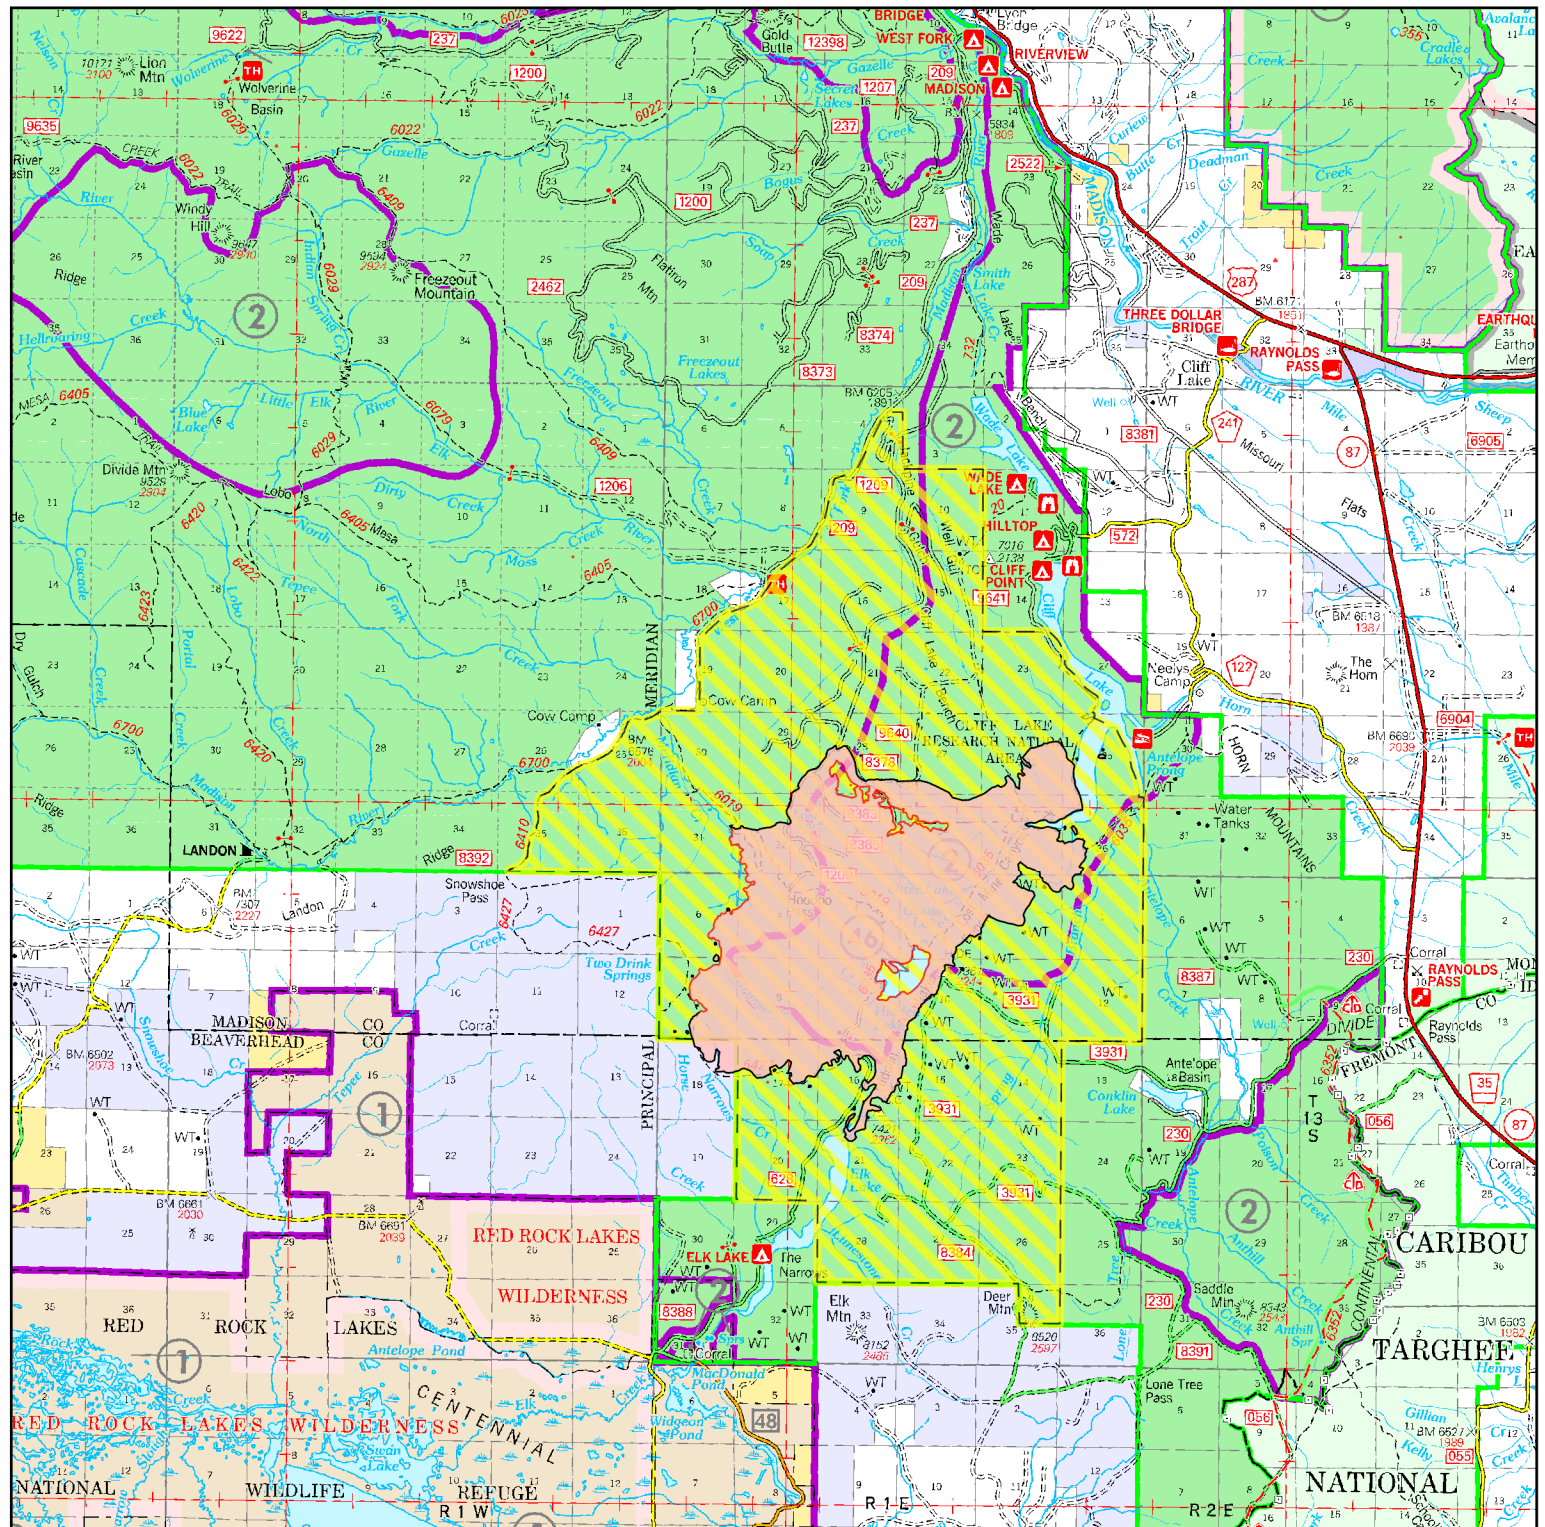

# PIO Map

Goose  
MTBDF-006227  
8/09/2021

7,522 acres at 08/04/2021 21:00  
MDT

Acres from IR

- Wildfire Daily Fire Perimeter
- Contained Line
- USFS Area Closure

8/8/2021 1652  
Goose Scale: 1:150,000  
North American 1983 Datum, LatLong Grid