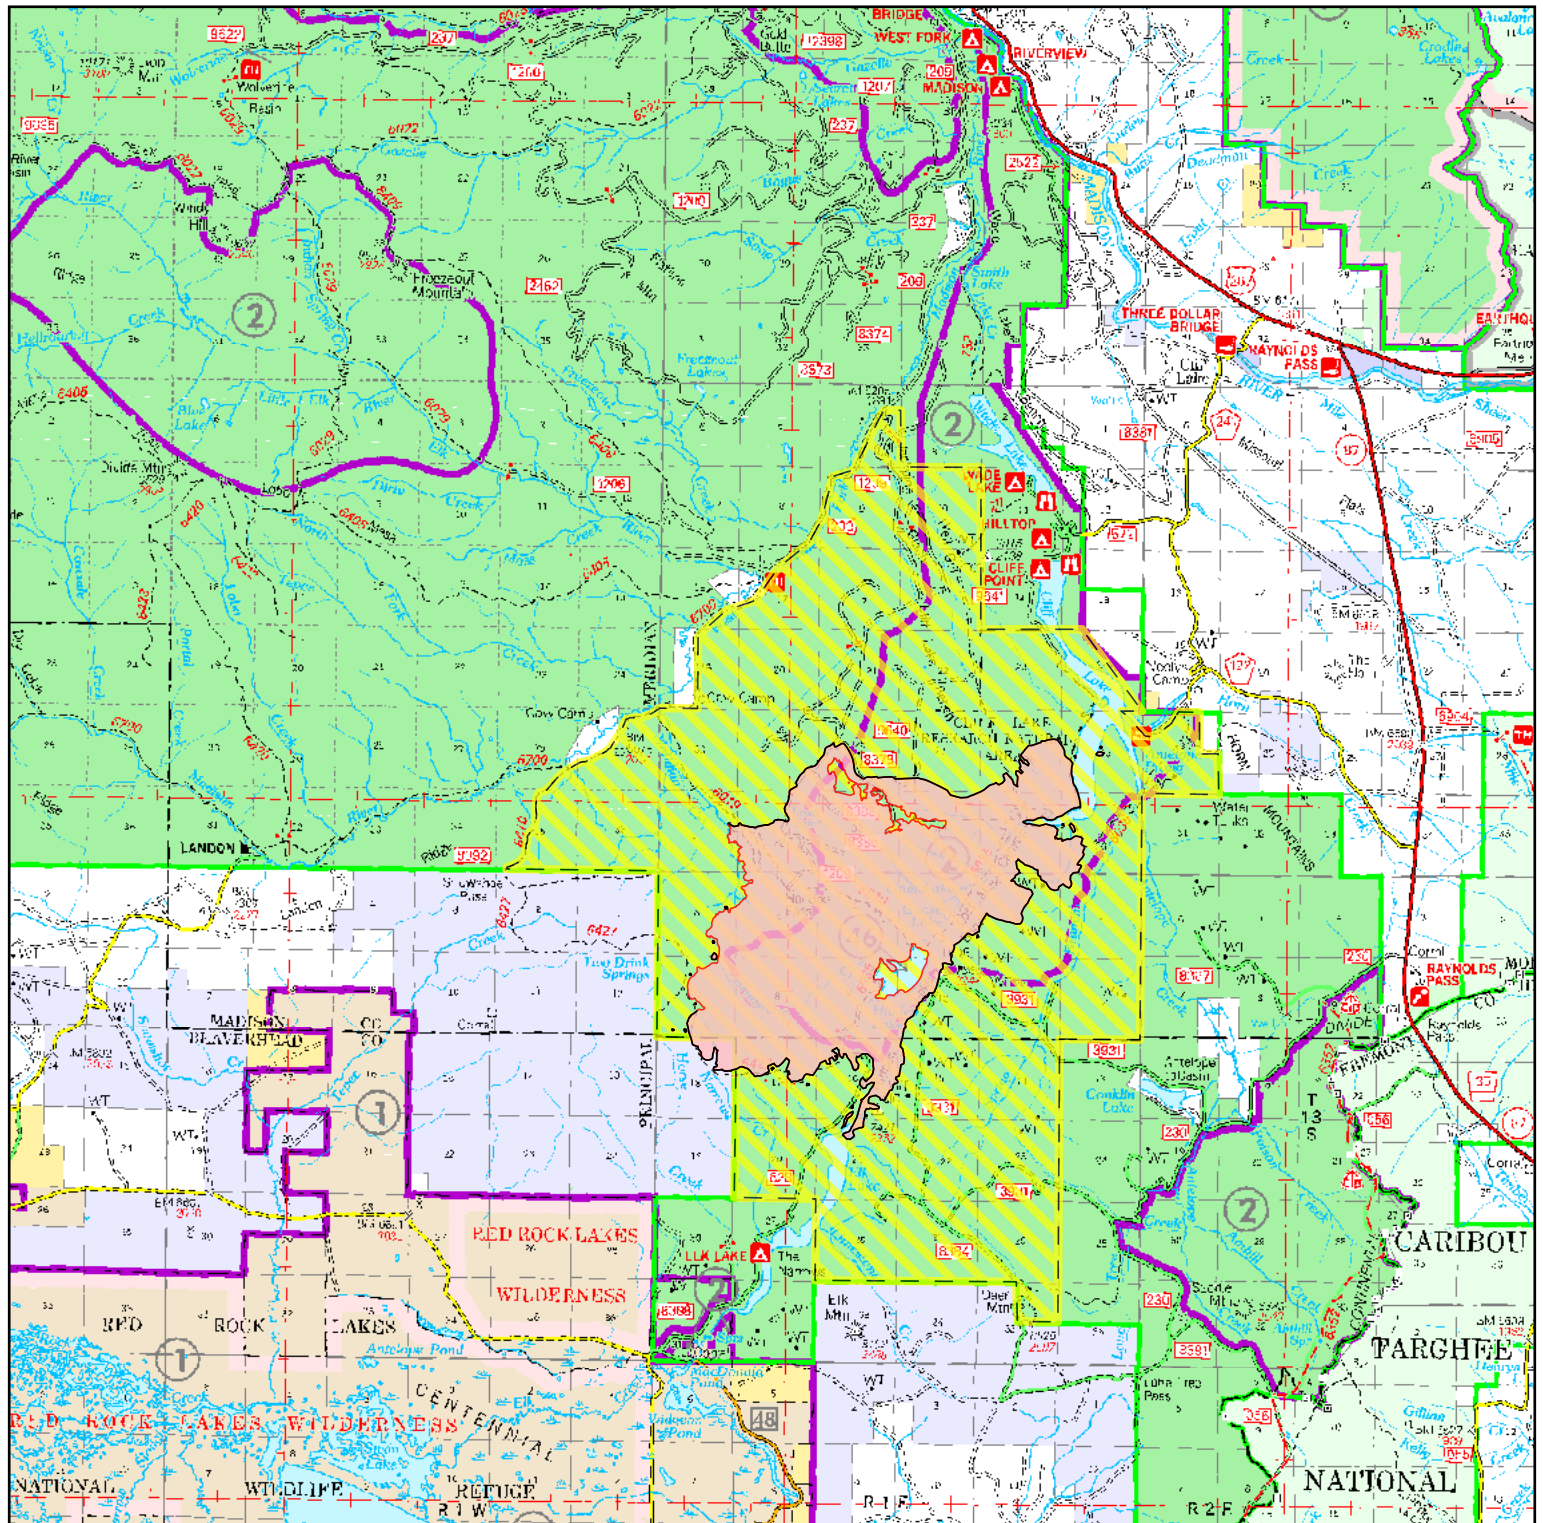

PIO Map

Goose
MTBDF-006227
8/04/2021

7,522 acres at 07/26/2021 18:00
MDT

Acres from IR

- Wildfire Daily Fire Perimeter
- Contained Line
- USFS Area Closure

8/4/2021 0757
Goose Scale: 1:150,000
North American 1983 Datum. LatLong Grid