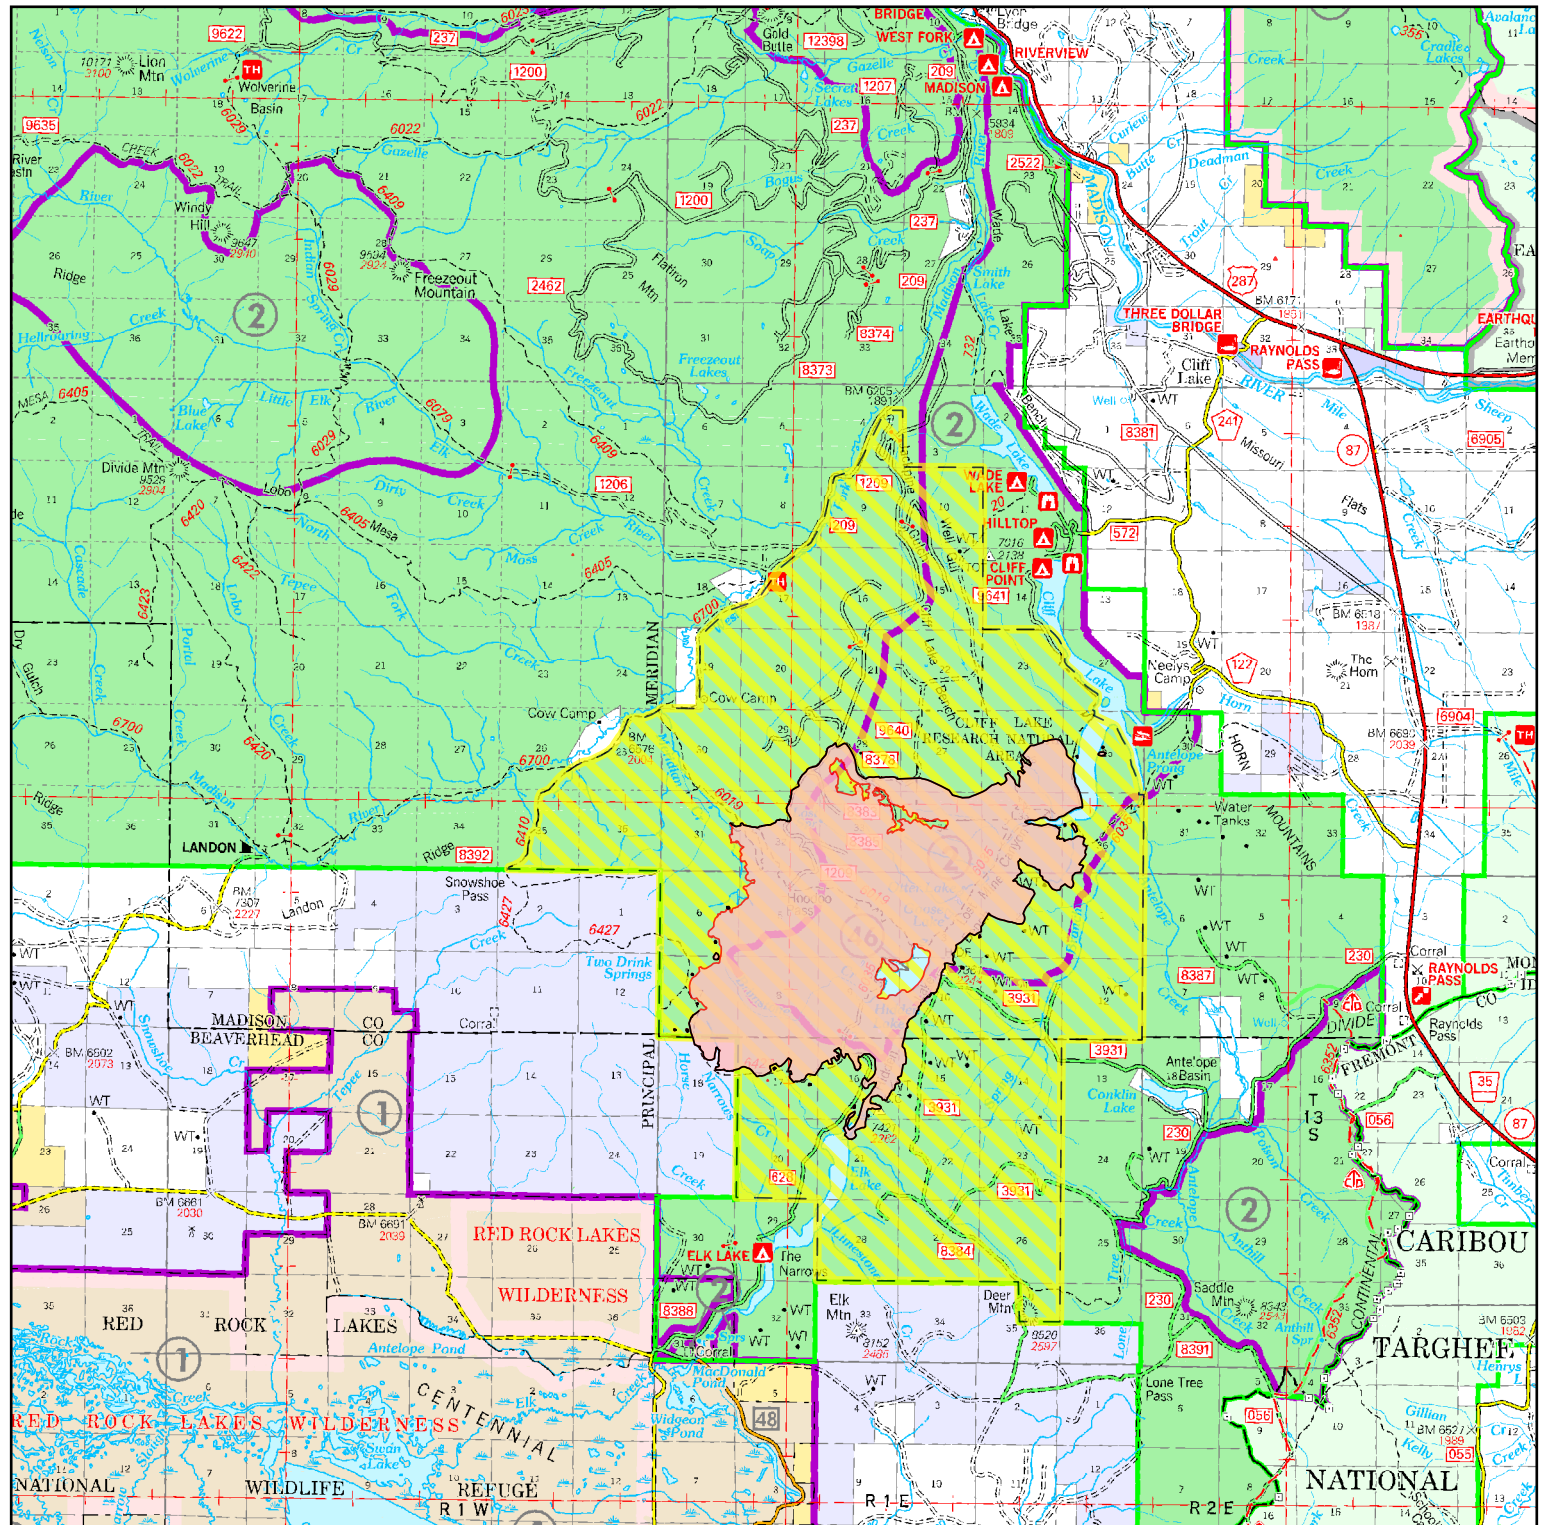

PIO Map

Goose
MTBDF-006227
8/07/2021

7,522 acres at 08/04/2021 21:00
MDT

Acres from IR

- Wildfire Daily Fire Perimeter
- Contained Line
- USFS Area Closure

8/6/2021 1738
Goose Scale: 1:150,000
North American 1983 Datum. LatLong Grid