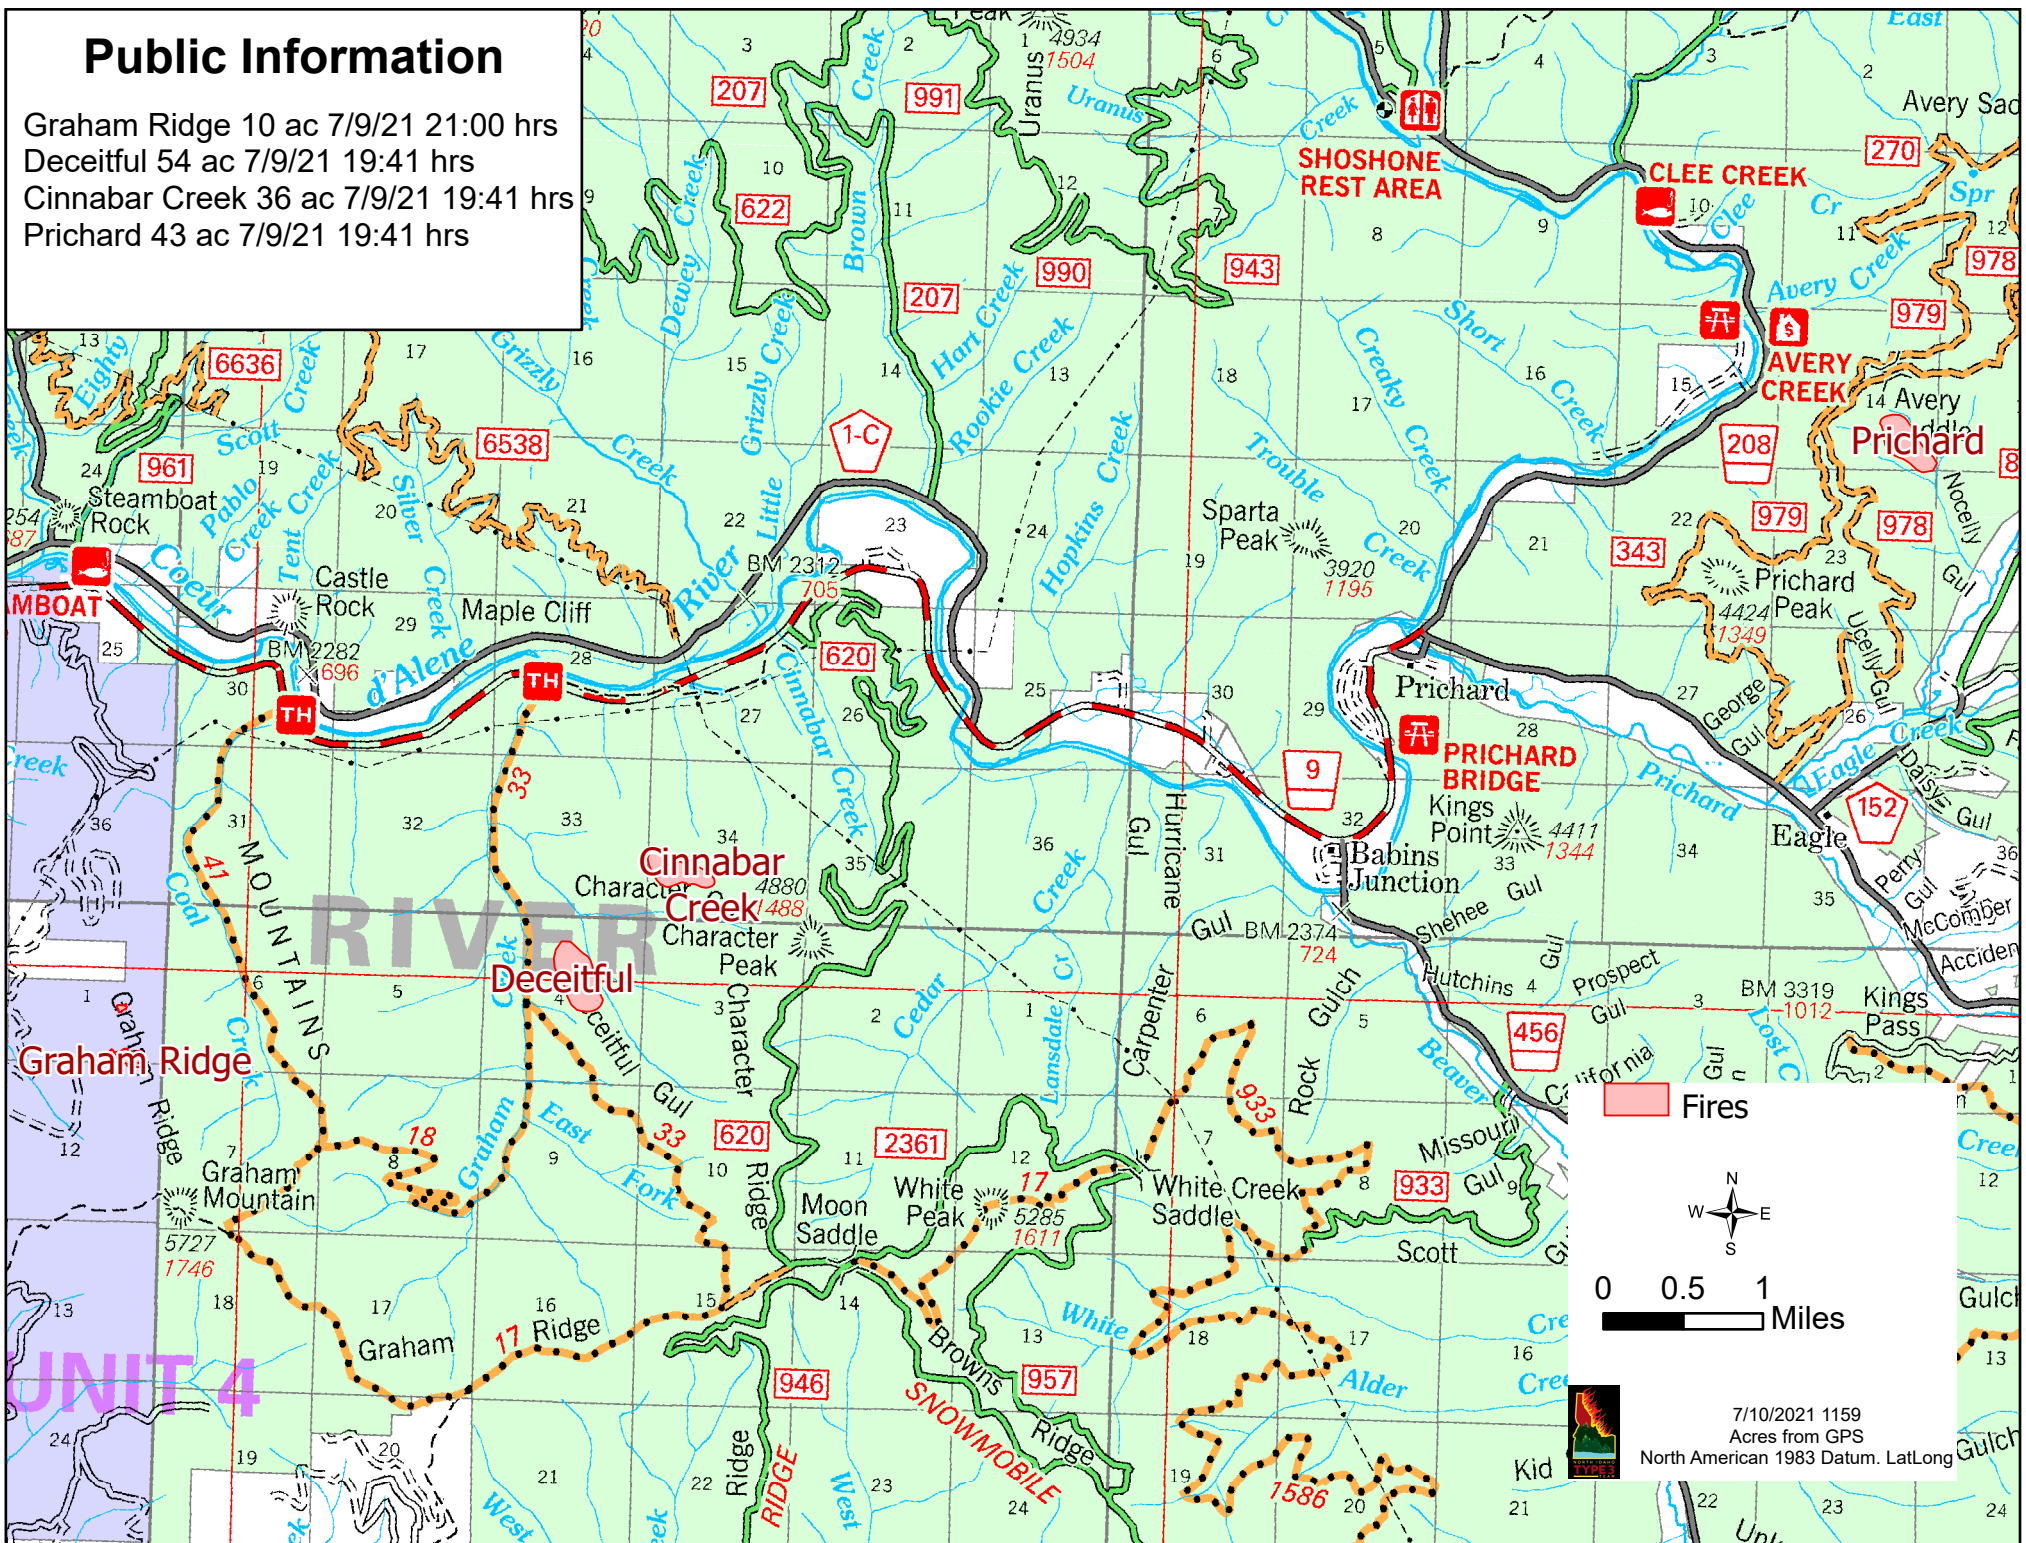

Public Information

Graham Ridge 10 ac 7/9/21 21:00 hrs
 Deceitful 54 ac 7/9/21 19:41 hrs
 Cinnabar Creek 36 ac 7/9/21 19:41 hrs
 Prichard 43 ac 7/9/21 19:41 hrs

Fires

0 0.5 1 Miles

7/10/2021 1159
 Acres from GPS
 North American 1983 Datum. LatLong

UNIT 4