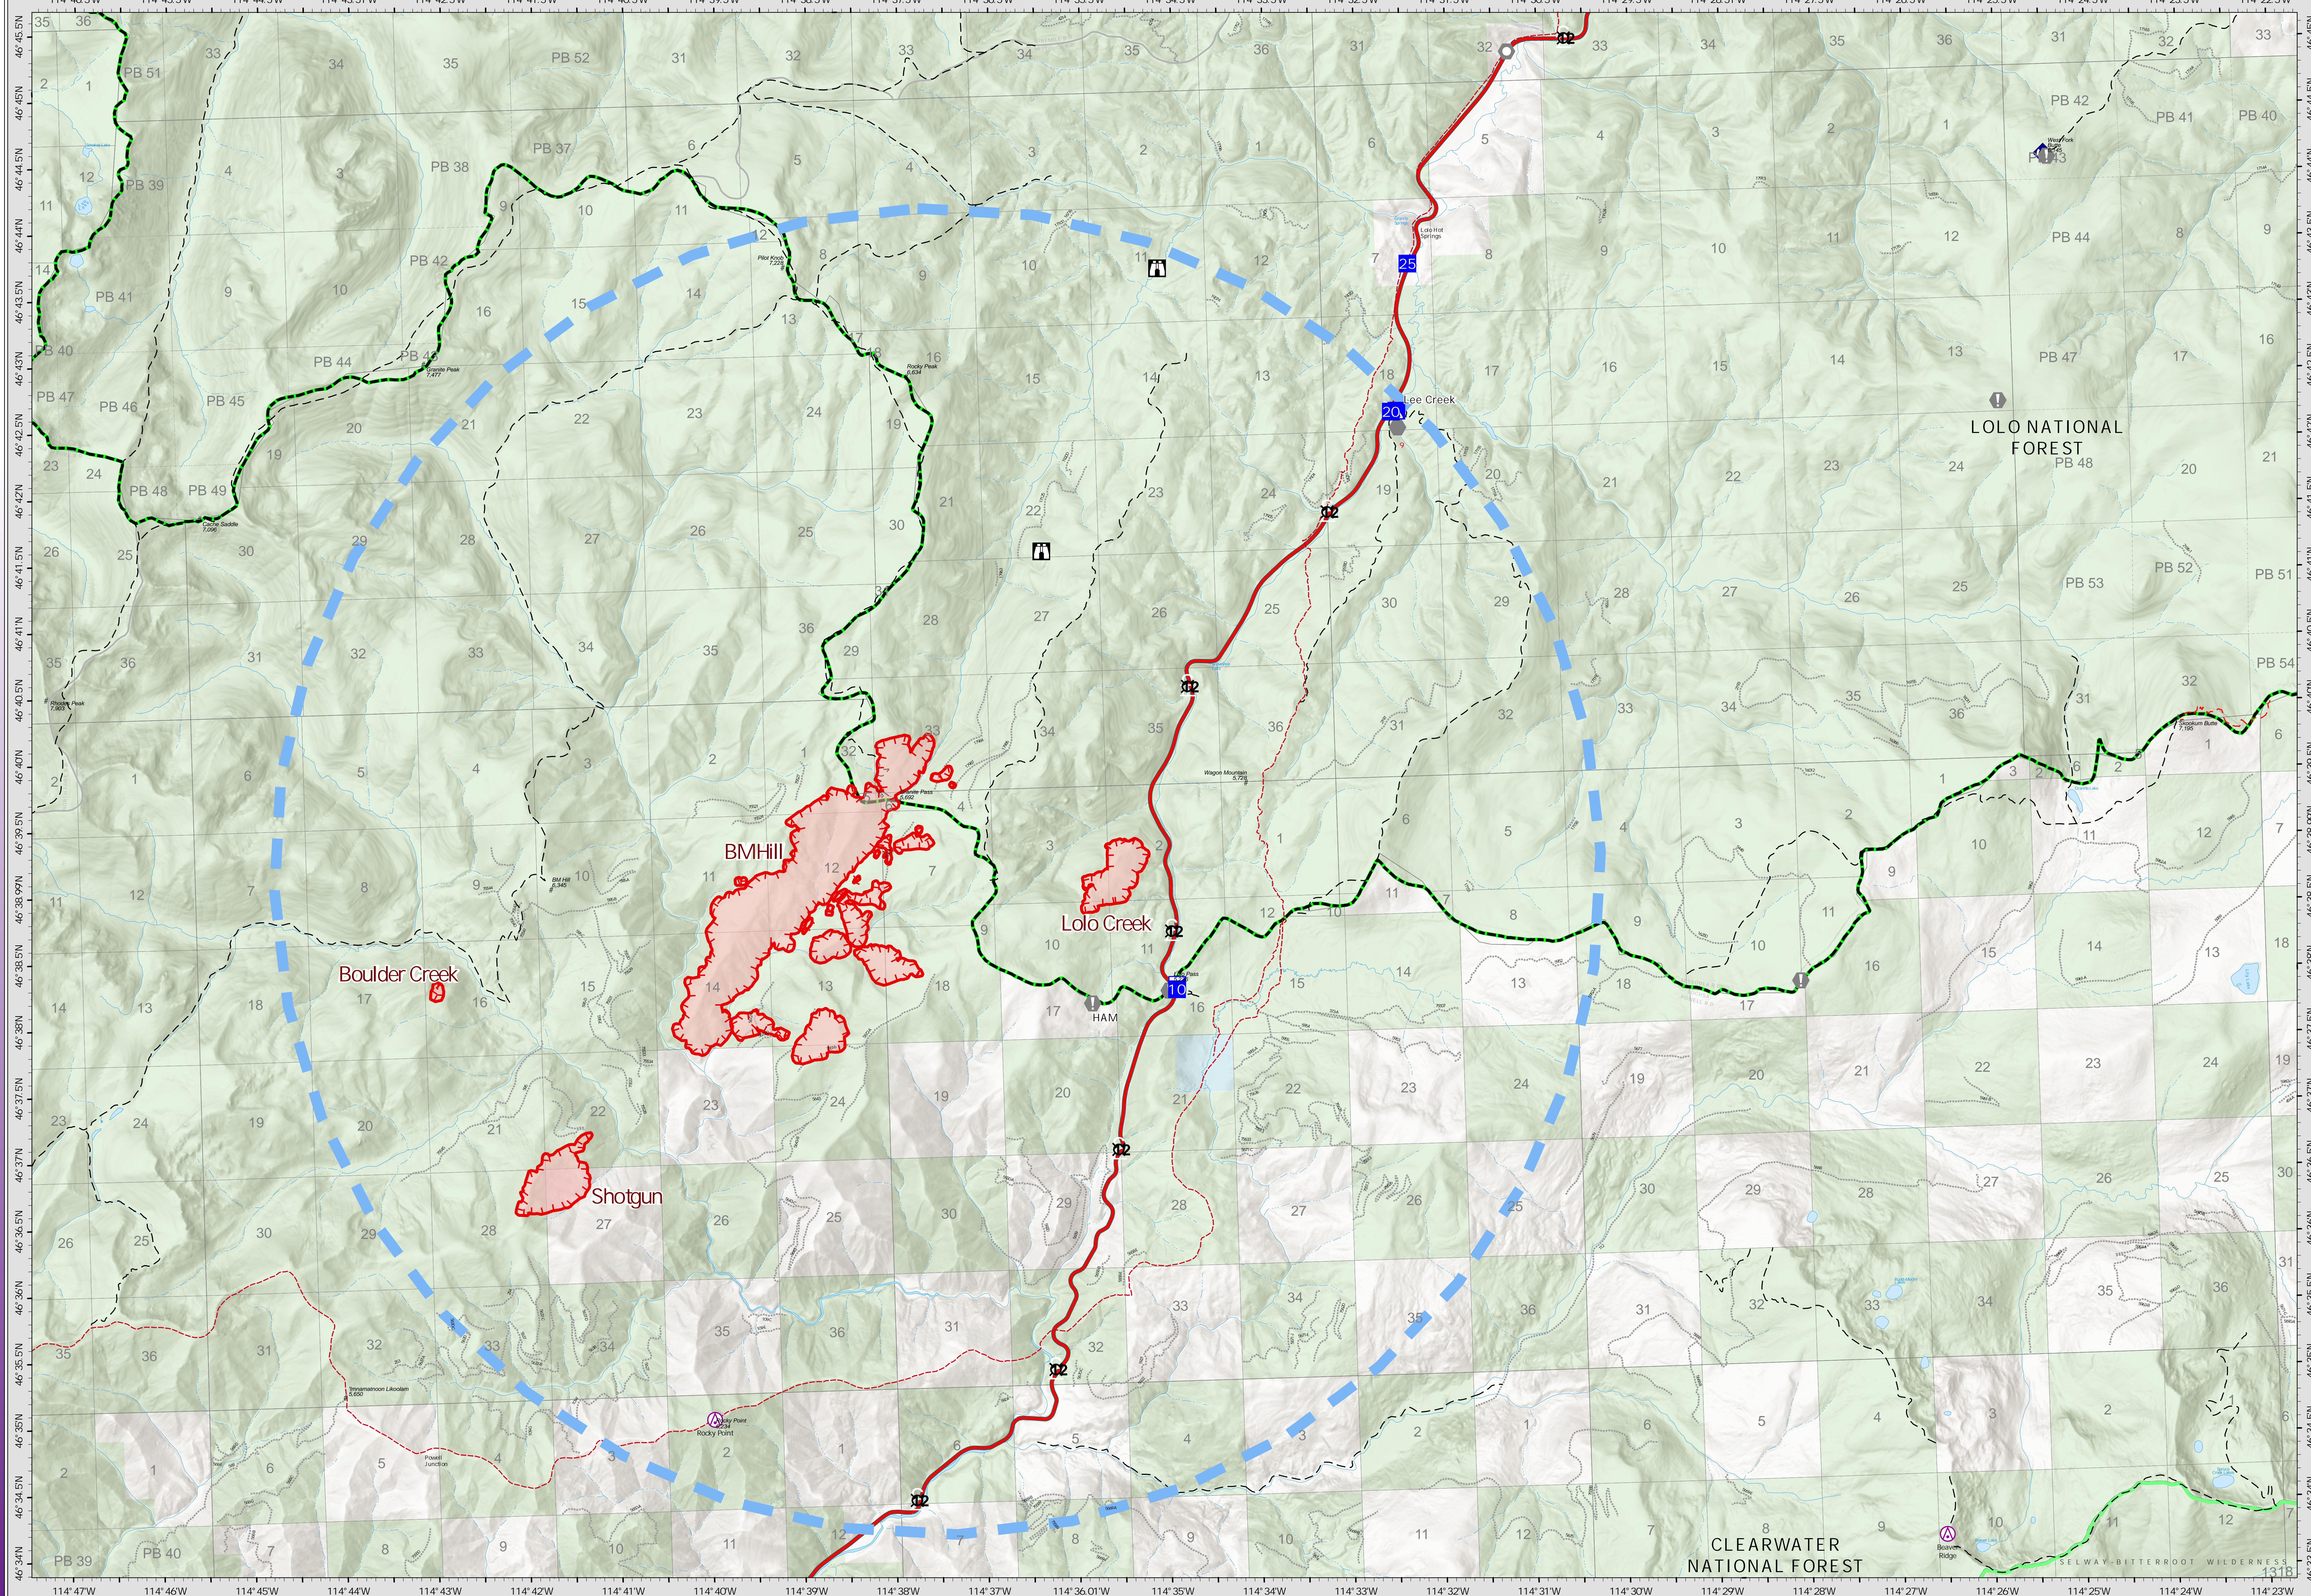

7/18/21 07:00

AIR OPERATIONS

Granite Pass Complex

MT-LNF-000962
7/18/21 07:00

1,635 acres
IR updated 7/17/21 01:45

- ▭ Wildfire Daily Fire Perimeter
- ▭ Temporary Flight Restriction
- ┌─┐ Fire Edge
- ⊕ Aerial Hazard
- ▣ Incident Command Post
- ▣ Drop Point
- ⬆ Camp
- ⬆ Lookout
- ⊙ Value at Risk
- Other
- Landmark
- ⬇ Repeater