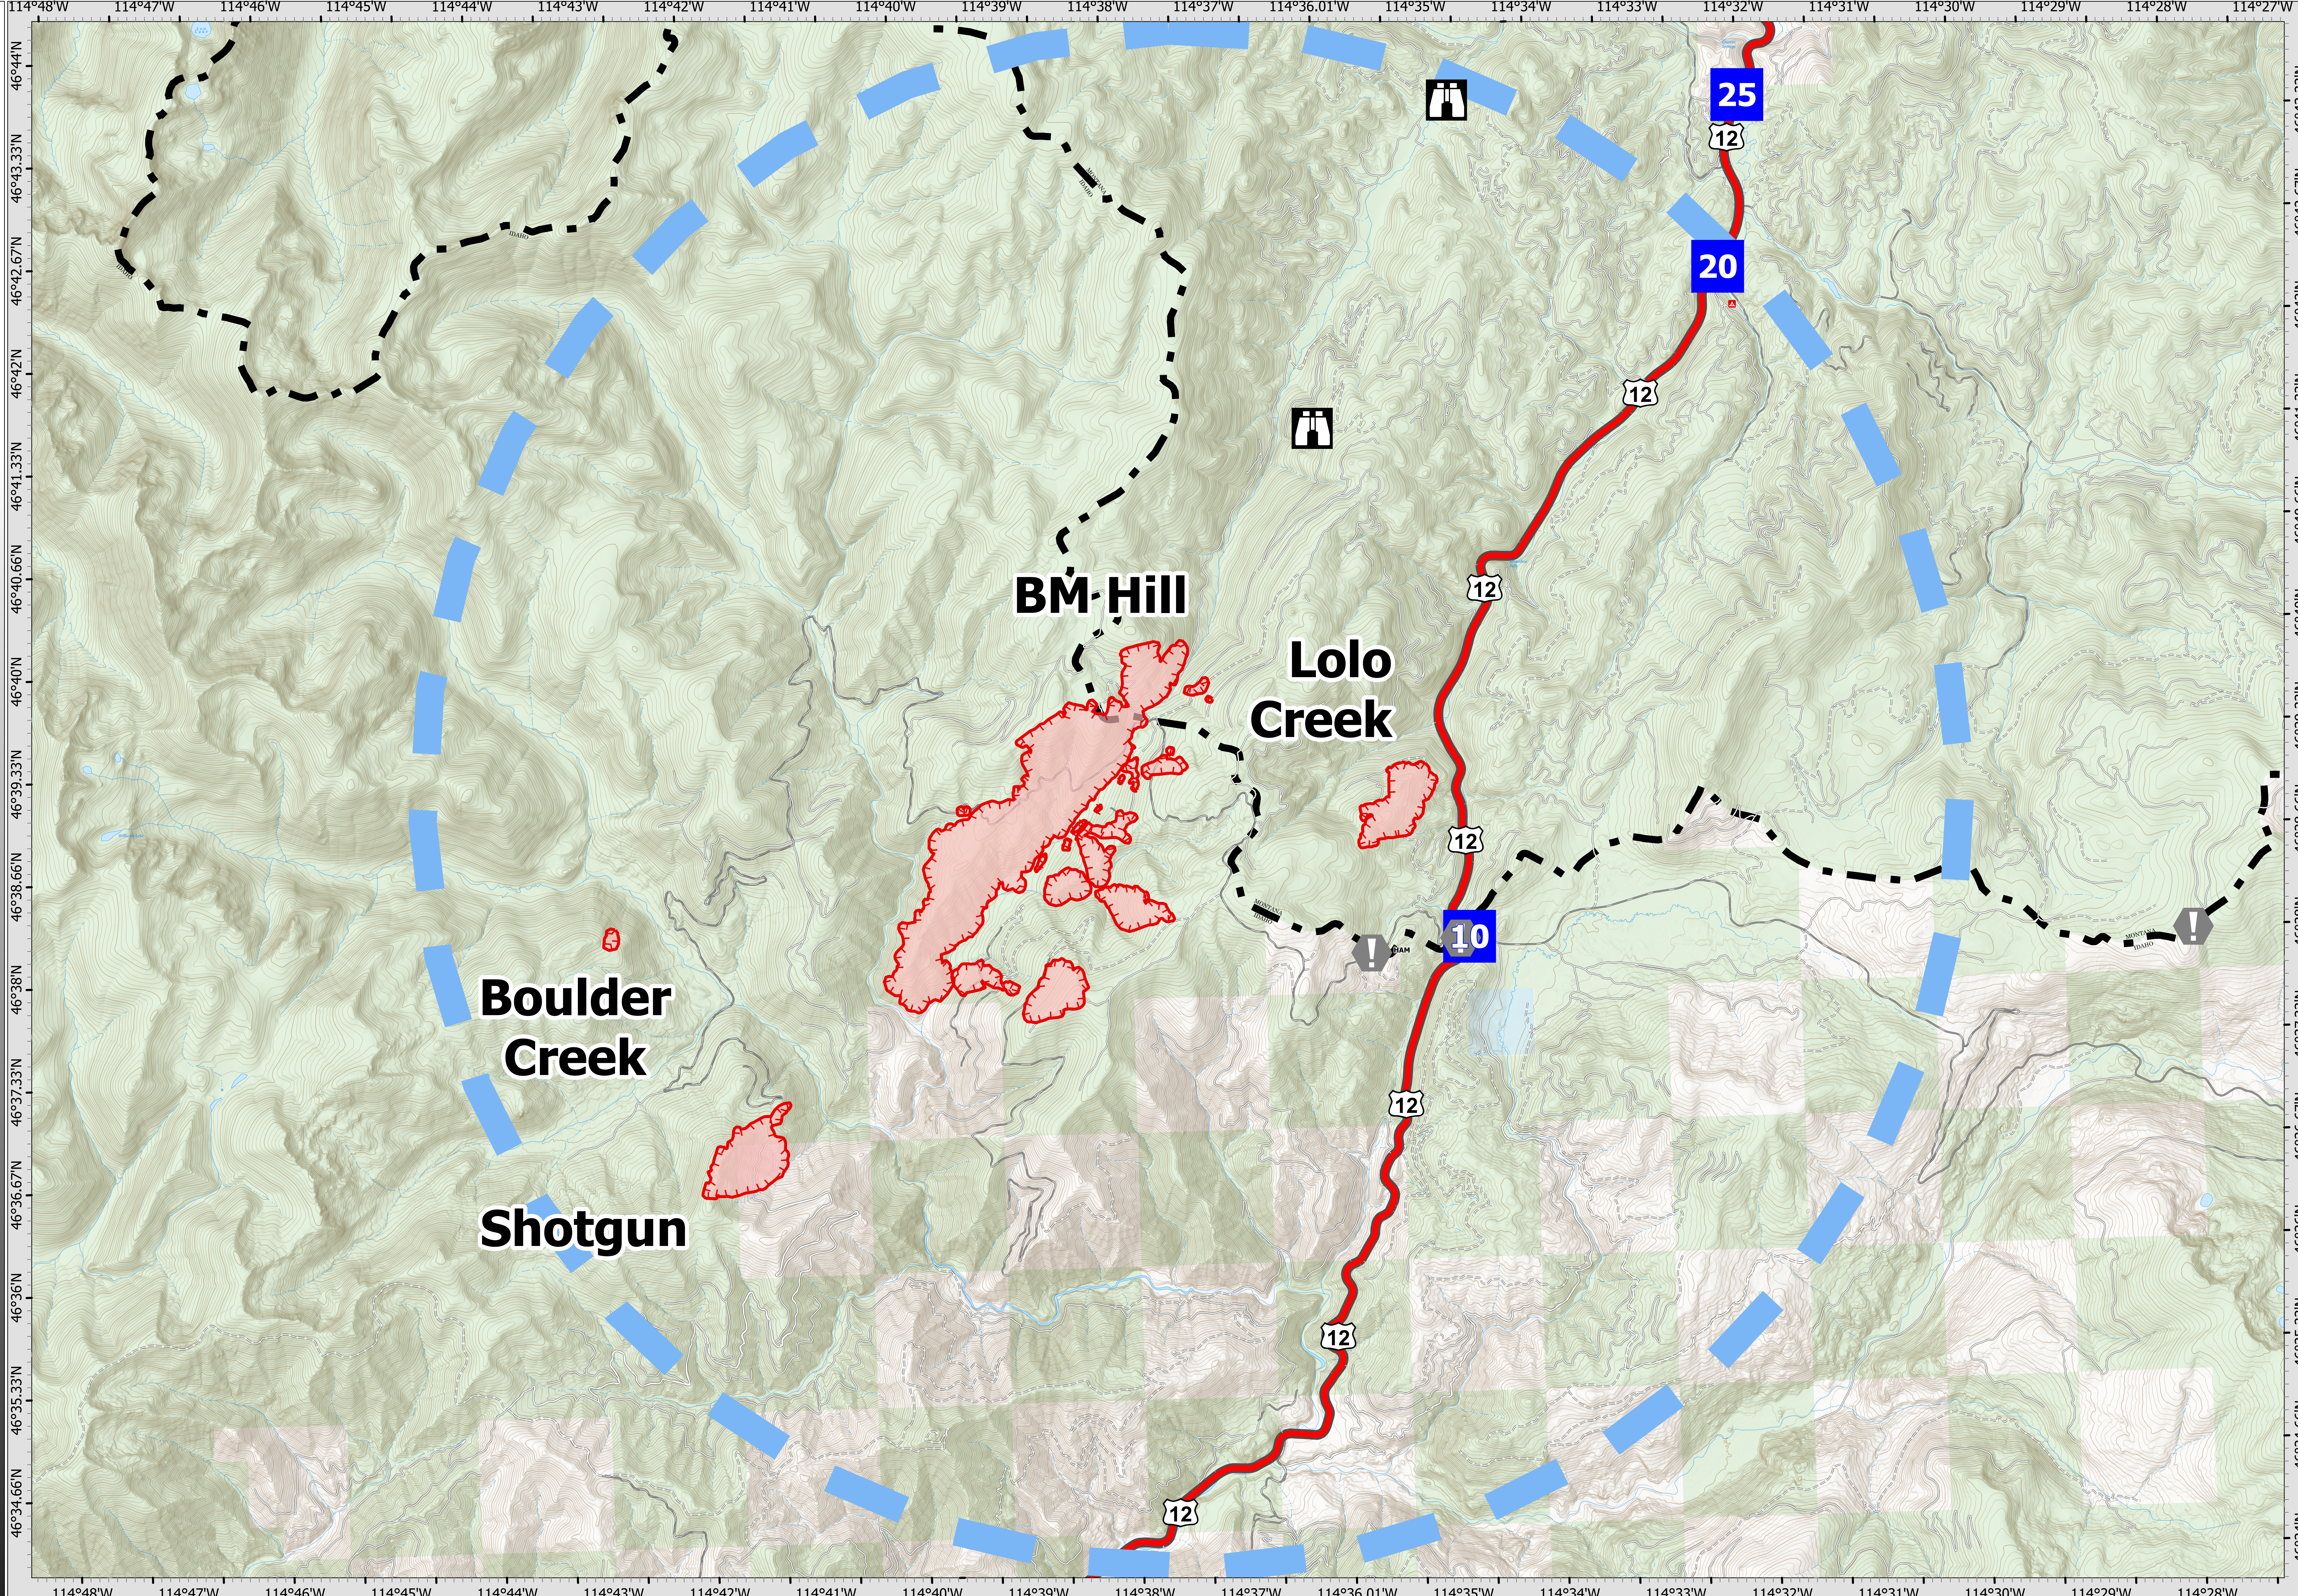

7/18/21 07:00

BRIEFING

Granite Pass Complex

MT-LNF-000962
7/18/21 07:00

1,635 acres
IR updated 7/17/21 01:45

- - - Wildfire Daily Fire Perimeter
- ▬ Fire Edge
- - - Temporary Flight Restriction
- ! Value at Risk
- ! Lookout
- MT/ID State Boundary
- Drop Point