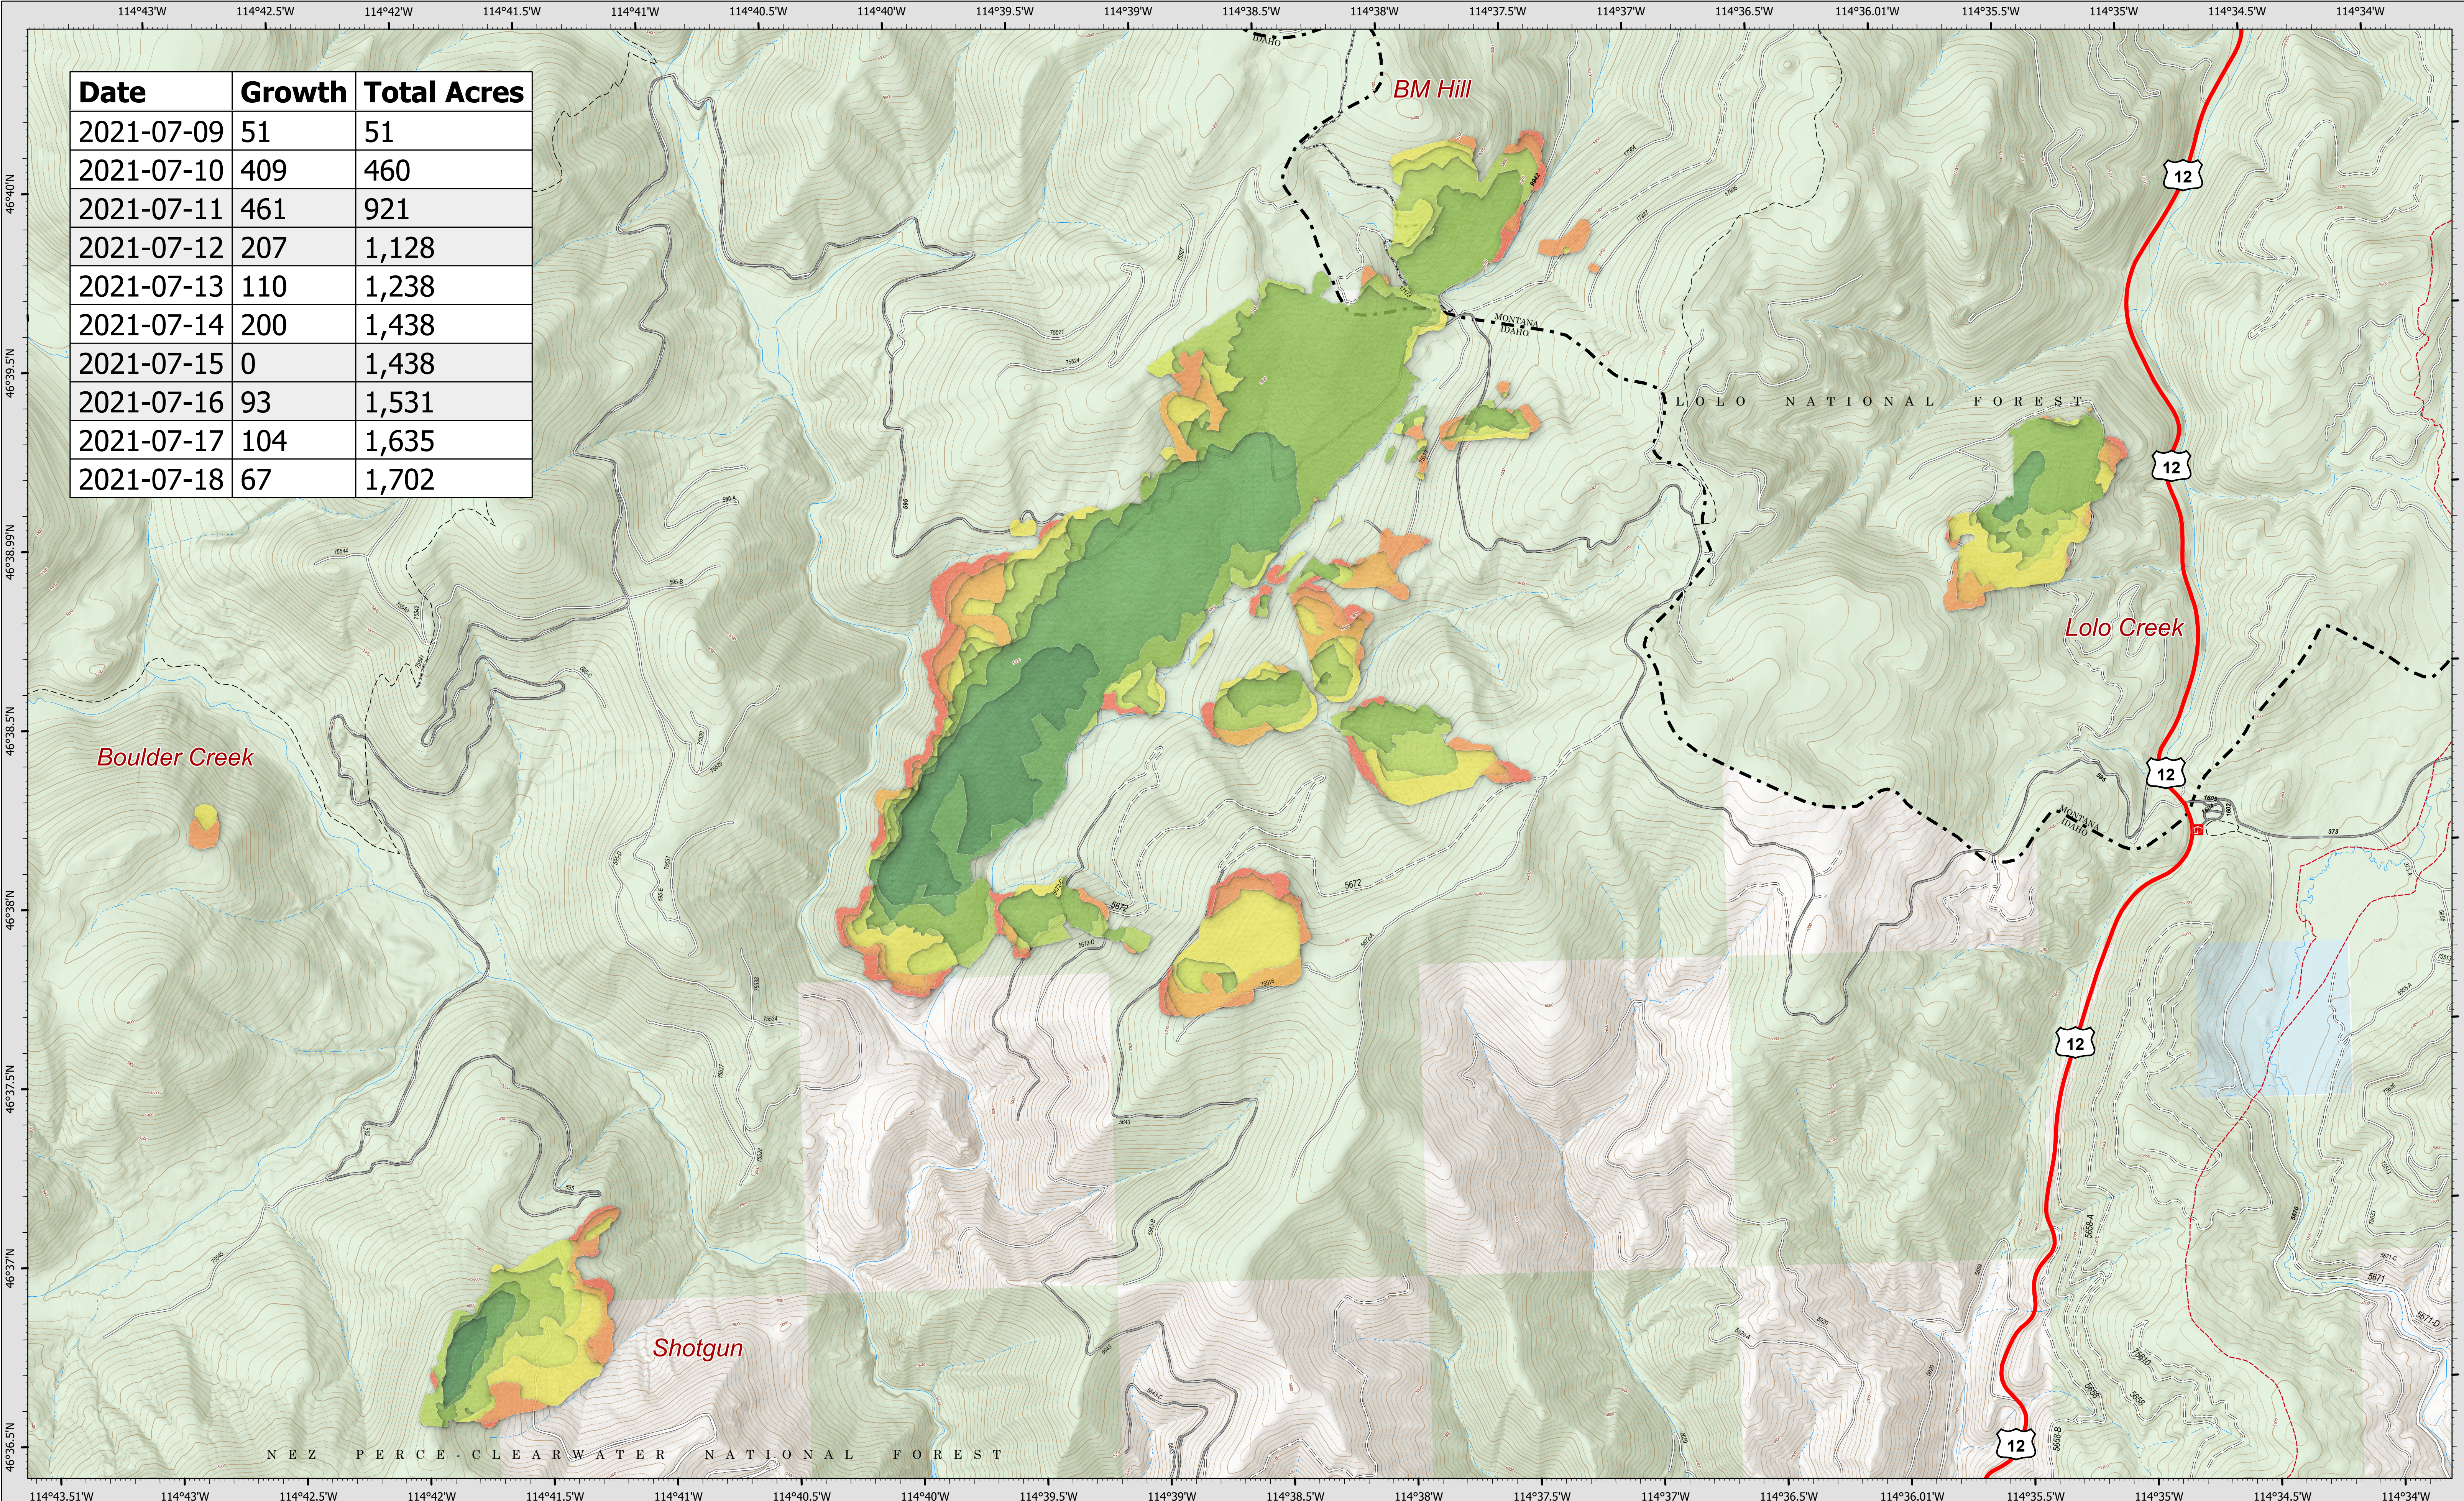

7/19/21 07:00

Date	Growth	Total Acres
2021-07-09	51	51
2021-07-10	409	460
2021-07-11	461	921
2021-07-12	207	1,128
2021-07-13	110	1,238
2021-07-14	200	1,438
2021-07-15	0	1,438
2021-07-16	93	1,531
2021-07-17	104	1,635
2021-07-18	67	1,702

PROGRESSION

**Granite Pass Complex**

MT-LNF-000962  
7/19/21 07:00

1,702 acres  
IR updated 7/19/21 07:00

**Progression**

	2021-07-09		2021-07-13		2021-07-17
	2021-07-10		2021-07-14		2021-07-18
	2021-07-11		2021-07-15		

0 0.1 0.2 0.4 Miles  
Datum: North American 1983