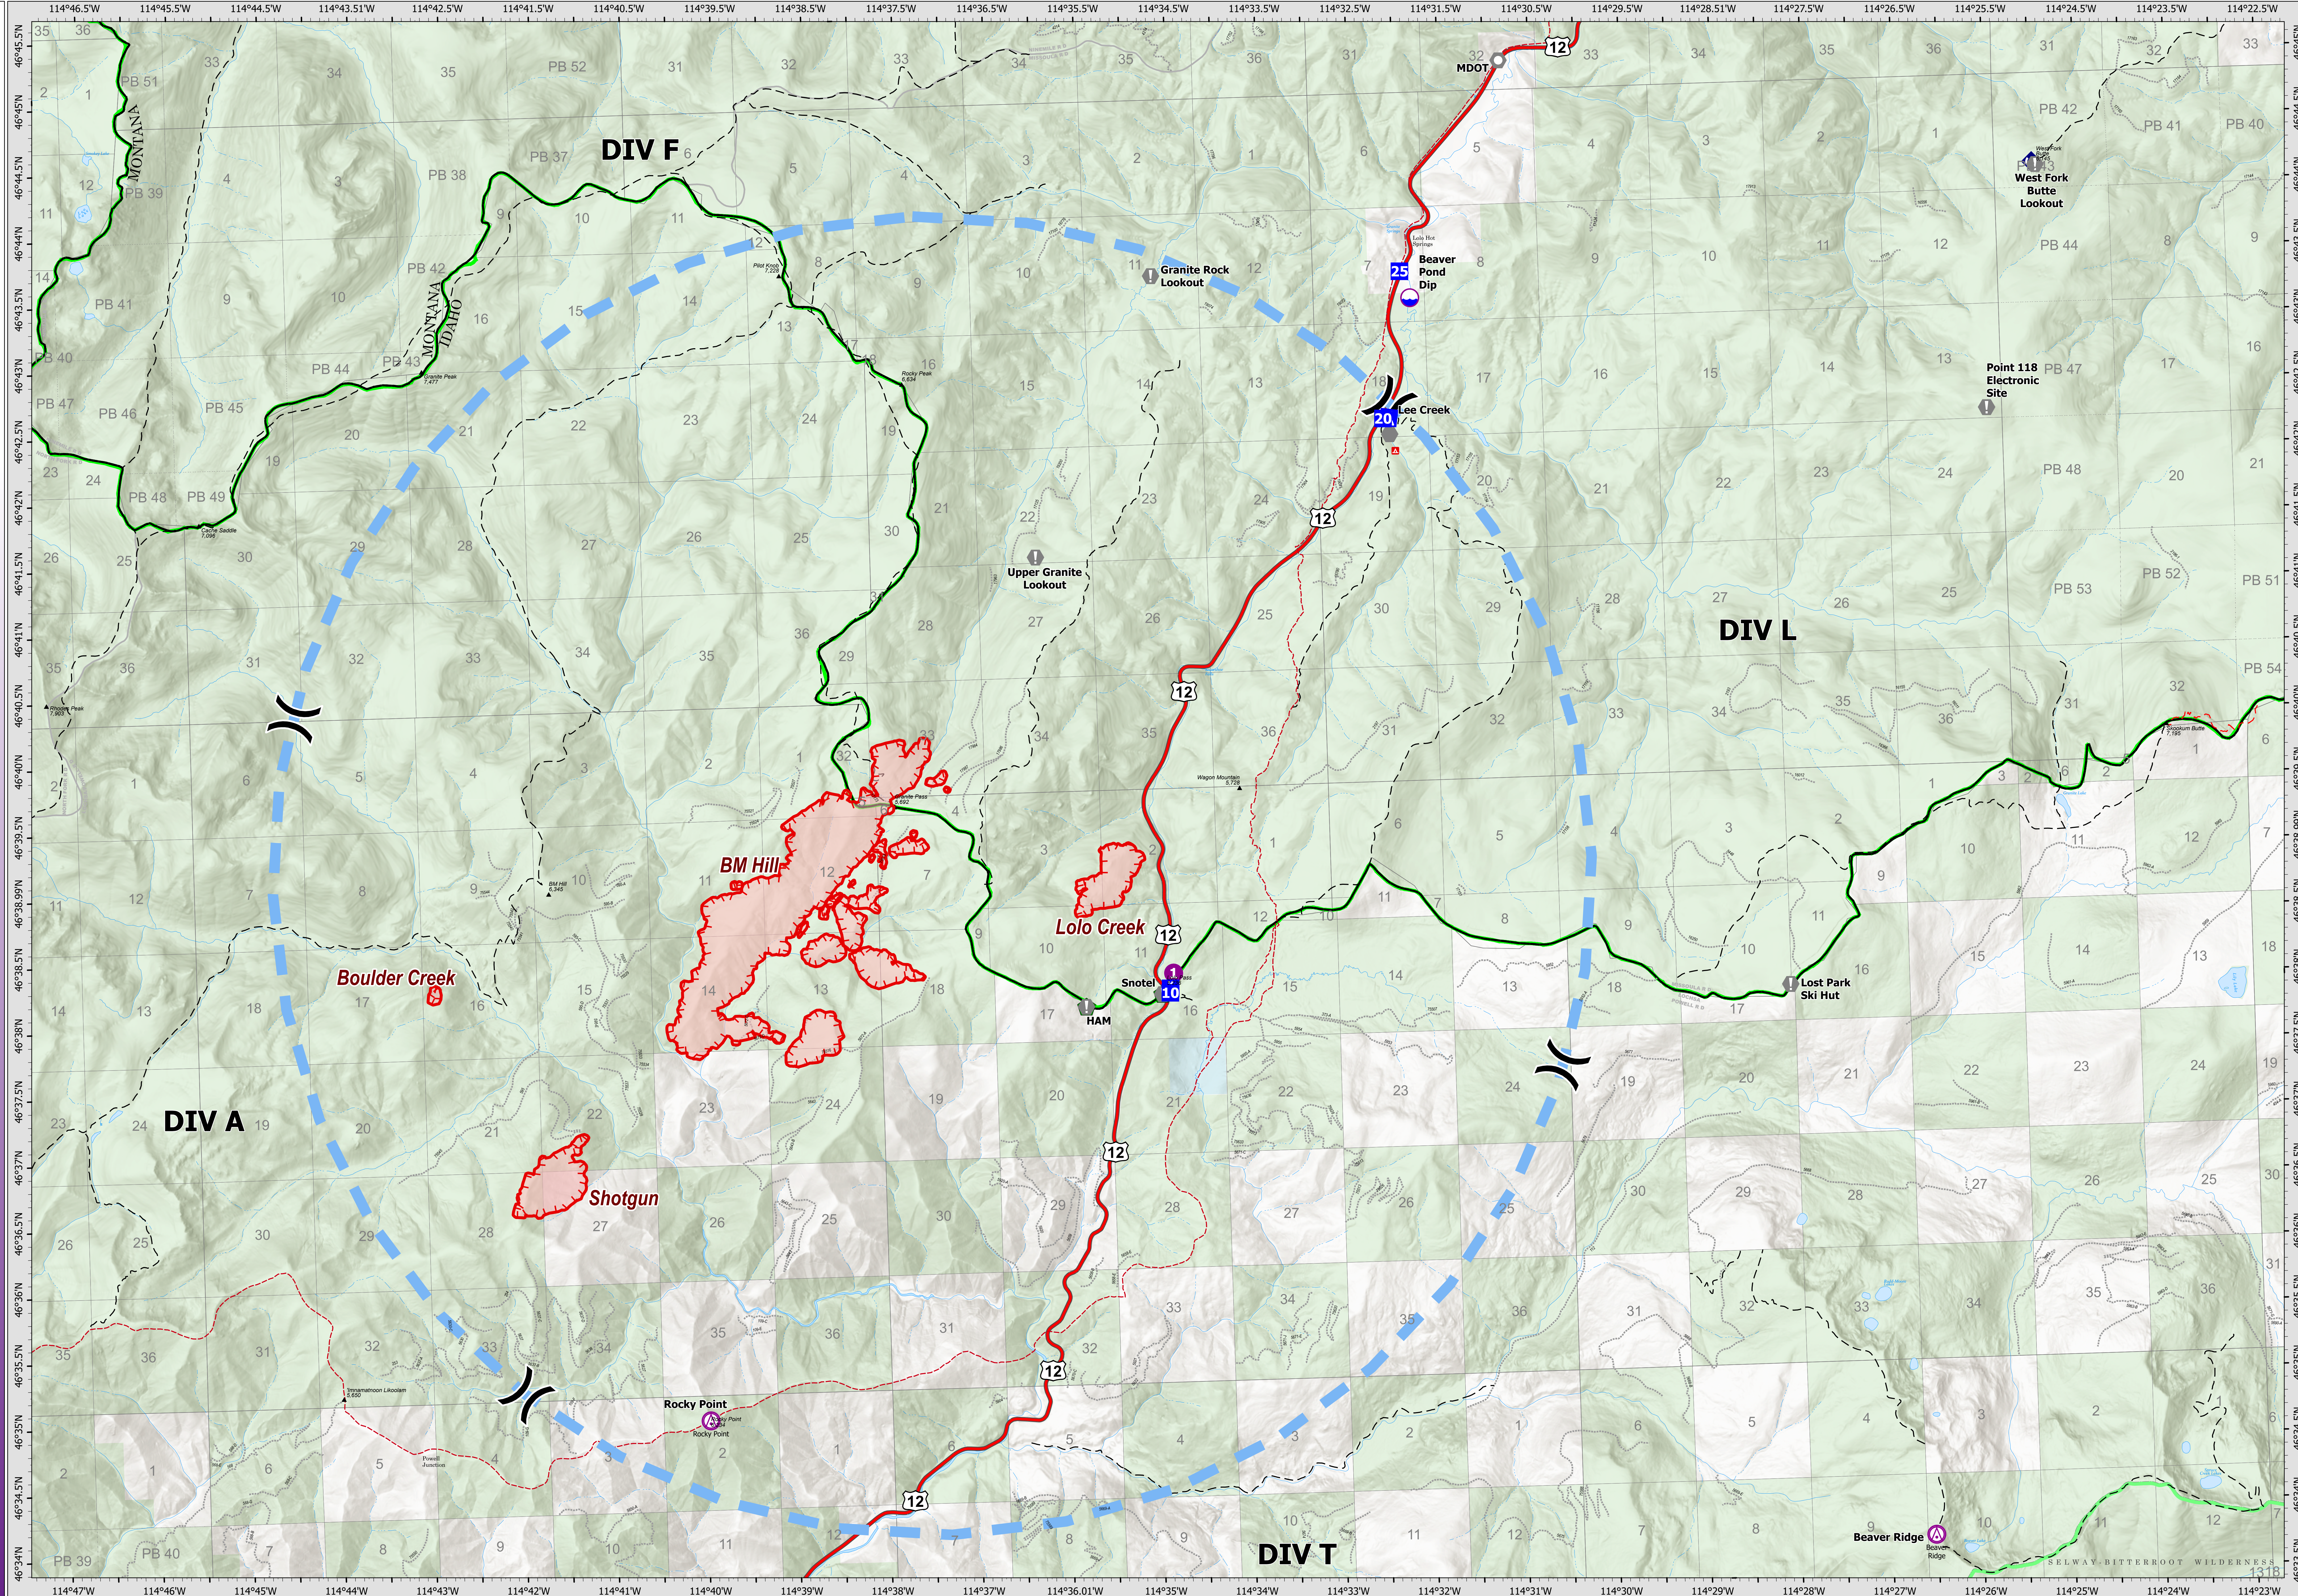

7/19/21 07:00

AIR OPERATIONS

Granite Pass Complex

MT-LNF-000962
7/19/21 07:00

1,702 acres
IR updated 7/17/21 21:30

- - - Wildfire Daily Fire Perimeter
- - - Temporary Flight Restriction
- Fire Edge
- ⚠ Aerial Hazard
- ⚠ Aerial Hazard
- ⦿ Dip Site
- ⦿ Helispot
- ⚡ Division Break
- Drop Point
- ⦿ Camp
- ⦿ Value at Risk
- Other
- ⦿ Landmark
- ⦿ Structure Wrap
- ⦿ Repeater