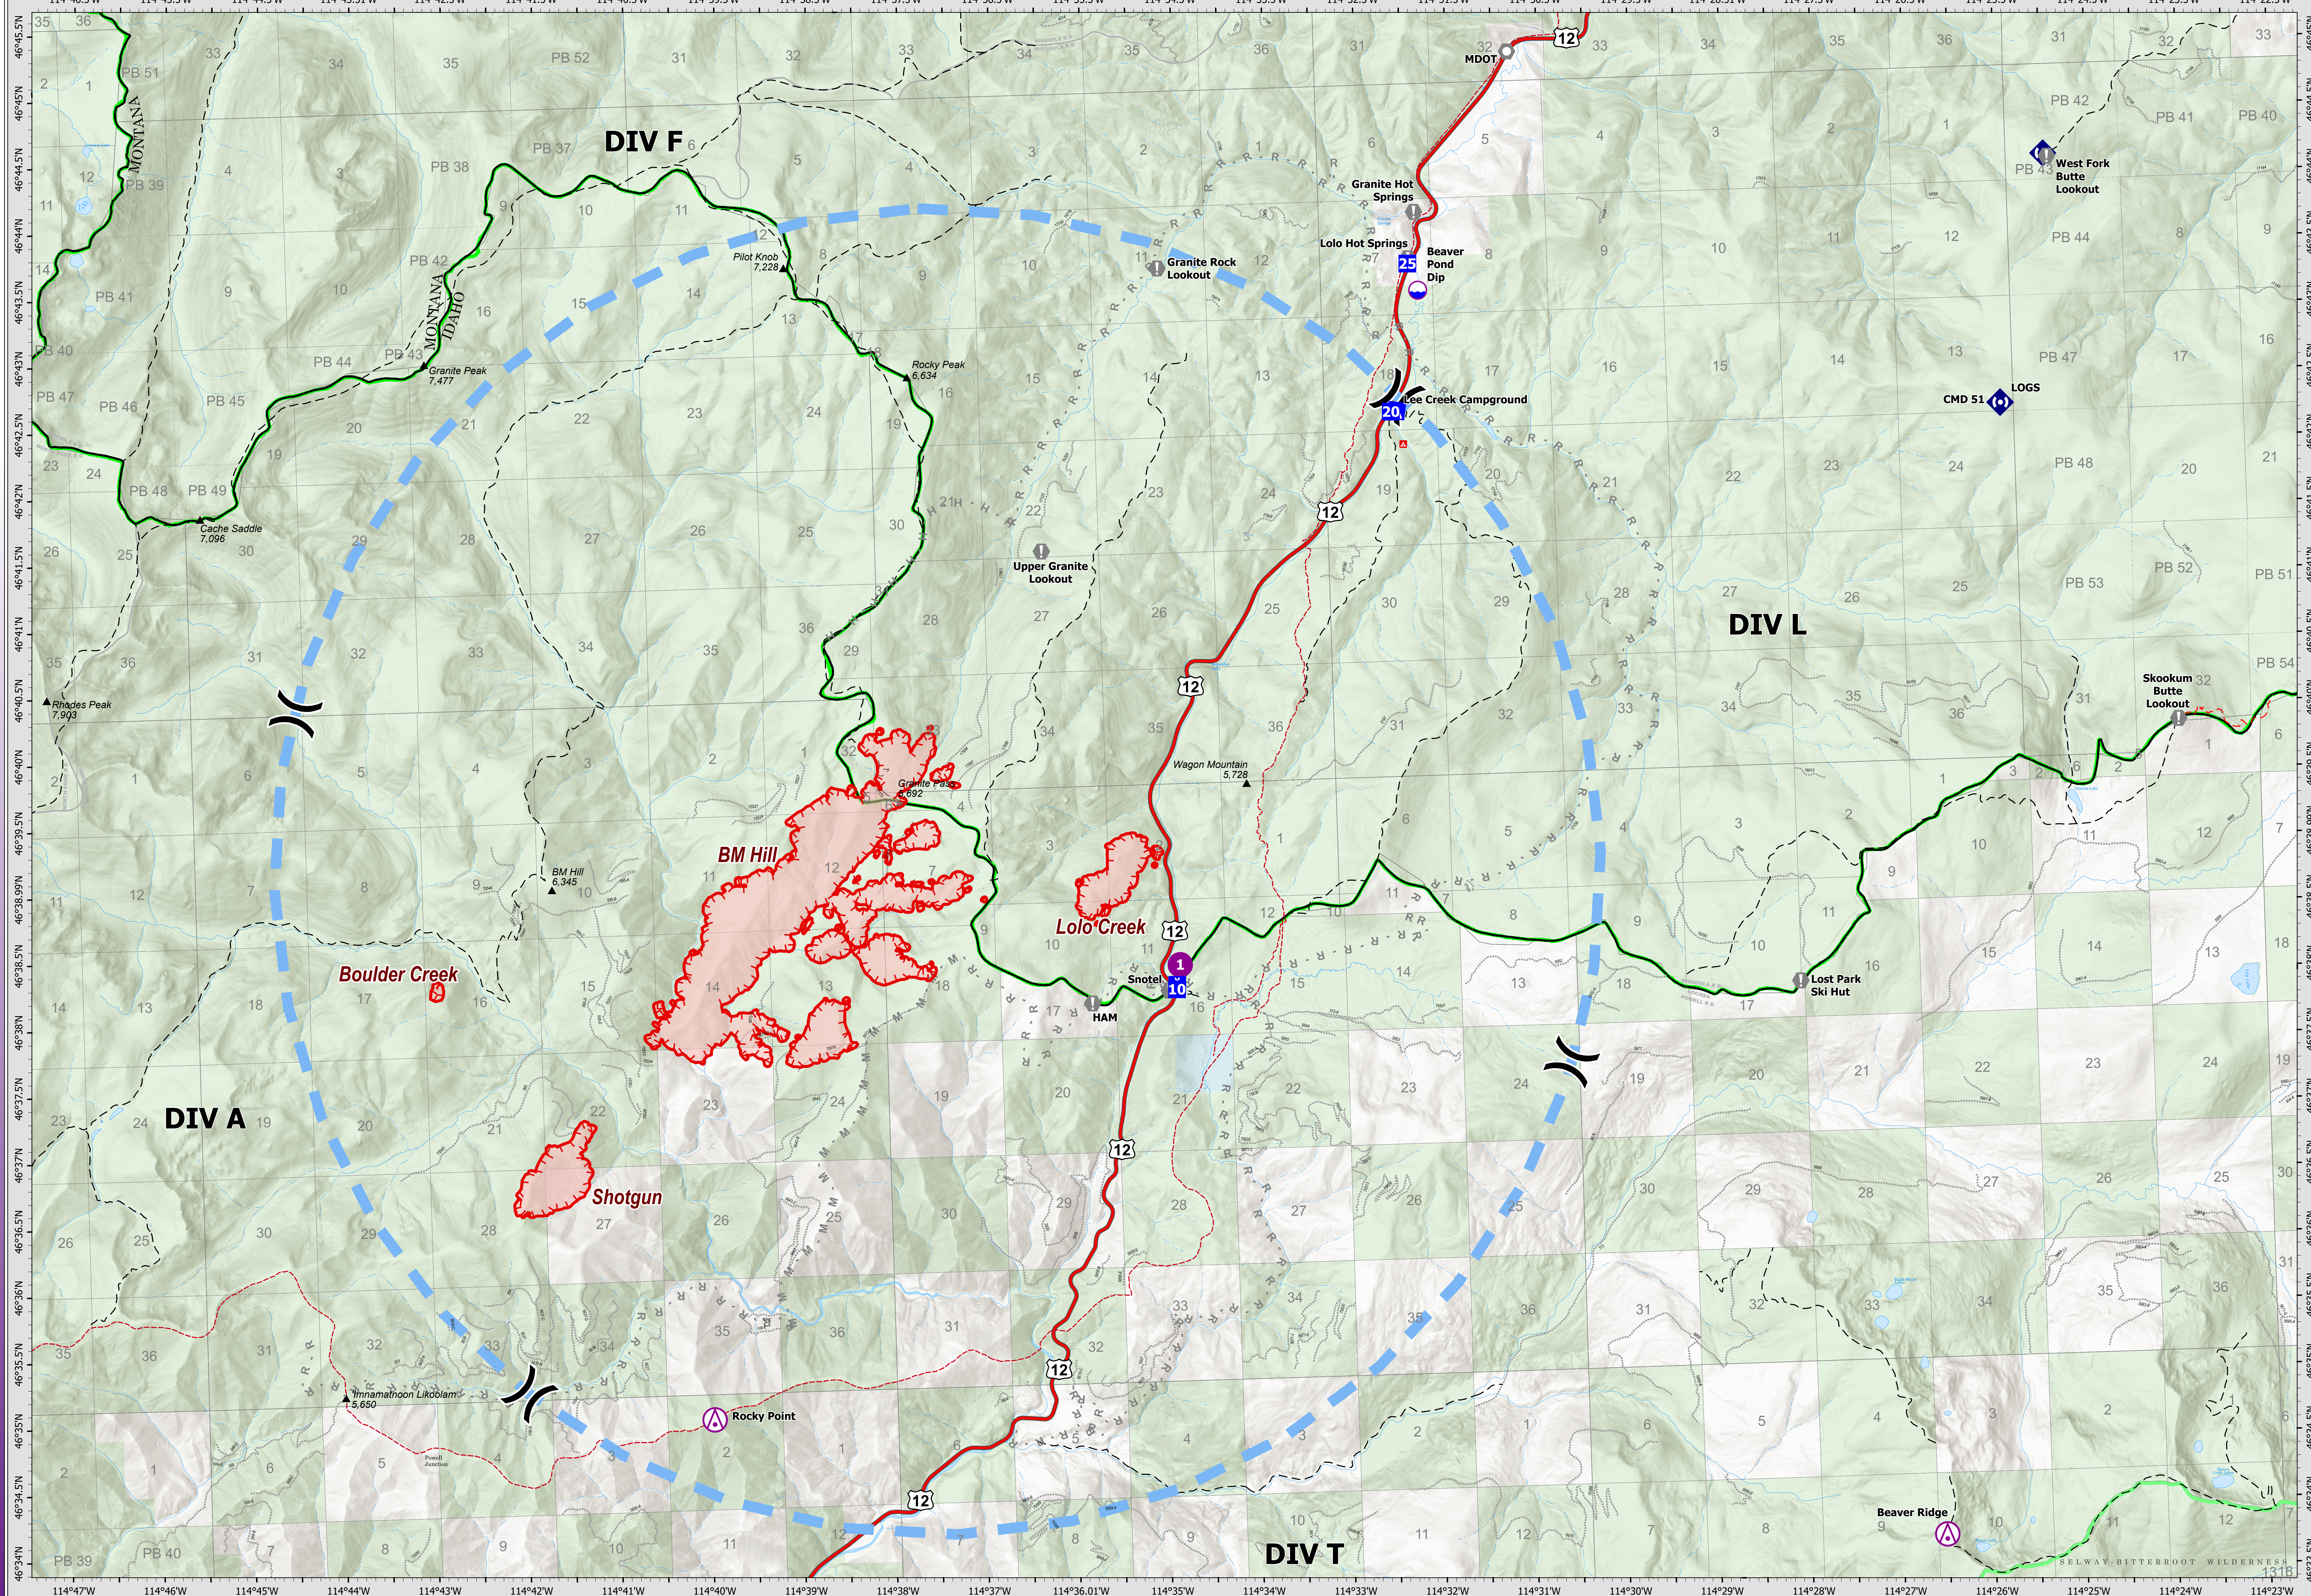

7/20/21 07:00

AIR OPERATIONS

Granite Pass Complex

MT-LNF-000962
7/20/21 07:00

2,108 acres
IR updated 7/19/21 00:47

- | | | |
|-------------------------------------|----------------|---------------|
| Wildfire Daily Fire Perimeter | Fire Edge | Drop Point |
| H - Planned Hand Line | Aerial Hazard | Camp |
| M - Planned Mixed Construction Line | Dip Site | Value at Risk |
| R - Planned Road as Line | Helispot | Landmark |
| Temporary Flight Restriction | Division Break | Repeater |